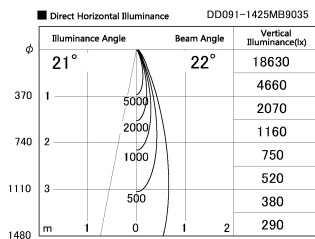

Item no. DD091-1425MB9035

Series Name: $\Phi 80$ Series Lens Type, Antiglare

| | |
|------------------|-------------------------|
| Installation | Recessed mount |
| Type | |
| Fixture wattage | 14.2W |
| Beam angle | 20 deg |
| Color Temp. | 3500K |
| CRI | Ra>90 |
| Luminous | 810 lm |
| Body | Die-cast aluminum alloy |
| Body finish | N/A |
| Trim finish | Black |
| Reflector finish | Mirror |
| IP Rate | IP20 |
| Light source | COB module |
| Input Voltage | AC220~240V |
| Dimming Type | Non-Dimmable |
| Certificate | CE, CCC |
| Cut Hole | 80mm |

| Height (Weight) | |
|-----------------|-------------|
| 36.0W | 162 (0.7kg) |
| 28.5W | 162 (0.7kg) |
| 21.0W | 122 (0.6kg) |
| 14.2W | 122 (0.6kg) |
| 7.4W | 102 (0.6kg) |
| 5.0W | 102 (0.4kg) |