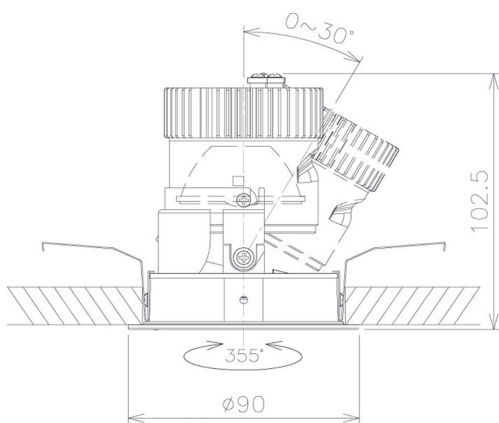

Item no. DD091-1425MB9035

Series Name: $\Phi 80$ Series Lens Type, Antiglare

| | |
|------------------|-------------------------|
| Installation | Recessed mount |
| Type | |
| Fixture wattage | 14.2W |
| Beam angle | 20 deg |
| Color Temp. | 3500K |
| CRI | Ra>90 |
| Luminous | 810 lm |
| Body | Die-cast aluminum alloy |
| Body finish | N/A |
| Trim finish | Black |
| Reflector finish | Mirror |
| IP Rate | IP20 |
| Light source | COB module |
| Input Voltage | AC220~240V |
| Dimming Type | Non-Dimmable |
| Certificate | CE, CCC |
| Cut Hole | 80mm |

| Height (Weight) | |
|-----------------|-------------|
| 36.0W | 162 (0.7kg) |
| 28.5W | 162 (0.7kg) |
| 21.0W | 122 (0.6kg) |
| 14.2W | 122 (0.6kg) |
| 7.4W | 102 (0.6kg) |
| 5.0W | 102 (0.4kg) |