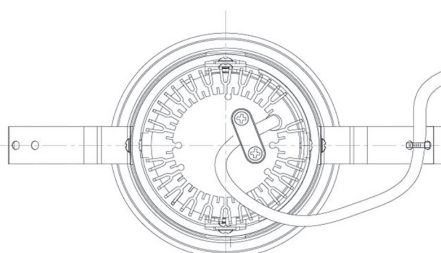

Item no. DD091-1425MB9035

Series Name: $\Phi 80$ Series Lens Type, Antiglare

| | |
|------------------|-------------------------|
| Installation | Recessed mount |
| Type | |
| Fixture wattage | 14.2W |
| Beam angle | 20 deg |
| Color Temp. | 3500K |
| CRI | Ra>90 |
| Luminous | 810 lm |
| Body | Die-cast aluminum alloy |
| Body finish | N/A |
| Trim finish | Black |
| Reflector finish | Mirror |
| IP Rate | IP20 |
| Light source | COB module |
| Input Voltage | AC220~240V |
| Dimming Type | Non-Dimmable |
| Certificate | CE, CCC |
| Cut Hole | 80mm |

| Height (Weight) | |
|-----------------|-------------|
| 36.0W | 162 (0.7kg) |
| 28.5W | 162 (0.7kg) |
| 21.0W | 122 (0.6kg) |
| 14.2W | 122 (0.6kg) |
| 7.4W | 102 (0.6kg) |
| 5.0W | 102 (0.4kg) |