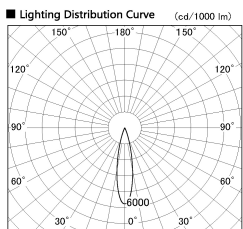

Item no. DD091-1425MB9035

Series Name: $\Phi 80$ Series Lens Type, Antiglare

| | |
|------------------|-------------------------|
| Installation | Recessed mount |
| Type | |
| Fixture wattage | 14.2W |
| Beam angle | 20 deg |
| Color Temp. | 3500K |
| CRI | Ra>90 |
| Luminous | 810 lm |
| Body | Die-cast aluminum alloy |
| Body finish | N/A |
| Trim finish | Black |
| Reflector finish | Mirror |
| IP Rate | IP20 |
| Light source | COB module |
| Input Voltage | AC220~240V |
| Dimming Type | Non-Dimmable |
| Certificate | CE, CCC |
| Cut Hole | 80mm |

| Height (Weight) | |
|-----------------|-------------|
| 36.0W | 162 (0.7kg) |
| 28.5W | 162 (0.7kg) |
| 21.0W | 122 (0.6kg) |
| 14.2W | 122 (0.6kg) |
| 7.4W | 102 (0.6kg) |
| 5.0W | 102 (0.4kg) |