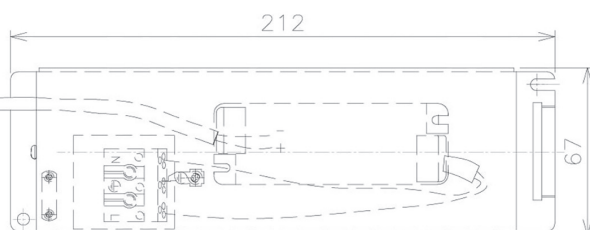

Item no. DD091-1425MB9035

Series Name: $\Phi 80$ Series Lens Type, Antiglare

| | |
|------------------|-------------------------|
| Installation | Recessed mount |
| Type | |
| Fixture wattage | 14.2W |
| Beam angle | 20 deg |
| Color Temp. | 3500K |
| CRI | Ra>90 |
| Luminous | 810 lm |
| Body | Die-cast aluminum alloy |
| Body finish | N/A |
| Trim finish | Black |
| Reflector finish | Mirror |
| IP Rate | IP20 |
| Light source | COB module |
| Input Voltage | AC220~240V |
| Dimming Type | Non-Dimmable |
| Certificate | CE, CCC |
| Cut Hole | 80mm |

| Height (Weight) | |
|-----------------|-------------|
| 36.0W | 162 (0.7kg) |
| 28.5W | 162 (0.7kg) |
| 21.0W | 122 (0.6kg) |
| 14.2W | 122 (0.6kg) |
| 7.4W | 102 (0.6kg) |
| 5.0W | 102 (0.4kg) |