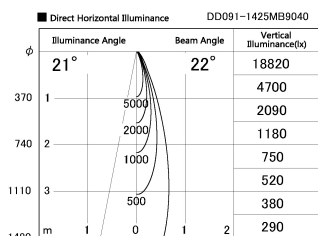

Item no. DD091-1425MB9040

Series Name: $\Phi 80$ Series Lens Type, Antiglare

| | |
|------------------|---------------------------------------|
| Installation | Recessed mount |
| Type | $\Phi 80$ Series Lens Type, Antiglare |
| Fixture wattage | 14.2W |
| Beam angle | 20 deg |
| Color Temp. | 4000K |
| CRI | Ra>90 |
| Luminous | 818 lm |
| Body | Die-cast aluminum alloy |
| Body finish | N/A |
| Trim finish | Black |
| Reflector finish | Mirror |
| IP Rate | IP20 |
| Light source | COB module |
| Input Voltage | AC220~240V |
| Dimming Type | Non-Dimmable |
| Certificate | CE, CCC |
| Cut Hole | 80mm |

| Height (Weight) | |
|-----------------|-------------|
| 36.0W | 162 (0.7kg) |
| 28.5W | 162 (0.7kg) |
| 21.0W | 122 (0.6kg) |
| 14.2W | 122 (0.6kg) |
| 7.4W | 102 (0.6kg) |
| 5.0W | 102 (0.4kg) |