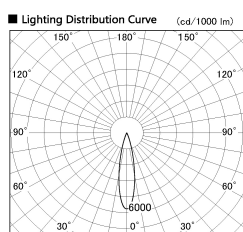

Item no. DD091-1425MB9040

Series Name: $\Phi 80$ Series Lens Type, Antiglare

| | |
|------------------|---------------------------------------|
| Installation | Recessed mount |
| Type | $\Phi 80$ Series Lens Type, Antiglare |
| Fixture wattage | 14.2W |
| Beam angle | 20 deg |
| Color Temp. | 4000K |
| CRI | Ra>90 |
| Luminous | 818 lm |
| Body | Die-cast aluminum alloy |
| Body finish | N/A |
| Trim finish | Black |
| Reflector finish | Mirror |
| IP Rate | IP20 |
| Light source | COB module |
| Input Voltage | AC220~240V |
| Dimming Type | Non-Dimmable |
| Certificate | CE, CCC |
| Cut Hole | 80mm |

| Height (Weight) | |
|-----------------|-------------|
| 36.0W | 162 (0.7kg) |
| 28.5W | 162 (0.7kg) |
| 21.0W | 122 (0.6kg) |
| 14.2W | 122 (0.6kg) |
| 7.4W | 102 (0.6kg) |
| 5.0W | 102 (0.4kg) |