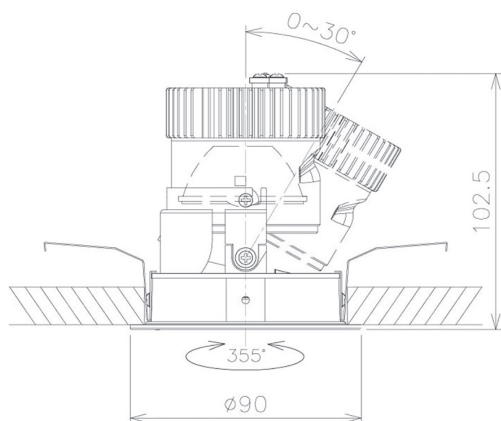

Item no. DD091-1425MB9040

Series Name: $\Phi 80$ Series Lens Type, Antiglare

| | |
|------------------|---------------------------------------|
| Installation | Recessed mount |
| Type | $\Phi 80$ Series Lens Type, Antiglare |
| Fixture wattage | 14.2W |
| Beam angle | 20 deg |
| Color Temp. | 4000K |
| CRI | Ra>90 |
| Luminous | 818 lm |
| Body | Die-cast aluminum alloy |
| Body finish | N/A |
| Trim finish | Black |
| Reflector finish | Mirror |
| IP Rate | IP20 |
| Light source | COB module |
| Input Voltage | AC220~240V |
| Dimming Type | Non-Dimmable |
| Certificate | CE, CCC |
| Cut Hole | 80mm |

| Height (Weight) | |
|-----------------|-------------|
| 36.0W | 162 (0.7kg) |
| 28.5W | 162 (0.7kg) |
| 21.0W | 122 (0.6kg) |
| 14.2W | 122 (0.6kg) |
| 7.4W | 102 (0.6kg) |
| 5.0W | 102 (0.4kg) |