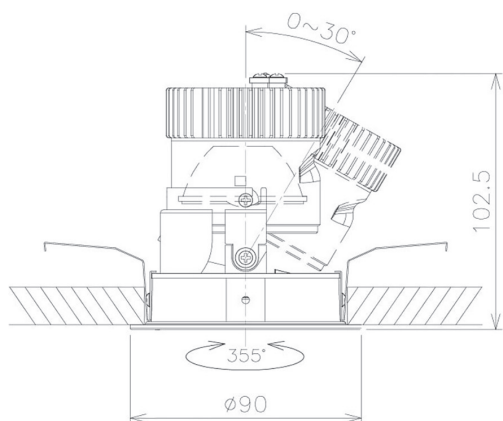

Item no. DD091-1425MW9030

Series Name:  $\Phi 80$  Series Lens Type, Antiglare

Installation	Recessed mount
Type	$\Phi 80$ Series Lens Type, Antiglare
Fixture wattage	14.2W
Beam angle	20 deg
Color Temp.	3000K
CRI	Ra>90
Luminous	794 lm
Body	Die-cast aluminum alloy
Body finish	N/A
Trim finish	White
Reflector finish	Mirror
IP Rate	IP20
Light source	COB module
Input Voltage	AC220~240V
Dimming Type	Non-Dimmable
Certificate	CE, CCC
Cut Hole	80mm

Height (Weight)	
36.0W	162 (0.7kg)
28.5W	162 (0.7kg)
21.0W	122 (0.6kg)
14.2W	122 (0.6kg)
7.4W	102 (0.6kg)
5.0W	102 (0.4kg)