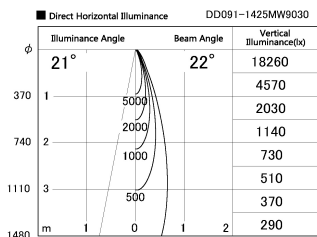

Item no. DD091-1425MW9030

Series Name:  $\Phi 80$  Series Lens Type, Antiglare

Installation	Recessed mount
Type	$\Phi 80$ Series Lens Type, Antiglare
Fixture wattage	14.2W
Beam angle	20 deg
Color Temp.	3000K
CRI	Ra>90
Luminous	794 lm
Body	Die-cast aluminum alloy
Body finish	N/A
Trim finish	White
Reflector finish	Mirror
IP Rate	IP20
Light source	COB module
Input Voltage	AC220~240V
Dimming Type	Non-Dimmable
Certificate	CE, CCC
Cut Hole	80mm

Height (Weight)	
36.0W	162 (0.7kg)
28.5W	162 (0.7kg)
21.0W	122 (0.6kg)
14.2W	122 (0.6kg)
7.4W	102 (0.6kg)
5.0W	102 (0.4kg)