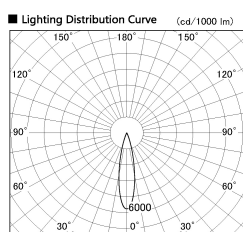

Item no. DD091-1425MW9030

Series Name:  $\Phi 80$  Series Lens Type, Antiglare

Installation	Recessed mount
Type	$\Phi 80$ Series Lens Type, Antiglare
Fixture wattage	14.2W
Beam angle	20 deg
Color Temp.	3000K
CRI	Ra>90
Luminous	794 lm
Body	Die-cast aluminum alloy
Body finish	N/A
Trim finish	White
Reflector finish	Mirror
IP Rate	IP20
Light source	COB module
Input Voltage	AC220~240V
Dimming Type	Non-Dimmable
Certificate	CE, CCC
Cut Hole	80mm

Height (Weight)	
36.0W	162 (0.7kg)
28.5W	162 (0.7kg)
21.0W	122 (0.6kg)
14.2W	122 (0.6kg)
7.4W	102 (0.6kg)
5.0W	102 (0.4kg)