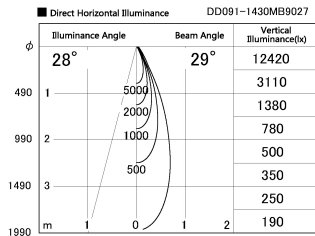

Item no. DD091-1430MB9027

Series Name:  $\Phi$ 80 Series Lens Type, Antiglare

Installation	Recessed mount
Type	
Fixture wattage	14.2W
Beam angle	30 deg
Color Temp.	2700K
CRI	Ra>90
Luminous	830 lm
Body	Die-cast aluminum alloy
Body finish	N/A
Trim finish	Black
Reflector finish	Mirror
IP Rate	IP20
Light source	COB module
Input Voltage	AC220~240V
Dimming Type	Non-Dimmable
Certificate	CE, CCC
Cut Hole	80mm

Height (Weight)	
36.0W	162 (0.7kg)
28.5W	162 (0.7kg)
21.0W	122 (0.6kg)
14.2W	122 (0.6kg)
7.4W	102 (0.6kg)
5.0W	102 (0.4kg)