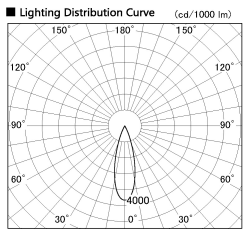

Item no. DD091-1430MB9027

Series Name:  $\Phi$ 80 Series Lens Type, Antiglare

Installation	Recessed mount
Type	
Fixture wattage	14.2W
Beam angle	30 deg
Color Temp.	2700K
CRI	Ra>90
Luminous	830 lm
Body	Die-cast aluminum alloy
Body finish	N/A
Trim finish	Black
Reflector finish	Mirror
IP Rate	IP20
Light source	COB module
Input Voltage	AC220~240V
Dimming Type	Non-Dimmable
Certificate	CE, CCC
Cut Hole	80mm

Height (Weight)	
36.0W	162 (0.7kg)
28.5W	162 (0.7kg)
21.0W	122 (0.6kg)
14.2W	122 (0.6kg)
7.4W	102 (0.6kg)
5.0W	102 (0.4kg)