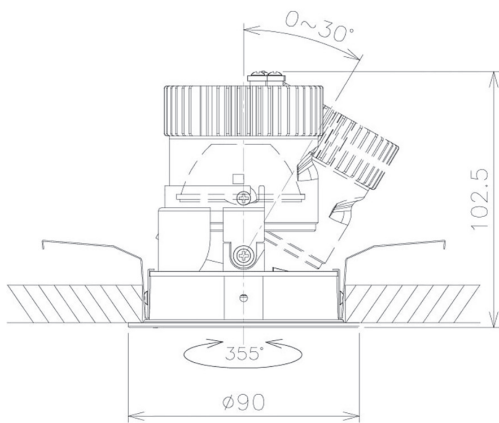

Item no. DD091-1430MB9027

Series Name:  $\Phi$ 80 Series Lens Type, Antiglare

Installation	Recessed mount
Type	
Fixture wattage	14.2W
Beam angle	30 deg
Color Temp.	2700K
CRI	Ra>90
Luminous	830 lm
Body	Die-cast aluminum alloy
Body finish	N/A
Trim finish	Black
Reflector finish	Mirror
IP Rate	IP20
Light source	COB module
Input Voltage	AC220~240V
Dimming Type	Non-Dimmable
Certificate	CE, CCC
Cut Hole	80mm

Height (Weight)	
36.0W	162 (0.7kg)
28.5W	162 (0.7kg)
21.0W	122 (0.6kg)
14.2W	122 (0.6kg)
7.4W	102 (0.6kg)
5.0W	102 (0.4kg)