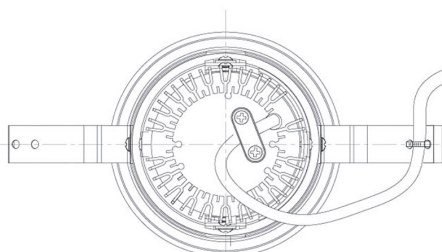

Item no. DD091-1430MB9030

Series Name:  $\Phi 80$  Series Lens Type, Antiglare

Installation	Recessed mount
Type	$\Phi 80$ Series Lens Type, Antiglare
Fixture wattage	14.2W
Beam angle	30 deg
Color Temp.	3000K
CRI	Ra>90
Luminous	866 lm
Body	Die-cast aluminum alloy
Body finish	N/A
Trim finish	Black
Reflector finish	Mirror
IP Rate	IP20
Light source	COB module
Input Voltage	AC220~240V
Dimming Type	Non-Dimmable
Certificate	CE, CCC
Cut Hole	80mm

Height (Weight)	
36.0W	162 (0.7kg)
28.5W	162 (0.7kg)
21.0W	122 (0.6kg)
14.2W	122 (0.6kg)
7.4W	102 (0.6kg)
5.0W	102 (0.4kg)