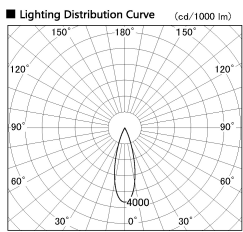

Item no. DD091-1430MB9030

Series Name:  $\Phi 80$  Series Lens Type, Antiglare

Installation	Recessed mount
Type	
Fixture wattage	14.2W
Beam angle	30 deg
Color Temp.	3000K
CRI	Ra>90
Luminous	866 lm
Body	Die-cast aluminum alloy
Body finish	N/A
Trim finish	Black
Reflector finish	Mirror
IP Rate	IP20
Light source	COB module
Input Voltage	AC220~240V
Dimming Type	Non-Dimmable
Certificate	CE, CCC
Cut Hole	80mm

Height (Weight)	
36.0W	162 (0.7kg)
28.5W	162 (0.7kg)
21.0W	122 (0.6kg)
14.2W	122 (0.6kg)
7.4W	102 (0.6kg)
5.0W	102 (0.4kg)