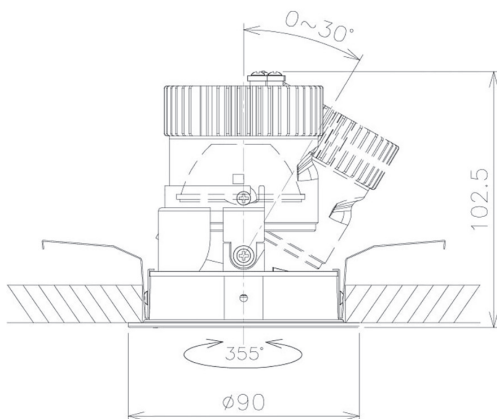

Item no. DD091-1430MB9030

Series Name:  $\Phi 80$  Series Lens Type, Antiglare

Installation	Recessed mount
Type	$\Phi 80$ Series Lens Type, Antiglare
Fixture wattage	14.2W
Beam angle	30 deg
Color Temp.	3000K
CRI	Ra>90
Luminous	866 lm
Body	Die-cast aluminum alloy
Body finish	N/A
Trim finish	Black
Reflector finish	Mirror
IP Rate	IP20
Light source	COB module
Input Voltage	AC220~240V
Dimming Type	Non-Dimmable
Certificate	CE, CCC
Cut Hole	80mm

Height (Weight)	
36.0W	162 (0.7kg)
28.5W	162 (0.7kg)
21.0W	122 (0.6kg)
14.2W	122 (0.6kg)
7.4W	102 (0.6kg)
5.0W	102 (0.4kg)