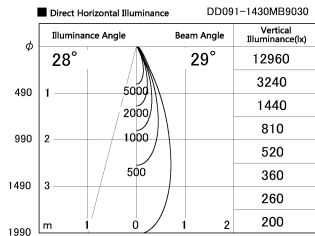

Item no. DD091-1430MB9030

Series Name:  $\Phi 80$  Series Lens Type, Antiglare

Installation	Recessed mount
Type	$\Phi 80$ Series Lens Type, Antiglare
Fixture wattage	14.2W
Beam angle	30 deg
Color Temp.	3000K
CRI	Ra>90
Luminous	866 lm
Body	Die-cast aluminum alloy
Body finish	N/A
Trim finish	Black
Reflector finish	Mirror
IP Rate	IP20
Light source	COB module
Input Voltage	AC220~240V
Dimming Type	Non-Dimmable
Certificate	CE, CCC
Cut Hole	80mm

Height (Weight)	
36.0W	162 (0.7kg)
28.5W	162 (0.7kg)
21.0W	122 (0.6kg)
14.2W	122 (0.6kg)
7.4W	102 (0.6kg)
5.0W	102 (0.4kg)