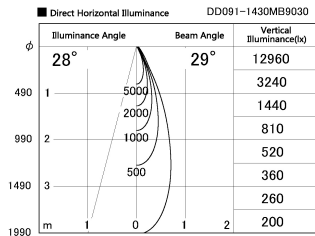

Item no. DD091-1430MB9030

Series Name:  $\Phi 80$  Series Lens Type, Antiglare

Installation	Recessed mount
Type	
Fixture wattage	14.2W
Beam angle	30 deg
Color Temp.	3000K
CRI	Ra>90
Luminous	866 lm
Body	Die-cast aluminum alloy
Body finish	N/A
Trim finish	Black
Reflector finish	Mirror
IP Rate	IP20
Light source	COB module
Input Voltage	AC220~240V
Dimming Type	Non-Dimmable
Certificate	CE, CCC
Cut Hole	80mm

Height (Weight)	
36.0W	162 (0.7kg)
28.5W	162 (0.7kg)
21.0W	122 (0.6kg)
14.2W	122 (0.6kg)
7.4W	102 (0.6kg)
5.0W	102 (0.4kg)