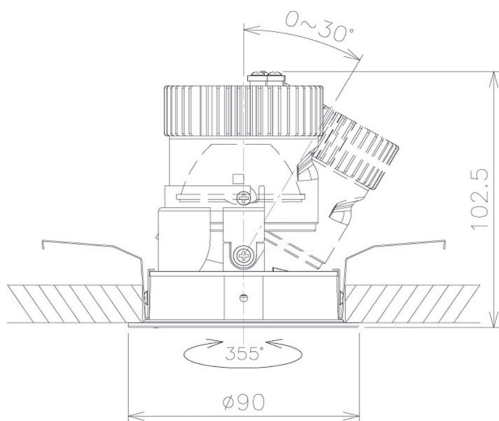

Item no. DD091-1430MB9030

Series Name:  $\Phi 80$  Series Lens Type, Antiglare

Installation	Recessed mount
Type	
Fixture wattage	14.2W
Beam angle	30 deg
Color Temp.	3000K
CRI	Ra>90
Luminous	866 lm
Body	Die-cast aluminum alloy
Body finish	N/A
Trim finish	Black
Reflector finish	Mirror
IP Rate	IP20
Light source	COB module
Input Voltage	AC220~240V
Dimming Type	Non-Dimmable
Certificate	CE, CCC
Cut Hole	80mm

Height (Weight)	
36.0W	162 (0.7kg)
28.5W	162 (0.7kg)
21.0W	122 (0.6kg)
14.2W	122 (0.6kg)
7.4W	102 (0.6kg)
5.0W	102 (0.4kg)