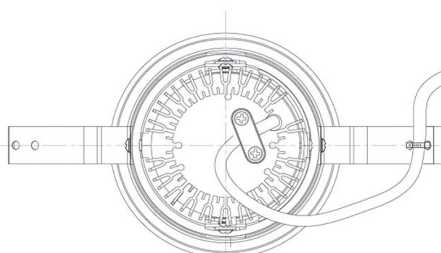

Item no. DD091-1430MB9030

Series Name:  $\Phi 80$  Series Lens Type, Antiglare

Installation	Recessed mount
Type	
Fixture wattage	14.2W
Beam angle	30 deg
Color Temp.	3000K
CRI	Ra>90
Luminous	866 lm
Body	Die-cast aluminum alloy
Body finish	N/A
Trim finish	Black
Reflector finish	Mirror
IP Rate	IP20
Light source	COB module
Input Voltage	AC220~240V
Dimming Type	Non-Dimmable
Certificate	CE, CCC
Cut Hole	80mm

Height (Weight)	
36.0W	162 (0.7kg)
28.5W	162 (0.7kg)
21.0W	122 (0.6kg)
14.2W	122 (0.6kg)
7.4W	102 (0.6kg)
5.0W	102 (0.4kg)