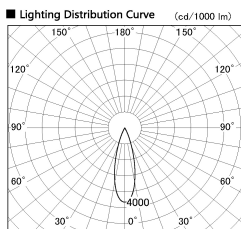

Item no. DD091-1430MB9030

Series Name:  $\Phi 80$  Series Lens Type, Antiglare

Installation	Recessed mount
Type	$\Phi 80$ Series Lens Type, Antiglare
Fixture wattage	14.2W
Beam angle	30 deg
Color Temp.	3000K
CRI	Ra>90
Luminous	866 lm
Body	Die-cast aluminum alloy
Body finish	N/A
Trim finish	Black
Reflector finish	Mirror
IP Rate	IP20
Light source	COB module
Input Voltage	AC220~240V
Dimming Type	Non-Dimmable
Certificate	CE, CCC
Cut Hole	80mm

Height (Weight)	
36.0W	162 (0.7kg)
28.5W	162 (0.7kg)
21.0W	122 (0.6kg)
14.2W	122 (0.6kg)
7.4W	102 (0.6kg)
5.0W	102 (0.4kg)