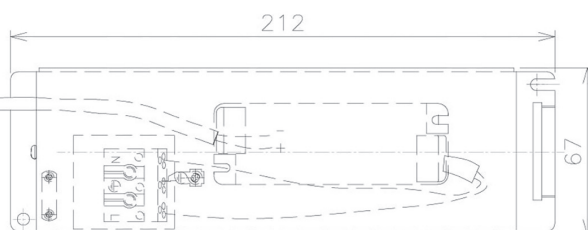

Item no. DD091-1430MB9030

Series Name:  $\Phi 80$  Series Lens Type, Antiglare

Installation	Recessed mount
Type	$\Phi 80$ Series Lens Type, Antiglare
Fixture wattage	14.2W
Beam angle	30 deg
Color Temp.	3000K
CRI	Ra>90
Luminous	866 lm
Body	Die-cast aluminum alloy
Body finish	N/A
Trim finish	Black
Reflector finish	Mirror
IP Rate	IP20
Light source	COB module
Input Voltage	AC220~240V
Dimming Type	Non-Dimmable
Certificate	CE, CCC
Cut Hole	80mm

Height (Weight)	
36.0W	162 (0.7kg)
28.5W	162 (0.7kg)
21.0W	122 (0.6kg)
14.2W	122 (0.6kg)
7.4W	102 (0.6kg)
5.0W	102 (0.4kg)