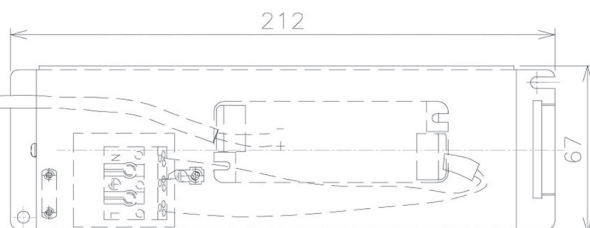

Item no. DD091-1430MB9030

Series Name:  $\Phi 80$  Series Lens Type, Antiglare

Installation	Recessed mount
Type	
Fixture wattage	14.2W
Beam angle	30 deg
Color Temp.	3000K
CRI	Ra>90
Luminous	866 lm
Body	Die-cast aluminum alloy
Body finish	N/A
Trim finish	Black
Reflector finish	Mirror
IP Rate	IP20
Light source	COB module
Input Voltage	AC220~240V
Dimming Type	Non-Dimmable
Certificate	CE, CCC
Cut Hole	80mm

Height (Weight)	
36.0W	162 (0.7kg)
28.5W	162 (0.7kg)
21.0W	122 (0.6kg)
14.2W	122 (0.6kg)
7.4W	102 (0.6kg)
5.0W	102 (0.4kg)