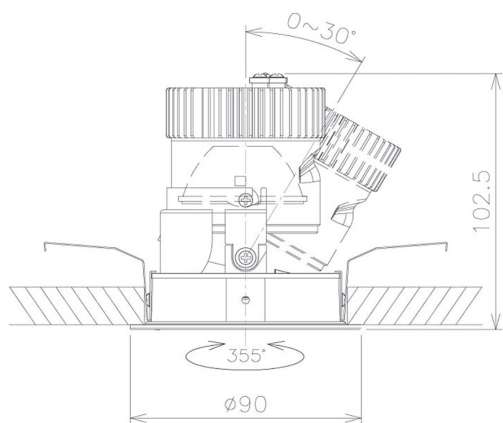

Item no. DD091-1430MB9035

Series Name:  $\Phi$ 80 Series Lens Type, Antiglare

Installation	Recessed mount
Type	$\Phi$ 80 Series Lens Type, Antiglare
Fixture wattage	14.2W
Beam angle	30 deg
Color Temp.	3500K
CRI	Ra>90
Luminous	883 lm
Body	Die-cast aluminum alloy
Body finish	N/A
Trim finish	Black
Reflector finish	Mirror
IP Rate	IP20
Light source	COB module
Input Voltage	AC220~240V
Dimming Type	Non-Dimmable
Certificate	CE, CCC
Cut Hole	80mm

Height (Weight)	
36.0W	162 (0.7kg)
28.5W	162 (0.7kg)
21.0W	122 (0.6kg)
14.2W	122 (0.6kg)
7.4W	102 (0.6kg)
5.0W	102 (0.4kg)