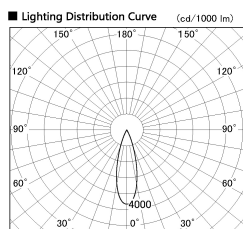

Item no. DD091-1430MB9035

Series Name: Φ 80 Series Lens Type, Antiglare

Installation	Recessed mount
Type	
Fixture wattage	14.2W
Beam angle	30 deg
Color Temp.	3500K
CRI	Ra>90
Luminous	883 lm
Body	Die-cast aluminum alloy
Body finish	N/A
Trim finish	Black
Reflector finish	Mirror
IP Rate	IP20
Light source	COB module
Input Voltage	AC220~240V
Dimming Type	Non-Dimmable
Certificate	CE, CCC
Cut Hole	80mm

Height (Weight)	
36.0W	162 (0.7kg)
28.5W	162 (0.7kg)
21.0W	122 (0.6kg)
14.2W	122 (0.6kg)
7.4W	102 (0.6kg)
5.0W	102 (0.4kg)