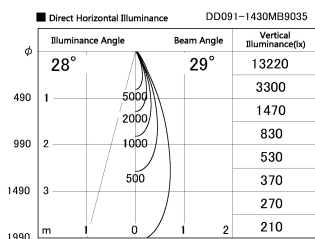

Item no. DD091-1430MB9035

Series Name: Φ 80 Series Lens Type, Antiglare

Installation	Recessed mount
Type	
Fixture wattage	14.2W
Beam angle	30 deg
Color Temp.	3500K
CRI	Ra>90
Luminous	883 lm
Body	Die-cast aluminum alloy
Body finish	N/A
Trim finish	Black
Reflector finish	Mirror
IP Rate	IP20
Light source	COB module
Input Voltage	AC220~240V
Dimming Type	Non-Dimmable
Certificate	CE, CCC
Cut Hole	80mm

Height (Weight)	
36.0W	162 (0.7kg)
28.5W	162 (0.7kg)
21.0W	122 (0.6kg)
14.2W	122 (0.6kg)
7.4W	102 (0.6kg)
5.0W	102 (0.4kg)