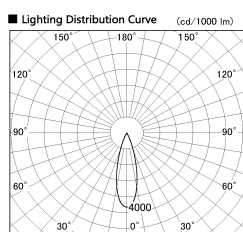

Item no. DD091-1430MB9035

Series Name:  $\Phi$ 80 Series Lens Type, Antiglare

Installation	Recessed mount
Type	$\Phi$ 80 Series Lens Type, Antiglare
Fixture wattage	14.2W
Beam angle	30 deg
Color Temp.	3500K
CRI	Ra>90
Luminous	883 lm
Body	Die-cast aluminum alloy
Body finish	N/A
Trim finish	Black
Reflector finish	Mirror
IP Rate	IP20
Light source	COB module
Input Voltage	AC220~240V
Dimming Type	Non-Dimmable
Certificate	CE, CCC
Cut Hole	80mm

Height (Weight)	
36.0W	162 (0.7kg)
28.5W	162 (0.7kg)
21.0W	122 (0.6kg)
14.2W	122 (0.6kg)
7.4W	102 (0.6kg)
5.0W	102 (0.4kg)