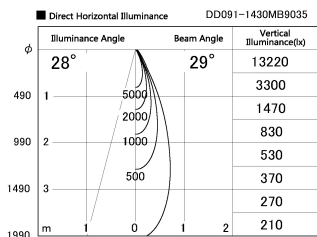

Item no. DD091-1430MB9035

Series Name:  $\Phi$ 80 Series Lens Type, Antiglare

Installation	Recessed mount
Type	$\Phi$ 80 Series Lens Type, Antiglare
Fixture wattage	14.2W
Beam angle	30 deg
Color Temp.	3500K
CRI	Ra>90
Luminous	883 lm
Body	Die-cast aluminum alloy
Body finish	N/A
Trim finish	Black
Reflector finish	Mirror
IP Rate	IP20
Light source	COB module
Input Voltage	AC220~240V
Dimming Type	Non-Dimmable
Certificate	CE, CCC
Cut Hole	80mm

Height (Weight)	
36.0W	162 (0.7kg)
28.5W	162 (0.7kg)
21.0W	122 (0.6kg)
14.2W	122 (0.6kg)
7.4W	102 (0.6kg)
5.0W	102 (0.4kg)