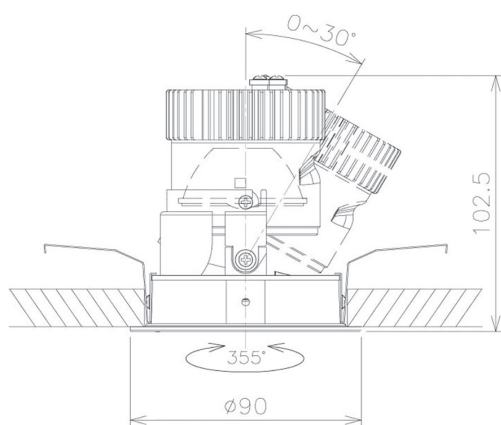

Item no. DD091-1430MB9035

Series Name: Φ 80 Series Lens Type, Antiglare

Installation	Recessed mount
Type	
Fixture wattage	14.2W
Beam angle	30 deg
Color Temp.	3500K
CRI	Ra>90
Luminous	883 lm
Body	Die-cast aluminum alloy
Body finish	N/A
Trim finish	Black
Reflector finish	Mirror
IP Rate	IP20
Light source	COB module
Input Voltage	AC220~240V
Dimming Type	Non-Dimmable
Certificate	CE, CCC
Cut Hole	80mm

Height (Weight)	
36.0W	162 (0.7kg)
28.5W	162 (0.7kg)
21.0W	122 (0.6kg)
14.2W	122 (0.6kg)
7.4W	102 (0.6kg)
5.0W	102 (0.4kg)