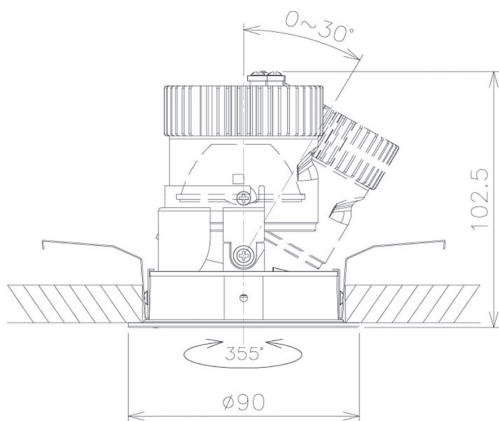

Item no. DD091-1430MB9040

Series Name: $\Phi 80$ Series Lens Type, Antiglare

Installation	Recessed mount
Type	
Fixture wattage	14.2W
Beam angle	30 deg
Color Temp.	4000K
CRI	Ra>90
Luminous	892 lm
Body	Die-cast aluminum alloy
Body finish	N/A
Trim finish	Black
Reflector finish	Mirror
IP Rate	IP20
Light source	COB module
Input Voltage	AC220~240V
Dimming Type	Non-Dimmable
Certificate	CE, CCC
Cut Hole	80mm

Height (Weight)	
36.0W	162 (0.7kg)
28.5W	162 (0.7kg)
21.0W	122 (0.6kg)
14.2W	122 (0.6kg)
7.4W	102 (0.6kg)
5.0W	102 (0.4kg)