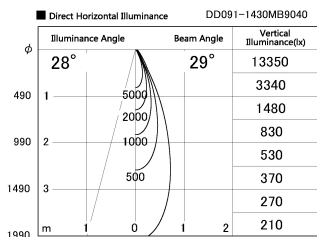

Item no. DD091-1430MB9040

Series Name:  $\Phi 80$  Series Lens Type, Antiglare

Installation	Recessed mount
Type	$\Phi 80$ Series Lens Type, Antiglare
Fixture wattage	14.2W
Beam angle	30 deg
Color Temp.	4000K
CRI	Ra>90
Luminous	892 lm
Body	Die-cast aluminum alloy
Body finish	N/A
Trim finish	Black
Reflector finish	Mirror
IP Rate	IP20
Light source	COB module
Input Voltage	AC220~240V
Dimming Type	Non-Dimmable
Certificate	CE, CCC
Cut Hole	80mm

Height (Weight)	
36.0W	162 (0.7kg)
28.5W	162 (0.7kg)
21.0W	122 (0.6kg)
14.2W	122 (0.6kg)
7.4W	102 (0.6kg)
5.0W	102 (0.4kg)