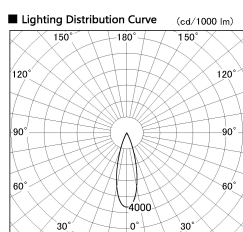

Item no. DD091-1430MB9040

Series Name:  $\Phi 80$  Series Lens Type, Antiglare

Installation	Recessed mount
Type	$\Phi 80$ Series Lens Type, Antiglare
Fixture wattage	14.2W
Beam angle	30 deg
Color Temp.	4000K
CRI	Ra>90
Luminous	892 lm
Body	Die-cast aluminum alloy
Body finish	N/A
Trim finish	Black
Reflector finish	Mirror
IP Rate	IP20
Light source	COB module
Input Voltage	AC220~240V
Dimming Type	Non-Dimmable
Certificate	CE, CCC
Cut Hole	80mm

Height (Weight)	
36.0W	162 (0.7kg)
28.5W	162 (0.7kg)
21.0W	122 (0.6kg)
14.2W	122 (0.6kg)
7.4W	102 (0.6kg)
5.0W	102 (0.4kg)