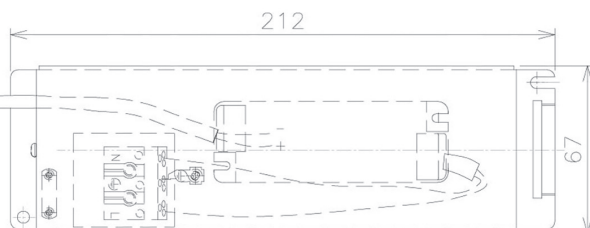

Item no. DD091-1430MB9040

Series Name: $\Phi 80$ Series Lens Type, Antiglare

Installation	Recessed mount
Type	
Fixture wattage	14.2W
Beam angle	30 deg
Color Temp.	4000K
CRI	Ra>90
Luminous	892 lm
Body	Die-cast aluminum alloy
Body finish	N/A
Trim finish	Black
Reflector finish	Mirror
IP Rate	IP20
Light source	COB module
Input Voltage	AC220~240V
Dimming Type	Non-Dimmable
Certificate	CE, CCC
Cut Hole	80mm

Height (Weight)	
36.0W	162 (0.7kg)
28.5W	162 (0.7kg)
21.0W	122 (0.6kg)
14.2W	122 (0.6kg)
7.4W	102 (0.6kg)
5.0W	102 (0.4kg)