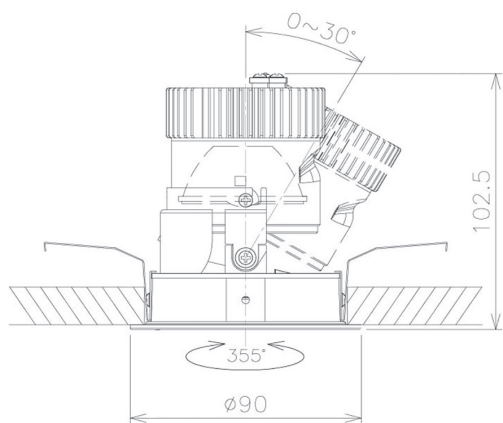

Item no. DD091-1430MB9040

Series Name:  $\Phi 80$  Series Lens Type, Antiglare

Installation	Recessed mount
Type	$\Phi 80$ Series Lens Type, Antiglare
Fixture wattage	14.2W
Beam angle	30 deg
Color Temp.	4000K
CRI	Ra>90
Luminous	892 lm
Body	Die-cast aluminum alloy
Body finish	N/A
Trim finish	Black
Reflector finish	Mirror
IP Rate	IP20
Light source	COB module
Input Voltage	AC220~240V
Dimming Type	Non-Dimmable
Certificate	CE, CCC
Cut Hole	80mm

Height (Weight)	
36.0W	162 (0.7kg)
28.5W	162 (0.7kg)
21.0W	122 (0.6kg)
14.2W	122 (0.6kg)
7.4W	102 (0.6kg)
5.0W	102 (0.4kg)