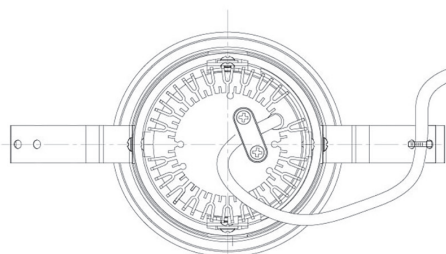

Item no. DD091-1430MB9040

Series Name:  $\Phi 80$  Series Lens Type, Antiglare

Installation	Recessed mount
Type	$\Phi 80$ Series Lens Type, Antiglare
Fixture wattage	14.2W
Beam angle	30 deg
Color Temp.	4000K
CRI	Ra>90
Luminous	892 lm
Body	Die-cast aluminum alloy
Body finish	N/A
Trim finish	Black
Reflector finish	Mirror
IP Rate	IP20
Light source	COB module
Input Voltage	AC220~240V
Dimming Type	Non-Dimmable
Certificate	CE, CCC
Cut Hole	80mm

Height (Weight)	
36.0W	162 (0.7kg)
28.5W	162 (0.7kg)
21.0W	122 (0.6kg)
14.2W	122 (0.6kg)
7.4W	102 (0.6kg)
5.0W	102 (0.4kg)