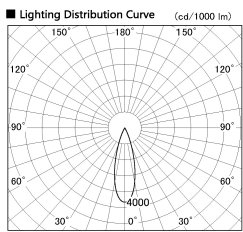

Item no. DD091-1430MB9040

Series Name: $\Phi 80$ Series Lens Type, Antiglare

Installation	Recessed mount
Type	
Fixture wattage	14.2W
Beam angle	30 deg
Color Temp.	4000K
CRI	Ra>90
Luminous	892 lm
Body	Die-cast aluminum alloy
Body finish	N/A
Trim finish	Black
Reflector finish	Mirror
IP Rate	IP20
Light source	COB module
Input Voltage	AC220~240V
Dimming Type	Non-Dimmable
Certificate	CE, CCC
Cut Hole	80mm

Height (Weight)	
36.0W	162 (0.7kg)
28.5W	162 (0.7kg)
21.0W	122 (0.6kg)
14.2W	122 (0.6kg)
7.4W	102 (0.6kg)
5.0W	102 (0.4kg)