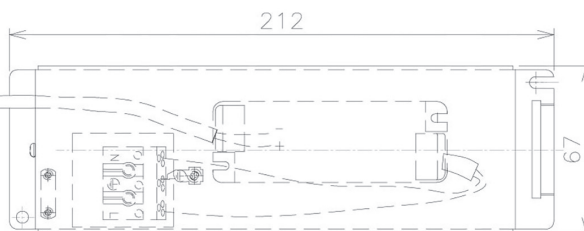

Item no. DD091-1430MB9040

Series Name:  $\Phi 80$  Series Lens Type, Antiglare

Installation	Recessed mount
Type	$\Phi 80$ Series Lens Type, Antiglare
Fixture wattage	14.2W
Beam angle	30 deg
Color Temp.	4000K
CRI	Ra>90
Luminous	892 lm
Body	Die-cast aluminum alloy
Body finish	N/A
Trim finish	Black
Reflector finish	Mirror
IP Rate	IP20
Light source	COB module
Input Voltage	AC220~240V
Dimming Type	Non-Dimmable
Certificate	CE, CCC
Cut Hole	80mm

Height (Weight)	
36.0W	162 (0.7kg)
28.5W	162 (0.7kg)
21.0W	122 (0.6kg)
14.2W	122 (0.6kg)
7.4W	102 (0.6kg)
5.0W	102 (0.4kg)