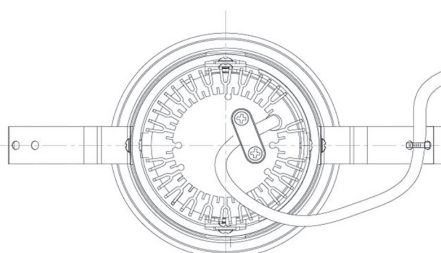

Item no. DD091-1430MB9040

Series Name: $\Phi 80$ Series Lens Type, Antiglare

Installation	Recessed mount
Type	
Fixture wattage	14.2W
Beam angle	30 deg
Color Temp.	4000K
CRI	Ra>90
Luminous	892 lm
Body	Die-cast aluminum alloy
Body finish	N/A
Trim finish	Black
Reflector finish	Mirror
IP Rate	IP20
Light source	COB module
Input Voltage	AC220~240V
Dimming Type	Non-Dimmable
Certificate	CE, CCC
Cut Hole	80mm

Height (Weight)	
36.0W	162 (0.7kg)
28.5W	162 (0.7kg)
21.0W	122 (0.6kg)
14.2W	122 (0.6kg)
7.4W	102 (0.6kg)
5.0W	102 (0.4kg)