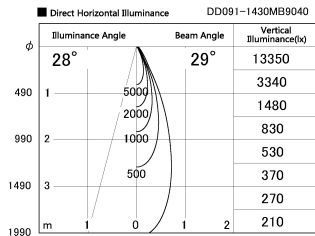

Item no. DD091-1430MB9040

Series Name: $\Phi 80$ Series Lens Type, Antiglare

Installation	Recessed mount
Type	
Fixture wattage	14.2W
Beam angle	30 deg
Color Temp.	4000K
CRI	Ra>90
Luminous	892 lm
Body	Die-cast aluminum alloy
Body finish	N/A
Trim finish	Black
Reflector finish	Mirror
IP Rate	IP20
Light source	COB module
Input Voltage	AC220~240V
Dimming Type	Non-Dimmable
Certificate	CE, CCC
Cut Hole	80mm

Height (Weight)	
36.0W	162 (0.7kg)
28.5W	162 (0.7kg)
21.0W	122 (0.6kg)
14.2W	122 (0.6kg)
7.4W	102 (0.6kg)
5.0W	102 (0.4kg)