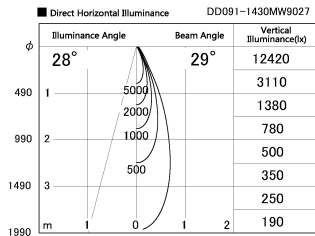

Item no. DD091-1430MW9027

Series Name:  $\Phi 80$  Series Lens Type, Antiglare

Installation	Recessed mount
Type	
Fixture wattage	14.2W
Beam angle	30 deg
Color Temp.	2700K
CRI	Ra>90
Luminous	830 lm
Body	Die-cast aluminum alloy
Body finish	N/A
Trim finish	White
Reflector finish	Mirror
IP Rate	IP20
Light source	COB module
Input Voltage	AC220~240V
Dimming Type	Non-Dimmable
Certificate	CE, CCC
Cut Hole	80mm

Height (Weight)	
36.0W	162 (0.7kg)
28.5W	162 (0.7kg)
21.0W	122 (0.6kg)
14.2W	122 (0.6kg)
7.4W	102 (0.6kg)
5.0W	102 (0.4kg)