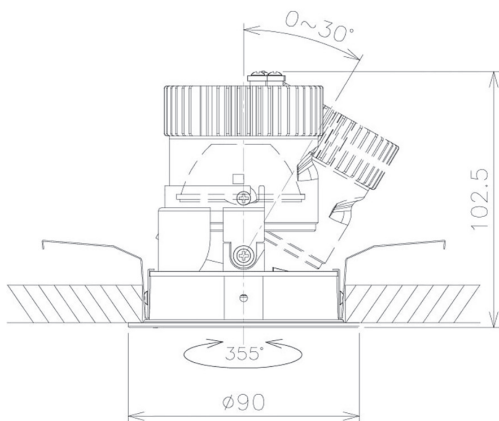

Item no. DD091-1430MW9027

Series Name:  $\Phi 80$  Series Lens Type, Antiglare

Installation	Recessed mount
Type	
Fixture wattage	14.2W
Beam angle	30 deg
Color Temp.	2700K
CRI	Ra>90
Luminous	830 lm
Body	Die-cast aluminum alloy
Body finish	N/A
Trim finish	White
Reflector finish	Mirror
IP Rate	IP20
Light source	COB module
Input Voltage	AC220~240V
Dimming Type	Non-Dimmable
Certificate	CE, CCC
Cut Hole	80mm

Height (Weight)	
36.0W	162 (0.7kg)
28.5W	162 (0.7kg)
21.0W	122 (0.6kg)
14.2W	122 (0.6kg)
7.4W	102 (0.6kg)
5.0W	102 (0.4kg)