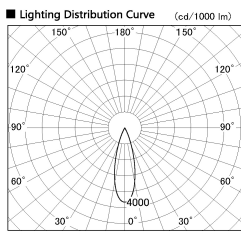

Item no. DD091-1430MW9027

Series Name:  $\Phi 80$  Series Lens Type, Antiglare

Installation	Recessed mount
Type	
Fixture wattage	14.2W
Beam angle	30 deg
Color Temp.	2700K
CRI	Ra>90
Luminous	830 lm
Body	Die-cast aluminum alloy
Body finish	N/A
Trim finish	White
Reflector finish	Mirror
IP Rate	IP20
Light source	COB module
Input Voltage	AC220~240V
Dimming Type	Non-Dimmable
Certificate	CE, CCC
Cut Hole	80mm

Height (Weight)	
36.0W	162 (0.7kg)
28.5W	162 (0.7kg)
21.0W	122 (0.6kg)
14.2W	122 (0.6kg)
7.4W	102 (0.6kg)
5.0W	102 (0.4kg)