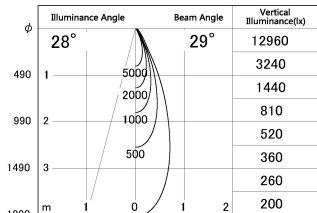

Installation	Recessed mount
Type	$\Phi 80$ Series Lens Type, Antiglare
Fixture wattage	14.2W
Beam angle	30 deg
Color Temp.	3000K
CRI	Ra>90
Luminous	866 lm
Body	Die-cast aluminum alloy
Body finish	N/A
Trim finish	White
Reflector finish	Mirror
IP Rate	IP20
Light source	COB module
Input Voltage	AC220~240V
Dimming Type	Non-Dimmable
Certificate	CE, CCC
Cut Hole	80mm