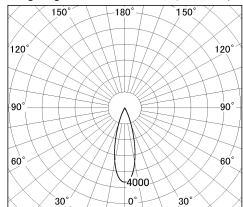

■ Lighting Distribution Curve (cd/1000 lm)

Installation	Recessed mount
Type	$\Phi 80$ Series Lens Type, Antiglare
Fixture wattage	14.2W
Beam angle	30 deg
Color Temp.	3000K
CRI	Ra>90
Luminous	866 lm
Body	Die-cast aluminum alloy
Body finish	N/A
Trim finish	White
Reflector finish	Mirror
IP Rate	IP20
Light source	COB module
Input Voltage	AC220~240V
Dimming Type	Non-Dimmable
Certificate	CE, CCC
Cut Hole	80mm