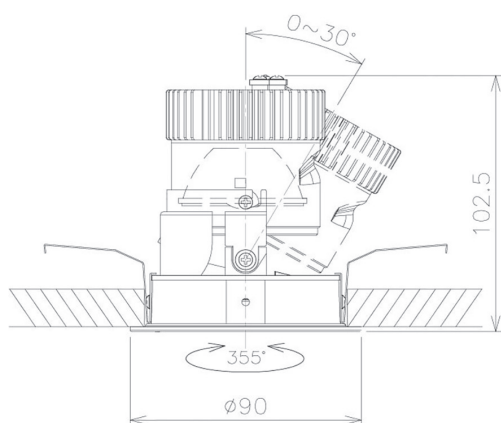

Item no. DD091-1430MW9030

Series Name: $\Phi 80$ Series Lens Type, Antiglare

Installation	Recessed mount
Type	$\Phi 80$ Series Lens Type, Antiglare
Fixture wattage	14.2W
Beam angle	30 deg
Color Temp.	3000K
CRI	Ra>90
Luminous	866 lm
Body	Die-cast aluminum alloy
Body finish	N/A
Trim finish	White
Reflector finish	Mirror
IP Rate	IP20
Light source	COB module
Input Voltage	AC220~240V
Dimming Type	Non-Dimmable
Certificate	CE, CCC
Cut Hole	80mm

Height (Weight)	
36.0W	162 (0.7kg)
28.5W	162 (0.7kg)
21.0W	122 (0.6kg)
14.2W	122 (0.6kg)
7.4W	102 (0.6kg)
5.0W	102 (0.4kg)