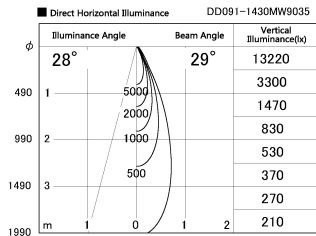

Item no. DD091-1430MW9035

Series Name: $\Phi 80$ Series Lens Type, Antiglare

Installation	Recessed mount
Type	
Fixture wattage	14.2W
Beam angle	30 deg
Color Temp.	3500K
CRI	Ra>90
Luminous	883 lm
Body	Die-cast aluminum alloy
Body finish	N/A
Trim finish	White
Reflector finish	Mirror
IP Rate	IP20
Light source	COB module
Input Voltage	AC220~240V
Dimming Type	Non-Dimmable
Certificate	CE, CCC
Cut Hole	80mm

Height (Weight)	
36.0W	162 (0.7kg)
28.5W	162 (0.7kg)
21.0W	122 (0.6kg)
14.2W	122 (0.6kg)
7.4W	102 (0.6kg)
5.0W	102 (0.4kg)