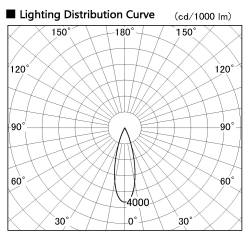

Item no. DD091-1430MW9035

Series Name: $\Phi 80$ Series Lens Type, Antiglare

Installation	Recessed mount
Type	
Fixture wattage	14.2W
Beam angle	30 deg
Color Temp.	3500K
CRI	Ra>90
Luminous	883 lm
Body	Die-cast aluminum alloy
Body finish	N/A
Trim finish	White
Reflector finish	Mirror
IP Rate	IP20
Light source	COB module
Input Voltage	AC220~240V
Dimming Type	Non-Dimmable
Certificate	CE, CCC
Cut Hole	80mm

Height (Weight)	
36.0W	162 (0.7kg)
28.5W	162 (0.7kg)
21.0W	122 (0.6kg)
14.2W	122 (0.6kg)
7.4W	102 (0.6kg)
5.0W	102 (0.4kg)