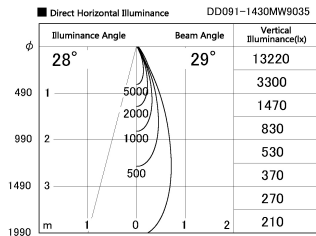

Item no. DD091-1430MW9035

Series Name: $\Phi 80$ Series Lens Type, Antiglare

Installation	Recessed mount
Type	$\Phi 80$ Series Lens Type, Antiglare
Fixture wattage	14.2W
Beam angle	30 deg
Color Temp.	3500K
CRI	Ra>90
Luminous	883 lm
Body	Die-cast aluminum alloy
Body finish	N/A
Trim finish	White
Reflector finish	Mirror
IP Rate	IP20
Light source	COB module
Input Voltage	AC220~240V
Dimming Type	Non-Dimmable
Certificate	CE, CCC
Cut Hole	80mm

Height (Weight)	
36.0W	162 (0.7kg)
28.5W	162 (0.7kg)
21.0W	122 (0.6kg)
14.2W	122 (0.6kg)
7.4W	102 (0.6kg)
5.0W	102 (0.4kg)