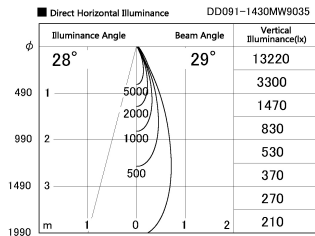

Item no. DD091-1430MW9035

Series Name: $\Phi 80$ Series Lens Type, Antiglare

Installation	Recessed mount
Type	
Fixture wattage	14.2W
Beam angle	30 deg
Color Temp.	3500K
CRI	Ra>90
Luminous	883 lm
Body	Die-cast aluminum alloy
Body finish	N/A
Trim finish	White
Reflector finish	Mirror
IP Rate	IP20
Light source	COB module
Input Voltage	AC220~240V
Dimming Type	Non-Dimmable
Certificate	CE, CCC
Cut Hole	80mm

Height (Weight)	
36.0W	162 (0.7kg)
28.5W	162 (0.7kg)
21.0W	122 (0.6kg)
14.2W	122 (0.6kg)
7.4W	102 (0.6kg)
5.0W	102 (0.4kg)