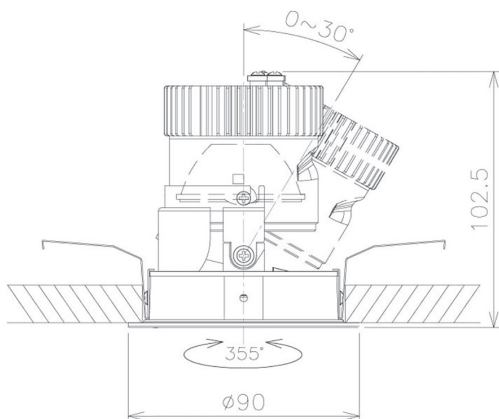

Item no. DD091-1430MW9035

Series Name: $\Phi 80$ Series Lens Type, Antiglare

Installation	Recessed mount
Type	$\Phi 80$ Series Lens Type, Antiglare
Fixture wattage	14.2W
Beam angle	30 deg
Color Temp.	3500K
CRI	Ra>90
Luminous	883 lm
Body	Die-cast aluminum alloy
Body finish	N/A
Trim finish	White
Reflector finish	Mirror
IP Rate	IP20
Light source	COB module
Input Voltage	AC220~240V
Dimming Type	Non-Dimmable
Certificate	CE, CCC
Cut Hole	80mm

Height (Weight)	
36.0W	162 (0.7kg)
28.5W	162 (0.7kg)
21.0W	122 (0.6kg)
14.2W	122 (0.6kg)
7.4W	102 (0.6kg)
5.0W	102 (0.4kg)