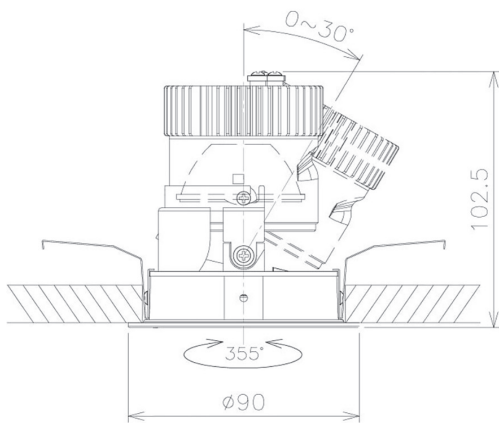

Item no. DD091-1430MW9035

Series Name: $\Phi 80$ Series Lens Type, Antiglare

Installation	Recessed mount
Type	
Fixture wattage	14.2W
Beam angle	30 deg
Color Temp.	3500K
CRI	Ra>90
Luminous	883 lm
Body	Die-cast aluminum alloy
Body finish	N/A
Trim finish	White
Reflector finish	Mirror
IP Rate	IP20
Light source	COB module
Input Voltage	AC220~240V
Dimming Type	Non-Dimmable
Certificate	CE, CCC
Cut Hole	80mm

Height (Weight)	
36.0W	162 (0.7kg)
28.5W	162 (0.7kg)
21.0W	122 (0.6kg)
14.2W	122 (0.6kg)
7.4W	102 (0.6kg)
5.0W	102 (0.4kg)