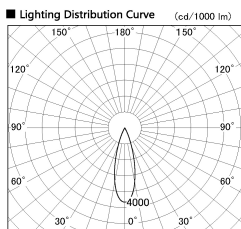

Item no. DD091-1430MW9035

Series Name: $\Phi 80$ Series Lens Type, Antiglare

Installation	Recessed mount
Type	$\Phi 80$ Series Lens Type, Antiglare
Fixture wattage	14.2W
Beam angle	30 deg
Color Temp.	3500K
CRI	Ra>90
Luminous	883 lm
Body	Die-cast aluminum alloy
Body finish	N/A
Trim finish	White
Reflector finish	Mirror
IP Rate	IP20
Light source	COB module
Input Voltage	AC220~240V
Dimming Type	Non-Dimmable
Certificate	CE, CCC
Cut Hole	80mm

Height (Weight)	
36.0W	162 (0.7kg)
28.5W	162 (0.7kg)
21.0W	122 (0.6kg)
14.2W	122 (0.6kg)
7.4W	102 (0.6kg)
5.0W	102 (0.4kg)