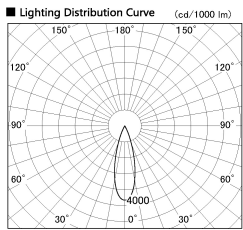

Item no. DD091-1430MW9035

Series Name: $\Phi 80$ Series Lens Type, Antiglare

Installation	Recessed mount
Type	
Fixture wattage	14.2W
Beam angle	30 deg
Color Temp.	3500K
CRI	Ra>90
Luminous	883 lm
Body	Die-cast aluminum alloy
Body finish	N/A
Trim finish	White
Reflector finish	Mirror
IP Rate	IP20
Light source	COB module
Input Voltage	AC220~240V
Dimming Type	Non-Dimmable
Certificate	CE, CCC
Cut Hole	80mm

Height (Weight)	
36.0W	162 (0.7kg)
28.5W	162 (0.7kg)
21.0W	122 (0.6kg)
14.2W	122 (0.6kg)
7.4W	102 (0.6kg)
5.0W	102 (0.4kg)