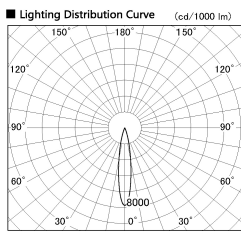

Item no. DD091-2120MB9027

Series Name: $\Phi 80$ Series Lens Type, Antiglare

Installation	Recessed mount
Type	$\Phi 80$ Series Lens Type, Antiglare
Fixture wattage	21W
Beam angle	15 deg
Color Temp.	2700K
CRI	Ra>90
Luminous	1072 lm
Body	Die-cast aluminum alloy
Body finish	N/A
Trim finish	Black
Reflector finish	Mirror
IP Rate	IP20
Light source	COB module
Input Voltage	AC220~240V
Dimming Type	Non-Dimmable
Certificate	CE, CCC
Cut Hole	80mm

Height (Weight)	
36.0W	162 (0.7kg)
28.5W	162 (0.7kg)
21.0W	122 (0.6kg)
14.2W	122 (0.6kg)
7.4W	102 (0.6kg)
5.0W	102 (0.4kg)