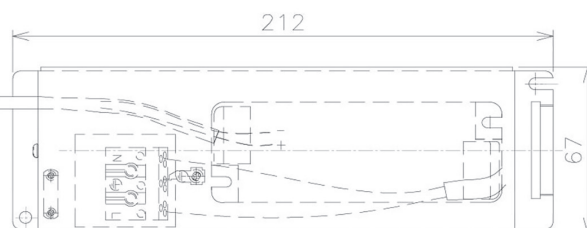

Item no. DD091-2120MB9027

Series Name: $\Phi 80$ Series Lens Type, Antiglare

Installation	Recessed mount
Type	
Fixture wattage	21W
Beam angle	15 deg
Color Temp.	2700K
CRI	Ra>90
Luminous	1072 lm
Body	Die-cast aluminum alloy
Body finish	N/A
Trim finish	Black
Reflector finish	Mirror
IP Rate	IP20
Light source	COB module
Input Voltage	AC220~240V
Dimming Type	Non-Dimmable
Certificate	CE, CCC
Cut Hole	80mm

Height (Weight)	
36.0W	162 (0.7kg)
28.5W	162 (0.7kg)
21.0W	122 (0.6kg)
14.2W	122 (0.6kg)
7.4W	102 (0.6kg)
5.0W	102 (0.4kg)