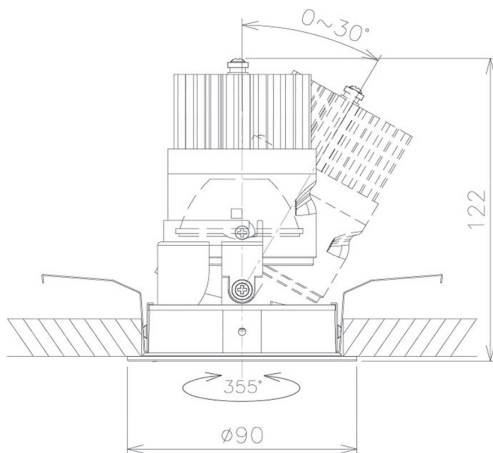

Item no. DD091-2120MB9027

Series Name: $\Phi 80$ Series Lens Type, Antiglare

Installation	Recessed mount
Type	$\Phi 80$ Series Lens Type, Antiglare
Fixture wattage	21W
Beam angle	15 deg
Color Temp.	2700K
CRI	Ra>90
Luminous	1072 lm
Body	Die-cast aluminum alloy
Body finish	N/A
Trim finish	Black
Reflector finish	Mirror
IP Rate	IP20
Light source	COB module
Input Voltage	AC220~240V
Dimming Type	Non-Dimmable
Certificate	CE, CCC
Cut Hole	80mm

Height (Weight)	
36.0W	162 (0.7kg)
28.5W	162 (0.7kg)
21.0W	122 (0.6kg)
14.2W	122 (0.6kg)
7.4W	102 (0.6kg)
5.0W	102 (0.4kg)