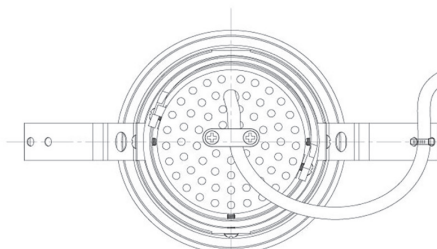

Item no. DD091-2120MB9027

Series Name: $\Phi 80$ Series Lens Type, Antiglare

Installation	Recessed mount
Type	$\Phi 80$ Series Lens Type, Antiglare
Fixture wattage	21W
Beam angle	15 deg
Color Temp.	2700K
CRI	Ra>90
Luminous	1072 lm
Body	Die-cast aluminum alloy
Body finish	N/A
Trim finish	Black
Reflector finish	Mirror
IP Rate	IP20
Light source	COB module
Input Voltage	AC220~240V
Dimming Type	Non-Dimmable
Certificate	CE, CCC
Cut Hole	80mm

Height (Weight)	
36.0W	162 (0.7kg)
28.5W	162 (0.7kg)
21.0W	122 (0.6kg)
14.2W	122 (0.6kg)
7.4W	102 (0.6kg)
5.0W	102 (0.4kg)