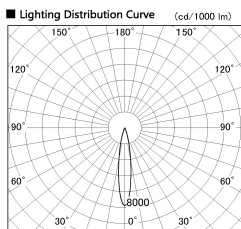

Item no. DD091-2120MB9027

Series Name: $\Phi 80$ Series Lens Type, Antiglare

Installation	Recessed mount
Type	
Fixture wattage	21W
Beam angle	15 deg
Color Temp.	2700K
CRI	Ra>90
Luminous	1072 lm
Body	Die-cast aluminum alloy
Body finish	N/A
Trim finish	Black
Reflector finish	Mirror
IP Rate	IP20
Light source	COB module
Input Voltage	AC220~240V
Dimming Type	Non-Dimmable
Certificate	CE, CCC
Cut Hole	80mm

Height (Weight)	
36.0W	162 (0.7kg)
28.5W	162 (0.7kg)
21.0W	122 (0.6kg)
14.2W	122 (0.6kg)
7.4W	102 (0.6kg)
5.0W	102 (0.4kg)