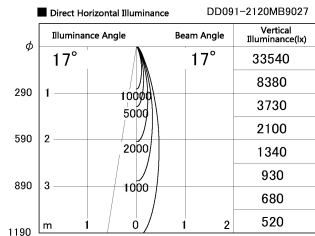

Item no. DD091-2120MB9027

Series Name: $\Phi 80$ Series Lens Type, Antiglare

Installation	Recessed mount
Type	$\Phi 80$ Series Lens Type, Antiglare
Fixture wattage	21W
Beam angle	15 deg
Color Temp.	2700K
CRI	Ra>90
Luminous	1072 lm
Body	Die-cast aluminum alloy
Body finish	N/A
Trim finish	Black
Reflector finish	Mirror
IP Rate	IP20
Light source	COB module
Input Voltage	AC220~240V
Dimming Type	Non-Dimmable
Certificate	CE, CCC
Cut Hole	80mm

Height (Weight)	
36.0W	162 (0.7kg)
28.5W	162 (0.7kg)
21.0W	122 (0.6kg)
14.2W	122 (0.6kg)
7.4W	102 (0.6kg)
5.0W	102 (0.4kg)