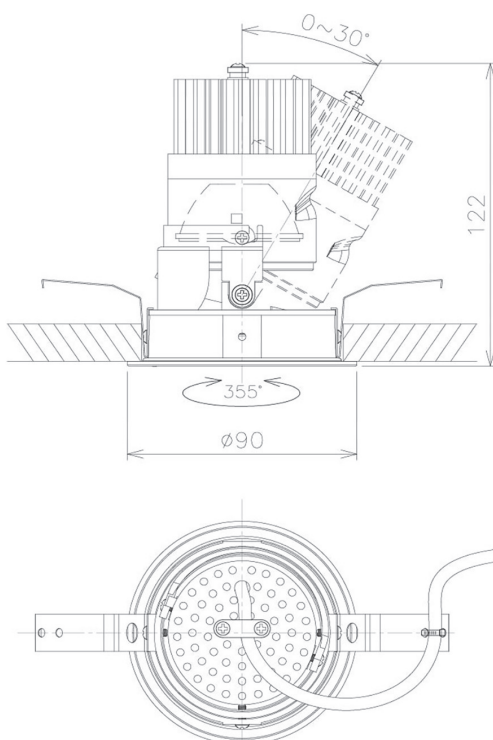

Item no. DD091-2120MB9027

Series Name: $\Phi 80$ Series Lens Type, Antiglare

Installation	Recessed mount
Type	
Fixture wattage	21W
Beam angle	15 deg
Color Temp.	2700K
CRI	Ra>90
Luminous	1072 lm
Body	Die-cast aluminum alloy
Body finish	N/A
Trim finish	Black
Reflector finish	Mirror
IP Rate	IP20
Light source	COB module
Input Voltage	AC220~240V
Dimming Type	Non-Dimmable
Certificate	CE, CCC
Cut Hole	80mm

Height (Weight)	
36.0W	162 (0.7kg)
28.5W	162 (0.7kg)
21.0W	122 (0.6kg)
14.2W	122 (0.6kg)
7.4W	102 (0.6kg)
5.0W	102 (0.4kg)