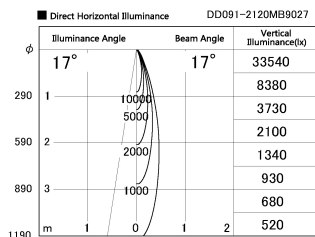

Item no. DD091-2120MB9027

Series Name: $\Phi 80$ Series Lens Type, Antiglare

Installation	Recessed mount
Type	
Fixture wattage	21W
Beam angle	15 deg
Color Temp.	2700K
CRI	Ra>90
Luminous	1072 lm
Body	Die-cast aluminum alloy
Body finish	N/A
Trim finish	Black
Reflector finish	Mirror
IP Rate	IP20
Light source	COB module
Input Voltage	AC220~240V
Dimming Type	Non-Dimmable
Certificate	CE, CCC
Cut Hole	80mm

Height (Weight)	
36.0W	162 (0.7kg)
28.5W	162 (0.7kg)
21.0W	122 (0.6kg)
14.2W	122 (0.6kg)
7.4W	102 (0.6kg)
5.0W	102 (0.4kg)