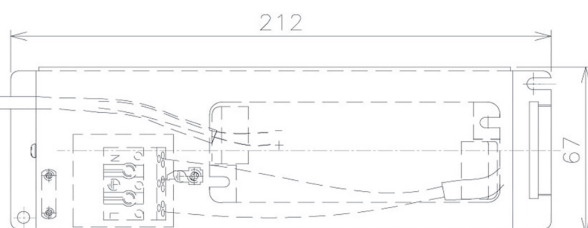

Item no. DD091-2120MB9027

Series Name: $\Phi 80$ Series Lens Type, Antiglare

Installation	Recessed mount
Type	$\Phi 80$ Series Lens Type, Antiglare
Fixture wattage	21W
Beam angle	15 deg
Color Temp.	2700K
CRI	Ra>90
Luminous	1072 lm
Body	Die-cast aluminum alloy
Body finish	N/A
Trim finish	Black
Reflector finish	Mirror
IP Rate	IP20
Light source	COB module
Input Voltage	AC220~240V
Dimming Type	Non-Dimmable
Certificate	CE, CCC
Cut Hole	80mm

Height (Weight)	
36.0W	162 (0.7kg)
28.5W	162 (0.7kg)
21.0W	122 (0.6kg)
14.2W	122 (0.6kg)
7.4W	102 (0.6kg)
5.0W	102 (0.4kg)