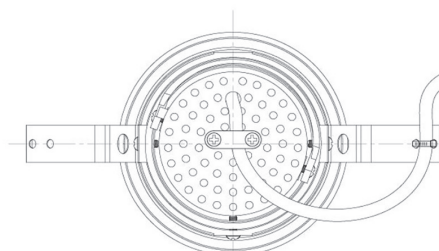

Item no. DD091-2120MB9030

Series Name: Φ 80 Series Lens Type, Antiglare

Installation	Recessed mount
Type	
Fixture wattage	21W
Beam angle	15 deg
Color Temp.	3000K
CRI	Ra>90
Luminous	1117 lm
Body	Die-cast aluminum alloy
Body finish	N/A
Trim finish	Black
Reflector finish	Mirror
IP Rate	IP20
Light source	COB module
Input Voltage	AC220~240V
Dimming Type	Non-Dimmable
Certificate	CE, CCC
Cut Hole	80mm

Height (Weight)	
36.0W	162 (0.7kg)
28.5W	162 (0.7kg)
21.0W	122 (0.6kg)
14.2W	122 (0.6kg)
7.4W	102 (0.6kg)
5.0W	102 (0.4kg)