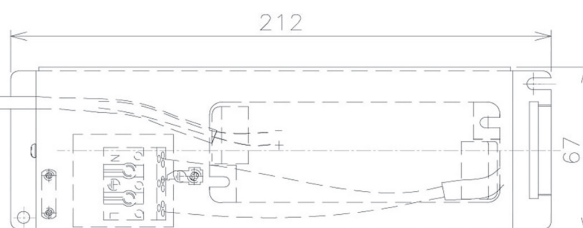

Item no. DD091-2120MB9030

Series Name: Φ 80 Series Lens Type, Antiglare

Installation	Recessed mount
Type	
Fixture wattage	21W
Beam angle	15 deg
Color Temp.	3000K
CRI	Ra>90
Luminous	1117 lm
Body	Die-cast aluminum alloy
Body finish	N/A
Trim finish	Black
Reflector finish	Mirror
IP Rate	IP20
Light source	COB module
Input Voltage	AC220~240V
Dimming Type	Non-Dimmable
Certificate	CE, CCC
Cut Hole	80mm

Height (Weight)	
36.0W	162 (0.7kg)
28.5W	162 (0.7kg)
21.0W	122 (0.6kg)
14.2W	122 (0.6kg)
7.4W	102 (0.6kg)
5.0W	102 (0.4kg)