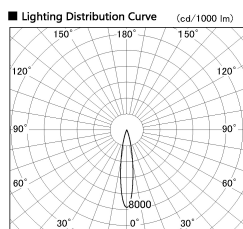

Item no. DD091-2120MB9030

Series Name: Φ 80 Series Lens Type, Antiglare

Installation	Recessed mount
Type	
Fixture wattage	21W
Beam angle	15 deg
Color Temp.	3000K
CRI	Ra>90
Luminous	1117 lm
Body	Die-cast aluminum alloy
Body finish	N/A
Trim finish	Black
Reflector finish	Mirror
IP Rate	IP20
Light source	COB module
Input Voltage	AC220~240V
Dimming Type	Non-Dimmable
Certificate	CE, CCC
Cut Hole	80mm

Height (Weight)	
36.0W	162 (0.7kg)
28.5W	162 (0.7kg)
21.0W	122 (0.6kg)
14.2W	122 (0.6kg)
7.4W	102 (0.6kg)
5.0W	102 (0.4kg)