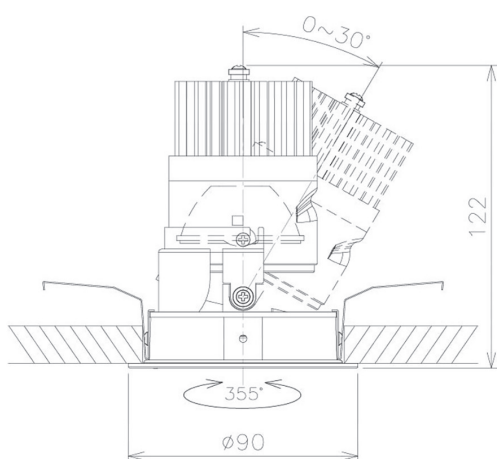

Item no. DD091-2120MB9030

Series Name: Φ 80 Series Lens Type, Antiglare

Installation	Recessed mount
Type	
Fixture wattage	21W
Beam angle	15 deg
Color Temp.	3000K
CRI	Ra>90
Luminous	1117 lm
Body	Die-cast aluminum alloy
Body finish	N/A
Trim finish	Black
Reflector finish	Mirror
IP Rate	IP20
Light source	COB module
Input Voltage	AC220~240V
Dimming Type	Non-Dimmable
Certificate	CE, CCC
Cut Hole	80mm

Height (Weight)	
36.0W	162 (0.7kg)
28.5W	162 (0.7kg)
21.0W	122 (0.6kg)
14.2W	122 (0.6kg)
7.4W	102 (0.6kg)
5.0W	102 (0.4kg)