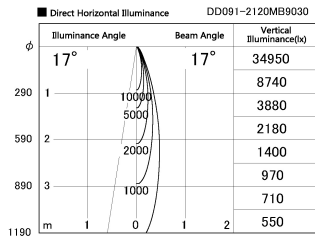

Item no. DD091-2120MB9030

Series Name: $\Phi 80$ Series Lens Type, Antiglare

Installation	Recessed mount
Type	$\Phi 80$ Series Lens Type, Antiglare
Fixture wattage	21W
Beam angle	15 deg
Color Temp.	3000K
CRI	Ra>90
Luminous	1117 lm
Body	Die-cast aluminum alloy
Body finish	N/A
Trim finish	Black
Reflector finish	Mirror
IP Rate	IP20
Light source	COB module
Input Voltage	AC220~240V
Dimming Type	Non-Dimmable
Certificate	CE, CCC
Cut Hole	80mm

Height (Weight)	
36.0W	162 (0.7kg)
28.5W	162 (0.7kg)
21.0W	122 (0.6kg)
14.2W	122 (0.6kg)
7.4W	102 (0.6kg)
5.0W	102 (0.4kg)