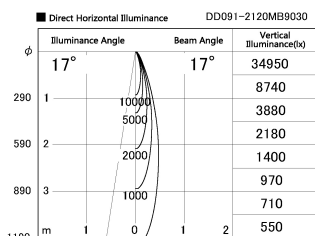

Item no. DD091-2120MB9030

Series Name: Φ 80 Series Lens Type, Antiglare

Installation	Recessed mount
Type	
Fixture wattage	21W
Beam angle	15 deg
Color Temp.	3000K
CRI	Ra>90
Luminous	1117 lm
Body	Die-cast aluminum alloy
Body finish	N/A
Trim finish	Black
Reflector finish	Mirror
IP Rate	IP20
Light source	COB module
Input Voltage	AC220~240V
Dimming Type	Non-Dimmable
Certificate	CE, CCC
Cut Hole	80mm

Height (Weight)	
36.0W	162 (0.7kg)
28.5W	162 (0.7kg)
21.0W	122 (0.6kg)
14.2W	122 (0.6kg)
7.4W	102 (0.6kg)
5.0W	102 (0.4kg)