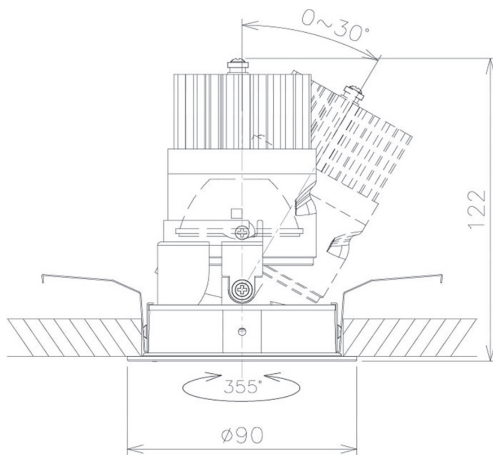

Item no. DD091-2120MB9030

Series Name: $\Phi 80$ Series Lens Type, Antiglare

Installation	Recessed mount
Type	$\Phi 80$ Series Lens Type, Antiglare
Fixture wattage	21W
Beam angle	15 deg
Color Temp.	3000K
CRI	Ra>90
Luminous	1117 lm
Body	Die-cast aluminum alloy
Body finish	N/A
Trim finish	Black
Reflector finish	Mirror
IP Rate	IP20
Light source	COB module
Input Voltage	AC220~240V
Dimming Type	Non-Dimmable
Certificate	CE, CCC
Cut Hole	80mm

Height (Weight)	
36.0W	162 (0.7kg)
28.5W	162 (0.7kg)
21.0W	122 (0.6kg)
14.2W	122 (0.6kg)
7.4W	102 (0.6kg)
5.0W	102 (0.4kg)