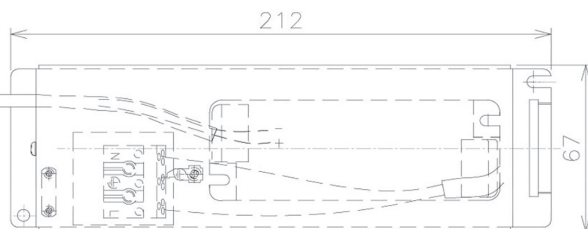

Item no. DD091-2120MB9030

Series Name: $\Phi 80$ Series Lens Type, Antiglare

Installation	Recessed mount
Type	$\Phi 80$ Series Lens Type, Antiglare
Fixture wattage	21W
Beam angle	15 deg
Color Temp.	3000K
CRI	Ra>90
Luminous	1117 lm
Body	Die-cast aluminum alloy
Body finish	N/A
Trim finish	Black
Reflector finish	Mirror
IP Rate	IP20
Light source	COB module
Input Voltage	AC220~240V
Dimming Type	Non-Dimmable
Certificate	CE, CCC
Cut Hole	80mm

Height (Weight)	
36.0W	162 (0.7kg)
28.5W	162 (0.7kg)
21.0W	122 (0.6kg)
14.2W	122 (0.6kg)
7.4W	102 (0.6kg)
5.0W	102 (0.4kg)