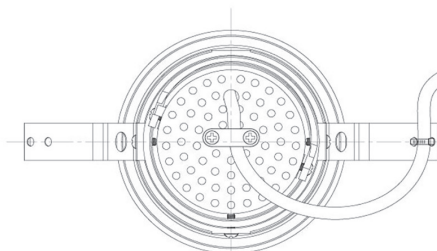

Item no. DD091-2120MB9030

Series Name: $\Phi 80$ Series Lens Type, Antiglare

Installation	Recessed mount
Type	$\Phi 80$ Series Lens Type, Antiglare
Fixture wattage	21W
Beam angle	15 deg
Color Temp.	3000K
CRI	Ra>90
Luminous	1117 lm
Body	Die-cast aluminum alloy
Body finish	N/A
Trim finish	Black
Reflector finish	Mirror
IP Rate	IP20
Light source	COB module
Input Voltage	AC220~240V
Dimming Type	Non-Dimmable
Certificate	CE, CCC
Cut Hole	80mm

Height (Weight)	
36.0W	162 (0.7kg)
28.5W	162 (0.7kg)
21.0W	122 (0.6kg)
14.2W	122 (0.6kg)
7.4W	102 (0.6kg)
5.0W	102 (0.4kg)