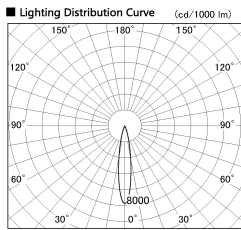

Item no. DD091-2120MB9030

Series Name: $\Phi 80$ Series Lens Type, Antiglare

Installation	Recessed mount
Type	$\Phi 80$ Series Lens Type, Antiglare
Fixture wattage	21W
Beam angle	15 deg
Color Temp.	3000K
CRI	Ra>90
Luminous	1117 lm
Body	Die-cast aluminum alloy
Body finish	N/A
Trim finish	Black
Reflector finish	Mirror
IP Rate	IP20
Light source	COB module
Input Voltage	AC220~240V
Dimming Type	Non-Dimmable
Certificate	CE, CCC
Cut Hole	80mm

Height (Weight)	
36.0W	162 (0.7kg)
28.5W	162 (0.7kg)
21.0W	122 (0.6kg)
14.2W	122 (0.6kg)
7.4W	102 (0.6kg)
5.0W	102 (0.4kg)