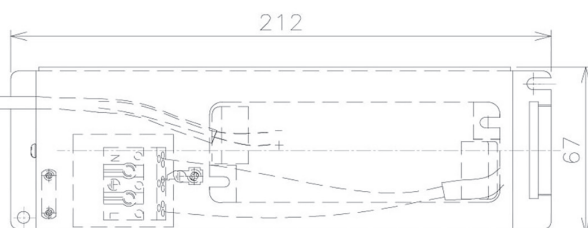

Item no. DD091-2120MB9035

Series Name: Φ 80 Series Lens Type, Antiglare

■ Direct Horizontal Illuminance DD091-2120MB9035

φ	Illuminance Angle	Beam Angle	Vertical Illuminance (lx)
	17°	17°	35670
1			8920
2			3960
3			2230
500			1430
1000			990
2000			730
5000			560
10000			
1190	m	1 0 1 2	

Installation	Recessed mount
Type	
Fixture wattage	21W
Beam angle	15 deg
Color Temp.	3500K
CRI	Ra>90
Luminous	1140 lm
Body	Die-cast aluminum alloy
Body finish	N/A
Trim finish	Black
Reflector finish	Mirror
IP Rate	IP20
Light source	COB module
Input Voltage	AC220~240V
Dimming Type	Non-Dimmable
Certificate	CE, CCC
Cut Hole	80mm

Height (Weight)	
36.0W	162 (0.7kg)
28.5W	162 (0.7kg)
21.0W	122 (0.6kg)
14.2W	122 (0.6kg)
7.4W	102 (0.6kg)
5.0W	102 (0.4kg)