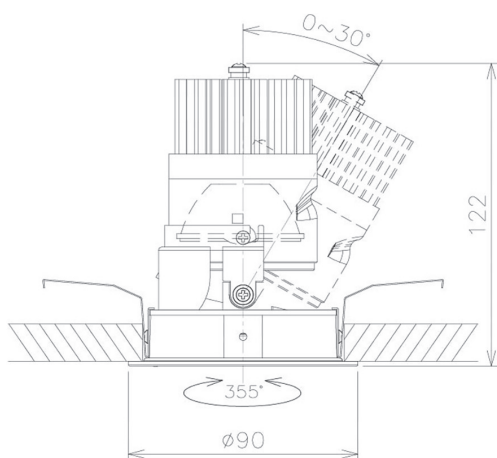

Item no. DD091-2120MB9035

Series Name: $\Phi 80$ Series Lens Type, Antiglare

Installation	Recessed mount
Type	$\Phi 80$ Series Lens Type, Antiglare
Fixture wattage	21W
Beam angle	15 deg
Color Temp.	3500K
CRI	Ra>90
Luminous	1140 lm
Body	Die-cast aluminum alloy
Body finish	N/A
Trim finish	Black
Reflector finish	Mirror
IP Rate	IP20
Light source	COB module
Input Voltage	AC220~240V
Dimming Type	Non-Dimmable
Certificate	CE, CCC
Cut Hole	80mm

Height (Weight)	
36.0W	162 (0.7kg)
28.5W	162 (0.7kg)
21.0W	122 (0.6kg)
14.2W	122 (0.6kg)
7.4W	102 (0.6kg)
5.0W	102 (0.4kg)