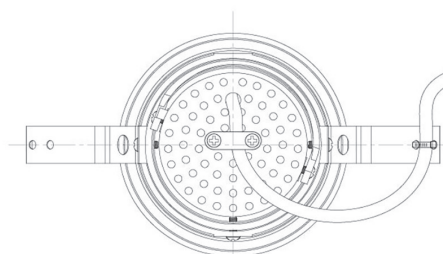

Item no. DD091-2120MB9035

Series Name: $\Phi 80$ Series Lens Type, Antiglare

Installation	Recessed mount
Type	$\Phi 80$ Series Lens Type, Antiglare
Fixture wattage	21W
Beam angle	15 deg
Color Temp.	3500K
CRI	Ra>90
Luminous	1140 lm
Body	Die-cast aluminum alloy
Body finish	N/A
Trim finish	Black
Reflector finish	Mirror
IP Rate	IP20
Light source	COB module
Input Voltage	AC220~240V
Dimming Type	Non-Dimmable
Certificate	CE, CCC
Cut Hole	80mm

Height (Weight)	
36.0W	162 (0.7kg)
28.5W	162 (0.7kg)
21.0W	122 (0.6kg)
14.2W	122 (0.6kg)
7.4W	102 (0.6kg)
5.0W	102 (0.4kg)