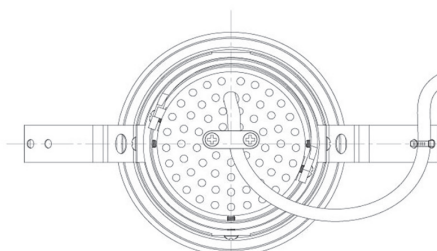

Item no. DD091-2120MB9035

Series Name: Φ 80 Series Lens Type, Antiglare

■ Direct Horizontal Illuminance DD091-2120MB9035

φ	Illuminance Angle	Beam Angle	Vertical Illuminance (lx)
	17°	17°	35670
1			8920
2			3960
3			2230
500			1430
1000			990
2000			730
5000			560
10000			
1190	m	1 0 1 2	

Installation	Recessed mount
Type	
Fixture wattage	21W
Beam angle	15 deg
Color Temp.	3500K
CRI	Ra>90
Luminous	1140 lm
Body	Die-cast aluminum alloy
Body finish	N/A
Trim finish	Black
Reflector finish	Mirror
IP Rate	IP20
Light source	COB module
Input Voltage	AC220~240V
Dimming Type	Non-Dimmable
Certificate	CE, CCC
Cut Hole	80mm

Height (Weight)	
36.0W	162 (0.7kg)
28.5W	162 (0.7kg)
21.0W	122 (0.6kg)
14.2W	122 (0.6kg)
7.4W	102 (0.6kg)
5.0W	102 (0.4kg)