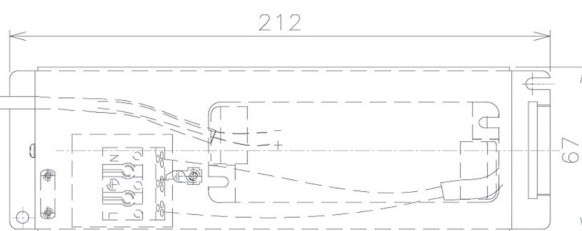

Item no. DD091-2120MB9035

Series Name: $\Phi 80$ Series Lens Type, Antiglare

Installation	Recessed mount
Type	$\Phi 80$ Series Lens Type, Antiglare
Fixture wattage	21W
Beam angle	15 deg
Color Temp.	3500K
CRI	Ra>90
Luminous	1140 lm
Body	Die-cast aluminum alloy
Body finish	N/A
Trim finish	Black
Reflector finish	Mirror
IP Rate	IP20
Light source	COB module
Input Voltage	AC220~240V
Dimming Type	Non-Dimmable
Certificate	CE, CCC
Cut Hole	80mm

Height (Weight)	
36.0W	162 (0.7kg)
28.5W	162 (0.7kg)
21.0W	122 (0.6kg)
14.2W	122 (0.6kg)
7.4W	102 (0.6kg)
5.0W	102 (0.4kg)