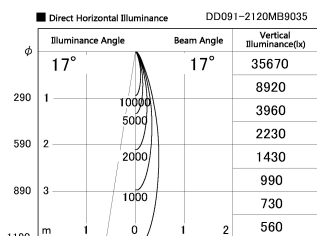

Item no. DD091-2120MB9035

Series Name: $\Phi 80$ Series Lens Type, Antiglare

Installation	Recessed mount
Type	$\Phi 80$ Series Lens Type, Antiglare
Fixture wattage	21W
Beam angle	15 deg
Color Temp.	3500K
CRI	Ra>90
Luminous	1140 lm
Body	Die-cast aluminum alloy
Body finish	N/A
Trim finish	Black
Reflector finish	Mirror
IP Rate	IP20
Light source	COB module
Input Voltage	AC220~240V
Dimming Type	Non-Dimmable
Certificate	CE, CCC
Cut Hole	80mm

Height (Weight)	
36.0W	162 (0.7kg)
28.5W	162 (0.7kg)
21.0W	122 (0.6kg)
14.2W	122 (0.6kg)
7.4W	102 (0.6kg)
5.0W	102 (0.4kg)