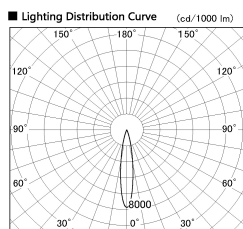

Item no. DD091-2120MB9035

Series Name: $\Phi 80$ Series Lens Type, Antiglare

Installation	Recessed mount
Type	$\Phi 80$ Series Lens Type, Antiglare
Fixture wattage	21W
Beam angle	15 deg
Color Temp.	3500K
CRI	Ra>90
Luminous	1140 lm
Body	Die-cast aluminum alloy
Body finish	N/A
Trim finish	Black
Reflector finish	Mirror
IP Rate	IP20
Light source	COB module
Input Voltage	AC220~240V
Dimming Type	Non-Dimmable
Certificate	CE, CCC
Cut Hole	80mm

Height (Weight)	
36.0W	162 (0.7kg)
28.5W	162 (0.7kg)
21.0W	122 (0.6kg)
14.2W	122 (0.6kg)
7.4W	102 (0.6kg)
5.0W	102 (0.4kg)