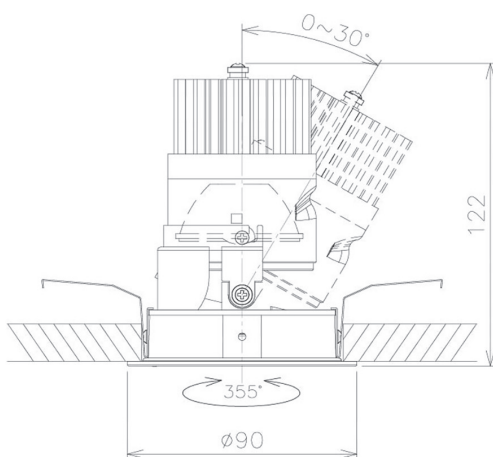

Item no. DD091-2120MB9035

Series Name: Φ 80 Series Lens Type, Antiglare

■ Direct Horizontal Illuminance DD091-2120MB9035

φ	Illuminance Angle	Beam Angle	Vertical Illuminance (lx)
	17°	17°	35670
1			8920
2			3960
3			2230
500			1430
1000			990
2000			730
5000			560
10000			
1190	m	1 0 1 2	

Installation	Recessed mount
Type	
Fixture wattage	21W
Beam angle	15 deg
Color Temp.	3500K
CRI	Ra>90
Luminous	1140 lm
Body	Die-cast aluminum alloy
Body finish	N/A
Trim finish	Black
Reflector finish	Mirror
IP Rate	IP20
Light source	COB module
Input Voltage	AC220~240V
Dimming Type	Non-Dimmable
Certificate	CE, CCC
Cut Hole	80mm

Height (Weight)	
36.0W	162 (0.7kg)
28.5W	162 (0.7kg)
21.0W	122 (0.6kg)
14.2W	122 (0.6kg)
7.4W	102 (0.6kg)
5.0W	102 (0.4kg)