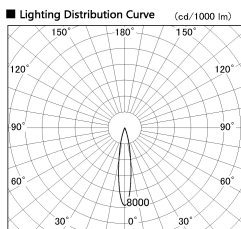

Item no. DD091-2120MB9035

Series Name: Φ 80 Series Lens Type, Antiglare

■ Direct Horizontal Illuminance DD091-2120MB9035

φ	Illuminance Angle	Beam Angle	Vertical Illuminance (lx)
	17°	17°	35670
1			8920
2			3960
3			2230
500			1430
1000			990
2000			730
5000			560
10000			
1190	m	1 0 1 2	

Installation	Recessed mount
Type	
Fixture wattage	21W
Beam angle	15 deg
Color Temp.	3500K
CRI	Ra>90
Luminous	1140 lm
Body	Die-cast aluminum alloy
Body finish	N/A
Trim finish	Black
Reflector finish	Mirror
IP Rate	IP20
Light source	COB module
Input Voltage	AC220~240V
Dimming Type	Non-Dimmable
Certificate	CE, CCC
Cut Hole	80mm

Height (Weight)	
36.0W	162 (0.7kg)
28.5W	162 (0.7kg)
21.0W	122 (0.6kg)
14.2W	122 (0.6kg)
7.4W	102 (0.6kg)
5.0W	102 (0.4kg)