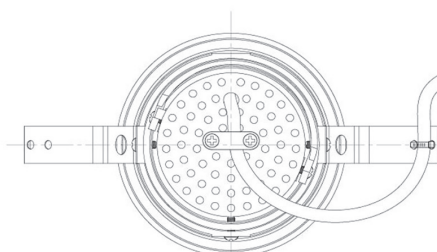

Item no. DD091-2120MB9040

Series Name: Φ 80 Series Lens Type, Antiglare

Installation	Recessed mount
Type	Φ 80 Series Lens Type, Antiglare
Fixture wattage	21W
Beam angle	15 deg
Color Temp.	4000K
CRI	Ra>90
Luminous	1151 lm
Body	Die-cast aluminum alloy
Body finish	N/A
Trim finish	Black
Reflector finish	Mirror
IP Rate	IP20
Light source	COB module
Input Voltage	AC220~240V
Dimming Type	Non-Dimmable
Certificate	CE, CCC
Cut Hole	80mm

Height (Weight)	
36.0W	162 (0.7kg)
28.5W	162 (0.7kg)
21.0W	122 (0.6kg)
14.2W	122 (0.6kg)
7.4W	102 (0.6kg)
5.0W	102 (0.4kg)