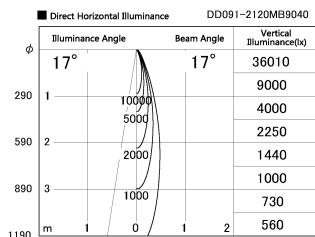

Item no. DD091-2120MB9040

Series Name: Φ 80 Series Lens Type, Antiglare

Installation	Recessed mount
Type	Φ 80 Series Lens Type, Antiglare
Fixture wattage	21W
Beam angle	15 deg
Color Temp.	4000K
CRI	Ra>90
Luminous	1151 lm
Body	Die-cast aluminum alloy
Body finish	N/A
Trim finish	Black
Reflector finish	Mirror
IP Rate	IP20
Light source	COB module
Input Voltage	AC220~240V
Dimming Type	Non-Dimmable
Certificate	CE, CCC
Cut Hole	80mm

Height (Weight)	
36.0W	162 (0.7kg)
28.5W	162 (0.7kg)
21.0W	122 (0.6kg)
14.2W	122 (0.6kg)
7.4W	102 (0.6kg)
5.0W	102 (0.4kg)