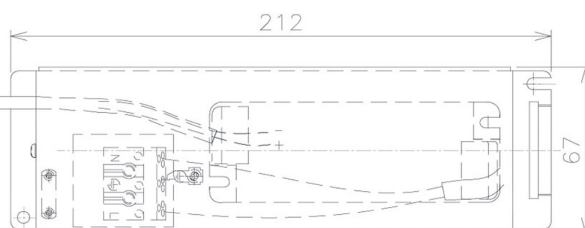

Item no. DD091-2120MB9040

Series Name: Φ 80 Series Lens Type, Antiglare

Installation	Recessed mount
Type	Φ 80 Series Lens Type, Antiglare
Fixture wattage	21W
Beam angle	15 deg
Color Temp.	4000K
CRI	Ra>90
Luminous	1151 lm
Body	Die-cast aluminum alloy
Body finish	N/A
Trim finish	Black
Reflector finish	Mirror
IP Rate	IP20
Light source	COB module
Input Voltage	AC220~240V
Dimming Type	Non-Dimmable
Certificate	CE, CCC
Cut Hole	80mm

Height (Weight)	
36.0W	162 (0.7kg)
28.5W	162 (0.7kg)
21.0W	122 (0.6kg)
14.2W	122 (0.6kg)
7.4W	102 (0.6kg)
5.0W	102 (0.4kg)