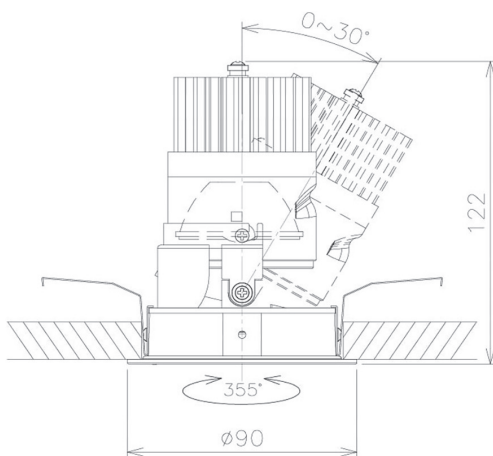

Item no. DD091-2120MB9040

Series Name: Φ 80 Series Lens Type, Antiglare

Installation	Recessed mount
Type	Φ 80 Series Lens Type, Antiglare
Fixture wattage	21W
Beam angle	15 deg
Color Temp.	4000K
CRI	Ra>90
Luminous	1151 lm
Body	Die-cast aluminum alloy
Body finish	N/A
Trim finish	Black
Reflector finish	Mirror
IP Rate	IP20
Light source	COB module
Input Voltage	AC220~240V
Dimming Type	Non-Dimmable
Certificate	CE, CCC
Cut Hole	80mm

Height (Weight)	
36.0W	162 (0.7kg)
28.5W	162 (0.7kg)
21.0W	122 (0.6kg)
14.2W	122 (0.6kg)
7.4W	102 (0.6kg)
5.0W	102 (0.4kg)