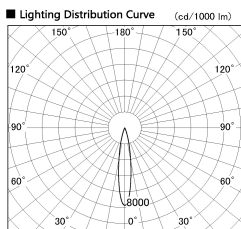

Item no. DD091-2120MB9040

Series Name: Φ 80 Series Lens Type, Antiglare

Installation	Recessed mount
Type	Φ 80 Series Lens Type, Antiglare
Fixture wattage	21W
Beam angle	15 deg
Color Temp.	4000K
CRI	Ra>90
Luminous	1151 lm
Body	Die-cast aluminum alloy
Body finish	N/A
Trim finish	Black
Reflector finish	Mirror
IP Rate	IP20
Light source	COB module
Input Voltage	AC220~240V
Dimming Type	Non-Dimmable
Certificate	CE, CCC
Cut Hole	80mm

Height (Weight)	
36.0W	162 (0.7kg)
28.5W	162 (0.7kg)
21.0W	122 (0.6kg)
14.2W	122 (0.6kg)
7.4W	102 (0.6kg)
5.0W	102 (0.4kg)