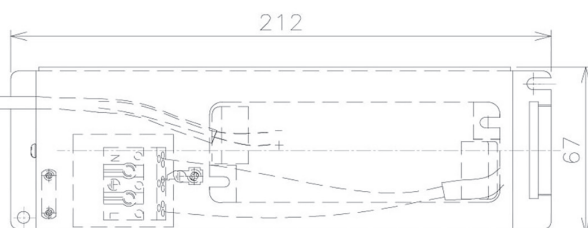

Item no. DD091-2120MW9027

Series Name: Φ 80 Series Lens Type, Antiglare

Installation	Recessed mount
Type	
Fixture wattage	21W
Beam angle	15 deg
Color Temp.	2700K
CRI	Ra>90
Luminous	1072 lm
Body	Die-cast aluminum alloy
Body finish	N/A
Trim finish	White
Reflector finish	Mirror
IP Rate	IP20
Light source	COB module
Input Voltage	AC220~240V
Dimming Type	Non-Dimmable
Certificate	CE, CCC
Cut Hole	80mm

Height (Weight)	
36.0W	162 (0.7kg)
28.5W	162 (0.7kg)
21.0W	122 (0.6kg)
14.2W	122 (0.6kg)
7.4W	102 (0.6kg)
5.0W	102 (0.4kg)