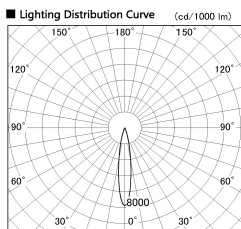

Item no. DD091-2120MW9027

Series Name: Φ 80 Series Lens Type, Antiglare

Installation	Recessed mount
Type	
Fixture wattage	21W
Beam angle	15 deg
Color Temp.	2700K
CRI	Ra>90
Luminous	1072 lm
Body	Die-cast aluminum alloy
Body finish	N/A
Trim finish	White
Reflector finish	Mirror
IP Rate	IP20
Light source	COB module
Input Voltage	AC220~240V
Dimming Type	Non-Dimmable
Certificate	CE, CCC
Cut Hole	80mm

Height (Weight)	
36.0W	162 (0.7kg)
28.5W	162 (0.7kg)
21.0W	122 (0.6kg)
14.2W	122 (0.6kg)
7.4W	102 (0.6kg)
5.0W	102 (0.4kg)