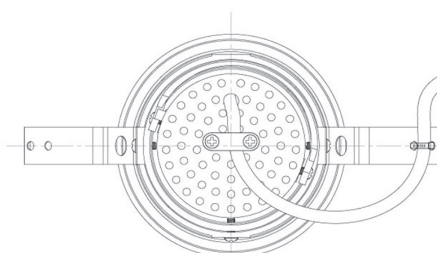

Item no. DD091-2120MW9027

Series Name: Φ 80 Series Lens Type, Antiglare

Installation	Recessed mount
Type	
Fixture wattage	21W
Beam angle	15 deg
Color Temp.	2700K
CRI	Ra>90
Luminous	1072 lm
Body	Die-cast aluminum alloy
Body finish	N/A
Trim finish	White
Reflector finish	Mirror
IP Rate	IP20
Light source	COB module
Input Voltage	AC220~240V
Dimming Type	Non-Dimmable
Certificate	CE, CCC
Cut Hole	80mm

Height (Weight)	
36.0W	162 (0.7kg)
28.5W	162 (0.7kg)
21.0W	122 (0.6kg)
14.2W	122 (0.6kg)
7.4W	102 (0.6kg)
5.0W	102 (0.4kg)