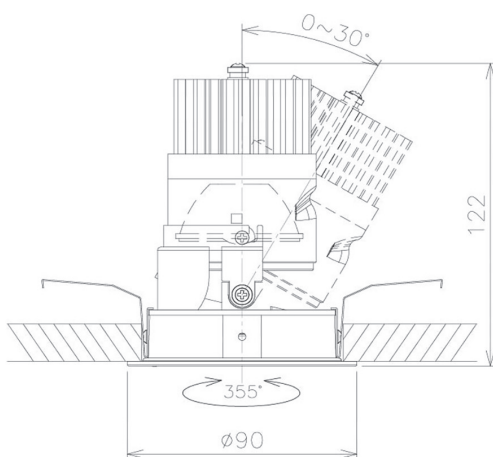

Item no. DD091-2120MW9027

Series Name: Φ 80 Series Lens Type, Antiglare

Installation	Recessed mount
Type	
Fixture wattage	21W
Beam angle	15 deg
Color Temp.	2700K
CRI	Ra>90
Luminous	1072 lm
Body	Die-cast aluminum alloy
Body finish	N/A
Trim finish	White
Reflector finish	Mirror
IP Rate	IP20
Light source	COB module
Input Voltage	AC220~240V
Dimming Type	Non-Dimmable
Certificate	CE, CCC
Cut Hole	80mm

Height (Weight)	
36.0W	162 (0.7kg)
28.5W	162 (0.7kg)
21.0W	122 (0.6kg)
14.2W	122 (0.6kg)
7.4W	102 (0.6kg)
5.0W	102 (0.4kg)