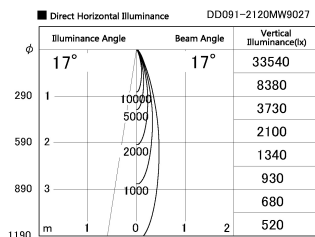

Item no. DD091-2120MW9027

Series Name: Φ 80 Series Lens Type, Antiglare

Installation	Recessed mount
Type	
Fixture wattage	21W
Beam angle	15 deg
Color Temp.	2700K
CRI	Ra>90
Luminous	1072 lm
Body	Die-cast aluminum alloy
Body finish	N/A
Trim finish	White
Reflector finish	Mirror
IP Rate	IP20
Light source	COB module
Input Voltage	AC220~240V
Dimming Type	Non-Dimmable
Certificate	CE, CCC
Cut Hole	80mm

Height (Weight)	
36.0W	162 (0.7kg)
28.5W	162 (0.7kg)
21.0W	122 (0.6kg)
14.2W	122 (0.6kg)
7.4W	102 (0.6kg)
5.0W	102 (0.4kg)