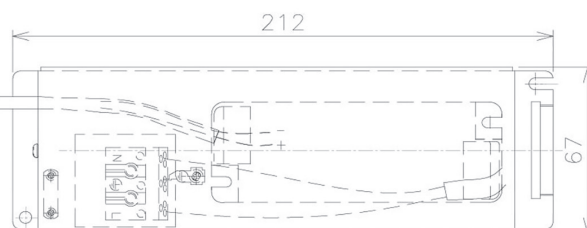

Item no. DD091-2120MW9030

Series Name: $\Phi 80$ Series Lens Type, Antiglare

Installation	Recessed mount
Type	
Fixture wattage	21W
Beam angle	15 deg
Color Temp.	3000K
CRI	Ra>90
Luminous	1117 lm
Body	Die-cast aluminum alloy
Body finish	N/A
Trim finish	White
Reflector finish	Mirror
IP Rate	IP20
Light source	COB module
Input Voltage	AC220~240V
Dimming Type	Non-Dimmable
Certificate	CE, CCC
Cut Hole	80mm

Height (Weight)	
36.0W	162 (0.7kg)
28.5W	162 (0.7kg)
21.0W	122 (0.6kg)
14.2W	122 (0.6kg)
7.4W	102 (0.6kg)
5.0W	102 (0.4kg)