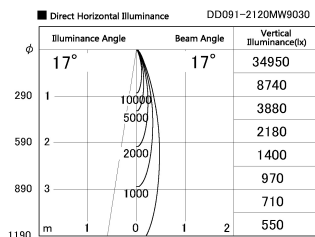

Item no. DD091-2120MW9030

Series Name: $\Phi 80$ Series Lens Type, Antiglare

Installation	Recessed mount
Type	
Fixture wattage	21W
Beam angle	15 deg
Color Temp.	3000K
CRI	Ra>90
Luminous	1117 lm
Body	Die-cast aluminum alloy
Body finish	N/A
Trim finish	White
Reflector finish	Mirror
IP Rate	IP20
Light source	COB module
Input Voltage	AC220~240V
Dimming Type	Non-Dimmable
Certificate	CE, CCC
Cut Hole	80mm

Height (Weight)	
36.0W	162 (0.7kg)
28.5W	162 (0.7kg)
21.0W	122 (0.6kg)
14.2W	122 (0.6kg)
7.4W	102 (0.6kg)
5.0W	102 (0.4kg)