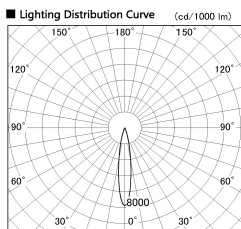

Item no. DD091-2120MW9030

Series Name: $\Phi 80$ Series Lens Type, Antiglare

Installation	Recessed mount
Type	
Fixture wattage	21W
Beam angle	15 deg
Color Temp.	3000K
CRI	Ra>90
Luminous	1117 lm
Body	Die-cast aluminum alloy
Body finish	N/A
Trim finish	White
Reflector finish	Mirror
IP Rate	IP20
Light source	COB module
Input Voltage	AC220~240V
Dimming Type	Non-Dimmable
Certificate	CE, CCC
Cut Hole	80mm

Height (Weight)	
36.0W	162 (0.7kg)
28.5W	162 (0.7kg)
21.0W	122 (0.6kg)
14.2W	122 (0.6kg)
7.4W	102 (0.6kg)
5.0W	102 (0.4kg)