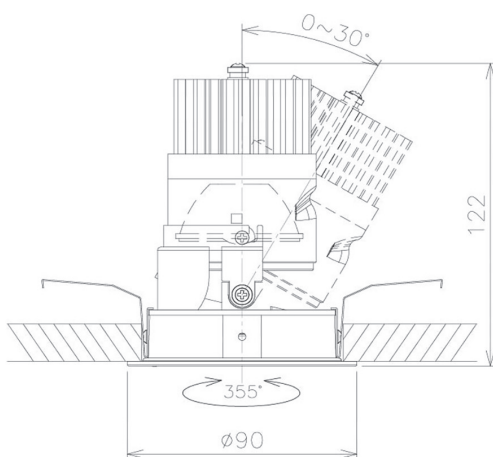

Item no. DD091-2120MW9030

Series Name: $\Phi 80$ Series Lens Type, Antiglare

Installation	Recessed mount
Type	
Fixture wattage	21W
Beam angle	15 deg
Color Temp.	3000K
CRI	Ra>90
Luminous	1117 lm
Body	Die-cast aluminum alloy
Body finish	N/A
Trim finish	White
Reflector finish	Mirror
IP Rate	IP20
Light source	COB module
Input Voltage	AC220~240V
Dimming Type	Non-Dimmable
Certificate	CE, CCC
Cut Hole	80mm

Height (Weight)	
36.0W	162 (0.7kg)
28.5W	162 (0.7kg)
21.0W	122 (0.6kg)
14.2W	122 (0.6kg)
7.4W	102 (0.6kg)
5.0W	102 (0.4kg)