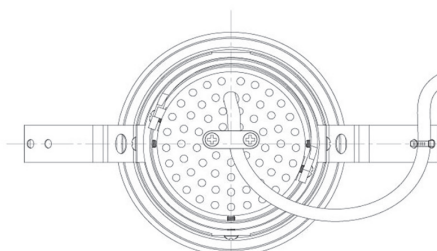

Item no. DD091-2120MW9030

Series Name: $\Phi 80$ Series Lens Type, Antiglare

Installation	Recessed mount
Type	
Fixture wattage	21W
Beam angle	15 deg
Color Temp.	3000K
CRI	Ra>90
Luminous	1117 lm
Body	Die-cast aluminum alloy
Body finish	N/A
Trim finish	White
Reflector finish	Mirror
IP Rate	IP20
Light source	COB module
Input Voltage	AC220~240V
Dimming Type	Non-Dimmable
Certificate	CE, CCC
Cut Hole	80mm

Height (Weight)	
36.0W	162 (0.7kg)
28.5W	162 (0.7kg)
21.0W	122 (0.6kg)
14.2W	122 (0.6kg)
7.4W	102 (0.6kg)
5.0W	102 (0.4kg)