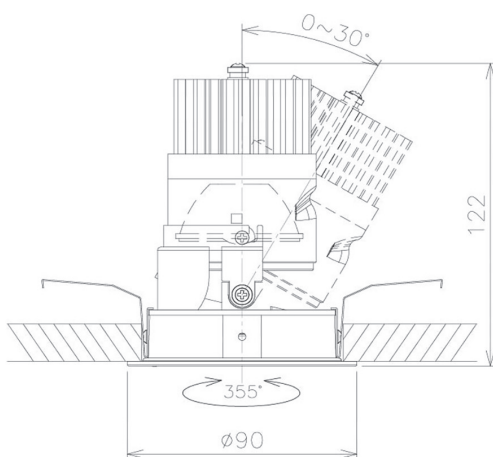

Item no. DD091-2120MW9035

Series Name: Φ 80 Series Lens Type, Antiglare

■ Direct Horizontal Illuminance DD091-2120MW9035

φ	Illuminance Angle	Beam Angle	Vertical Illuminance (lx)	
	17°	17°	35670	
1			8920	
2			3960	
3			2230	
500			1430	
1000			990	
2000			730	
5000			560	
10000				
290				
1190				
m	1	0	1	2

Installation	Recessed mount
Type	
Fixture wattage	21W
Beam angle	15 deg
Color Temp.	3500K
CRI	Ra>90
Luminous	1140 lm
Body	Die-cast aluminum alloy
Body finish	N/A
Trim finish	White
Reflector finish	Mirror
IP Rate	IP20
Light source	COB module
Input Voltage	AC220~240V
Dimming Type	Non-Dimmable
Certificate	CE, CCC
Cut Hole	80mm

Height (Weight)	
36.0W	162 (0.7kg)
28.5W	162 (0.7kg)
21.0W	122 (0.6kg)
14.2W	122 (0.6kg)
7.4W	102 (0.6kg)
5.0W	102 (0.4kg)