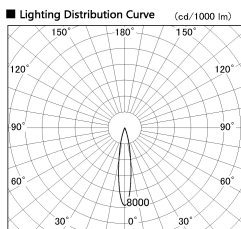

Item no. DD091-2120MW9035

Series Name: Φ 80 Series Lens Type, Antiglare

■ Direct Horizontal Illuminance DD091-2120MW9035

φ	Illuminance Angle	Beam Angle	Vertical Illuminance (lx)	
	17°	17°	35670	
1			8920	
2			3960	
3			2230	
500			1430	
1000			990	
2000			730	
5000			560	
10000				
290				
1190				
m	1	0	1	2

Installation	Recessed mount
Type	
Fixture wattage	21W
Beam angle	15 deg
Color Temp.	3500K
CRI	Ra>90
Luminous	1140 lm
Body	Die-cast aluminum alloy
Body finish	N/A
Trim finish	White
Reflector finish	Mirror
IP Rate	IP20
Light source	COB module
Input Voltage	AC220~240V
Dimming Type	Non-Dimmable
Certificate	CE, CCC
Cut Hole	80mm

Height (Weight)	
36.0W	162 (0.7kg)
28.5W	162 (0.7kg)
21.0W	122 (0.6kg)
14.2W	122 (0.6kg)
7.4W	102 (0.6kg)
5.0W	102 (0.4kg)