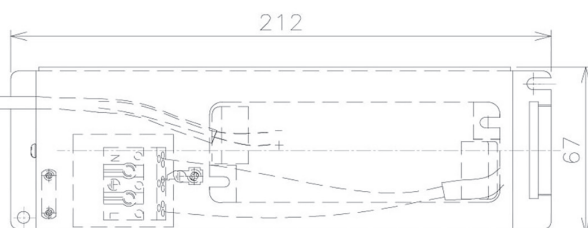

Item no. DD091-2120MW9035

Series Name: Φ 80 Series Lens Type, Antiglare

■ Direct Horizontal Illuminance DD091-2120MW9035

φ	Illuminance Angle	Beam Angle	Vertical Illuminance (lx)	
	17°	17°	35670	
1			8920	
2			3960	
3			2230	
500			1430	
1000			990	
2000			730	
5000			560	
10000				
290				
1190				
m	1	0	1	2

Installation	Recessed mount
Type	
Fixture wattage	21W
Beam angle	15 deg
Color Temp.	3500K
CRI	Ra>90
Luminous	1140 lm
Body	Die-cast aluminum alloy
Body finish	N/A
Trim finish	White
Reflector finish	Mirror
IP Rate	IP20
Light source	COB module
Input Voltage	AC220~240V
Dimming Type	Non-Dimmable
Certificate	CE, CCC
Cut Hole	80mm

Height (Weight)	
36.0W	162 (0.7kg)
28.5W	162 (0.7kg)
21.0W	122 (0.6kg)
14.2W	122 (0.6kg)
7.4W	102 (0.6kg)
5.0W	102 (0.4kg)