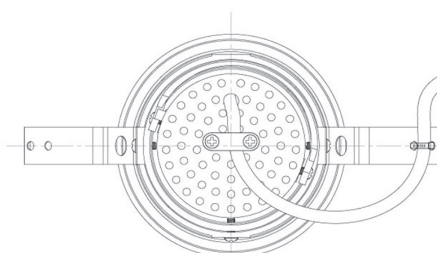

Item no. DD091-2120MW9035

Series Name: Φ 80 Series Lens Type, Antiglare

■ Direct Horizontal Illuminance DD091-2120MW9035

φ	Illuminance Angle	Beam Angle	Vertical Illuminance (lx)	
	17°	17°	35670	
1			8920	
2			3960	
3			2230	
500			1430	
1000			990	
2000			730	
5000			560	
10000				
290				
1190				
m	1	0	1	2

Installation	Recessed mount
Type	
Fixture wattage	21W
Beam angle	15 deg
Color Temp.	3500K
CRI	Ra>90
Luminous	1140 lm
Body	Die-cast aluminum alloy
Body finish	N/A
Trim finish	White
Reflector finish	Mirror
IP Rate	IP20
Light source	COB module
Input Voltage	AC220~240V
Dimming Type	Non-Dimmable
Certificate	CE, CCC
Cut Hole	80mm

Height (Weight)	
36.0W	162 (0.7kg)
28.5W	162 (0.7kg)
21.0W	122 (0.6kg)
14.2W	122 (0.6kg)
7.4W	102 (0.6kg)
5.0W	102 (0.4kg)