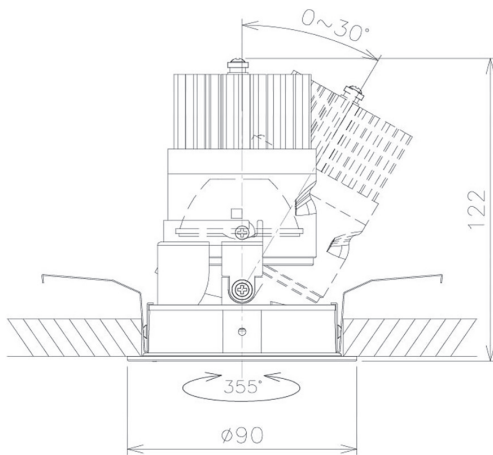

Item no. DD091-2120MW9040

Series Name: $\Phi 80$ Series Lens Type, Antiglare

Installation	Recessed mount
Type	$\Phi 80$ Series Lens Type, Antiglare
Fixture wattage	21W
Beam angle	15 deg
Color Temp.	4000K
CRI	Ra>90
Luminous	1151 lm
Body	Die-cast aluminum alloy
Body finish	N/A
Trim finish	White
Reflector finish	Mirror
IP Rate	IP20
Light source	COB module
Input Voltage	AC220~240V
Dimming Type	Non-Dimmable
Certificate	CE, CCC
Cut Hole	80mm

Height (Weight)	
36.0W	162 (0.7kg)
28.5W	162 (0.7kg)
21.0W	122 (0.6kg)
14.2W	122 (0.6kg)
7.4W	102 (0.6kg)
5.0W	102 (0.4kg)