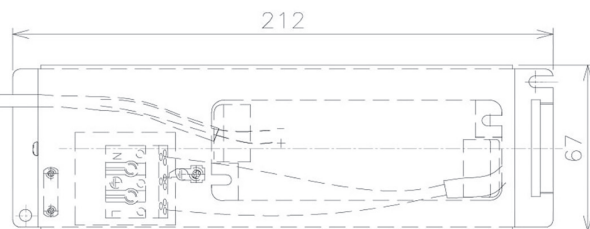

Item no. DD091-2120MW9040

Series Name: $\Phi 80$ Series Lens Type, Antiglare

Installation	Recessed mount
Type	$\Phi 80$ Series Lens Type, Antiglare
Fixture wattage	21W
Beam angle	15 deg
Color Temp.	4000K
CRI	Ra>90
Luminous	1151 lm
Body	Die-cast aluminum alloy
Body finish	N/A
Trim finish	White
Reflector finish	Mirror
IP Rate	IP20
Light source	COB module
Input Voltage	AC220~240V
Dimming Type	Non-Dimmable
Certificate	CE, CCC
Cut Hole	80mm

Height (Weight)	
36.0W	162 (0.7kg)
28.5W	162 (0.7kg)
21.0W	122 (0.6kg)
14.2W	122 (0.6kg)
7.4W	102 (0.6kg)
5.0W	102 (0.4kg)