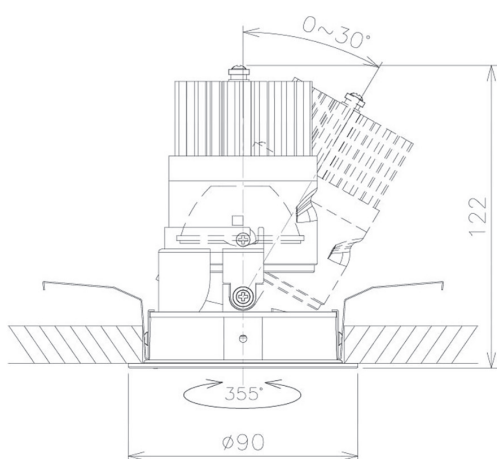

Item no. DD091-2120MW9040

Series Name: Φ 80 Series Lens Type, Antiglare

■ Lighting Distribution Curve (cd/1000 lm)

■ Direct Horizontal Illuminance DD091-2120MW9040

Installation	Recessed mount
Type	
Fixture wattage	21W
Beam angle	15 deg
Color Temp.	4000K
CRI	Ra>90
Luminous	1151 lm
Body	Die-cast aluminum alloy
Body finish	N/A
Trim finish	White
Reflector finish	Mirror
IP Rate	IP20
Light source	COB module
Input Voltage	AC220~240V
Dimming Type	Non-Dimmable
Certificate	CE, CCC
Cut Hole	80mm

Height (Weight)

36.0W	162 (0.7kg)
28.5W	162 (0.7kg)
21.0W	122 (0.6kg)
14.2W	122 (0.6kg)
7.4W	102 (0.6kg)
5.0W	102 (0.4kg)