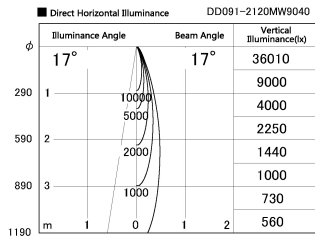

Item no. DD091-2120MW9040

Series Name: $\Phi 80$ Series Lens Type, Antiglare

Installation	Recessed mount
Type	$\Phi 80$ Series Lens Type, Antiglare
Fixture wattage	21W
Beam angle	15 deg
Color Temp.	4000K
CRI	Ra>90
Luminous	1151 lm
Body	Die-cast aluminum alloy
Body finish	N/A
Trim finish	White
Reflector finish	Mirror
IP Rate	IP20
Light source	COB module
Input Voltage	AC220~240V
Dimming Type	Non-Dimmable
Certificate	CE, CCC
Cut Hole	80mm

Height (Weight)	
36.0W	162 (0.7kg)
28.5W	162 (0.7kg)
21.0W	122 (0.6kg)
14.2W	122 (0.6kg)
7.4W	102 (0.6kg)
5.0W	102 (0.4kg)