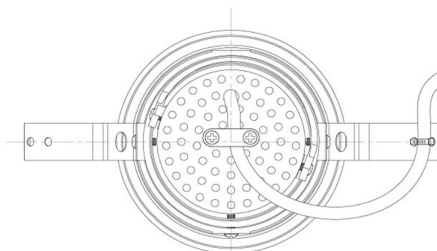

Item no. DD091-2120MW9040

Series Name: $\Phi 80$ Series Lens Type, Antiglare

Installation	Recessed mount
Type	$\Phi 80$ Series Lens Type, Antiglare
Fixture wattage	21W
Beam angle	15 deg
Color Temp.	4000K
CRI	Ra>90
Luminous	1151 lm
Body	Die-cast aluminum alloy
Body finish	N/A
Trim finish	White
Reflector finish	Mirror
IP Rate	IP20
Light source	COB module
Input Voltage	AC220~240V
Dimming Type	Non-Dimmable
Certificate	CE, CCC
Cut Hole	80mm

Height (Weight)	
36.0W	162 (0.7kg)
28.5W	162 (0.7kg)
21.0W	122 (0.6kg)
14.2W	122 (0.6kg)
7.4W	102 (0.6kg)
5.0W	102 (0.4kg)