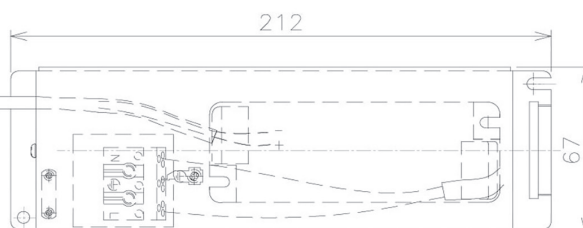

Item no. DD091-2120MW9040

Series Name: Φ 80 Series Lens Type, Antiglare

■ Lighting Distribution Curve (cd/1000 lm)

■ Direct Horizontal Illuminance DD091-2120MW9040

Installation	Recessed mount
Type	
Fixture wattage	21W
Beam angle	15 deg
Color Temp.	4000K
CRI	Ra>90
Luminous	1151 lm
Body	Die-cast aluminum alloy
Body finish	N/A
Trim finish	White
Reflector finish	Mirror
IP Rate	IP20
Light source	COB module
Input Voltage	AC220~240V
Dimming Type	Non-Dimmable
Certificate	CE, CCC
Cut Hole	80mm

Height (Weight)

36.0W	162 (0.7kg)
28.5W	162 (0.7kg)
21.0W	122 (0.6kg)
14.2W	122 (0.6kg)
7.4W	102 (0.6kg)
5.0W	102 (0.4kg)