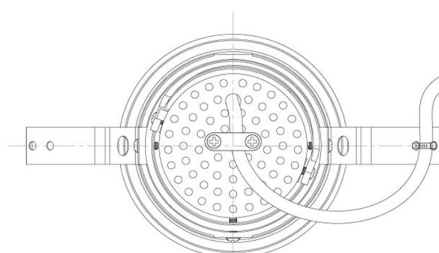

Item no. DD091-2120MW9040

Series Name: Φ 80 Series Lens Type, Antiglare

■ Lighting Distribution Curve (cd/1000 lm)

■ Direct Horizontal Illuminance DD091-2120MW9040

Installation	Recessed mount
Type	
Fixture wattage	21W
Beam angle	15 deg
Color Temp.	4000K
CRI	Ra>90
Luminous	1151 lm
Body	Die-cast aluminum alloy
Body finish	N/A
Trim finish	White
Reflector finish	Mirror
IP Rate	IP20
Light source	COB module
Input Voltage	AC220~240V
Dimming Type	Non-Dimmable
Certificate	CE, CCC
Cut Hole	80mm

Height (Weight)

36.0W	162 (0.7kg)
28.5W	162 (0.7kg)
21.0W	122 (0.6kg)
14.2W	122 (0.6kg)
7.4W	102 (0.6kg)
5.0W	102 (0.4kg)