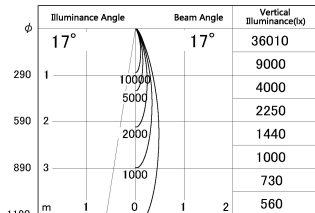

Item no. DD091-2120MW9040

Series Name: Φ 80 Series Lens Type, Antiglare

■ Lighting Distribution Curve (cd/1000 lm)

■ Direct Horizontal Illuminance DD091-2120MW9040

Installation	Recessed mount
Type	
Fixture wattage	21W
Beam angle	15 deg
Color Temp.	4000K
CRI	Ra>90
Luminous	1151 lm
Body	Die-cast aluminum alloy
Body finish	N/A
Trim finish	White
Reflector finish	Mirror
IP Rate	IP20
Light source	COB module
Input Voltage	AC220~240V
Dimming Type	Non-Dimmable
Certificate	CE, CCC
Cut Hole	80mm

Height (Weight)

36.0W	162 (0.7kg)
28.5W	162 (0.7kg)
21.0W	122 (0.6kg)
14.2W	122 (0.6kg)
7.4W	102 (0.6kg)
5.0W	102 (0.4kg)