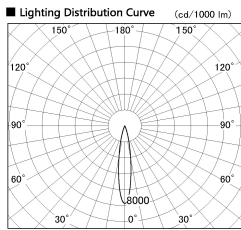

Item no. DD091-2120MW9040

Series Name: $\Phi 80$ Series Lens Type, Antiglare

Installation	Recessed mount
Type	$\Phi 80$ Series Lens Type, Antiglare
Fixture wattage	21W
Beam angle	15 deg
Color Temp.	4000K
CRI	Ra>90
Luminous	1151 lm
Body	Die-cast aluminum alloy
Body finish	N/A
Trim finish	White
Reflector finish	Mirror
IP Rate	IP20
Light source	COB module
Input Voltage	AC220~240V
Dimming Type	Non-Dimmable
Certificate	CE, CCC
Cut Hole	80mm

Height (Weight)	
36.0W	162 (0.7kg)
28.5W	162 (0.7kg)
21.0W	122 (0.6kg)
14.2W	122 (0.6kg)
7.4W	102 (0.6kg)
5.0W	102 (0.4kg)