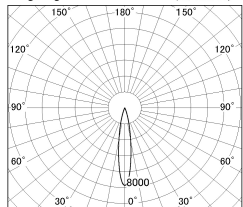

Item no. DD091-2120MW9040

Series Name: Φ 80 Series Lens Type, Antiglare

■ Lighting Distribution Curve (cd/1000 lm)

■ Direct Horizontal Illuminance DD091-2120MW9040

Installation	Recessed mount
Type	
Fixture wattage	21W
Beam angle	15 deg
Color Temp.	4000K
CRI	Ra>90
Luminous	1151 lm
Body	Die-cast aluminum alloy
Body finish	N/A
Trim finish	White
Reflector finish	Mirror
IP Rate	IP20
Light source	COB module
Input Voltage	AC220~240V
Dimming Type	Non-Dimmable
Certificate	CE, CCC
Cut Hole	80mm

Height (Weight)

36.0W	162 (0.7kg)
28.5W	162 (0.7kg)
21.0W	122 (0.6kg)
14.2W	122 (0.6kg)
7.4W	102 (0.6kg)
5.0W	102 (0.4kg)