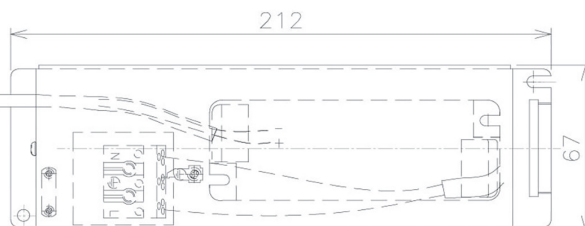

Item no. DD091-2125MB9027

Series Name:  $\Phi 80$  Series Lens Type, Antiglare

Installation	Recessed mount
Type	$\Phi 80$ Series Lens Type, Antiglare
Fixture wattage	21W
Beam angle	20 deg
Color Temp.	2700K
CRI	Ra>90
Luminous	1040 lm
Body	Die-cast aluminum alloy
Body finish	N/A
Trim finish	Black
Reflector finish	Mirror
IP Rate	IP20
Light source	COB module
Input Voltage	AC220~240V
Dimming Type	Non-Dimmable
Certificate	CE, CCC
Cut Hole	80mm

Height (Weight)	
36.0W	162 (0.7kg)
28.5W	162 (0.7kg)
21.0W	122 (0.6kg)
14.2W	122 (0.6kg)
7.4W	102 (0.6kg)
5.0W	102 (0.4kg)