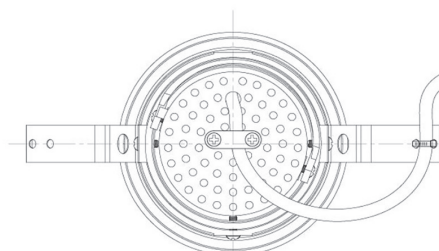

Item no. DD091-2125MB9027

Series Name: $\Phi 80$ Series Lens Type, Antiglare

Installation	Recessed mount
Type	
Fixture wattage	21W
Beam angle	20 deg
Color Temp.	2700K
CRI	Ra>90
Luminous	1040 lm
Body	Die-cast aluminum alloy
Body finish	N/A
Trim finish	Black
Reflector finish	Mirror
IP Rate	IP20
Light source	COB module
Input Voltage	AC220~240V
Dimming Type	Non-Dimmable
Certificate	CE, CCC
Cut Hole	80mm

Height (Weight)	
36.0W	162 (0.7kg)
28.5W	162 (0.7kg)
21.0W	122 (0.6kg)
14.2W	122 (0.6kg)
7.4W	102 (0.6kg)
5.0W	102 (0.4kg)