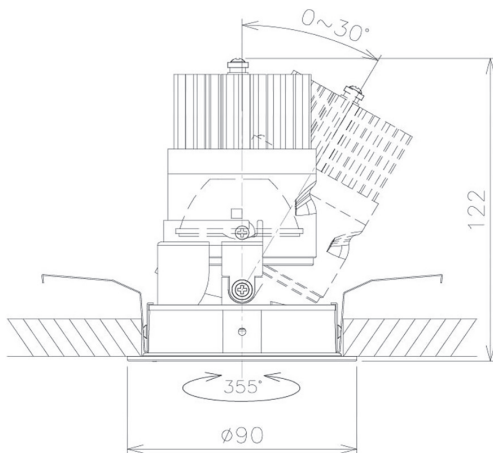

Item no. DD091-2125MB9027

Series Name:  $\Phi 80$  Series Lens Type, Antiglare

Installation	Recessed mount
Type	$\Phi 80$ Series Lens Type, Antiglare
Fixture wattage	21W
Beam angle	20 deg
Color Temp.	2700K
CRI	Ra>90
Luminous	1040 lm
Body	Die-cast aluminum alloy
Body finish	N/A
Trim finish	Black
Reflector finish	Mirror
IP Rate	IP20
Light source	COB module
Input Voltage	AC220~240V
Dimming Type	Non-Dimmable
Certificate	CE, CCC
Cut Hole	80mm

Height (Weight)	
36.0W	162 (0.7kg)
28.5W	162 (0.7kg)
21.0W	122 (0.6kg)
14.2W	122 (0.6kg)
7.4W	102 (0.6kg)
5.0W	102 (0.4kg)