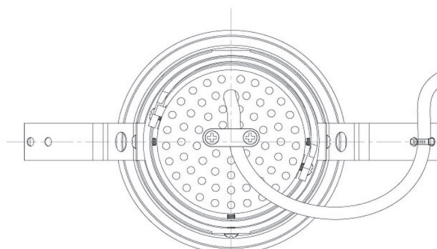

Item no. DD091-2125MB9027

Series Name:  $\Phi 80$  Series Lens Type, Antiglare

Installation	Recessed mount
Type	$\Phi 80$ Series Lens Type, Antiglare
Fixture wattage	21W
Beam angle	20 deg
Color Temp.	2700K
CRI	Ra>90
Luminous	1040 lm
Body	Die-cast aluminum alloy
Body finish	N/A
Trim finish	Black
Reflector finish	Mirror
IP Rate	IP20
Light source	COB module
Input Voltage	AC220~240V
Dimming Type	Non-Dimmable
Certificate	CE, CCC
Cut Hole	80mm

Height (Weight)	
36.0W	162 (0.7kg)
28.5W	162 (0.7kg)
21.0W	122 (0.6kg)
14.2W	122 (0.6kg)
7.4W	102 (0.6kg)
5.0W	102 (0.4kg)