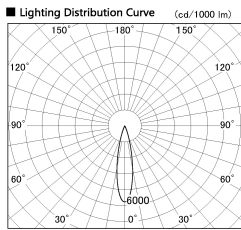

Item no. DD091-2125MB9027

Series Name:  $\Phi 80$  Series Lens Type, Antiglare

Installation	Recessed mount
Type	$\Phi 80$ Series Lens Type, Antiglare
Fixture wattage	21W
Beam angle	20 deg
Color Temp.	2700K
CRI	Ra>90
Luminous	1040 lm
Body	Die-cast aluminum alloy
Body finish	N/A
Trim finish	Black
Reflector finish	Mirror
IP Rate	IP20
Light source	COB module
Input Voltage	AC220~240V
Dimming Type	Non-Dimmable
Certificate	CE, CCC
Cut Hole	80mm

Height (Weight)	
36.0W	162 (0.7kg)
28.5W	162 (0.7kg)
21.0W	122 (0.6kg)
14.2W	122 (0.6kg)
7.4W	102 (0.6kg)
5.0W	102 (0.4kg)