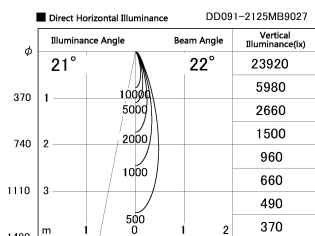

Item no. DD091-2125MB9027

Series Name: $\Phi 80$ Series Lens Type, Antiglare

Installation	Recessed mount
Type	
Fixture wattage	21W
Beam angle	20 deg
Color Temp.	2700K
CRI	Ra>90
Luminous	1040 lm
Body	Die-cast aluminum alloy
Body finish	N/A
Trim finish	Black
Reflector finish	Mirror
IP Rate	IP20
Light source	COB module
Input Voltage	AC220~240V
Dimming Type	Non-Dimmable
Certificate	CE, CCC
Cut Hole	80mm

Height (Weight)	
36.0W	162 (0.7kg)
28.5W	162 (0.7kg)
21.0W	122 (0.6kg)
14.2W	122 (0.6kg)
7.4W	102 (0.6kg)
5.0W	102 (0.4kg)