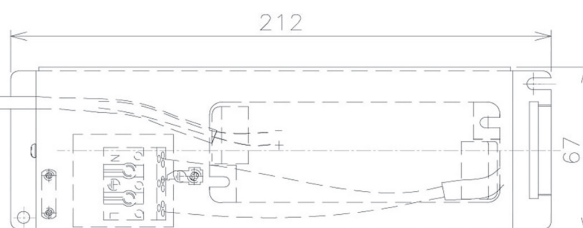

Item no. DD091-2125MB9027

Series Name: $\Phi 80$ Series Lens Type, Antiglare

Installation	Recessed mount
Type	
Fixture wattage	21W
Beam angle	20 deg
Color Temp.	2700K
CRI	Ra>90
Luminous	1040 lm
Body	Die-cast aluminum alloy
Body finish	N/A
Trim finish	Black
Reflector finish	Mirror
IP Rate	IP20
Light source	COB module
Input Voltage	AC220~240V
Dimming Type	Non-Dimmable
Certificate	CE, CCC
Cut Hole	80mm

Height (Weight)	
36.0W	162 (0.7kg)
28.5W	162 (0.7kg)
21.0W	122 (0.6kg)
14.2W	122 (0.6kg)
7.4W	102 (0.6kg)
5.0W	102 (0.4kg)