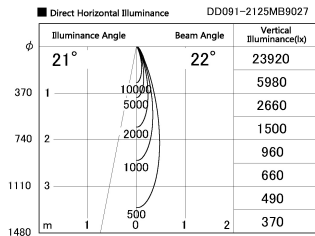

Item no. DD091-2125MB9027

Series Name:  $\Phi 80$  Series Lens Type, Antiglare

Installation	Recessed mount
Type	$\Phi 80$ Series Lens Type, Antiglare
Fixture wattage	21W
Beam angle	20 deg
Color Temp.	2700K
CRI	Ra>90
Luminous	1040 lm
Body	Die-cast aluminum alloy
Body finish	N/A
Trim finish	Black
Reflector finish	Mirror
IP Rate	IP20
Light source	COB module
Input Voltage	AC220~240V
Dimming Type	Non-Dimmable
Certificate	CE, CCC
Cut Hole	80mm

Height (Weight)	
36.0W	162 (0.7kg)
28.5W	162 (0.7kg)
21.0W	122 (0.6kg)
14.2W	122 (0.6kg)
7.4W	102 (0.6kg)
5.0W	102 (0.4kg)