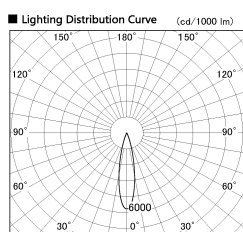

Item no. DD091-2125MB9027

Series Name: $\Phi 80$ Series Lens Type, Antiglare

Installation	Recessed mount
Type	
Fixture wattage	21W
Beam angle	20 deg
Color Temp.	2700K
CRI	Ra>90
Luminous	1040 lm
Body	Die-cast aluminum alloy
Body finish	N/A
Trim finish	Black
Reflector finish	Mirror
IP Rate	IP20
Light source	COB module
Input Voltage	AC220~240V
Dimming Type	Non-Dimmable
Certificate	CE, CCC
Cut Hole	80mm

Height (Weight)	
36.0W	162 (0.7kg)
28.5W	162 (0.7kg)
21.0W	122 (0.6kg)
14.2W	122 (0.6kg)
7.4W	102 (0.6kg)
5.0W	102 (0.4kg)