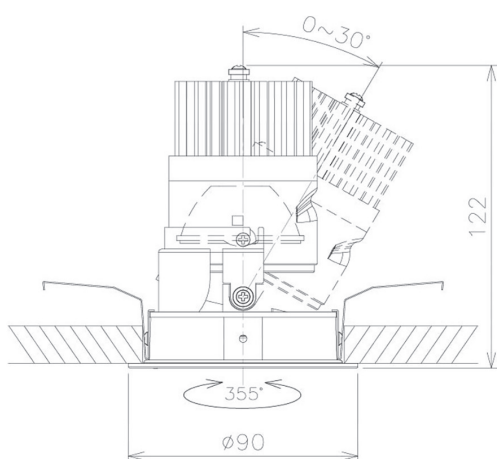

Item no. DD091-2125MB9027

Series Name: $\Phi 80$ Series Lens Type, Antiglare

Installation	Recessed mount
Type	
Fixture wattage	21W
Beam angle	20 deg
Color Temp.	2700K
CRI	Ra>90
Luminous	1040 lm
Body	Die-cast aluminum alloy
Body finish	N/A
Trim finish	Black
Reflector finish	Mirror
IP Rate	IP20
Light source	COB module
Input Voltage	AC220~240V
Dimming Type	Non-Dimmable
Certificate	CE, CCC
Cut Hole	80mm

Height (Weight)	
36.0W	162 (0.7kg)
28.5W	162 (0.7kg)
21.0W	122 (0.6kg)
14.2W	122 (0.6kg)
7.4W	102 (0.6kg)
5.0W	102 (0.4kg)