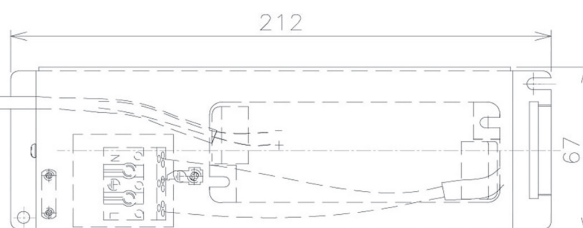

Item no. DD091-2125MB9030

Series Name:  $\Phi$ 80 Series Lens Type, Antiglare

Installation	Recessed mount
Type	
Fixture wattage	21W
Beam angle	20 deg
Color Temp.	3000K
CRI	Ra>90
Luminous	1084 lm
Body	Die-cast aluminum alloy
Body finish	N/A
Trim finish	Black
Reflector finish	Mirror
IP Rate	IP20
Light source	COB module
Input Voltage	AC220~240V
Dimming Type	Non-Dimmable
Certificate	CE, CCC
Cut Hole	80mm

Height (Weight)	
36.0W	162 (0.7kg)
28.5W	162 (0.7kg)
21.0W	122 (0.6kg)
14.2W	122 (0.6kg)
7.4W	102 (0.6kg)
5.0W	102 (0.4kg)