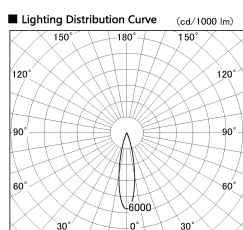

Item no. DD091-2125MB9030

Series Name:  $\Phi$ 80 Series Lens Type, Antiglare

Installation	Recessed mount
Type	
Fixture wattage	21W
Beam angle	20 deg
Color Temp.	3000K
CRI	Ra>90
Luminous	1084 lm
Body	Die-cast aluminum alloy
Body finish	N/A
Trim finish	Black
Reflector finish	Mirror
IP Rate	IP20
Light source	COB module
Input Voltage	AC220~240V
Dimming Type	Non-Dimmable
Certificate	CE, CCC
Cut Hole	80mm

Height (Weight)	
36.0W	162 (0.7kg)
28.5W	162 (0.7kg)
21.0W	122 (0.6kg)
14.2W	122 (0.6kg)
7.4W	102 (0.6kg)
5.0W	102 (0.4kg)