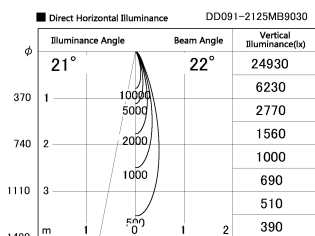

Item no. DD091-2125MB9030

Series Name:  $\Phi$ 80 Series Lens Type, Antiglare

Installation	Recessed mount
Type	
Fixture wattage	21W
Beam angle	20 deg
Color Temp.	3000K
CRI	Ra>90
Luminous	1084 lm
Body	Die-cast aluminum alloy
Body finish	N/A
Trim finish	Black
Reflector finish	Mirror
IP Rate	IP20
Light source	COB module
Input Voltage	AC220~240V
Dimming Type	Non-Dimmable
Certificate	CE, CCC
Cut Hole	80mm

Height (Weight)	
36.0W	162 (0.7kg)
28.5W	162 (0.7kg)
21.0W	122 (0.6kg)
14.2W	122 (0.6kg)
7.4W	102 (0.6kg)
5.0W	102 (0.4kg)