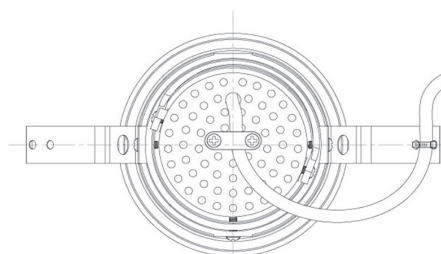

Item no. DD091-2125MB9030

Series Name: $\Phi 80$ Series Lens Type, Antiglare

Installation	Recessed mount
Type	$\Phi 80$ Series Lens Type, Antiglare
Fixture wattage	21W
Beam angle	20 deg
Color Temp.	3000K
CRI	Ra>90
Luminous	1084 lm
Body	Die-cast aluminum alloy
Body finish	N/A
Trim finish	Black
Reflector finish	Mirror
IP Rate	IP20
Light source	COB module
Input Voltage	AC220~240V
Dimming Type	Non-Dimmable
Certificate	CE, CCC
Cut Hole	80mm

Height (Weight)	
36.0W	162 (0.7kg)
28.5W	162 (0.7kg)
21.0W	122 (0.6kg)
14.2W	122 (0.6kg)
7.4W	102 (0.6kg)
5.0W	102 (0.4kg)