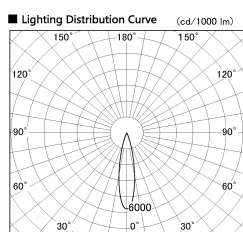

Item no. DD091-2125MB9030

Series Name: $\Phi 80$ Series Lens Type, Antiglare

Installation	Recessed mount
Type	$\Phi 80$ Series Lens Type, Antiglare
Fixture wattage	21W
Beam angle	20 deg
Color Temp.	3000K
CRI	Ra>90
Luminous	1084 lm
Body	Die-cast aluminum alloy
Body finish	N/A
Trim finish	Black
Reflector finish	Mirror
IP Rate	IP20
Light source	COB module
Input Voltage	AC220~240V
Dimming Type	Non-Dimmable
Certificate	CE, CCC
Cut Hole	80mm

Height (Weight)	
36.0W	162 (0.7kg)
28.5W	162 (0.7kg)
21.0W	122 (0.6kg)
14.2W	122 (0.6kg)
7.4W	102 (0.6kg)
5.0W	102 (0.4kg)