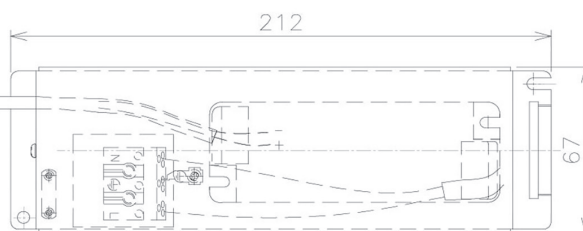

Item no. DD091-2125MB9030

Series Name: $\Phi 80$ Series Lens Type, Antiglare

Installation	Recessed mount
Type	$\Phi 80$ Series Lens Type, Antiglare
Fixture wattage	21W
Beam angle	20 deg
Color Temp.	3000K
CRI	Ra>90
Luminous	1084 lm
Body	Die-cast aluminum alloy
Body finish	N/A
Trim finish	Black
Reflector finish	Mirror
IP Rate	IP20
Light source	COB module
Input Voltage	AC220~240V
Dimming Type	Non-Dimmable
Certificate	CE, CCC
Cut Hole	80mm

Height (Weight)	
36.0W	162 (0.7kg)
28.5W	162 (0.7kg)
21.0W	122 (0.6kg)
14.2W	122 (0.6kg)
7.4W	102 (0.6kg)
5.0W	102 (0.4kg)