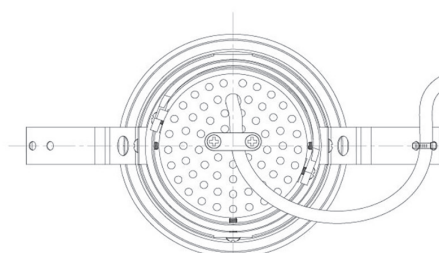

Item no. DD091-2125MB9030

Series Name:  $\Phi$ 80 Series Lens Type, Antiglare

Installation	Recessed mount
Type	
Fixture wattage	21W
Beam angle	20 deg
Color Temp.	3000K
CRI	Ra>90
Luminous	1084 lm
Body	Die-cast aluminum alloy
Body finish	N/A
Trim finish	Black
Reflector finish	Mirror
IP Rate	IP20
Light source	COB module
Input Voltage	AC220~240V
Dimming Type	Non-Dimmable
Certificate	CE, CCC
Cut Hole	80mm

Height (Weight)	
36.0W	162 (0.7kg)
28.5W	162 (0.7kg)
21.0W	122 (0.6kg)
14.2W	122 (0.6kg)
7.4W	102 (0.6kg)
5.0W	102 (0.4kg)