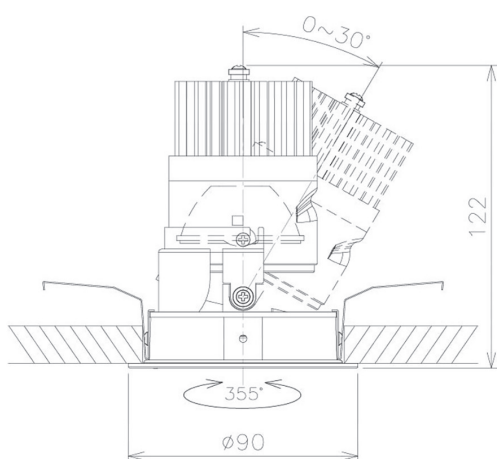

Item no. DD091-2125MB9030

Series Name:  $\Phi$ 80 Series Lens Type, Antiglare

Installation	Recessed mount
Type	
Fixture wattage	21W
Beam angle	20 deg
Color Temp.	3000K
CRI	Ra>90
Luminous	1084 lm
Body	Die-cast aluminum alloy
Body finish	N/A
Trim finish	Black
Reflector finish	Mirror
IP Rate	IP20
Light source	COB module
Input Voltage	AC220~240V
Dimming Type	Non-Dimmable
Certificate	CE, CCC
Cut Hole	80mm

Height (Weight)	
36.0W	162 (0.7kg)
28.5W	162 (0.7kg)
21.0W	122 (0.6kg)
14.2W	122 (0.6kg)
7.4W	102 (0.6kg)
5.0W	102 (0.4kg)