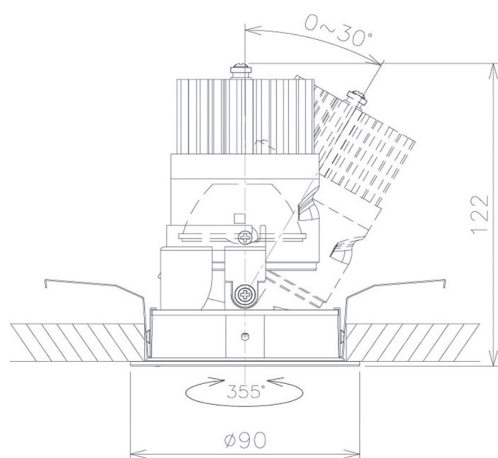

Item no. DD091-2125MB9030

Series Name: $\Phi 80$ Series Lens Type, Antiglare

Installation	Recessed mount
Type	$\Phi 80$ Series Lens Type, Antiglare
Fixture wattage	21W
Beam angle	20 deg
Color Temp.	3000K
CRI	Ra>90
Luminous	1084 lm
Body	Die-cast aluminum alloy
Body finish	N/A
Trim finish	Black
Reflector finish	Mirror
IP Rate	IP20
Light source	COB module
Input Voltage	AC220~240V
Dimming Type	Non-Dimmable
Certificate	CE, CCC
Cut Hole	80mm

Height (Weight)	
36.0W	162 (0.7kg)
28.5W	162 (0.7kg)
21.0W	122 (0.6kg)
14.2W	122 (0.6kg)
7.4W	102 (0.6kg)
5.0W	102 (0.4kg)