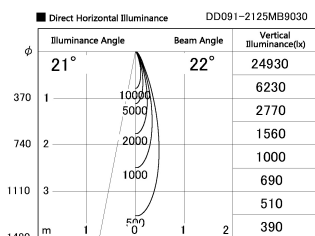

Item no. DD091-2125MB9030

Series Name: $\Phi 80$ Series Lens Type, Antiglare

Installation	Recessed mount
Type	$\Phi 80$ Series Lens Type, Antiglare
Fixture wattage	21W
Beam angle	20 deg
Color Temp.	3000K
CRI	Ra>90
Luminous	1084 lm
Body	Die-cast aluminum alloy
Body finish	N/A
Trim finish	Black
Reflector finish	Mirror
IP Rate	IP20
Light source	COB module
Input Voltage	AC220~240V
Dimming Type	Non-Dimmable
Certificate	CE, CCC
Cut Hole	80mm

Height (Weight)	
36.0W	162 (0.7kg)
28.5W	162 (0.7kg)
21.0W	122 (0.6kg)
14.2W	122 (0.6kg)
7.4W	102 (0.6kg)
5.0W	102 (0.4kg)