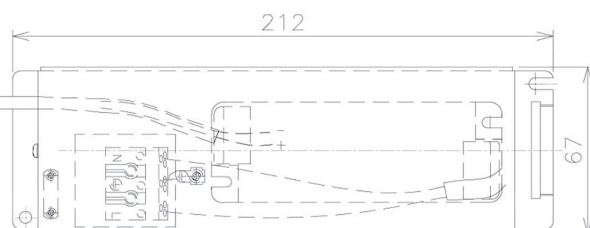

Item no. DD091-2125MB9035

Series Name: Φ 80 Series Lens Type, Antiglare

■ Direct Horizontal Illuminance DD091-2125MB9035

Illuminance Angle	Beam Angle	Vertical Illuminance (lx)
21°	22°	25440
1		6360
370		2830
1		1590
740		1020
2		710
1110		520
3		400
1480		

Installation	Recessed mount
Type	
Fixture wattage	21W
Beam angle	20 deg
Color Temp.	3500K
CRI	Ra>90
Luminous	1106 lm
Body	Die-cast aluminum alloy
Body finish	N/A
Trim finish	Black
Reflector finish	Mirror
IP Rate	IP20
Light source	COB module
Input Voltage	AC220~240V
Dimming Type	Non-Dimmable
Certificate	CE, CCC
Cut Hole	80mm

Height (Weight)	
36.0W	162 (0.7kg)
28.5W	162 (0.7kg)
21.0W	122 (0.6kg)
14.2W	122 (0.6kg)
7.4W	102 (0.6kg)
5.0W	102 (0.4kg)