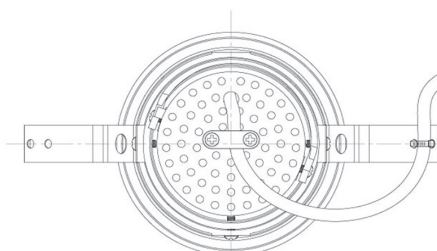

Item no. DD091-2125MB9035

Series Name: Φ 80 Series Lens Type, Antiglare

■ Direct Horizontal Illuminance DD091-2125MB9035

Illuminance Angle	Beam Angle	Vertical Illuminance (lx)
21°	22°	25440
1		6360
370		2830
1		1590
740		1020
2		710
1110		520
3		400
1480		

Installation	Recessed mount
Type	
Fixture wattage	21W
Beam angle	20 deg
Color Temp.	3500K
CRI	Ra>90
Luminous	1106 lm
Body	Die-cast aluminum alloy
Body finish	N/A
Trim finish	Black
Reflector finish	Mirror
IP Rate	IP20
Light source	COB module
Input Voltage	AC220~240V
Dimming Type	Non-Dimmable
Certificate	CE, CCC
Cut Hole	80mm

Height (Weight)	
36.0W	162 (0.7kg)
28.5W	162 (0.7kg)
21.0W	122 (0.6kg)
14.2W	122 (0.6kg)
7.4W	102 (0.6kg)
5.0W	102 (0.4kg)