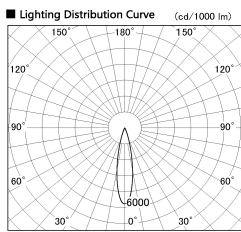

Item no. DD091-2125MB9035

Series Name: Φ 80 Series Lens Type, Antiglare

■ Direct Horizontal Illuminance DD091-2125MB9035

Illuminance Angle	Beam Angle	Vertical Illuminance (lx)
21°	22°	25440
1		6360
370		2830
1		1590
740		1020
2		710
1110		520
3		400
1480		

Installation	Recessed mount
Type	
Fixture wattage	21W
Beam angle	20 deg
Color Temp.	3500K
CRI	Ra>90
Luminous	1106 lm
Body	Die-cast aluminum alloy
Body finish	N/A
Trim finish	Black
Reflector finish	Mirror
IP Rate	IP20
Light source	COB module
Input Voltage	AC220~240V
Dimming Type	Non-Dimmable
Certificate	CE, CCC
Cut Hole	80mm

Height (Weight)	
36.0W	162 (0.7kg)
28.5W	162 (0.7kg)
21.0W	122 (0.6kg)
14.2W	122 (0.6kg)
7.4W	102 (0.6kg)
5.0W	102 (0.4kg)