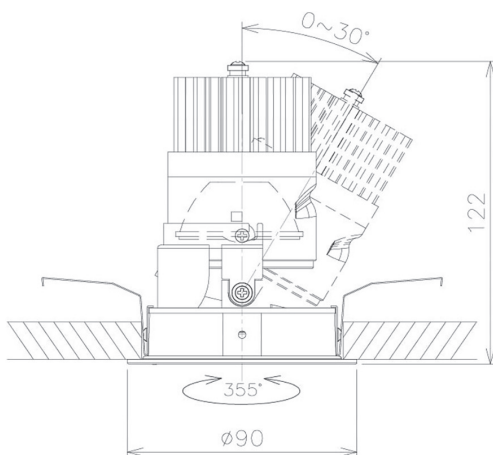

Item no. DD091-2125MB9035

Series Name: Φ 80 Series Lens Type, Antiglare

■ Direct Horizontal Illuminance DD091-2125MB9035

Illuminance Angle	Beam Angle	Vertical Illuminance (lx)
21°	22°	25440
1		6360
370		2830
1		1590
740		1020
2		710
1110		520
3		400
1480		

Installation	Recessed mount
Type	
Fixture wattage	21W
Beam angle	20 deg
Color Temp.	3500K
CRI	Ra>90
Luminous	1106 lm
Body	Die-cast aluminum alloy
Body finish	N/A
Trim finish	Black
Reflector finish	Mirror
IP Rate	IP20
Light source	COB module
Input Voltage	AC220~240V
Dimming Type	Non-Dimmable
Certificate	CE, CCC
Cut Hole	80mm

Height (Weight)	
36.0W	162 (0.7kg)
28.5W	162 (0.7kg)
21.0W	122 (0.6kg)
14.2W	122 (0.6kg)
7.4W	102 (0.6kg)
5.0W	102 (0.4kg)