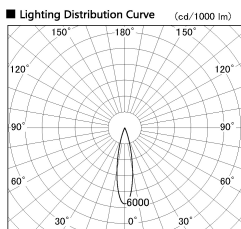

Item no. DD091-2125MB9040

Series Name: Φ 80 Series Lens Type, Antiglare

Installation	Recessed mount
Type	
Fixture wattage	21W
Beam angle	20 deg
Color Temp.	4000K
CRI	Ra>90
Luminous	1117 lm
Body	Die-cast aluminum alloy
Body finish	N/A
Trim finish	Black
Reflector finish	Mirror
IP Rate	IP20
Light source	COB module
Input Voltage	AC220~240V
Dimming Type	Non-Dimmable
Certificate	CE, CCC
Cut Hole	80mm

Height (Weight)	
36.0W	162 (0.7kg)
28.5W	162 (0.7kg)
21.0W	122 (0.6kg)
14.2W	122 (0.6kg)
7.4W	102 (0.6kg)
5.0W	102 (0.4kg)