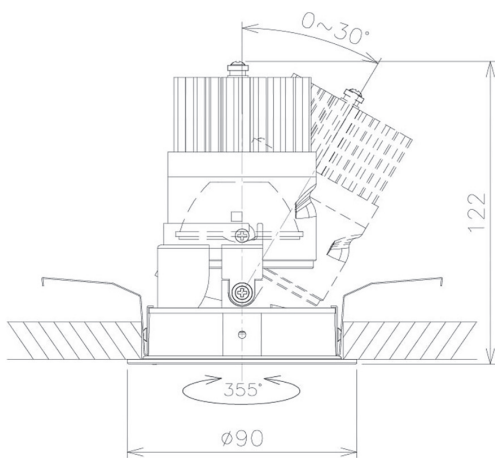

Item no. DD091-2125MB9040

Series Name: $\Phi 80$ Series Lens Type, Antiglare

Installation	Recessed mount
Type	$\Phi 80$ Series Lens Type, Antiglare
Fixture wattage	21W
Beam angle	20 deg
Color Temp.	4000K
CRI	Ra>90
Luminous	1117 lm
Body	Die-cast aluminum alloy
Body finish	N/A
Trim finish	Black
Reflector finish	Mirror
IP Rate	IP20
Light source	COB module
Input Voltage	AC220~240V
Dimming Type	Non-Dimmable
Certificate	CE, CCC
Cut Hole	80mm

Height (Weight)	
36.0W	162 (0.7kg)
28.5W	162 (0.7kg)
21.0W	122 (0.6kg)
14.2W	122 (0.6kg)
7.4W	102 (0.6kg)
5.0W	102 (0.4kg)