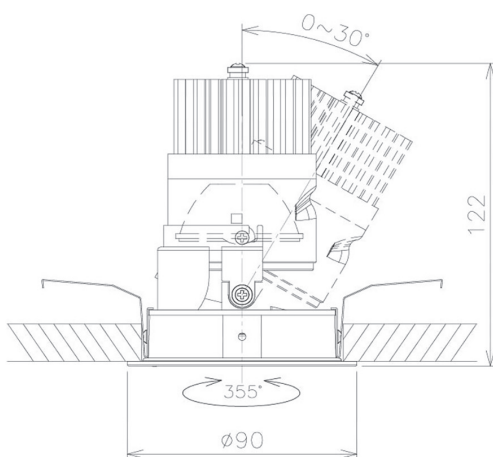

Item no. DD091-2125MB9040

Series Name: Φ 80 Series Lens Type, Antiglare

Installation	Recessed mount
Type	
Fixture wattage	21W
Beam angle	20 deg
Color Temp.	4000K
CRI	Ra>90
Luminous	1117 lm
Body	Die-cast aluminum alloy
Body finish	N/A
Trim finish	Black
Reflector finish	Mirror
IP Rate	IP20
Light source	COB module
Input Voltage	AC220~240V
Dimming Type	Non-Dimmable
Certificate	CE, CCC
Cut Hole	80mm

Height (Weight)	
36.0W	162 (0.7kg)
28.5W	162 (0.7kg)
21.0W	122 (0.6kg)
14.2W	122 (0.6kg)
7.4W	102 (0.6kg)
5.0W	102 (0.4kg)