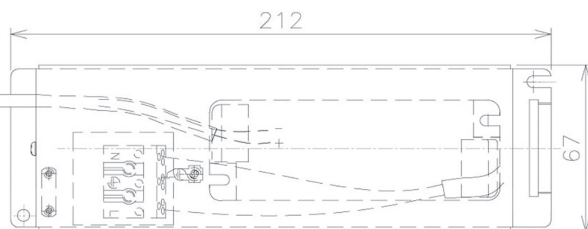

Item no. DD091-2125MB9040

Series Name: $\Phi 80$ Series Lens Type, Antiglare

Installation	Recessed mount
Type	$\Phi 80$ Series Lens Type, Antiglare
Fixture wattage	21W
Beam angle	20 deg
Color Temp.	4000K
CRI	Ra>90
Luminous	1117 lm
Body	Die-cast aluminum alloy
Body finish	N/A
Trim finish	Black
Reflector finish	Mirror
IP Rate	IP20
Light source	COB module
Input Voltage	AC220~240V
Dimming Type	Non-Dimmable
Certificate	CE, CCC
Cut Hole	80mm

Height (Weight)	
36.0W	162 (0.7kg)
28.5W	162 (0.7kg)
21.0W	122 (0.6kg)
14.2W	122 (0.6kg)
7.4W	102 (0.6kg)
5.0W	102 (0.4kg)