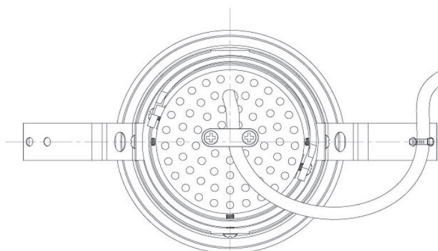

Item no. DD091-2125MB9040

Series Name: $\Phi 80$ Series Lens Type, Antiglare

Installation	Recessed mount
Type	$\Phi 80$ Series Lens Type, Antiglare
Fixture wattage	21W
Beam angle	20 deg
Color Temp.	4000K
CRI	Ra>90
Luminous	1117 lm
Body	Die-cast aluminum alloy
Body finish	N/A
Trim finish	Black
Reflector finish	Mirror
IP Rate	IP20
Light source	COB module
Input Voltage	AC220~240V
Dimming Type	Non-Dimmable
Certificate	CE, CCC
Cut Hole	80mm

Height (Weight)	
36.0W	162 (0.7kg)
28.5W	162 (0.7kg)
21.0W	122 (0.6kg)
14.2W	122 (0.6kg)
7.4W	102 (0.6kg)
5.0W	102 (0.4kg)