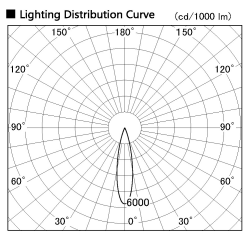

Item no. DD091-2125MB9040

Series Name: $\Phi 80$ Series Lens Type, Antiglare

Installation	Recessed mount
Type	$\Phi 80$ Series Lens Type, Antiglare
Fixture wattage	21W
Beam angle	20 deg
Color Temp.	4000K
CRI	Ra>90
Luminous	1117 lm
Body	Die-cast aluminum alloy
Body finish	N/A
Trim finish	Black
Reflector finish	Mirror
IP Rate	IP20
Light source	COB module
Input Voltage	AC220~240V
Dimming Type	Non-Dimmable
Certificate	CE, CCC
Cut Hole	80mm

Height (Weight)	
36.0W	162 (0.7kg)
28.5W	162 (0.7kg)
21.0W	122 (0.6kg)
14.2W	122 (0.6kg)
7.4W	102 (0.6kg)
5.0W	102 (0.4kg)