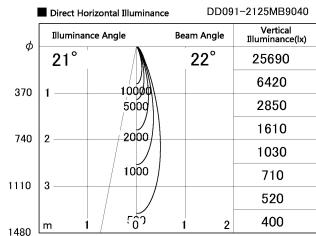

Item no. DD091-2125MB9040

Series Name: $\Phi 80$ Series Lens Type, Antiglare

Installation	Recessed mount
Type	$\Phi 80$ Series Lens Type, Antiglare
Fixture wattage	21W
Beam angle	20 deg
Color Temp.	4000K
CRI	Ra>90
Luminous	1117 lm
Body	Die-cast aluminum alloy
Body finish	N/A
Trim finish	Black
Reflector finish	Mirror
IP Rate	IP20
Light source	COB module
Input Voltage	AC220~240V
Dimming Type	Non-Dimmable
Certificate	CE, CCC
Cut Hole	80mm

Height (Weight)	
36.0W	162 (0.7kg)
28.5W	162 (0.7kg)
21.0W	122 (0.6kg)
14.2W	122 (0.6kg)
7.4W	102 (0.6kg)
5.0W	102 (0.4kg)