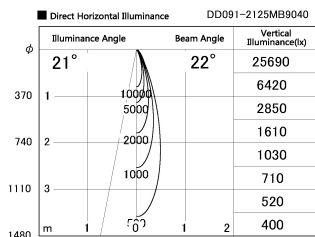

Item no. DD091-2125MB9040

Series Name: Φ 80 Series Lens Type, Antiglare

Installation	Recessed mount
Type	
Fixture wattage	21W
Beam angle	20 deg
Color Temp.	4000K
CRI	Ra>90
Luminous	1117 lm
Body	Die-cast aluminum alloy
Body finish	N/A
Trim finish	Black
Reflector finish	Mirror
IP Rate	IP20
Light source	COB module
Input Voltage	AC220~240V
Dimming Type	Non-Dimmable
Certificate	CE, CCC
Cut Hole	80mm

Height (Weight)	
36.0W	162 (0.7kg)
28.5W	162 (0.7kg)
21.0W	122 (0.6kg)
14.2W	122 (0.6kg)
7.4W	102 (0.6kg)
5.0W	102 (0.4kg)