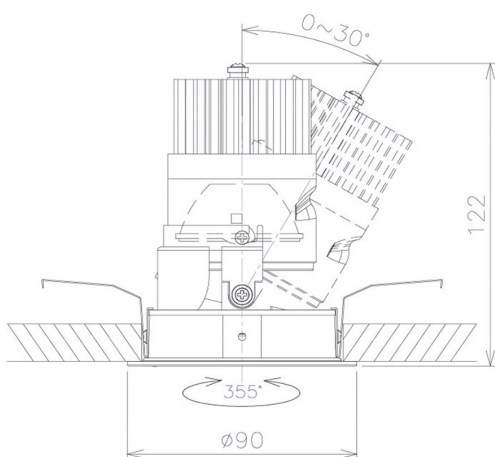

Item no. DD091-2125MW9027

Series Name: $\Phi 80$ Series Lens Type, Antiglare

Installation	Recessed mount
Type	
Fixture wattage	21W
Beam angle	20 deg
Color Temp.	2700K
CRI	Ra>90
Luminous	1040 lm
Body	Die-cast aluminum alloy
Body finish	N/A
Trim finish	White
Reflector finish	Mirror
IP Rate	IP20
Light source	COB module
Input Voltage	AC220~240V
Dimming Type	Non-Dimmable
Certificate	CE, CCC
Cut Hole	80mm

Height (Weight)	
36.0W	162 (0.7kg)
28.5W	162 (0.7kg)
21.0W	122 (0.6kg)
14.2W	122 (0.6kg)
7.4W	102 (0.6kg)
5.0W	102 (0.4kg)