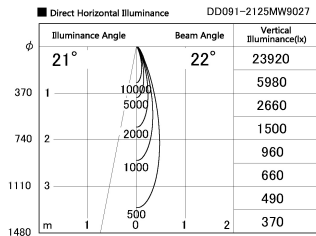

Item no. DD091-2125MW9027

Series Name: $\Phi 80$ Series Lens Type, Antiglare

Installation	Recessed mount
Type	
Fixture wattage	21W
Beam angle	20 deg
Color Temp.	2700K
CRI	Ra>90
Luminous	1040 lm
Body	Die-cast aluminum alloy
Body finish	N/A
Trim finish	White
Reflector finish	Mirror
IP Rate	IP20
Light source	COB module
Input Voltage	AC220~240V
Dimming Type	Non-Dimmable
Certificate	CE, CCC
Cut Hole	80mm

Height (Weight)	
36.0W	162 (0.7kg)
28.5W	162 (0.7kg)
21.0W	122 (0.6kg)
14.2W	122 (0.6kg)
7.4W	102 (0.6kg)
5.0W	102 (0.4kg)