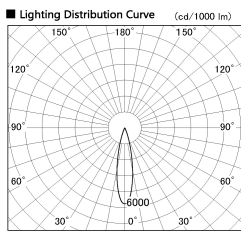

Item no. DD091-2125MW9027

Series Name: $\Phi 80$ Series Lens Type, Antiglare

Installation	Recessed mount
Type	
Fixture wattage	21W
Beam angle	20 deg
Color Temp.	2700K
CRI	Ra>90
Luminous	1040 lm
Body	Die-cast aluminum alloy
Body finish	N/A
Trim finish	White
Reflector finish	Mirror
IP Rate	IP20
Light source	COB module
Input Voltage	AC220~240V
Dimming Type	Non-Dimmable
Certificate	CE, CCC
Cut Hole	80mm

Height (Weight)	
36.0W	162 (0.7kg)
28.5W	162 (0.7kg)
21.0W	122 (0.6kg)
14.2W	122 (0.6kg)
7.4W	102 (0.6kg)
5.0W	102 (0.4kg)