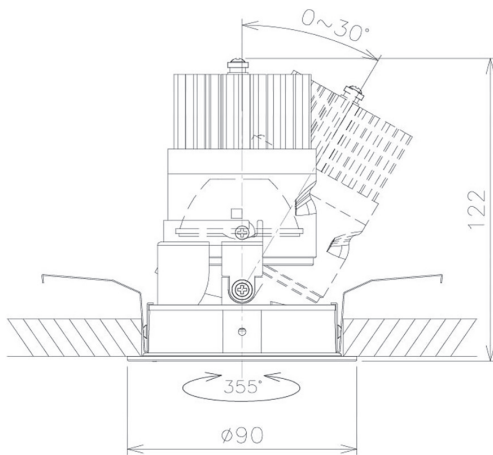

Item no. DD091-2125MW9030

Series Name:  $\Phi 80$  Series Lens Type, Antiglare

Installation	Recessed mount
Type	$\Phi 80$ Series Lens Type, Antiglare
Fixture wattage	21W
Beam angle	20 deg
Color Temp.	3000K
CRI	Ra>90
Luminous	1084 lm
Body	Die-cast aluminum alloy
Body finish	N/A
Trim finish	White
Reflector finish	Mirror
IP Rate	IP20
Light source	COB module
Input Voltage	AC220~240V
Dimming Type	Non-Dimmable
Certificate	CE, CCC
Cut Hole	80mm

Height (Weight)	
36.0W	162 (0.7kg)
28.5W	162 (0.7kg)
21.0W	122 (0.6kg)
14.2W	122 (0.6kg)
7.4W	102 (0.6kg)
5.0W	102 (0.4kg)