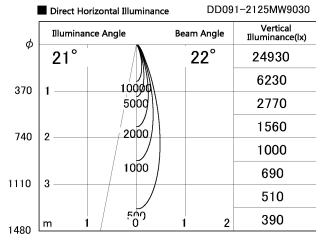

Item no. DD091-2125MW9030

Series Name:  $\Phi 80$  Series Lens Type, Antiglare

Installation	Recessed mount
Type	$\Phi 80$ Series Lens Type, Antiglare
Fixture wattage	21W
Beam angle	20 deg
Color Temp.	3000K
CRI	Ra>90
Luminous	1084 lm
Body	Die-cast aluminum alloy
Body finish	N/A
Trim finish	White
Reflector finish	Mirror
IP Rate	IP20
Light source	COB module
Input Voltage	AC220~240V
Dimming Type	Non-Dimmable
Certificate	CE, CCC
Cut Hole	80mm

Height (Weight)	
36.0W	162 (0.7kg)
28.5W	162 (0.7kg)
21.0W	122 (0.6kg)
14.2W	122 (0.6kg)
7.4W	102 (0.6kg)
5.0W	102 (0.4kg)