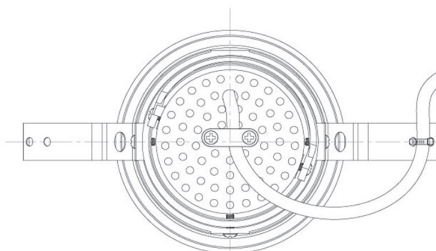

Item no. DD091-2125MW9030

Series Name:  $\Phi 80$  Series Lens Type, Antiglare

Installation	Recessed mount
Type	$\Phi 80$ Series Lens Type, Antiglare
Fixture wattage	21W
Beam angle	20 deg
Color Temp.	3000K
CRI	Ra>90
Luminous	1084 lm
Body	Die-cast aluminum alloy
Body finish	N/A
Trim finish	White
Reflector finish	Mirror
IP Rate	IP20
Light source	COB module
Input Voltage	AC220~240V
Dimming Type	Non-Dimmable
Certificate	CE, CCC
Cut Hole	80mm

Height (Weight)	
36.0W	162 (0.7kg)
28.5W	162 (0.7kg)
21.0W	122 (0.6kg)
14.2W	122 (0.6kg)
7.4W	102 (0.6kg)
5.0W	102 (0.4kg)