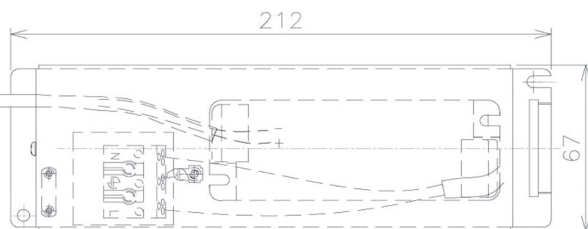

Item no. DD091-2125MW9030

Series Name:  $\Phi 80$  Series Lens Type, Antiglare

Installation	Recessed mount
Type	$\Phi 80$ Series Lens Type, Antiglare
Fixture wattage	21W
Beam angle	20 deg
Color Temp.	3000K
CRI	Ra>90
Luminous	1084 lm
Body	Die-cast aluminum alloy
Body finish	N/A
Trim finish	White
Reflector finish	Mirror
IP Rate	IP20
Light source	COB module
Input Voltage	AC220~240V
Dimming Type	Non-Dimmable
Certificate	CE, CCC
Cut Hole	80mm

Height (Weight)	
36.0W	162 (0.7kg)
28.5W	162 (0.7kg)
21.0W	122 (0.6kg)
14.2W	122 (0.6kg)
7.4W	102 (0.6kg)
5.0W	102 (0.4kg)