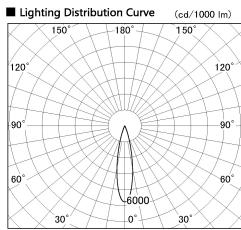

Item no. DD091-2125MW9030

Series Name:  $\Phi 80$  Series Lens Type, Antiglare

Installation	Recessed mount
Type	$\Phi 80$ Series Lens Type, Antiglare
Fixture wattage	21W
Beam angle	20 deg
Color Temp.	3000K
CRI	Ra>90
Luminous	1084 lm
Body	Die-cast aluminum alloy
Body finish	N/A
Trim finish	White
Reflector finish	Mirror
IP Rate	IP20
Light source	COB module
Input Voltage	AC220~240V
Dimming Type	Non-Dimmable
Certificate	CE, CCC
Cut Hole	80mm

Height (Weight)	
36.0W	162 (0.7kg)
28.5W	162 (0.7kg)
21.0W	122 (0.6kg)
14.2W	122 (0.6kg)
7.4W	102 (0.6kg)
5.0W	102 (0.4kg)