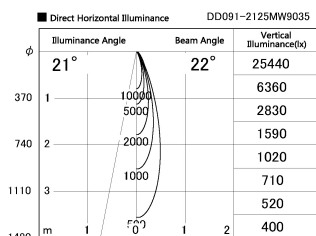

Item no. DD091-2125MW9035

Series Name:  $\Phi 80$  Series Lens Type, Antiglare

Installation	Recessed mount
Type	
Fixture wattage	21W
Beam angle	20 deg
Color Temp.	3500K
CRI	Ra>90
Luminous	1106 lm
Body	Die-cast aluminum alloy
Body finish	N/A
Trim finish	White
Reflector finish	Mirror
IP Rate	IP20
Light source	COB module
Input Voltage	AC220~240V
Dimming Type	Non-Dimmable
Certificate	CE, CCC
Cut Hole	80mm

Height (Weight)	
36.0W	162 (0.7kg)
28.5W	162 (0.7kg)
21.0W	122 (0.6kg)
14.2W	122 (0.6kg)
7.4W	102 (0.6kg)
5.0W	102 (0.4kg)