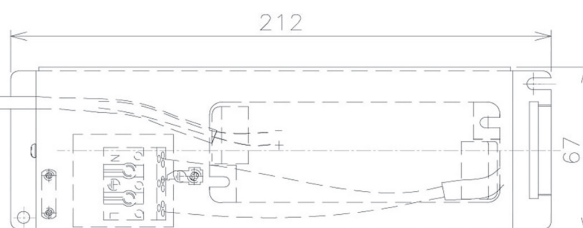

Item no. DD091-2125MW9035

Series Name:  $\Phi 80$  Series Lens Type, Antiglare

Installation	Recessed mount
Type	
Fixture wattage	21W
Beam angle	20 deg
Color Temp.	3500K
CRI	Ra>90
Luminous	1106 lm
Body	Die-cast aluminum alloy
Body finish	N/A
Trim finish	White
Reflector finish	Mirror
IP Rate	IP20
Light source	COB module
Input Voltage	AC220~240V
Dimming Type	Non-Dimmable
Certificate	CE, CCC
Cut Hole	80mm

Height (Weight)	
36.0W	162 (0.7kg)
28.5W	162 (0.7kg)
21.0W	122 (0.6kg)
14.2W	122 (0.6kg)
7.4W	102 (0.6kg)
5.0W	102 (0.4kg)