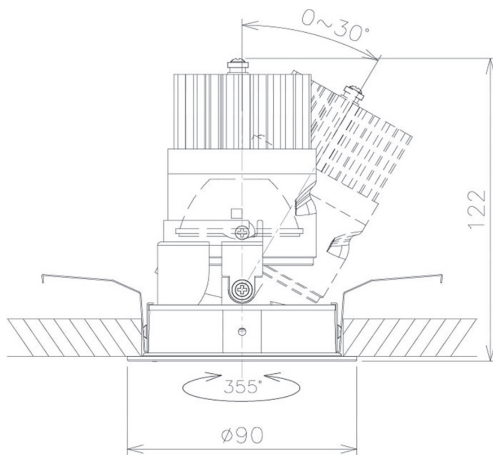

Item no. DD091-2125MW9035

Series Name: Φ 80 Series Lens Type, Antiglare

Installation	Recessed mount
Type	Φ 80 Series Lens Type, Antiglare
Fixture wattage	21W
Beam angle	20 deg
Color Temp.	3500K
CRI	Ra>90
Luminous	1106 lm
Body	Die-cast aluminum alloy
Body finish	N/A
Trim finish	White
Reflector finish	Mirror
IP Rate	IP20
Light source	COB module
Input Voltage	AC220~240V
Dimming Type	Non-Dimmable
Certificate	CE, CCC
Cut Hole	80mm

Height (Weight)	
36.0W	162 (0.7kg)
28.5W	162 (0.7kg)
21.0W	122 (0.6kg)
14.2W	122 (0.6kg)
7.4W	102 (0.6kg)
5.0W	102 (0.4kg)