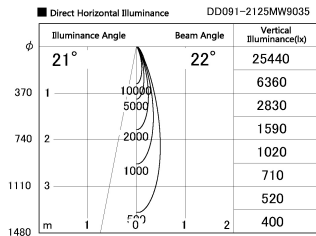

Item no. DD091-2125MW9035

Series Name: Φ 80 Series Lens Type, Antiglare

Installation	Recessed mount
Type	Φ 80 Series Lens Type, Antiglare
Fixture wattage	21W
Beam angle	20 deg
Color Temp.	3500K
CRI	Ra>90
Luminous	1106 lm
Body	Die-cast aluminum alloy
Body finish	N/A
Trim finish	White
Reflector finish	Mirror
IP Rate	IP20
Light source	COB module
Input Voltage	AC220~240V
Dimming Type	Non-Dimmable
Certificate	CE, CCC
Cut Hole	80mm

Height (Weight)	
36.0W	162 (0.7kg)
28.5W	162 (0.7kg)
21.0W	122 (0.6kg)
14.2W	122 (0.6kg)
7.4W	102 (0.6kg)
5.0W	102 (0.4kg)