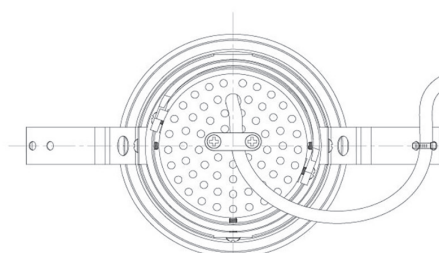

Item no. DD091-2125MW9035

Series Name:  $\Phi 80$  Series Lens Type, Antiglare

Installation	Recessed mount
Type	
Fixture wattage	21W
Beam angle	20 deg
Color Temp.	3500K
CRI	Ra>90
Luminous	1106 lm
Body	Die-cast aluminum alloy
Body finish	N/A
Trim finish	White
Reflector finish	Mirror
IP Rate	IP20
Light source	COB module
Input Voltage	AC220~240V
Dimming Type	Non-Dimmable
Certificate	CE, CCC
Cut Hole	80mm

Height (Weight)	
36.0W	162 (0.7kg)
28.5W	162 (0.7kg)
21.0W	122 (0.6kg)
14.2W	122 (0.6kg)
7.4W	102 (0.6kg)
5.0W	102 (0.4kg)