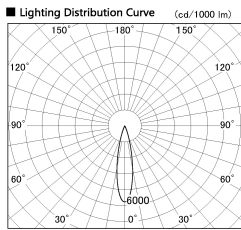

Item no. DD091-2125MW9035

Series Name: Φ 80 Series Lens Type, Antiglare

Installation	Recessed mount
Type	Φ 80 Series Lens Type, Antiglare
Fixture wattage	21W
Beam angle	20 deg
Color Temp.	3500K
CRI	Ra>90
Luminous	1106 lm
Body	Die-cast aluminum alloy
Body finish	N/A
Trim finish	White
Reflector finish	Mirror
IP Rate	IP20
Light source	COB module
Input Voltage	AC220~240V
Dimming Type	Non-Dimmable
Certificate	CE, CCC
Cut Hole	80mm

Height (Weight)	
36.0W	162 (0.7kg)
28.5W	162 (0.7kg)
21.0W	122 (0.6kg)
14.2W	122 (0.6kg)
7.4W	102 (0.6kg)
5.0W	102 (0.4kg)