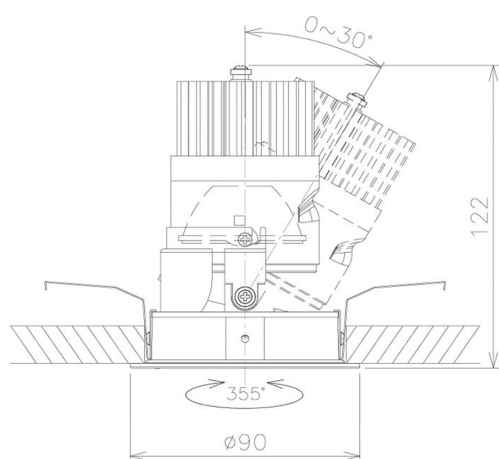

Item no. DD091-2125MW9035

Series Name:  $\Phi 80$  Series Lens Type, Antiglare

Installation	Recessed mount
Type	
Fixture wattage	21W
Beam angle	20 deg
Color Temp.	3500K
CRI	Ra>90
Luminous	1106 lm
Body	Die-cast aluminum alloy
Body finish	N/A
Trim finish	White
Reflector finish	Mirror
IP Rate	IP20
Light source	COB module
Input Voltage	AC220~240V
Dimming Type	Non-Dimmable
Certificate	CE, CCC
Cut Hole	80mm

Height (Weight)	
36.0W	162 (0.7kg)
28.5W	162 (0.7kg)
21.0W	122 (0.6kg)
14.2W	122 (0.6kg)
7.4W	102 (0.6kg)
5.0W	102 (0.4kg)