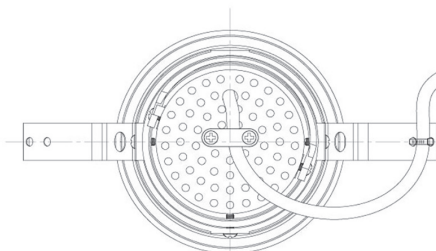

Item no. DD091-2125MW9035

Series Name: Φ 80 Series Lens Type, Antiglare

Installation	Recessed mount
Type	Φ 80 Series Lens Type, Antiglare
Fixture wattage	21W
Beam angle	20 deg
Color Temp.	3500K
CRI	Ra>90
Luminous	1106 lm
Body	Die-cast aluminum alloy
Body finish	N/A
Trim finish	White
Reflector finish	Mirror
IP Rate	IP20
Light source	COB module
Input Voltage	AC220~240V
Dimming Type	Non-Dimmable
Certificate	CE, CCC
Cut Hole	80mm

Height (Weight)	
36.0W	162 (0.7kg)
28.5W	162 (0.7kg)
21.0W	122 (0.6kg)
14.2W	122 (0.6kg)
7.4W	102 (0.6kg)
5.0W	102 (0.4kg)