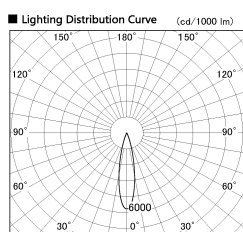

Item no. DD091-2125MW9035

Series Name:  $\Phi 80$  Series Lens Type, Antiglare

Installation	Recessed mount
Type	
Fixture wattage	21W
Beam angle	20 deg
Color Temp.	3500K
CRI	Ra>90
Luminous	1106 lm
Body	Die-cast aluminum alloy
Body finish	N/A
Trim finish	White
Reflector finish	Mirror
IP Rate	IP20
Light source	COB module
Input Voltage	AC220~240V
Dimming Type	Non-Dimmable
Certificate	CE, CCC
Cut Hole	80mm

Height (Weight)	
36.0W	162 (0.7kg)
28.5W	162 (0.7kg)
21.0W	122 (0.6kg)
14.2W	122 (0.6kg)
7.4W	102 (0.6kg)
5.0W	102 (0.4kg)