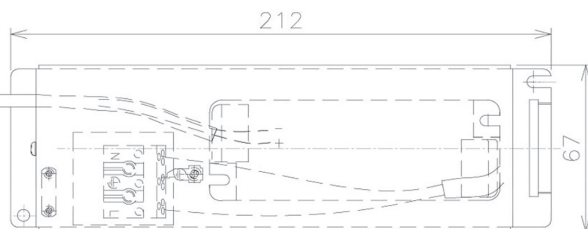

Item no. DD091-2125MW9035

Series Name: Φ 80 Series Lens Type, Antiglare

Installation	Recessed mount
Type	Φ 80 Series Lens Type, Antiglare
Fixture wattage	21W
Beam angle	20 deg
Color Temp.	3500K
CRI	Ra>90
Luminous	1106 lm
Body	Die-cast aluminum alloy
Body finish	N/A
Trim finish	White
Reflector finish	Mirror
IP Rate	IP20
Light source	COB module
Input Voltage	AC220~240V
Dimming Type	Non-Dimmable
Certificate	CE, CCC
Cut Hole	80mm

Height (Weight)	
36.0W	162 (0.7kg)
28.5W	162 (0.7kg)
21.0W	122 (0.6kg)
14.2W	122 (0.6kg)
7.4W	102 (0.6kg)
5.0W	102 (0.4kg)