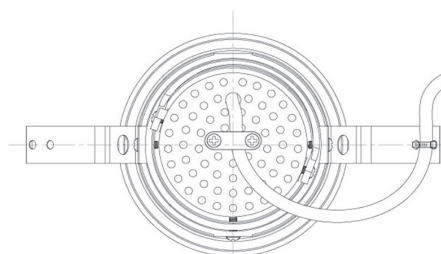

Item no. DD091-2125MW9040

Series Name: $\Phi 80$ Series Lens Type, Antiglare

| | |
|------------------|---------------------------------------|
| Installation | Recessed mount |
| Type | $\Phi 80$ Series Lens Type, Antiglare |
| Fixture wattage | 21W |
| Beam angle | 20 deg |
| Color Temp. | 4000K |
| CRI | Ra>90 |
| Luminous | 1117 lm |
| Body | Die-cast aluminum alloy |
| Body finish | N/A |
| Trim finish | White |
| Reflector finish | Mirror |
| IP Rate | IP20 |
| Light source | COB module |
| Input Voltage | AC220~240V |
| Dimming Type | Non-Dimmable |
| Certificate | CE, CCC |
| Cut Hole | 80mm |

| Height (Weight) | |
|-----------------|-------------|
| 36.0W | 162 (0.7kg) |
| 28.5W | 162 (0.7kg) |
| 21.0W | 122 (0.6kg) |
| 14.2W | 122 (0.6kg) |
| 7.4W | 102 (0.6kg) |
| 5.0W | 102 (0.4kg) |