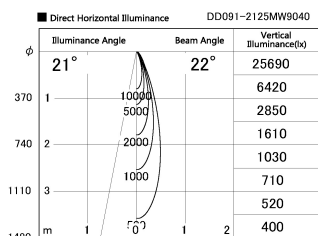

Item no. DD091-2125MW9040

Series Name: $\Phi 80$ Series Lens Type, Antiglare

| | |
|------------------|---------------------------------------|
| Installation | Recessed mount |
| Type | $\Phi 80$ Series Lens Type, Antiglare |
| Fixture wattage | 21W |
| Beam angle | 20 deg |
| Color Temp. | 4000K |
| CRI | Ra>90 |
| Luminous | 1117 lm |
| Body | Die-cast aluminum alloy |
| Body finish | N/A |
| Trim finish | White |
| Reflector finish | Mirror |
| IP Rate | IP20 |
| Light source | COB module |
| Input Voltage | AC220~240V |
| Dimming Type | Non-Dimmable |
| Certificate | CE, CCC |
| Cut Hole | 80mm |

| Height (Weight) | |
|-----------------|-------------|
| 36.0W | 162 (0.7kg) |
| 28.5W | 162 (0.7kg) |
| 21.0W | 122 (0.6kg) |
| 14.2W | 122 (0.6kg) |
| 7.4W | 102 (0.6kg) |
| 5.0W | 102 (0.4kg) |