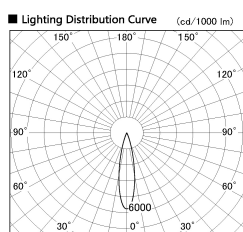

Item no. DD091-2125MW9040

Series Name: $\Phi 80$ Series Lens Type, Antiglare

| | |
|------------------|---------------------------------------|
| Installation | Recessed mount |
| Type | $\Phi 80$ Series Lens Type, Antiglare |
| Fixture wattage | 21W |
| Beam angle | 20 deg |
| Color Temp. | 4000K |
| CRI | Ra>90 |
| Luminous | 1117 lm |
| Body | Die-cast aluminum alloy |
| Body finish | N/A |
| Trim finish | White |
| Reflector finish | Mirror |
| IP Rate | IP20 |
| Light source | COB module |
| Input Voltage | AC220~240V |
| Dimming Type | Non-Dimmable |
| Certificate | CE, CCC |
| Cut Hole | 80mm |

| Height (Weight) | |
|-----------------|-------------|
| 36.0W | 162 (0.7kg) |
| 28.5W | 162 (0.7kg) |
| 21.0W | 122 (0.6kg) |
| 14.2W | 122 (0.6kg) |
| 7.4W | 102 (0.6kg) |
| 5.0W | 102 (0.4kg) |