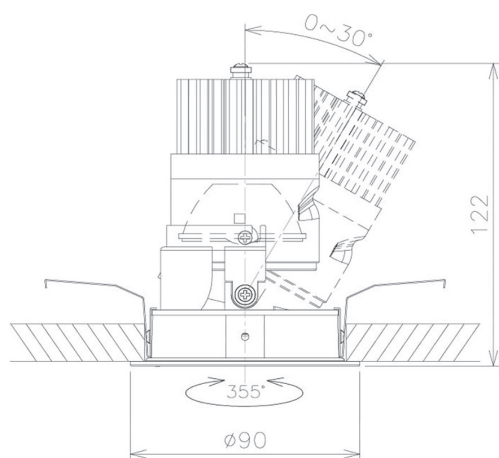

Item no. DD091-2125MW9040

Series Name: $\Phi 80$ Series Lens Type, Antiglare

| | |
|------------------|---------------------------------------|
| Installation | Recessed mount |
| Type | $\Phi 80$ Series Lens Type, Antiglare |
| Fixture wattage | 21W |
| Beam angle | 20 deg |
| Color Temp. | 4000K |
| CRI | Ra>90 |
| Luminous | 1117 lm |
| Body | Die-cast aluminum alloy |
| Body finish | N/A |
| Trim finish | White |
| Reflector finish | Mirror |
| IP Rate | IP20 |
| Light source | COB module |
| Input Voltage | AC220~240V |
| Dimming Type | Non-Dimmable |
| Certificate | CE, CCC |
| Cut Hole | 80mm |

| Height (Weight) | |
|-----------------|-------------|
| 36.0W | 162 (0.7kg) |
| 28.5W | 162 (0.7kg) |
| 21.0W | 122 (0.6kg) |
| 14.2W | 122 (0.6kg) |
| 7.4W | 102 (0.6kg) |
| 5.0W | 102 (0.4kg) |