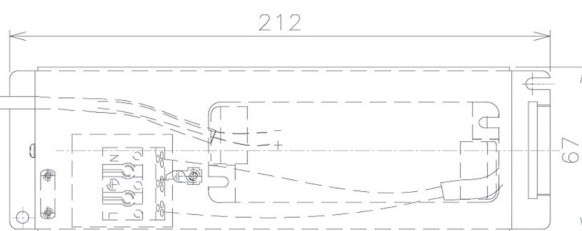

Item no. DD091-2125MW9040

Series Name: $\Phi 80$ Series Lens Type, Antiglare

| | |
|------------------|---------------------------------------|
| Installation | Recessed mount |
| Type | $\Phi 80$ Series Lens Type, Antiglare |
| Fixture wattage | 21W |
| Beam angle | 20 deg |
| Color Temp. | 4000K |
| CRI | Ra>90 |
| Luminous | 1117 lm |
| Body | Die-cast aluminum alloy |
| Body finish | N/A |
| Trim finish | White |
| Reflector finish | Mirror |
| IP Rate | IP20 |
| Light source | COB module |
| Input Voltage | AC220~240V |
| Dimming Type | Non-Dimmable |
| Certificate | CE, CCC |
| Cut Hole | 80mm |

| Height (Weight) | |
|-----------------|-------------|
| 36.0W | 162 (0.7kg) |
| 28.5W | 162 (0.7kg) |
| 21.0W | 122 (0.6kg) |
| 14.2W | 122 (0.6kg) |
| 7.4W | 102 (0.6kg) |
| 5.0W | 102 (0.4kg) |