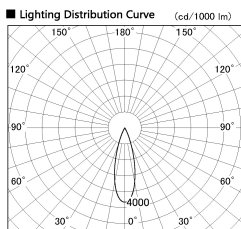

Item no. DD091-2130MB9027

Series Name: Φ 80 Series Lens Type, Antiglare

Installation	Recessed mount
Type	
Fixture wattage	21W
Beam angle	30 deg
Color Temp.	2700K
CRI	Ra>90
Luminous	1134 lm
Body	Die-cast aluminum alloy
Body finish	N/A
Trim finish	Black
Reflector finish	Mirror
IP Rate	IP20
Light source	COB module
Input Voltage	AC220~240V
Dimming Type	Non-Dimmable
Certificate	CE, CCC
Cut Hole	80mm

Height (Weight)	
36.0W	162 (0.7kg)
28.5W	162 (0.7kg)
21.0W	122 (0.6kg)
14.2W	122 (0.6kg)
7.4W	102 (0.6kg)
5.0W	102 (0.4kg)