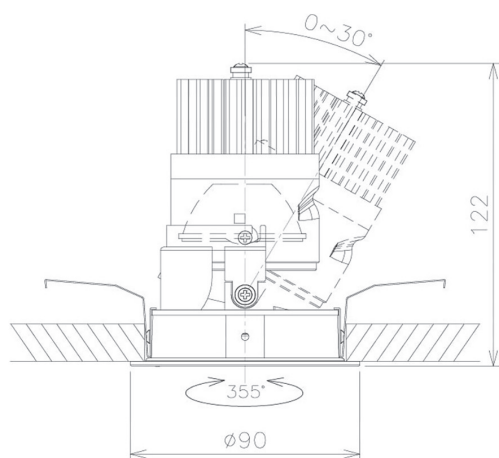

Item no. DD091-2130MB9027

Series Name: $\Phi 80$ Series Lens Type, Antiglare

Installation	Recessed mount
Type	$\Phi 80$ Series Lens Type, Antiglare
Fixture wattage	21W
Beam angle	30 deg
Color Temp.	2700K
CRI	Ra>90
Luminous	1134 lm
Body	Die-cast aluminum alloy
Body finish	N/A
Trim finish	Black
Reflector finish	Mirror
IP Rate	IP20
Light source	COB module
Input Voltage	AC220~240V
Dimming Type	Non-Dimmable
Certificate	CE, CCC
Cut Hole	80mm

Height (Weight)	
36.0W	162 (0.7kg)
28.5W	162 (0.7kg)
21.0W	122 (0.6kg)
14.2W	122 (0.6kg)
7.4W	102 (0.6kg)
5.0W	102 (0.4kg)