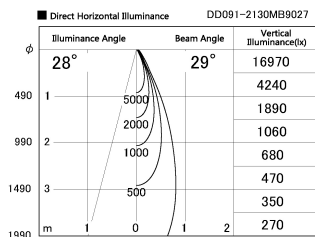

Item no. DD091-2130MB9027

Series Name: Φ 80 Series Lens Type, Antiglare

Installation	Recessed mount
Type	
Fixture wattage	21W
Beam angle	30 deg
Color Temp.	2700K
CRI	Ra>90
Luminous	1134 lm
Body	Die-cast aluminum alloy
Body finish	N/A
Trim finish	Black
Reflector finish	Mirror
IP Rate	IP20
Light source	COB module
Input Voltage	AC220~240V
Dimming Type	Non-Dimmable
Certificate	CE, CCC
Cut Hole	80mm

Height (Weight)	
36.0W	162 (0.7kg)
28.5W	162 (0.7kg)
21.0W	122 (0.6kg)
14.2W	122 (0.6kg)
7.4W	102 (0.6kg)
5.0W	102 (0.4kg)