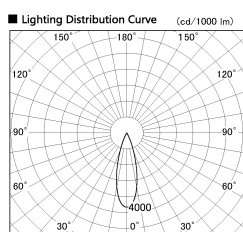

Item no. DD091-2130MB9027

Series Name: $\Phi 80$ Series Lens Type, Antiglare

Installation	Recessed mount
Type	$\Phi 80$ Series Lens Type, Antiglare
Fixture wattage	21W
Beam angle	30 deg
Color Temp.	2700K
CRI	Ra>90
Luminous	1134 lm
Body	Die-cast aluminum alloy
Body finish	N/A
Trim finish	Black
Reflector finish	Mirror
IP Rate	IP20
Light source	COB module
Input Voltage	AC220~240V
Dimming Type	Non-Dimmable
Certificate	CE, CCC
Cut Hole	80mm

Height (Weight)	
36.0W	162 (0.7kg)
28.5W	162 (0.7kg)
21.0W	122 (0.6kg)
14.2W	122 (0.6kg)
7.4W	102 (0.6kg)
5.0W	102 (0.4kg)