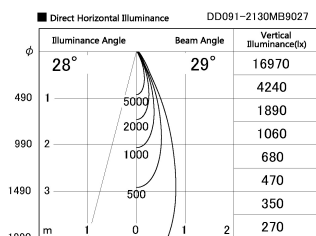

Item no. DD091-2130MB9027

Series Name: $\Phi 80$ Series Lens Type, Antiglare

Installation	Recessed mount
Type	$\Phi 80$ Series Lens Type, Antiglare
Fixture wattage	21W
Beam angle	30 deg
Color Temp.	2700K
CRI	Ra>90
Luminous	1134 lm
Body	Die-cast aluminum alloy
Body finish	N/A
Trim finish	Black
Reflector finish	Mirror
IP Rate	IP20
Light source	COB module
Input Voltage	AC220~240V
Dimming Type	Non-Dimmable
Certificate	CE, CCC
Cut Hole	80mm

Height (Weight)	
36.0W	162 (0.7kg)
28.5W	162 (0.7kg)
21.0W	122 (0.6kg)
14.2W	122 (0.6kg)
7.4W	102 (0.6kg)
5.0W	102 (0.4kg)