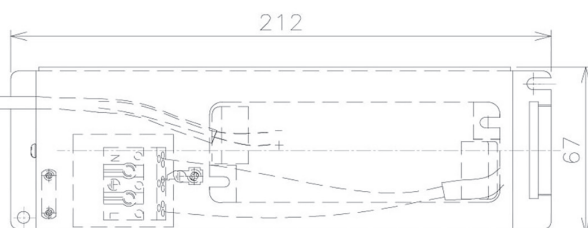

Item no. DD091-2130MB9027

Series Name: Φ 80 Series Lens Type, Antiglare

Installation	Recessed mount
Type	
Fixture wattage	21W
Beam angle	30 deg
Color Temp.	2700K
CRI	Ra>90
Luminous	1134 lm
Body	Die-cast aluminum alloy
Body finish	N/A
Trim finish	Black
Reflector finish	Mirror
IP Rate	IP20
Light source	COB module
Input Voltage	AC220~240V
Dimming Type	Non-Dimmable
Certificate	CE, CCC
Cut Hole	80mm

Height (Weight)	
36.0W	162 (0.7kg)
28.5W	162 (0.7kg)
21.0W	122 (0.6kg)
14.2W	122 (0.6kg)
7.4W	102 (0.6kg)
5.0W	102 (0.4kg)