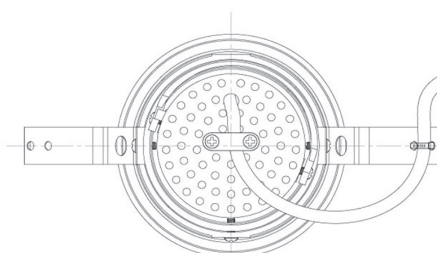

Item no. DD091-2130MB9027

Series Name: Φ 80 Series Lens Type, Antiglare

Installation	Recessed mount
Type	
Fixture wattage	21W
Beam angle	30 deg
Color Temp.	2700K
CRI	Ra>90
Luminous	1134 lm
Body	Die-cast aluminum alloy
Body finish	N/A
Trim finish	Black
Reflector finish	Mirror
IP Rate	IP20
Light source	COB module
Input Voltage	AC220~240V
Dimming Type	Non-Dimmable
Certificate	CE, CCC
Cut Hole	80mm

Height (Weight)	
36.0W	162 (0.7kg)
28.5W	162 (0.7kg)
21.0W	122 (0.6kg)
14.2W	122 (0.6kg)
7.4W	102 (0.6kg)
5.0W	102 (0.4kg)