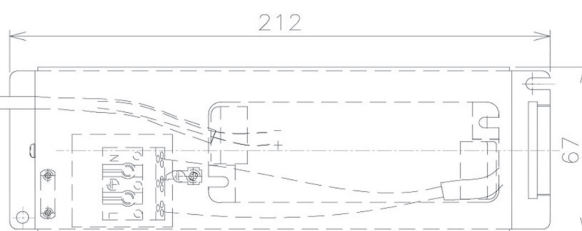

Item no. DD091-2130MB9027

Series Name: $\Phi 80$ Series Lens Type, Antiglare

Installation	Recessed mount
Type	$\Phi 80$ Series Lens Type, Antiglare
Fixture wattage	21W
Beam angle	30 deg
Color Temp.	2700K
CRI	Ra>90
Luminous	1134 lm
Body	Die-cast aluminum alloy
Body finish	N/A
Trim finish	Black
Reflector finish	Mirror
IP Rate	IP20
Light source	COB module
Input Voltage	AC220~240V
Dimming Type	Non-Dimmable
Certificate	CE, CCC
Cut Hole	80mm

Height (Weight)	
36.0W	162 (0.7kg)
28.5W	162 (0.7kg)
21.0W	122 (0.6kg)
14.2W	122 (0.6kg)
7.4W	102 (0.6kg)
5.0W	102 (0.4kg)