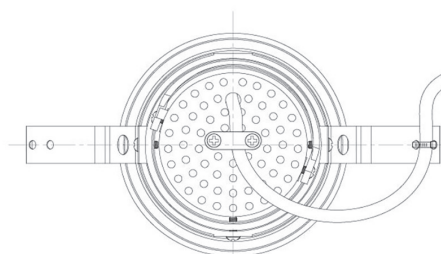

Item no. DD091-2130MB9027

Series Name: $\Phi 80$ Series Lens Type, Antiglare

Installation	Recessed mount
Type	$\Phi 80$ Series Lens Type, Antiglare
Fixture wattage	21W
Beam angle	30 deg
Color Temp.	2700K
CRI	Ra>90
Luminous	1134 lm
Body	Die-cast aluminum alloy
Body finish	N/A
Trim finish	Black
Reflector finish	Mirror
IP Rate	IP20
Light source	COB module
Input Voltage	AC220~240V
Dimming Type	Non-Dimmable
Certificate	CE, CCC
Cut Hole	80mm

Height (Weight)	
36.0W	162 (0.7kg)
28.5W	162 (0.7kg)
21.0W	122 (0.6kg)
14.2W	122 (0.6kg)
7.4W	102 (0.6kg)
5.0W	102 (0.4kg)