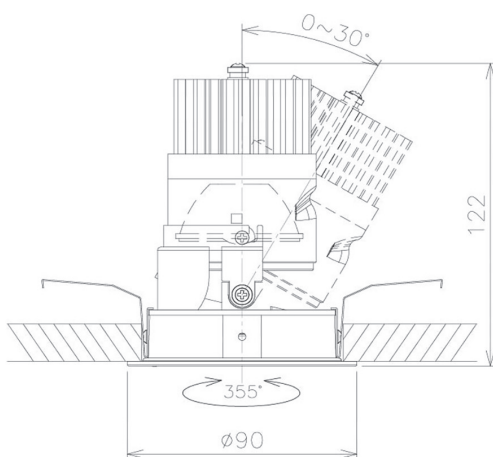

Item no. DD091-2130MB9027

Series Name: Φ 80 Series Lens Type, Antiglare

Installation	Recessed mount
Type	
Fixture wattage	21W
Beam angle	30 deg
Color Temp.	2700K
CRI	Ra>90
Luminous	1134 lm
Body	Die-cast aluminum alloy
Body finish	N/A
Trim finish	Black
Reflector finish	Mirror
IP Rate	IP20
Light source	COB module
Input Voltage	AC220~240V
Dimming Type	Non-Dimmable
Certificate	CE, CCC
Cut Hole	80mm

Height (Weight)	
36.0W	162 (0.7kg)
28.5W	162 (0.7kg)
21.0W	122 (0.6kg)
14.2W	122 (0.6kg)
7.4W	102 (0.6kg)
5.0W	102 (0.4kg)