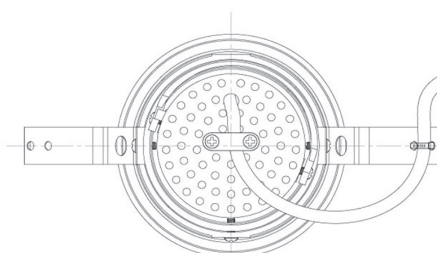

Item no. DD091-2130MB9030

Series Name: $\Phi 80$ Series Lens Type, Antiglare

Installation	Recessed mount
Type	
Fixture wattage	21W
Beam angle	30 deg
Color Temp.	3000K
CRI	Ra>90
Luminous	1182 lm
Body	Die-cast aluminum alloy
Body finish	N/A
Trim finish	Black
Reflector finish	Mirror
IP Rate	IP20
Light source	COB module
Input Voltage	AC220~240V
Dimming Type	Non-Dimmable
Certificate	CE, CCC
Cut Hole	80mm

Height (Weight)	
36.0W	162 (0.7kg)
28.5W	162 (0.7kg)
21.0W	122 (0.6kg)
14.2W	122 (0.6kg)
7.4W	102 (0.6kg)
5.0W	102 (0.4kg)