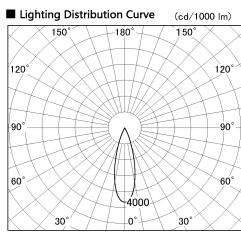

Item no. DD091-2130MB9030

Series Name: $\Phi 80$ Series Lens Type, Antiglare

Installation	Recessed mount
Type	$\Phi 80$ Series Lens Type, Antiglare
Fixture wattage	21W
Beam angle	30 deg
Color Temp.	3000K
CRI	Ra>90
Luminous	1182 lm
Body	Die-cast aluminum alloy
Body finish	N/A
Trim finish	Black
Reflector finish	Mirror
IP Rate	IP20
Light source	COB module
Input Voltage	AC220~240V
Dimming Type	Non-Dimmable
Certificate	CE, CCC
Cut Hole	80mm

Height (Weight)	
36.0W	162 (0.7kg)
28.5W	162 (0.7kg)
21.0W	122 (0.6kg)
14.2W	122 (0.6kg)
7.4W	102 (0.6kg)
5.0W	102 (0.4kg)