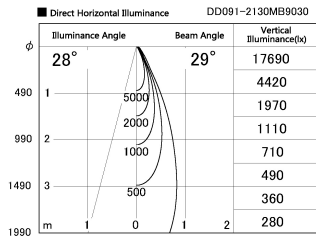

Item no. DD091-2130MB9030

Series Name: $\Phi 80$ Series Lens Type, Antiglare

Installation	Recessed mount
Type	$\Phi 80$ Series Lens Type, Antiglare
Fixture wattage	21W
Beam angle	30 deg
Color Temp.	3000K
CRI	Ra>90
Luminous	1182 lm
Body	Die-cast aluminum alloy
Body finish	N/A
Trim finish	Black
Reflector finish	Mirror
IP Rate	IP20
Light source	COB module
Input Voltage	AC220~240V
Dimming Type	Non-Dimmable
Certificate	CE, CCC
Cut Hole	80mm

Height (Weight)	
36.0W	162 (0.7kg)
28.5W	162 (0.7kg)
21.0W	122 (0.6kg)
14.2W	122 (0.6kg)
7.4W	102 (0.6kg)
5.0W	102 (0.4kg)