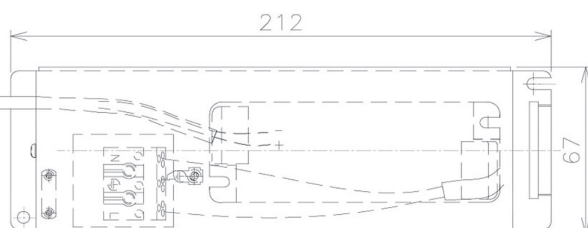

Item no. DD091-2130MB9030

Series Name: $\Phi 80$ Series Lens Type, Antiglare

Installation	Recessed mount
Type	$\Phi 80$ Series Lens Type, Antiglare
Fixture wattage	21W
Beam angle	30 deg
Color Temp.	3000K
CRI	Ra>90
Luminous	1182 lm
Body	Die-cast aluminum alloy
Body finish	N/A
Trim finish	Black
Reflector finish	Mirror
IP Rate	IP20
Light source	COB module
Input Voltage	AC220~240V
Dimming Type	Non-Dimmable
Certificate	CE, CCC
Cut Hole	80mm

Height (Weight)	
36.0W	162 (0.7kg)
28.5W	162 (0.7kg)
21.0W	122 (0.6kg)
14.2W	122 (0.6kg)
7.4W	102 (0.6kg)
5.0W	102 (0.4kg)