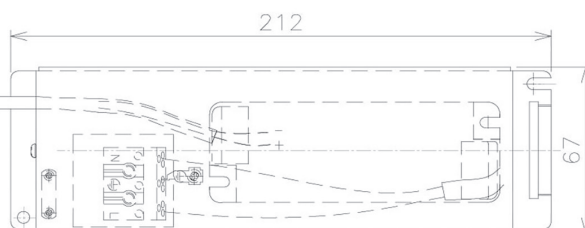

Item no. DD091-2130MB9030

Series Name: $\Phi 80$ Series Lens Type, Antiglare

Installation	Recessed mount
Type	
Fixture wattage	21W
Beam angle	30 deg
Color Temp.	3000K
CRI	Ra>90
Luminous	1182 lm
Body	Die-cast aluminum alloy
Body finish	N/A
Trim finish	Black
Reflector finish	Mirror
IP Rate	IP20
Light source	COB module
Input Voltage	AC220~240V
Dimming Type	Non-Dimmable
Certificate	CE, CCC
Cut Hole	80mm

Height (Weight)	
36.0W	162 (0.7kg)
28.5W	162 (0.7kg)
21.0W	122 (0.6kg)
14.2W	122 (0.6kg)
7.4W	102 (0.6kg)
5.0W	102 (0.4kg)