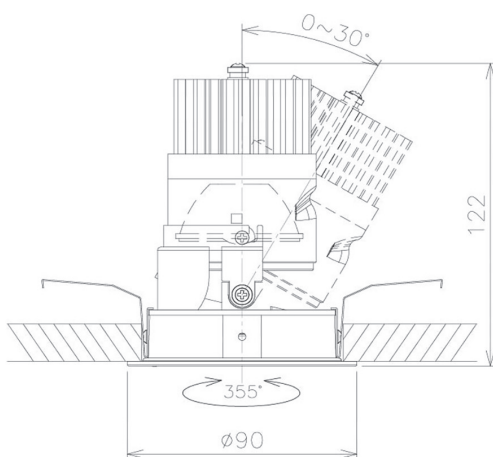

Item no. DD091-2130MB9030

Series Name: $\Phi 80$ Series Lens Type, Antiglare

Installation	Recessed mount
Type	
Fixture wattage	21W
Beam angle	30 deg
Color Temp.	3000K
CRI	Ra>90
Luminous	1182 lm
Body	Die-cast aluminum alloy
Body finish	N/A
Trim finish	Black
Reflector finish	Mirror
IP Rate	IP20
Light source	COB module
Input Voltage	AC220~240V
Dimming Type	Non-Dimmable
Certificate	CE, CCC
Cut Hole	80mm

Height (Weight)	
36.0W	162 (0.7kg)
28.5W	162 (0.7kg)
21.0W	122 (0.6kg)
14.2W	122 (0.6kg)
7.4W	102 (0.6kg)
5.0W	102 (0.4kg)