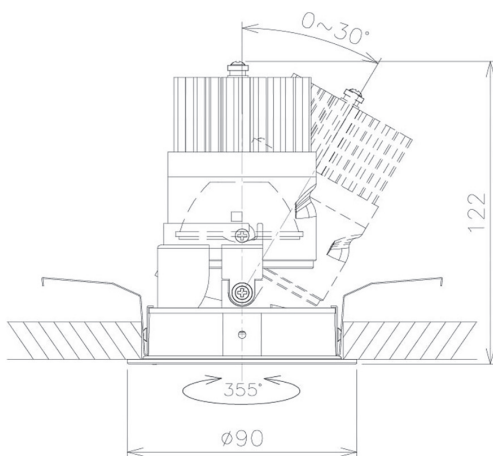

Item no. DD091-2130MB9030

Series Name: $\Phi 80$ Series Lens Type, Antiglare

Installation	Recessed mount
Type	$\Phi 80$ Series Lens Type, Antiglare
Fixture wattage	21W
Beam angle	30 deg
Color Temp.	3000K
CRI	Ra>90
Luminous	1182 lm
Body	Die-cast aluminum alloy
Body finish	N/A
Trim finish	Black
Reflector finish	Mirror
IP Rate	IP20
Light source	COB module
Input Voltage	AC220~240V
Dimming Type	Non-Dimmable
Certificate	CE, CCC
Cut Hole	80mm

Height (Weight)	
36.0W	162 (0.7kg)
28.5W	162 (0.7kg)
21.0W	122 (0.6kg)
14.2W	122 (0.6kg)
7.4W	102 (0.6kg)
5.0W	102 (0.4kg)