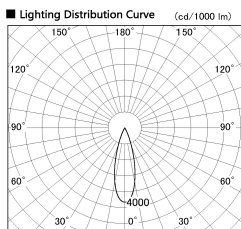

Item no. DD091-2130MB9030

Series Name: $\Phi 80$ Series Lens Type, Antiglare

Installation	Recessed mount
Type	
Fixture wattage	21W
Beam angle	30 deg
Color Temp.	3000K
CRI	Ra>90
Luminous	1182 lm
Body	Die-cast aluminum alloy
Body finish	N/A
Trim finish	Black
Reflector finish	Mirror
IP Rate	IP20
Light source	COB module
Input Voltage	AC220~240V
Dimming Type	Non-Dimmable
Certificate	CE, CCC
Cut Hole	80mm

Height (Weight)	
36.0W	162 (0.7kg)
28.5W	162 (0.7kg)
21.0W	122 (0.6kg)
14.2W	122 (0.6kg)
7.4W	102 (0.6kg)
5.0W	102 (0.4kg)