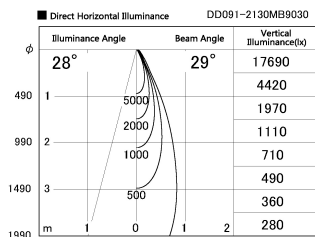

Item no. DD091-2130MB9030

Series Name: $\Phi 80$ Series Lens Type, Antiglare

Installation	Recessed mount
Type	
Fixture wattage	21W
Beam angle	30 deg
Color Temp.	3000K
CRI	Ra>90
Luminous	1182 lm
Body	Die-cast aluminum alloy
Body finish	N/A
Trim finish	Black
Reflector finish	Mirror
IP Rate	IP20
Light source	COB module
Input Voltage	AC220~240V
Dimming Type	Non-Dimmable
Certificate	CE, CCC
Cut Hole	80mm

Height (Weight)	
36.0W	162 (0.7kg)
28.5W	162 (0.7kg)
21.0W	122 (0.6kg)
14.2W	122 (0.6kg)
7.4W	102 (0.6kg)
5.0W	102 (0.4kg)