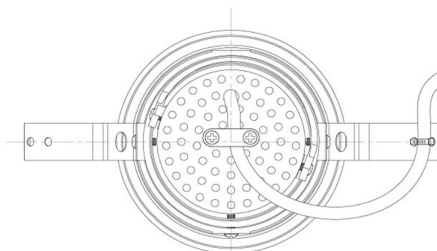

Item no. DD091-2130MB9030

Series Name: $\Phi 80$ Series Lens Type, Antiglare

Installation	Recessed mount
Type	$\Phi 80$ Series Lens Type, Antiglare
Fixture wattage	21W
Beam angle	30 deg
Color Temp.	3000K
CRI	Ra>90
Luminous	1182 lm
Body	Die-cast aluminum alloy
Body finish	N/A
Trim finish	Black
Reflector finish	Mirror
IP Rate	IP20
Light source	COB module
Input Voltage	AC220~240V
Dimming Type	Non-Dimmable
Certificate	CE, CCC
Cut Hole	80mm

Height (Weight)	
36.0W	162 (0.7kg)
28.5W	162 (0.7kg)
21.0W	122 (0.6kg)
14.2W	122 (0.6kg)
7.4W	102 (0.6kg)
5.0W	102 (0.4kg)