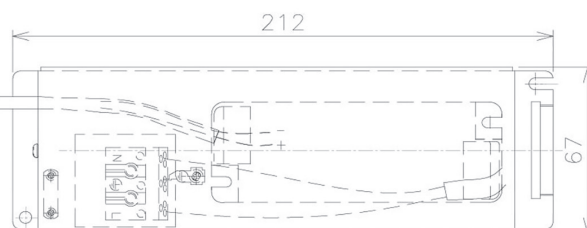

Item no. DD091-2130MB9035

Series Name: $\Phi 80$ Series Lens Type, Antiglare

Installation	Recessed mount
Type	
Fixture wattage	21W
Beam angle	30 deg
Color Temp.	3500K
CRI	Ra>90
Luminous	1206 lm
Body	Die-cast aluminum alloy
Body finish	N/A
Trim finish	Black
Reflector finish	Mirror
IP Rate	IP20
Light source	COB module
Input Voltage	AC220~240V
Dimming Type	Non-Dimmable
Certificate	CE, CCC
Cut Hole	80mm

Height (Weight)	
36.0W	162 (0.7kg)
28.5W	162 (0.7kg)
21.0W	122 (0.6kg)
14.2W	122 (0.6kg)
7.4W	102 (0.6kg)
5.0W	102 (0.4kg)