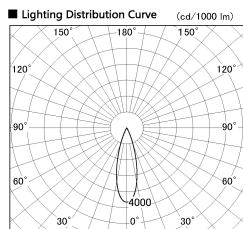

Item no. DD091-2130MB9035

Series Name: $\Phi 80$ Series Lens Type, Antiglare

Installation	Recessed mount
Type	
Fixture wattage	21W
Beam angle	30 deg
Color Temp.	3500K
CRI	Ra>90
Luminous	1206 lm
Body	Die-cast aluminum alloy
Body finish	N/A
Trim finish	Black
Reflector finish	Mirror
IP Rate	IP20
Light source	COB module
Input Voltage	AC220~240V
Dimming Type	Non-Dimmable
Certificate	CE, CCC
Cut Hole	80mm

Height (Weight)	
36.0W	162 (0.7kg)
28.5W	162 (0.7kg)
21.0W	122 (0.6kg)
14.2W	122 (0.6kg)
7.4W	102 (0.6kg)
5.0W	102 (0.4kg)