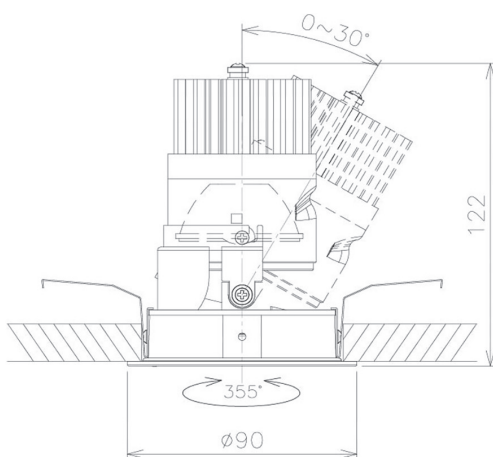

Item no. DD091-2130MB9035

Series Name: $\Phi 80$ Series Lens Type, Antiglare

Installation	Recessed mount
Type	
Fixture wattage	21W
Beam angle	30 deg
Color Temp.	3500K
CRI	Ra>90
Luminous	1206 lm
Body	Die-cast aluminum alloy
Body finish	N/A
Trim finish	Black
Reflector finish	Mirror
IP Rate	IP20
Light source	COB module
Input Voltage	AC220~240V
Dimming Type	Non-Dimmable
Certificate	CE, CCC
Cut Hole	80mm

Height (Weight)	
36.0W	162 (0.7kg)
28.5W	162 (0.7kg)
21.0W	122 (0.6kg)
14.2W	122 (0.6kg)
7.4W	102 (0.6kg)
5.0W	102 (0.4kg)