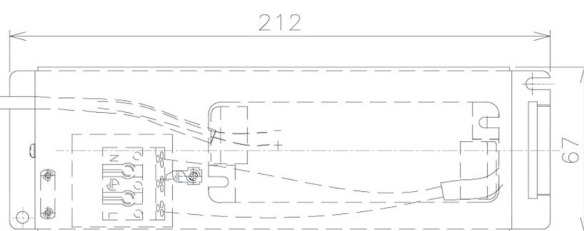

Item no. DD091-2130MB9035

Series Name: $\Phi 80$ Series Lens Type, Antiglare

Installation	Recessed mount
Type	$\Phi 80$ Series Lens Type, Antiglare
Fixture wattage	21W
Beam angle	30 deg
Color Temp.	3500K
CRI	Ra>90
Luminous	1206 lm
Body	Die-cast aluminum alloy
Body finish	N/A
Trim finish	Black
Reflector finish	Mirror
IP Rate	IP20
Light source	COB module
Input Voltage	AC220~240V
Dimming Type	Non-Dimmable
Certificate	CE, CCC
Cut Hole	80mm

Height (Weight)	
36.0W	162 (0.7kg)
28.5W	162 (0.7kg)
21.0W	122 (0.6kg)
14.2W	122 (0.6kg)
7.4W	102 (0.6kg)
5.0W	102 (0.4kg)