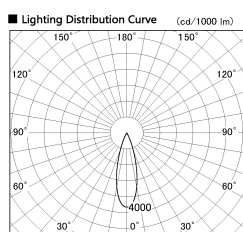

Item no. DD091-2130MB9035

Series Name: $\Phi 80$ Series Lens Type, Antiglare

Installation	Recessed mount
Type	$\Phi 80$ Series Lens Type, Antiglare
Fixture wattage	21W
Beam angle	30 deg
Color Temp.	3500K
CRI	Ra>90
Luminous	1206 lm
Body	Die-cast aluminum alloy
Body finish	N/A
Trim finish	Black
Reflector finish	Mirror
IP Rate	IP20
Light source	COB module
Input Voltage	AC220~240V
Dimming Type	Non-Dimmable
Certificate	CE, CCC
Cut Hole	80mm

Height (Weight)	
36.0W	162 (0.7kg)
28.5W	162 (0.7kg)
21.0W	122 (0.6kg)
14.2W	122 (0.6kg)
7.4W	102 (0.6kg)
5.0W	102 (0.4kg)