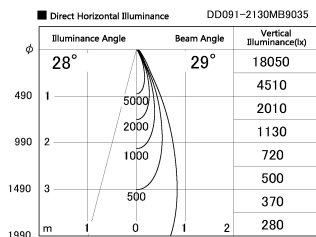

Item no. DD091-2130MB9035

Series Name: $\Phi 80$ Series Lens Type, Antiglare

Installation	Recessed mount
Type	
Fixture wattage	21W
Beam angle	30 deg
Color Temp.	3500K
CRI	Ra>90
Luminous	1206 lm
Body	Die-cast aluminum alloy
Body finish	N/A
Trim finish	Black
Reflector finish	Mirror
IP Rate	IP20
Light source	COB module
Input Voltage	AC220~240V
Dimming Type	Non-Dimmable
Certificate	CE, CCC
Cut Hole	80mm

Height (Weight)	
36.0W	162 (0.7kg)
28.5W	162 (0.7kg)
21.0W	122 (0.6kg)
14.2W	122 (0.6kg)
7.4W	102 (0.6kg)
5.0W	102 (0.4kg)