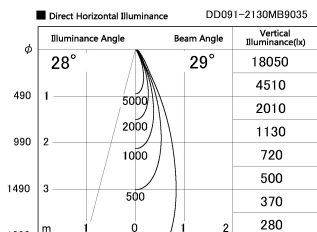

Item no. DD091-2130MB9035

Series Name: $\Phi 80$ Series Lens Type, Antiglare

Installation	Recessed mount
Type	$\Phi 80$ Series Lens Type, Antiglare
Fixture wattage	21W
Beam angle	30 deg
Color Temp.	3500K
CRI	Ra>90
Luminous	1206 lm
Body	Die-cast aluminum alloy
Body finish	N/A
Trim finish	Black
Reflector finish	Mirror
IP Rate	IP20
Light source	COB module
Input Voltage	AC220~240V
Dimming Type	Non-Dimmable
Certificate	CE, CCC
Cut Hole	80mm

Height (Weight)	
36.0W	162 (0.7kg)
28.5W	162 (0.7kg)
21.0W	122 (0.6kg)
14.2W	122 (0.6kg)
7.4W	102 (0.6kg)
5.0W	102 (0.4kg)