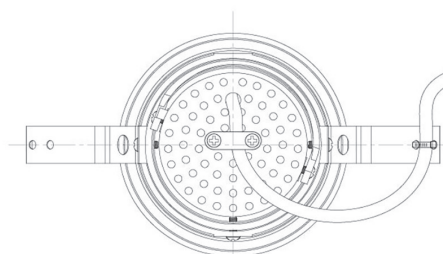

Item no. DD091-2130MB9035

Series Name: $\Phi 80$ Series Lens Type, Antiglare

Installation	Recessed mount
Type	$\Phi 80$ Series Lens Type, Antiglare
Fixture wattage	21W
Beam angle	30 deg
Color Temp.	3500K
CRI	Ra>90
Luminous	1206 lm
Body	Die-cast aluminum alloy
Body finish	N/A
Trim finish	Black
Reflector finish	Mirror
IP Rate	IP20
Light source	COB module
Input Voltage	AC220~240V
Dimming Type	Non-Dimmable
Certificate	CE, CCC
Cut Hole	80mm

Height (Weight)	
36.0W	162 (0.7kg)
28.5W	162 (0.7kg)
21.0W	122 (0.6kg)
14.2W	122 (0.6kg)
7.4W	102 (0.6kg)
5.0W	102 (0.4kg)