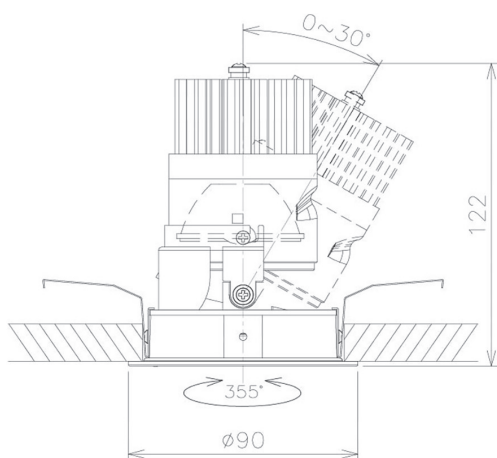

Item no. DD091-2130MB9035

Series Name: $\Phi 80$ Series Lens Type, Antiglare

Installation	Recessed mount
Type	$\Phi 80$ Series Lens Type, Antiglare
Fixture wattage	21W
Beam angle	30 deg
Color Temp.	3500K
CRI	Ra>90
Luminous	1206 lm
Body	Die-cast aluminum alloy
Body finish	N/A
Trim finish	Black
Reflector finish	Mirror
IP Rate	IP20
Light source	COB module
Input Voltage	AC220~240V
Dimming Type	Non-Dimmable
Certificate	CE, CCC
Cut Hole	80mm

Height (Weight)	
36.0W	162 (0.7kg)
28.5W	162 (0.7kg)
21.0W	122 (0.6kg)
14.2W	122 (0.6kg)
7.4W	102 (0.6kg)
5.0W	102 (0.4kg)