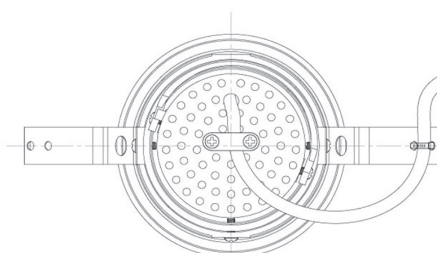

Item no. DD091-2130MB9035

Series Name: $\Phi 80$ Series Lens Type, Antiglare

Installation	Recessed mount
Type	
Fixture wattage	21W
Beam angle	30 deg
Color Temp.	3500K
CRI	Ra>90
Luminous	1206 lm
Body	Die-cast aluminum alloy
Body finish	N/A
Trim finish	Black
Reflector finish	Mirror
IP Rate	IP20
Light source	COB module
Input Voltage	AC220~240V
Dimming Type	Non-Dimmable
Certificate	CE, CCC
Cut Hole	80mm

Height (Weight)	
36.0W	162 (0.7kg)
28.5W	162 (0.7kg)
21.0W	122 (0.6kg)
14.2W	122 (0.6kg)
7.4W	102 (0.6kg)
5.0W	102 (0.4kg)