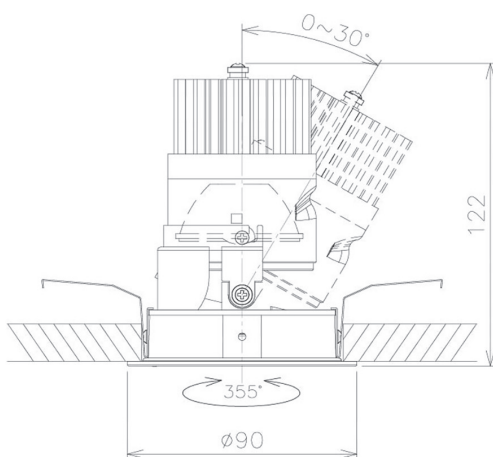

Item no. DD091-2130MB9040

Series Name: $\Phi 80$ Series Lens Type, Antiglare

Installation	Recessed mount
Type	
Fixture wattage	21W
Beam angle	30 deg
Color Temp.	4000K
CRI	Ra>90
Luminous	1217 lm
Body	Die-cast aluminum alloy
Body finish	N/A
Trim finish	Black
Reflector finish	Mirror
IP Rate	IP20
Light source	COB module
Input Voltage	AC220~240V
Dimming Type	Non-Dimmable
Certificate	CE, CCC
Cut Hole	80mm

Height (Weight)	
36.0W	162 (0.7kg)
28.5W	162 (0.7kg)
21.0W	122 (0.6kg)
14.2W	122 (0.6kg)
7.4W	102 (0.6kg)
5.0W	102 (0.4kg)