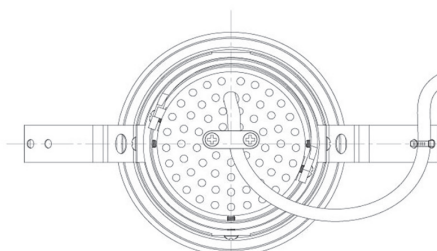

Item no. DD091-2130MB9040

Series Name: $\Phi 80$ Series Lens Type, Antiglare

Installation	Recessed mount
Type	
Fixture wattage	21W
Beam angle	30 deg
Color Temp.	4000K
CRI	Ra>90
Luminous	1217 lm
Body	Die-cast aluminum alloy
Body finish	N/A
Trim finish	Black
Reflector finish	Mirror
IP Rate	IP20
Light source	COB module
Input Voltage	AC220~240V
Dimming Type	Non-Dimmable
Certificate	CE, CCC
Cut Hole	80mm

Height (Weight)	
36.0W	162 (0.7kg)
28.5W	162 (0.7kg)
21.0W	122 (0.6kg)
14.2W	122 (0.6kg)
7.4W	102 (0.6kg)
5.0W	102 (0.4kg)