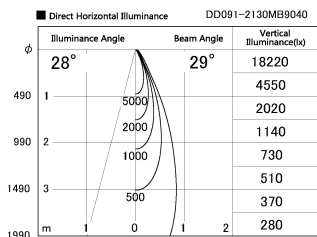

Item no. DD091-2130MB9040

Series Name: $\Phi 80$ Series Lens Type, Antiglare

Installation	Recessed mount
Type	$\Phi 80$ Series Lens Type, Antiglare
Fixture wattage	21W
Beam angle	30 deg
Color Temp.	4000K
CRI	Ra>90
Luminous	1217 lm
Body	Die-cast aluminum alloy
Body finish	N/A
Trim finish	Black
Reflector finish	Mirror
IP Rate	IP20
Light source	COB module
Input Voltage	AC220~240V
Dimming Type	Non-Dimmable
Certificate	CE, CCC
Cut Hole	80mm

Height (Weight)	
36.0W	162 (0.7kg)
28.5W	162 (0.7kg)
21.0W	122 (0.6kg)
14.2W	122 (0.6kg)
7.4W	102 (0.6kg)
5.0W	102 (0.4kg)