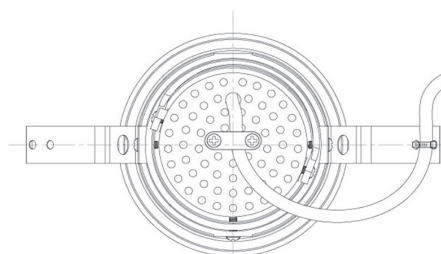

Item no. DD091-2130MB9040

Series Name: $\Phi 80$ Series Lens Type, Antiglare

Installation	Recessed mount
Type	$\Phi 80$ Series Lens Type, Antiglare
Fixture wattage	21W
Beam angle	30 deg
Color Temp.	4000K
CRI	Ra>90
Luminous	1217 lm
Body	Die-cast aluminum alloy
Body finish	N/A
Trim finish	Black
Reflector finish	Mirror
IP Rate	IP20
Light source	COB module
Input Voltage	AC220~240V
Dimming Type	Non-Dimmable
Certificate	CE, CCC
Cut Hole	80mm

Height (Weight)	
36.0W	162 (0.7kg)
28.5W	162 (0.7kg)
21.0W	122 (0.6kg)
14.2W	122 (0.6kg)
7.4W	102 (0.6kg)
5.0W	102 (0.4kg)