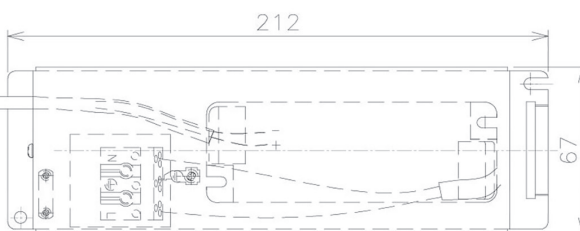

Item no. DD091-2130MB9040

Series Name: $\Phi 80$ Series Lens Type, Antiglare

Installation	Recessed mount
Type	$\Phi 80$ Series Lens Type, Antiglare
Fixture wattage	21W
Beam angle	30 deg
Color Temp.	4000K
CRI	Ra>90
Luminous	1217 lm
Body	Die-cast aluminum alloy
Body finish	N/A
Trim finish	Black
Reflector finish	Mirror
IP Rate	IP20
Light source	COB module
Input Voltage	AC220~240V
Dimming Type	Non-Dimmable
Certificate	CE, CCC
Cut Hole	80mm

Height (Weight)	
36.0W	162 (0.7kg)
28.5W	162 (0.7kg)
21.0W	122 (0.6kg)
14.2W	122 (0.6kg)
7.4W	102 (0.6kg)
5.0W	102 (0.4kg)