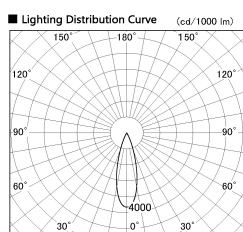

Item no. DD091-2130MB9040

Series Name: $\Phi 80$ Series Lens Type, Antiglare

Installation	Recessed mount
Type	$\Phi 80$ Series Lens Type, Antiglare
Fixture wattage	21W
Beam angle	30 deg
Color Temp.	4000K
CRI	Ra>90
Luminous	1217 lm
Body	Die-cast aluminum alloy
Body finish	N/A
Trim finish	Black
Reflector finish	Mirror
IP Rate	IP20
Light source	COB module
Input Voltage	AC220~240V
Dimming Type	Non-Dimmable
Certificate	CE, CCC
Cut Hole	80mm

Height (Weight)	
36.0W	162 (0.7kg)
28.5W	162 (0.7kg)
21.0W	122 (0.6kg)
14.2W	122 (0.6kg)
7.4W	102 (0.6kg)
5.0W	102 (0.4kg)