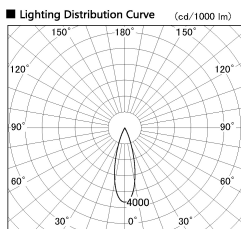

Item no. DD091-2130MB9040

Series Name: $\Phi 80$ Series Lens Type, Antiglare

Installation	Recessed mount
Type	
Fixture wattage	21W
Beam angle	30 deg
Color Temp.	4000K
CRI	Ra>90
Luminous	1217 lm
Body	Die-cast aluminum alloy
Body finish	N/A
Trim finish	Black
Reflector finish	Mirror
IP Rate	IP20
Light source	COB module
Input Voltage	AC220~240V
Dimming Type	Non-Dimmable
Certificate	CE, CCC
Cut Hole	80mm

Height (Weight)	
36.0W	162 (0.7kg)
28.5W	162 (0.7kg)
21.0W	122 (0.6kg)
14.2W	122 (0.6kg)
7.4W	102 (0.6kg)
5.0W	102 (0.4kg)