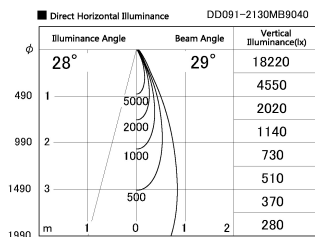

Item no. DD091-2130MB9040

Series Name: $\Phi 80$ Series Lens Type, Antiglare

Installation	Recessed mount
Type	
Fixture wattage	21W
Beam angle	30 deg
Color Temp.	4000K
CRI	Ra>90
Luminous	1217 lm
Body	Die-cast aluminum alloy
Body finish	N/A
Trim finish	Black
Reflector finish	Mirror
IP Rate	IP20
Light source	COB module
Input Voltage	AC220~240V
Dimming Type	Non-Dimmable
Certificate	CE, CCC
Cut Hole	80mm

Height (Weight)	
36.0W	162 (0.7kg)
28.5W	162 (0.7kg)
21.0W	122 (0.6kg)
14.2W	122 (0.6kg)
7.4W	102 (0.6kg)
5.0W	102 (0.4kg)