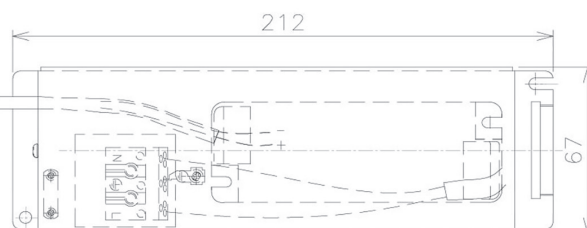

Item no. DD091-2130MB9040

Series Name: $\Phi 80$ Series Lens Type, Antiglare

Installation	Recessed mount
Type	
Fixture wattage	21W
Beam angle	30 deg
Color Temp.	4000K
CRI	Ra>90
Luminous	1217 lm
Body	Die-cast aluminum alloy
Body finish	N/A
Trim finish	Black
Reflector finish	Mirror
IP Rate	IP20
Light source	COB module
Input Voltage	AC220~240V
Dimming Type	Non-Dimmable
Certificate	CE, CCC
Cut Hole	80mm

Height (Weight)	
36.0W	162 (0.7kg)
28.5W	162 (0.7kg)
21.0W	122 (0.6kg)
14.2W	122 (0.6kg)
7.4W	102 (0.6kg)
5.0W	102 (0.4kg)