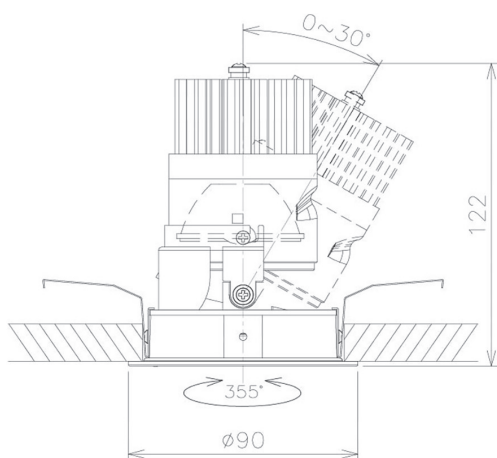

Item no. DD091-2130MB9040

Series Name: $\Phi 80$ Series Lens Type, Antiglare

Installation	Recessed mount
Type	$\Phi 80$ Series Lens Type, Antiglare
Fixture wattage	21W
Beam angle	30 deg
Color Temp.	4000K
CRI	Ra>90
Luminous	1217 lm
Body	Die-cast aluminum alloy
Body finish	N/A
Trim finish	Black
Reflector finish	Mirror
IP Rate	IP20
Light source	COB module
Input Voltage	AC220~240V
Dimming Type	Non-Dimmable
Certificate	CE, CCC
Cut Hole	80mm

Height (Weight)	
36.0W	162 (0.7kg)
28.5W	162 (0.7kg)
21.0W	122 (0.6kg)
14.2W	122 (0.6kg)
7.4W	102 (0.6kg)
5.0W	102 (0.4kg)