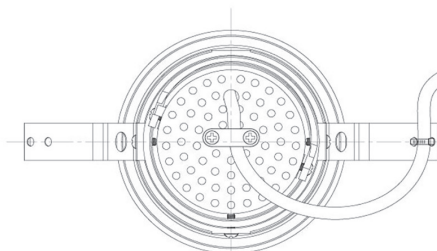

Item no. DD091-2130MW9027

Series Name:  $\Phi 80$  Series Lens Type, Antiglare

Installation	Recessed mount
Type	$\Phi 80$ Series Lens Type, Antiglare
Fixture wattage	21W
Beam angle	30 deg
Color Temp.	2700K
CRI	Ra>90
Luminous	1134 lm
Body	Die-cast aluminum alloy
Body finish	N/A
Trim finish	White
Reflector finish	Mirror
IP Rate	IP20
Light source	COB module
Input Voltage	AC220~240V
Dimming Type	Non-Dimmable
Certificate	CE, CCC
Cut Hole	80mm

Height (Weight)	
36.0W	162 (0.7kg)
28.5W	162 (0.7kg)
21.0W	122 (0.6kg)
14.2W	122 (0.6kg)
7.4W	102 (0.6kg)
5.0W	102 (0.4kg)