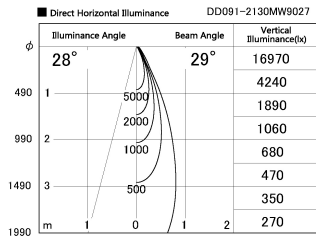

Item no. DD091-2130MW9027

Series Name:  $\Phi 80$  Series Lens Type, Antiglare

Installation	Recessed mount
Type	$\Phi 80$ Series Lens Type, Antiglare
Fixture wattage	21W
Beam angle	30 deg
Color Temp.	2700K
CRI	Ra>90
Luminous	1134 lm
Body	Die-cast aluminum alloy
Body finish	N/A
Trim finish	White
Reflector finish	Mirror
IP Rate	IP20
Light source	COB module
Input Voltage	AC220~240V
Dimming Type	Non-Dimmable
Certificate	CE, CCC
Cut Hole	80mm

Height (Weight)	
36.0W	162 (0.7kg)
28.5W	162 (0.7kg)
21.0W	122 (0.6kg)
14.2W	122 (0.6kg)
7.4W	102 (0.6kg)
5.0W	102 (0.4kg)