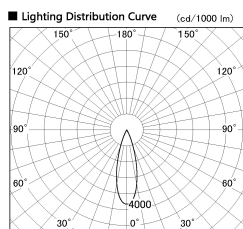

Item no. DD091-2130MW9027

Series Name: $\Phi 80$ Series Lens Type, Antiglare

Installation	Recessed mount
Type	
Fixture wattage	21W
Beam angle	30 deg
Color Temp.	2700K
CRI	Ra>90
Luminous	1134 lm
Body	Die-cast aluminum alloy
Body finish	N/A
Trim finish	White
Reflector finish	Mirror
IP Rate	IP20
Light source	COB module
Input Voltage	AC220~240V
Dimming Type	Non-Dimmable
Certificate	CE, CCC
Cut Hole	80mm

Height (Weight)	
36.0W	162 (0.7kg)
28.5W	162 (0.7kg)
21.0W	122 (0.6kg)
14.2W	122 (0.6kg)
7.4W	102 (0.6kg)
5.0W	102 (0.4kg)