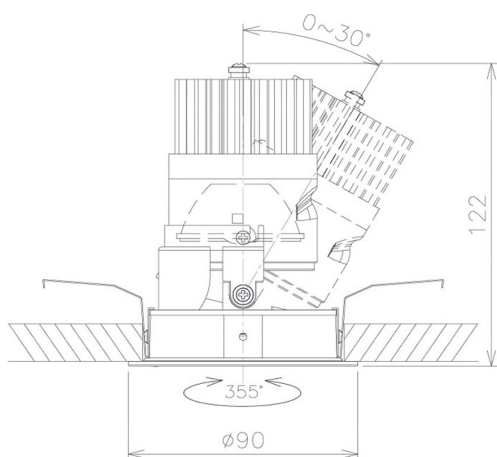

Item no. DD091-2130MW9027

Series Name: $\Phi 80$ Series Lens Type, Antiglare

Installation	Recessed mount
Type	
Fixture wattage	21W
Beam angle	30 deg
Color Temp.	2700K
CRI	Ra>90
Luminous	1134 lm
Body	Die-cast aluminum alloy
Body finish	N/A
Trim finish	White
Reflector finish	Mirror
IP Rate	IP20
Light source	COB module
Input Voltage	AC220~240V
Dimming Type	Non-Dimmable
Certificate	CE, CCC
Cut Hole	80mm

Height (Weight)	
36.0W	162 (0.7kg)
28.5W	162 (0.7kg)
21.0W	122 (0.6kg)
14.2W	122 (0.6kg)
7.4W	102 (0.6kg)
5.0W	102 (0.4kg)