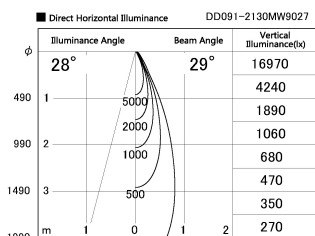

Item no. DD091-2130MW9027

Series Name: $\Phi 80$ Series Lens Type, Antiglare

Installation	Recessed mount
Type	
Fixture wattage	21W
Beam angle	30 deg
Color Temp.	2700K
CRI	Ra>90
Luminous	1134 lm
Body	Die-cast aluminum alloy
Body finish	N/A
Trim finish	White
Reflector finish	Mirror
IP Rate	IP20
Light source	COB module
Input Voltage	AC220~240V
Dimming Type	Non-Dimmable
Certificate	CE, CCC
Cut Hole	80mm

Height (Weight)	
36.0W	162 (0.7kg)
28.5W	162 (0.7kg)
21.0W	122 (0.6kg)
14.2W	122 (0.6kg)
7.4W	102 (0.6kg)
5.0W	102 (0.4kg)