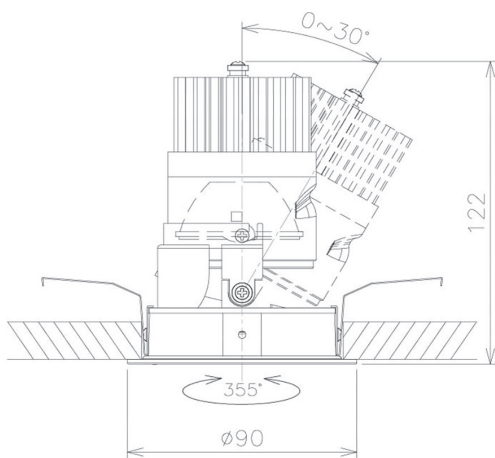

Item no. DD091-2130MW9027

Series Name:  $\Phi 80$  Series Lens Type, Antiglare

Installation	Recessed mount
Type	$\Phi 80$ Series Lens Type, Antiglare
Fixture wattage	21W
Beam angle	30 deg
Color Temp.	2700K
CRI	Ra>90
Luminous	1134 lm
Body	Die-cast aluminum alloy
Body finish	N/A
Trim finish	White
Reflector finish	Mirror
IP Rate	IP20
Light source	COB module
Input Voltage	AC220~240V
Dimming Type	Non-Dimmable
Certificate	CE, CCC
Cut Hole	80mm

Height (Weight)	
36.0W	162 (0.7kg)
28.5W	162 (0.7kg)
21.0W	122 (0.6kg)
14.2W	122 (0.6kg)
7.4W	102 (0.6kg)
5.0W	102 (0.4kg)