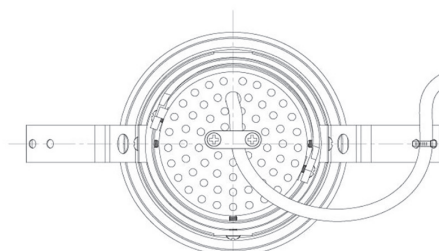

Item no. DD091-2130MW9027

Series Name: $\Phi 80$ Series Lens Type, Antiglare

Installation	Recessed mount
Type	
Fixture wattage	21W
Beam angle	30 deg
Color Temp.	2700K
CRI	Ra>90
Luminous	1134 lm
Body	Die-cast aluminum alloy
Body finish	N/A
Trim finish	White
Reflector finish	Mirror
IP Rate	IP20
Light source	COB module
Input Voltage	AC220~240V
Dimming Type	Non-Dimmable
Certificate	CE, CCC
Cut Hole	80mm

Height (Weight)	
36.0W	162 (0.7kg)
28.5W	162 (0.7kg)
21.0W	122 (0.6kg)
14.2W	122 (0.6kg)
7.4W	102 (0.6kg)
5.0W	102 (0.4kg)