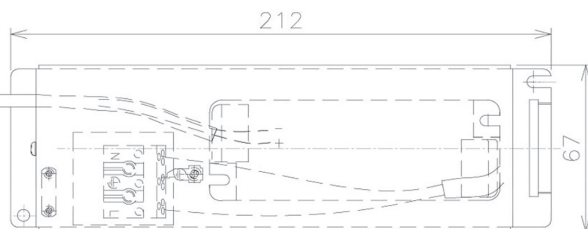

Item no. DD091-2130MW9027

Series Name:  $\Phi 80$  Series Lens Type, Antiglare

Installation	Recessed mount
Type	$\Phi 80$ Series Lens Type, Antiglare
Fixture wattage	21W
Beam angle	30 deg
Color Temp.	2700K
CRI	Ra>90
Luminous	1134 lm
Body	Die-cast aluminum alloy
Body finish	N/A
Trim finish	White
Reflector finish	Mirror
IP Rate	IP20
Light source	COB module
Input Voltage	AC220~240V
Dimming Type	Non-Dimmable
Certificate	CE, CCC
Cut Hole	80mm

Height (Weight)	
36.0W	162 (0.7kg)
28.5W	162 (0.7kg)
21.0W	122 (0.6kg)
14.2W	122 (0.6kg)
7.4W	102 (0.6kg)
5.0W	102 (0.4kg)