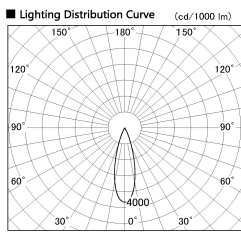

Item no. DD091-2130MW9027

Series Name:  $\Phi 80$  Series Lens Type, Antiglare

Installation	Recessed mount
Type	$\Phi 80$ Series Lens Type, Antiglare
Fixture wattage	21W
Beam angle	30 deg
Color Temp.	2700K
CRI	Ra>90
Luminous	1134 lm
Body	Die-cast aluminum alloy
Body finish	N/A
Trim finish	White
Reflector finish	Mirror
IP Rate	IP20
Light source	COB module
Input Voltage	AC220~240V
Dimming Type	Non-Dimmable
Certificate	CE, CCC
Cut Hole	80mm

Height (Weight)	
36.0W	162 (0.7kg)
28.5W	162 (0.7kg)
21.0W	122 (0.6kg)
14.2W	122 (0.6kg)
7.4W	102 (0.6kg)
5.0W	102 (0.4kg)