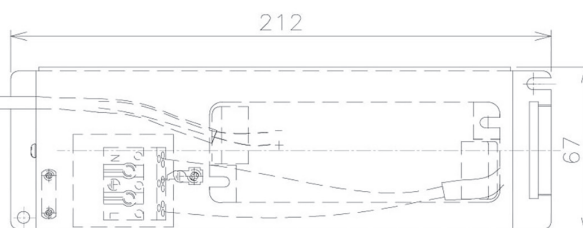

Item no. DD091-2130MW9027

Series Name: $\Phi 80$ Series Lens Type, Antiglare

Installation	Recessed mount
Type	
Fixture wattage	21W
Beam angle	30 deg
Color Temp.	2700K
CRI	Ra>90
Luminous	1134 lm
Body	Die-cast aluminum alloy
Body finish	N/A
Trim finish	White
Reflector finish	Mirror
IP Rate	IP20
Light source	COB module
Input Voltage	AC220~240V
Dimming Type	Non-Dimmable
Certificate	CE, CCC
Cut Hole	80mm

Height (Weight)	
36.0W	162 (0.7kg)
28.5W	162 (0.7kg)
21.0W	122 (0.6kg)
14.2W	122 (0.6kg)
7.4W	102 (0.6kg)
5.0W	102 (0.4kg)