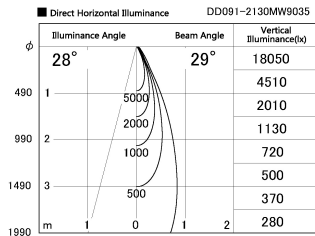

Item no. DD091-2130MW9035

Series Name: $\Phi 80$ Series Lens Type, Antiglare

Installation	Recessed mount
Type	
Fixture wattage	21W
Beam angle	30 deg
Color Temp.	3500K
CRI	Ra>90
Luminous	1206 lm
Body	Die-cast aluminum alloy
Body finish	N/A
Trim finish	White
Reflector finish	Mirror
IP Rate	IP20
Light source	COB module
Input Voltage	AC220~240V
Dimming Type	Non-Dimmable
Certificate	CE, CCC
Cut Hole	80mm

Height (Weight)	
36.0W	162 (0.7kg)
28.5W	162 (0.7kg)
21.0W	122 (0.6kg)
14.2W	122 (0.6kg)
7.4W	102 (0.6kg)
5.0W	102 (0.4kg)