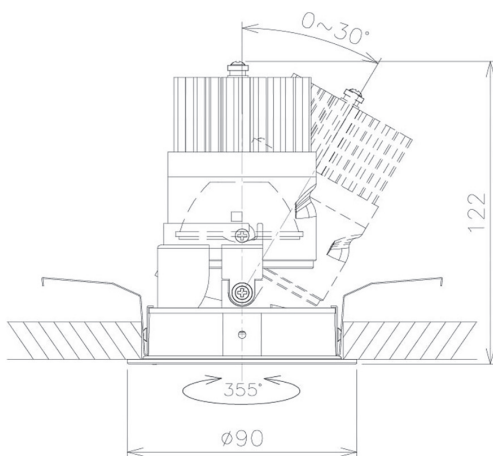

Item no. DD091-2130MW9035

Series Name: $\Phi 80$ Series Lens Type, Antiglare

Installation	Recessed mount
Type	$\Phi 80$ Series Lens Type, Antiglare
Fixture wattage	21W
Beam angle	30 deg
Color Temp.	3500K
CRI	Ra>90
Luminous	1206 lm
Body	Die-cast aluminum alloy
Body finish	N/A
Trim finish	White
Reflector finish	Mirror
IP Rate	IP20
Light source	COB module
Input Voltage	AC220~240V
Dimming Type	Non-Dimmable
Certificate	CE, CCC
Cut Hole	80mm

Height (Weight)	
36.0W	162 (0.7kg)
28.5W	162 (0.7kg)
21.0W	122 (0.6kg)
14.2W	122 (0.6kg)
7.4W	102 (0.6kg)
5.0W	102 (0.4kg)