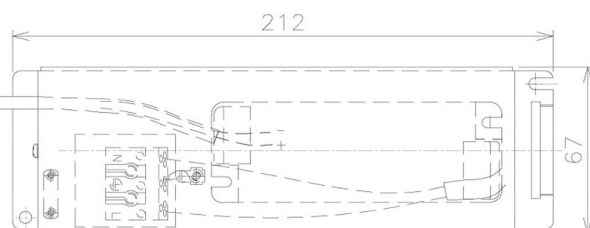

Item no. DD091-2130MW9035

Series Name: $\Phi 80$ Series Lens Type, Antiglare

Installation	Recessed mount
Type	
Fixture wattage	21W
Beam angle	30 deg
Color Temp.	3500K
CRI	Ra>90
Luminous	1206 lm
Body	Die-cast aluminum alloy
Body finish	N/A
Trim finish	White
Reflector finish	Mirror
IP Rate	IP20
Light source	COB module
Input Voltage	AC220~240V
Dimming Type	Non-Dimmable
Certificate	CE, CCC
Cut Hole	80mm

Height (Weight)	
36.0W	162 (0.7kg)
28.5W	162 (0.7kg)
21.0W	122 (0.6kg)
14.2W	122 (0.6kg)
7.4W	102 (0.6kg)
5.0W	102 (0.4kg)