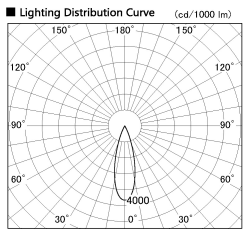

Item no. DD091-2130MW9035

Series Name: $\Phi 80$ Series Lens Type, Antiglare

Installation	Recessed mount
Type	
Fixture wattage	21W
Beam angle	30 deg
Color Temp.	3500K
CRI	Ra>90
Luminous	1206 lm
Body	Die-cast aluminum alloy
Body finish	N/A
Trim finish	White
Reflector finish	Mirror
IP Rate	IP20
Light source	COB module
Input Voltage	AC220~240V
Dimming Type	Non-Dimmable
Certificate	CE, CCC
Cut Hole	80mm

Height (Weight)	
36.0W	162 (0.7kg)
28.5W	162 (0.7kg)
21.0W	122 (0.6kg)
14.2W	122 (0.6kg)
7.4W	102 (0.6kg)
5.0W	102 (0.4kg)