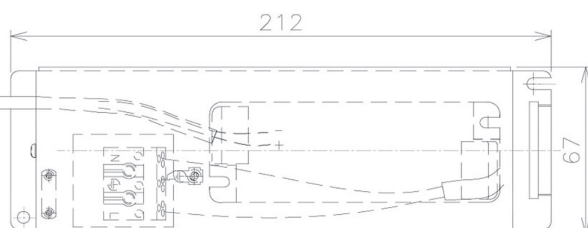

Item no. DD091-2130MW9035

Series Name: $\Phi 80$ Series Lens Type, Antiglare

Installation	Recessed mount
Type	$\Phi 80$ Series Lens Type, Antiglare
Fixture wattage	21W
Beam angle	30 deg
Color Temp.	3500K
CRI	Ra>90
Luminous	1206 lm
Body	Die-cast aluminum alloy
Body finish	N/A
Trim finish	White
Reflector finish	Mirror
IP Rate	IP20
Light source	COB module
Input Voltage	AC220~240V
Dimming Type	Non-Dimmable
Certificate	CE, CCC
Cut Hole	80mm

Height (Weight)	
36.0W	162 (0.7kg)
28.5W	162 (0.7kg)
21.0W	122 (0.6kg)
14.2W	122 (0.6kg)
7.4W	102 (0.6kg)
5.0W	102 (0.4kg)