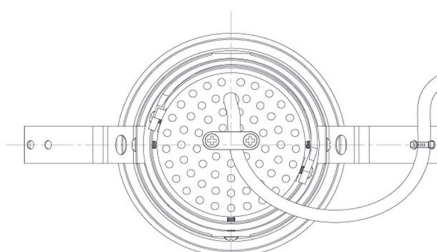

Item no. DD091-2130MW9035

Series Name: $\Phi 80$ Series Lens Type, Antiglare

Installation	Recessed mount
Type	$\Phi 80$ Series Lens Type, Antiglare
Fixture wattage	21W
Beam angle	30 deg
Color Temp.	3500K
CRI	Ra>90
Luminous	1206 lm
Body	Die-cast aluminum alloy
Body finish	N/A
Trim finish	White
Reflector finish	Mirror
IP Rate	IP20
Light source	COB module
Input Voltage	AC220~240V
Dimming Type	Non-Dimmable
Certificate	CE, CCC
Cut Hole	80mm

Height (Weight)	
36.0W	162 (0.7kg)
28.5W	162 (0.7kg)
21.0W	122 (0.6kg)
14.2W	122 (0.6kg)
7.4W	102 (0.6kg)
5.0W	102 (0.4kg)