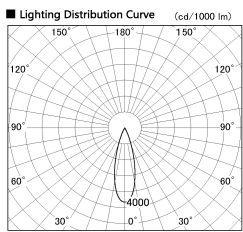

Item no. DD091-2130MW9035

Series Name: $\Phi 80$ Series Lens Type, Antiglare

Installation	Recessed mount
Type	$\Phi 80$ Series Lens Type, Antiglare
Fixture wattage	21W
Beam angle	30 deg
Color Temp.	3500K
CRI	Ra>90
Luminous	1206 lm
Body	Die-cast aluminum alloy
Body finish	N/A
Trim finish	White
Reflector finish	Mirror
IP Rate	IP20
Light source	COB module
Input Voltage	AC220~240V
Dimming Type	Non-Dimmable
Certificate	CE, CCC
Cut Hole	80mm

Height (Weight)	
36.0W	162 (0.7kg)
28.5W	162 (0.7kg)
21.0W	122 (0.6kg)
14.2W	122 (0.6kg)
7.4W	102 (0.6kg)
5.0W	102 (0.4kg)