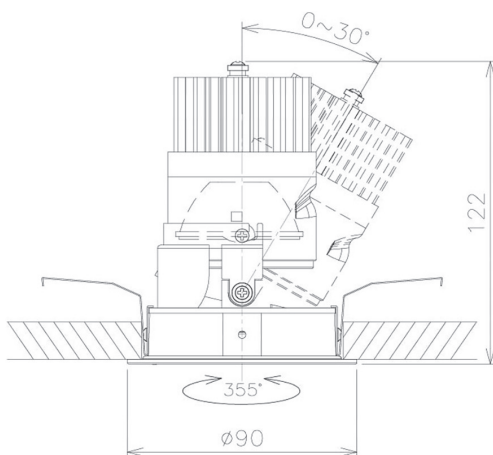

Item no. DD091-2130MW9035

Series Name: $\Phi 80$ Series Lens Type, Antiglare

Installation	Recessed mount
Type	
Fixture wattage	21W
Beam angle	30 deg
Color Temp.	3500K
CRI	Ra>90
Luminous	1206 lm
Body	Die-cast aluminum alloy
Body finish	N/A
Trim finish	White
Reflector finish	Mirror
IP Rate	IP20
Light source	COB module
Input Voltage	AC220~240V
Dimming Type	Non-Dimmable
Certificate	CE, CCC
Cut Hole	80mm

Height (Weight)	
36.0W	162 (0.7kg)
28.5W	162 (0.7kg)
21.0W	122 (0.6kg)
14.2W	122 (0.6kg)
7.4W	102 (0.6kg)
5.0W	102 (0.4kg)