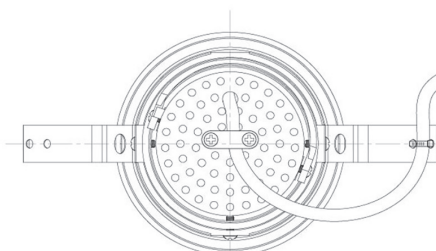

Item no. DD091-2130MW9035

Series Name: $\Phi 80$ Series Lens Type, Antiglare

Installation	Recessed mount
Type	
Fixture wattage	21W
Beam angle	30 deg
Color Temp.	3500K
CRI	Ra>90
Luminous	1206 lm
Body	Die-cast aluminum alloy
Body finish	N/A
Trim finish	White
Reflector finish	Mirror
IP Rate	IP20
Light source	COB module
Input Voltage	AC220~240V
Dimming Type	Non-Dimmable
Certificate	CE, CCC
Cut Hole	80mm

Height (Weight)	
36.0W	162 (0.7kg)
28.5W	162 (0.7kg)
21.0W	122 (0.6kg)
14.2W	122 (0.6kg)
7.4W	102 (0.6kg)
5.0W	102 (0.4kg)