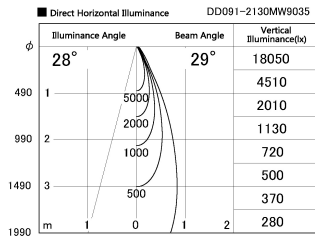

Item no. DD091-2130MW9035

Series Name: $\Phi 80$ Series Lens Type, Antiglare

Installation	Recessed mount
Type	$\Phi 80$ Series Lens Type, Antiglare
Fixture wattage	21W
Beam angle	30 deg
Color Temp.	3500K
CRI	Ra>90
Luminous	1206 lm
Body	Die-cast aluminum alloy
Body finish	N/A
Trim finish	White
Reflector finish	Mirror
IP Rate	IP20
Light source	COB module
Input Voltage	AC220~240V
Dimming Type	Non-Dimmable
Certificate	CE, CCC
Cut Hole	80mm

Height (Weight)	
36.0W	162 (0.7kg)
28.5W	162 (0.7kg)
21.0W	122 (0.6kg)
14.2W	122 (0.6kg)
7.4W	102 (0.6kg)
5.0W	102 (0.4kg)