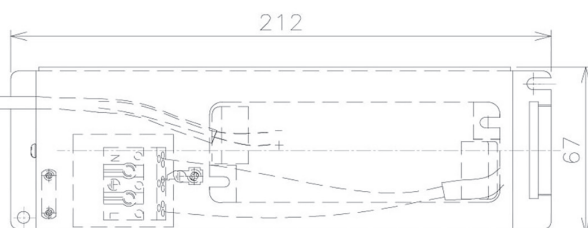

Item no. DD091-2130MW9040

Series Name: $\Phi 80$ Series Lens Type, Antiglare

Installation	Recessed mount
Type	
Fixture wattage	21W
Beam angle	30 deg
Color Temp.	4000K
CRI	Ra>90
Luminous	1217 lm
Body	Die-cast aluminum alloy
Body finish	N/A
Trim finish	White
Reflector finish	Mirror
IP Rate	IP20
Light source	COB module
Input Voltage	AC220~240V
Dimming Type	Non-Dimmable
Certificate	CE, CCC
Cut Hole	80mm

Height (Weight)	
36.0W	162 (0.7kg)
28.5W	162 (0.7kg)
21.0W	122 (0.6kg)
14.2W	122 (0.6kg)
7.4W	102 (0.6kg)
5.0W	102 (0.4kg)