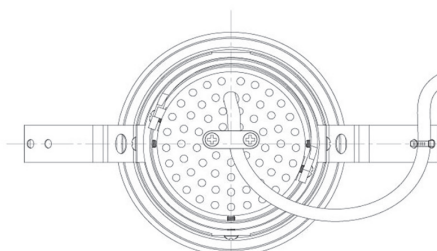

Item no. DD091-2130MW9040

Series Name: $\Phi 80$ Series Lens Type, Antiglare

Installation	Recessed mount
Type	
Fixture wattage	21W
Beam angle	30 deg
Color Temp.	4000K
CRI	Ra>90
Luminous	1217 lm
Body	Die-cast aluminum alloy
Body finish	N/A
Trim finish	White
Reflector finish	Mirror
IP Rate	IP20
Light source	COB module
Input Voltage	AC220~240V
Dimming Type	Non-Dimmable
Certificate	CE, CCC
Cut Hole	80mm

Height (Weight)	
36.0W	162 (0.7kg)
28.5W	162 (0.7kg)
21.0W	122 (0.6kg)
14.2W	122 (0.6kg)
7.4W	102 (0.6kg)
5.0W	102 (0.4kg)