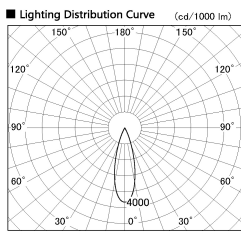

Item no. DD091-2130MW9040

Series Name: $\Phi 80$ Series Lens Type, Antiglare

Installation	Recessed mount
Type	
Fixture wattage	21W
Beam angle	30 deg
Color Temp.	4000K
CRI	Ra>90
Luminous	1217 lm
Body	Die-cast aluminum alloy
Body finish	N/A
Trim finish	White
Reflector finish	Mirror
IP Rate	IP20
Light source	COB module
Input Voltage	AC220~240V
Dimming Type	Non-Dimmable
Certificate	CE, CCC
Cut Hole	80mm

Height (Weight)	
36.0W	162 (0.7kg)
28.5W	162 (0.7kg)
21.0W	122 (0.6kg)
14.2W	122 (0.6kg)
7.4W	102 (0.6kg)
5.0W	102 (0.4kg)