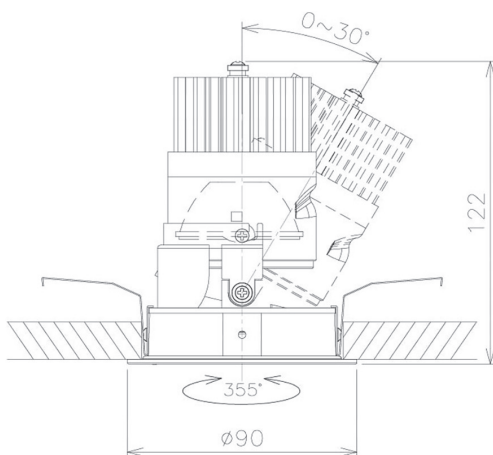

Item no. DD091-2130MW9040

Series Name: $\Phi 80$ Series Lens Type, Antiglare

Installation	Recessed mount
Type	
Fixture wattage	21W
Beam angle	30 deg
Color Temp.	4000K
CRI	Ra>90
Luminous	1217 lm
Body	Die-cast aluminum alloy
Body finish	N/A
Trim finish	White
Reflector finish	Mirror
IP Rate	IP20
Light source	COB module
Input Voltage	AC220~240V
Dimming Type	Non-Dimmable
Certificate	CE, CCC
Cut Hole	80mm

Height (Weight)	
36.0W	162 (0.7kg)
28.5W	162 (0.7kg)
21.0W	122 (0.6kg)
14.2W	122 (0.6kg)
7.4W	102 (0.6kg)
5.0W	102 (0.4kg)