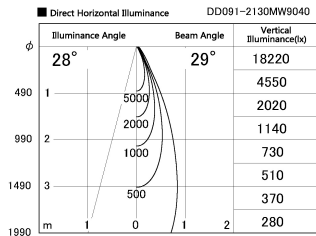

Item no. DD091-2130MW9040

Series Name: $\Phi 80$ Series Lens Type, Antiglare

Installation	Recessed mount
Type	
Fixture wattage	21W
Beam angle	30 deg
Color Temp.	4000K
CRI	Ra>90
Luminous	1217 lm
Body	Die-cast aluminum alloy
Body finish	N/A
Trim finish	White
Reflector finish	Mirror
IP Rate	IP20
Light source	COB module
Input Voltage	AC220~240V
Dimming Type	Non-Dimmable
Certificate	CE, CCC
Cut Hole	80mm

Height (Weight)	
36.0W	162 (0.7kg)
28.5W	162 (0.7kg)
21.0W	122 (0.6kg)
14.2W	122 (0.6kg)
7.4W	102 (0.6kg)
5.0W	102 (0.4kg)