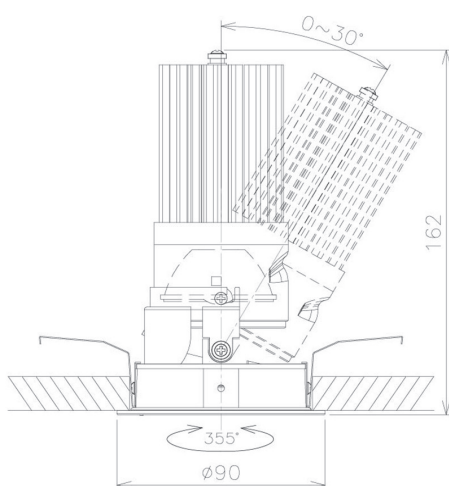

Item no. DD091-2830MW9040

Series Name:  $\Phi 80$  Series Lens Type, Antiglare

Installation	Recessed mount
Type	
Fixture wattage	28.5W
Beam angle	30 deg
Color Temp.	4000K
CRI	Ra>90
Luminous	1656 lm
Body	Die-cast aluminum alloy
Body finish	N/A
Trim finish	White
Reflector finish	Mirror
IP Rate	IP20
Light source	COB module
Input Voltage	AC220~240V
Dimming Type	Non-Dimmable
Certificate	CE, CCC
Cut Hole	80mm

Height (Weight)	
36.0W	162 (0.7kg)
28.5W	162 (0.7kg)
21.0W	122 (0.6kg)
14.2W	122 (0.6kg)
7.4W	102 (0.6kg)
5.0W	102 (0.4kg)