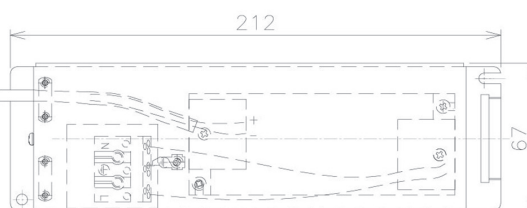

Item no. DD091-2830MW9040

Series Name:  $\Phi 80$  Series Lens Type, Antiglare

Installation	Recessed mount
Type	
Fixture wattage	28.5W
Beam angle	30 deg
Color Temp.	4000K
CRI	Ra>90
Luminous	1656 lm
Body	Die-cast aluminum alloy
Body finish	N/A
Trim finish	White
Reflector finish	Mirror
IP Rate	IP20
Light source	COB module
Input Voltage	AC220~240V
Dimming Type	Non-Dimmable
Certificate	CE, CCC
Cut Hole	80mm

Height (Weight)	
36.0W	162 (0.7kg)
28.5W	162 (0.7kg)
21.0W	122 (0.6kg)
14.2W	122 (0.6kg)
7.4W	102 (0.6kg)
5.0W	102 (0.4kg)