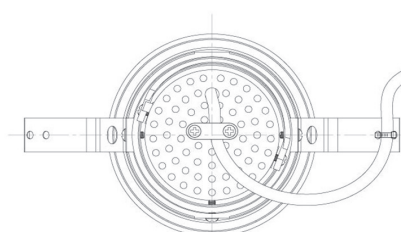

Item no. DD091-2830MW9040

Series Name:  $\Phi 80$  Series Lens Type, Antiglare

Installation	Recessed mount
Type	$\Phi 80$ Series Lens Type, Antiglare
Fixture wattage	28.5W
Beam angle	30 deg
Color Temp.	4000K
CRI	Ra>90
Luminous	1656 lm
Body	Die-cast aluminum alloy
Body finish	N/A
Trim finish	White
Reflector finish	Mirror
IP Rate	IP20
Light source	COB module
Input Voltage	AC220~240V
Dimming Type	Non-Dimmable
Certificate	CE, CCC
Cut Hole	80mm

Height (Weight)	
36.0W	162 (0.7kg)
28.5W	162 (0.7kg)
21.0W	122 (0.6kg)
14.2W	122 (0.6kg)
7.4W	102 (0.6kg)
5.0W	102 (0.4kg)