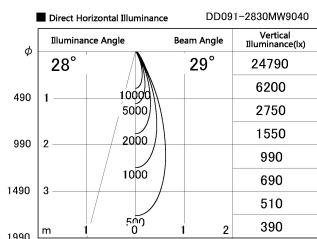

Item no. DD091-2830MW9040

Series Name:  $\Phi 80$  Series Lens Type, Antiglare

Installation	Recessed mount
Type	$\Phi 80$ Series Lens Type, Antiglare
Fixture wattage	28.5W
Beam angle	30 deg
Color Temp.	4000K
CRI	Ra>90
Luminous	1656 lm
Body	Die-cast aluminum alloy
Body finish	N/A
Trim finish	White
Reflector finish	Mirror
IP Rate	IP20
Light source	COB module
Input Voltage	AC220~240V
Dimming Type	Non-Dimmable
Certificate	CE, CCC
Cut Hole	80mm

Height (Weight)	
36.0W	162 (0.7kg)
28.5W	162 (0.7kg)
21.0W	122 (0.6kg)
14.2W	122 (0.6kg)
7.4W	102 (0.6kg)
5.0W	102 (0.4kg)