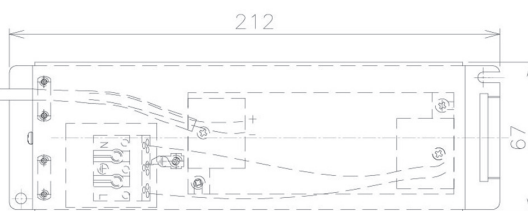

Item no. DD091-2830MW9040

Series Name:  $\Phi 80$  Series Lens Type, Antiglare

Installation	Recessed mount
Type	$\Phi 80$ Series Lens Type, Antiglare
Fixture wattage	28.5W
Beam angle	30 deg
Color Temp.	4000K
CRI	Ra>90
Luminous	1656 lm
Body	Die-cast aluminum alloy
Body finish	N/A
Trim finish	White
Reflector finish	Mirror
IP Rate	IP20
Light source	COB module
Input Voltage	AC220~240V
Dimming Type	Non-Dimmable
Certificate	CE, CCC
Cut Hole	80mm

Height (Weight)	
36.0W	162 (0.7kg)
28.5W	162 (0.7kg)
21.0W	122 (0.6kg)
14.2W	122 (0.6kg)
7.4W	102 (0.6kg)
5.0W	102 (0.4kg)