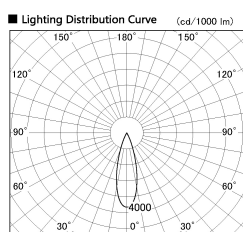

Item no. DD091-2830MW9040

Series Name:  $\Phi 80$  Series Lens Type, Antiglare

Installation	Recessed mount
Type	$\Phi 80$ Series Lens Type, Antiglare
Fixture wattage	28.5W
Beam angle	30 deg
Color Temp.	4000K
CRI	Ra>90
Luminous	1656 lm
Body	Die-cast aluminum alloy
Body finish	N/A
Trim finish	White
Reflector finish	Mirror
IP Rate	IP20
Light source	COB module
Input Voltage	AC220~240V
Dimming Type	Non-Dimmable
Certificate	CE, CCC
Cut Hole	80mm

Height (Weight)	
36.0W	162 (0.7kg)
28.5W	162 (0.7kg)
21.0W	122 (0.6kg)
14.2W	122 (0.6kg)
7.4W	102 (0.6kg)
5.0W	102 (0.4kg)