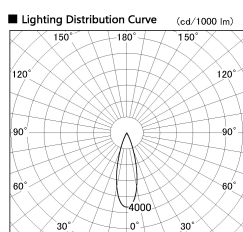

Item no. DD091-2830MW9040

Series Name:  $\Phi 80$  Series Lens Type, Antiglare

Installation	Recessed mount
Type	
Fixture wattage	28.5W
Beam angle	30 deg
Color Temp.	4000K
CRI	Ra>90
Luminous	1656 lm
Body	Die-cast aluminum alloy
Body finish	N/A
Trim finish	White
Reflector finish	Mirror
IP Rate	IP20
Light source	COB module
Input Voltage	AC220~240V
Dimming Type	Non-Dimmable
Certificate	CE, CCC
Cut Hole	80mm

Height (Weight)	
36.0W	162 (0.7kg)
28.5W	162 (0.7kg)
21.0W	122 (0.6kg)
14.2W	122 (0.6kg)
7.4W	102 (0.6kg)
5.0W	102 (0.4kg)