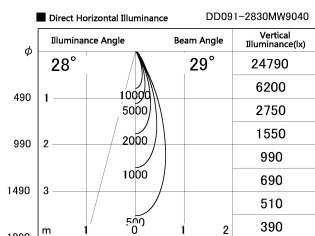

Item no. DD091-2830MW9040

Series Name:  $\Phi 80$  Series Lens Type, Antiglare

Installation	Recessed mount
Type	
Fixture wattage	28.5W
Beam angle	30 deg
Color Temp.	4000K
CRI	Ra>90
Luminous	1656 lm
Body	Die-cast aluminum alloy
Body finish	N/A
Trim finish	White
Reflector finish	Mirror
IP Rate	IP20
Light source	COB module
Input Voltage	AC220~240V
Dimming Type	Non-Dimmable
Certificate	CE, CCC
Cut Hole	80mm

Height (Weight)	
36.0W	162 (0.7kg)
28.5W	162 (0.7kg)
21.0W	122 (0.6kg)
14.2W	122 (0.6kg)
7.4W	102 (0.6kg)
5.0W	102 (0.4kg)