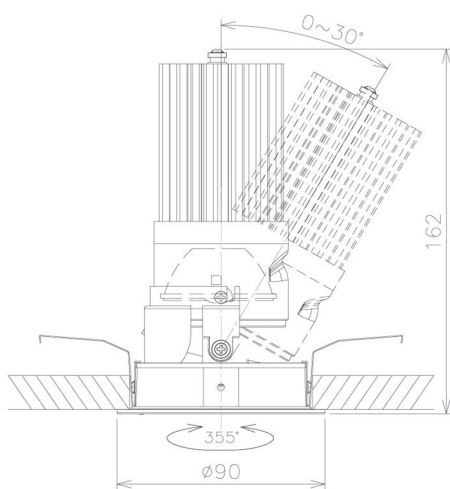

Item no. DD091-2830MW9040

Series Name:  $\Phi 80$  Series Lens Type, Antiglare

Installation	Recessed mount
Type	$\Phi 80$ Series Lens Type, Antiglare
Fixture wattage	28.5W
Beam angle	30 deg
Color Temp.	4000K
CRI	Ra>90
Luminous	1656 lm
Body	Die-cast aluminum alloy
Body finish	N/A
Trim finish	White
Reflector finish	Mirror
IP Rate	IP20
Light source	COB module
Input Voltage	AC220~240V
Dimming Type	Non-Dimmable
Certificate	CE, CCC
Cut Hole	80mm

Height (Weight)	
36.0W	162 (0.7kg)
28.5W	162 (0.7kg)
21.0W	122 (0.6kg)
14.2W	122 (0.6kg)
7.4W	102 (0.6kg)
5.0W	102 (0.4kg)