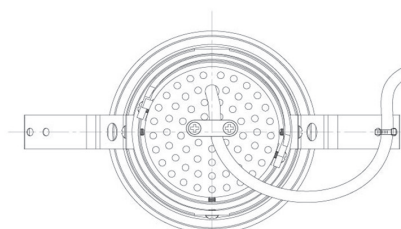

Item no. DD091-2830MW9040

Series Name:  $\Phi 80$  Series Lens Type, Antiglare

Installation	Recessed mount
Type	
Fixture wattage	28.5W
Beam angle	30 deg
Color Temp.	4000K
CRI	Ra>90
Luminous	1656 lm
Body	Die-cast aluminum alloy
Body finish	N/A
Trim finish	White
Reflector finish	Mirror
IP Rate	IP20
Light source	COB module
Input Voltage	AC220~240V
Dimming Type	Non-Dimmable
Certificate	CE, CCC
Cut Hole	80mm

Height (Weight)	
36.0W	162 (0.7kg)
28.5W	162 (0.7kg)
21.0W	122 (0.6kg)
14.2W	122 (0.6kg)
7.4W	102 (0.6kg)
5.0W	102 (0.4kg)