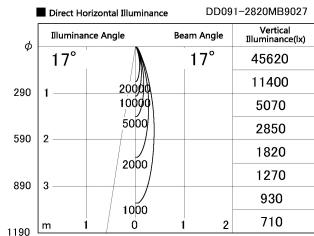

Item no. DD091-2820MB9027

Series Name: $\Phi 80$ Series Lens Type, Antiglare

Installation	Recessed mount
Type	
Fixture wattage	28.5W
Beam angle	15 deg
Color Temp.	2700K
CRI	Ra>90
Luminous	1458 lm
Body	Die-cast aluminum alloy
Body finish	N/A
Trim finish	Black
Reflector finish	Mirror
IP Rate	IP20
Light source	COB module
Input Voltage	AC220~240V
Dimming Type	Non-Dimmable
Certificate	CE, CCC
Cut Hole	80mm

Height (Weight)	
36.0W	162 (0.7kg)
28.5W	162 (0.7kg)
21.0W	122 (0.6kg)
14.2W	122 (0.6kg)
7.4W	102 (0.6kg)
5.0W	102 (0.4kg)