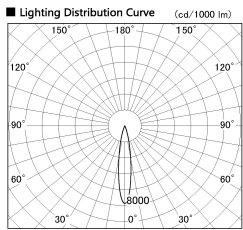

Item no. DD091-2820MB9027

Series Name: $\Phi 80$ Series Lens Type, Antiglare

Installation	Recessed mount
Type	
Fixture wattage	28.5W
Beam angle	15 deg
Color Temp.	2700K
CRI	Ra>90
Luminous	1458 lm
Body	Die-cast aluminum alloy
Body finish	N/A
Trim finish	Black
Reflector finish	Mirror
IP Rate	IP20
Light source	COB module
Input Voltage	AC220~240V
Dimming Type	Non-Dimmable
Certificate	CE, CCC
Cut Hole	80mm

Height (Weight)	
36.0W	162 (0.7kg)
28.5W	162 (0.7kg)
21.0W	122 (0.6kg)
14.2W	122 (0.6kg)
7.4W	102 (0.6kg)
5.0W	102 (0.4kg)