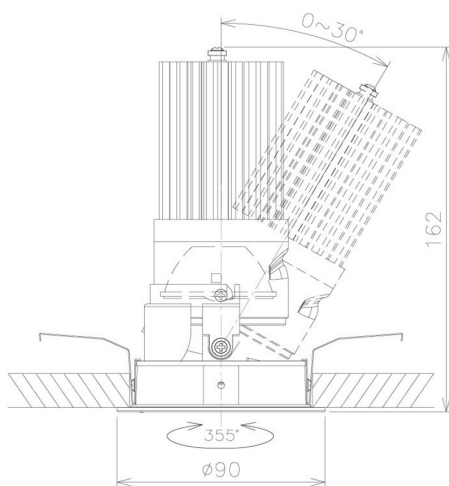

Item no. DD091-2820MB9027

Series Name: $\Phi 80$ Series Lens Type, Antiglare

Installation	Recessed mount
Type	
Fixture wattage	28.5W
Beam angle	15 deg
Color Temp.	2700K
CRI	Ra>90
Luminous	1458 lm
Body	Die-cast aluminum alloy
Body finish	N/A
Trim finish	Black
Reflector finish	Mirror
IP Rate	IP20
Light source	COB module
Input Voltage	AC220~240V
Dimming Type	Non-Dimmable
Certificate	CE, CCC
Cut Hole	80mm

Height (Weight)	
36.0W	162 (0.7kg)
28.5W	162 (0.7kg)
21.0W	122 (0.6kg)
14.2W	122 (0.6kg)
7.4W	102 (0.6kg)
5.0W	102 (0.4kg)