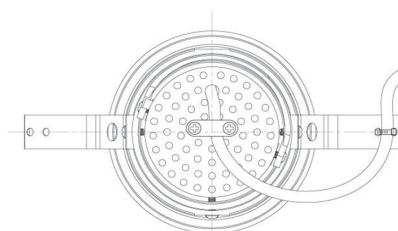

Item no. DD091-2820MB9027

Series Name: $\Phi 80$ Series Lens Type, Antiglare

Installation	Recessed mount
Type	
Fixture wattage	28.5W
Beam angle	15 deg
Color Temp.	2700K
CRI	Ra>90
Luminous	1458 lm
Body	Die-cast aluminum alloy
Body finish	N/A
Trim finish	Black
Reflector finish	Mirror
IP Rate	IP20
Light source	COB module
Input Voltage	AC220~240V
Dimming Type	Non-Dimmable
Certificate	CE, CCC
Cut Hole	80mm

Height (Weight)	
36.0W	162 (0.7kg)
28.5W	162 (0.7kg)
21.0W	122 (0.6kg)
14.2W	122 (0.6kg)
7.4W	102 (0.6kg)
5.0W	102 (0.4kg)