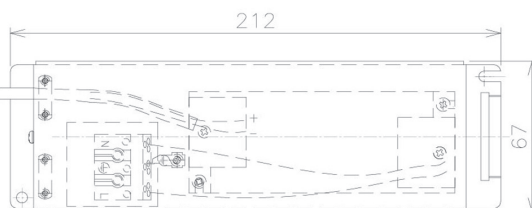

Item no. DD091-2820MB9027

Series Name: $\Phi 80$ Series Lens Type, Antiglare

Installation	Recessed mount
Type	
Fixture wattage	28.5W
Beam angle	15 deg
Color Temp.	2700K
CRI	Ra>90
Luminous	1458 lm
Body	Die-cast aluminum alloy
Body finish	N/A
Trim finish	Black
Reflector finish	Mirror
IP Rate	IP20
Light source	COB module
Input Voltage	AC220~240V
Dimming Type	Non-Dimmable
Certificate	CE, CCC
Cut Hole	80mm

Height (Weight)	
36.0W	162 (0.7kg)
28.5W	162 (0.7kg)
21.0W	122 (0.6kg)
14.2W	122 (0.6kg)
7.4W	102 (0.6kg)
5.0W	102 (0.4kg)