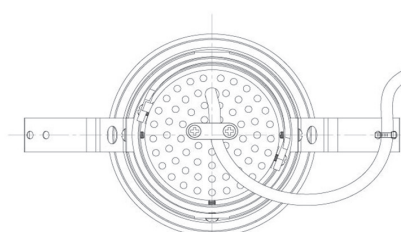

Item no. DD091-2820MB9030

Series Name: $\Phi 80$ Series Lens Type, Antiglare

■ Direct Horizontal Illuminance DD091-2820MB9030

Illuminance Angle	Beam Angle	Vertical Illuminance (lx)
17°	17°	47550
1		11890
290		5280
1		2970
500		1900
2		1320
890		970
3		740
1190		
m		

Installation	Recessed mount
Type	$\Phi 80$ Series Lens Type, Antiglare
Fixture wattage	28.5W
Beam angle	15 deg
Color Temp.	3000K
CRI	Ra>90
Luminous	1520 lm
Body	Die-cast aluminum alloy
Body finish	N/A
Trim finish	Black
Reflector finish	Mirror
IP Rate	IP20
Light source	COB module
Input Voltage	AC220~240V
Dimming Type	Non-Dimmable
Certificate	CE, CCC
Cut Hole	80mm

Height (Weight)	
36.0W	162 (0.7kg)
28.5W	162 (0.7kg)
21.0W	122 (0.6kg)
14.2W	122 (0.6kg)
7.4W	102 (0.6kg)
5.0W	102 (0.4kg)