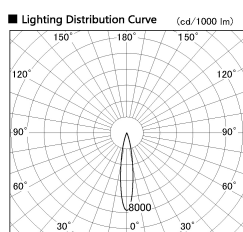

Item no. DD091-2820MB9030

Series Name: $\Phi 80$ Series Lens Type, Antiglare

■ Direct Horizontal Illuminance DD091-2820MB9030

Illuminance Angle	Beam Angle	Vertical Illuminance (lx)
17°	17°	47550
1		11890
290		5280
1		2970
500		1900
2		1320
890		970
3		740
1190		
m		

Installation	Recessed mount
Type	$\Phi 80$ Series Lens Type, Antiglare
Fixture wattage	28.5W
Beam angle	15 deg
Color Temp.	3000K
CRI	Ra>90
Luminous	1520 lm
Body	Die-cast aluminum alloy
Body finish	N/A
Trim finish	Black
Reflector finish	Mirror
IP Rate	IP20
Light source	COB module
Input Voltage	AC220~240V
Dimming Type	Non-Dimmable
Certificate	CE, CCC
Cut Hole	80mm

Height (Weight)	
36.0W	162 (0.7kg)
28.5W	162 (0.7kg)
21.0W	122 (0.6kg)
14.2W	122 (0.6kg)
7.4W	102 (0.6kg)
5.0W	102 (0.4kg)