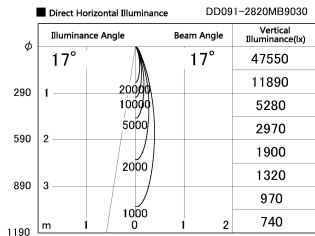

Item no. DD091-2820MB9030

Series Name:  $\Phi 80$  Series Lens Type, Antiglare

Installation	Recessed mount
Type	
Fixture wattage	28.5W
Beam angle	15 deg
Color Temp.	3000K
CRI	Ra>90
Luminous	1520 lm
Body	Die-cast aluminum alloy
Body finish	N/A
Trim finish	Black
Reflector finish	Mirror
IP Rate	IP20
Light source	COB module
Input Voltage	AC220~240V
Dimming Type	Non-Dimmable
Certificate	CE, CCC
Cut Hole	80mm

Height (Weight)	
36.0W	162 (0.7kg)
28.5W	162 (0.7kg)
21.0W	122 (0.6kg)
14.2W	122 (0.6kg)
7.4W	102 (0.6kg)
5.0W	102 (0.4kg)