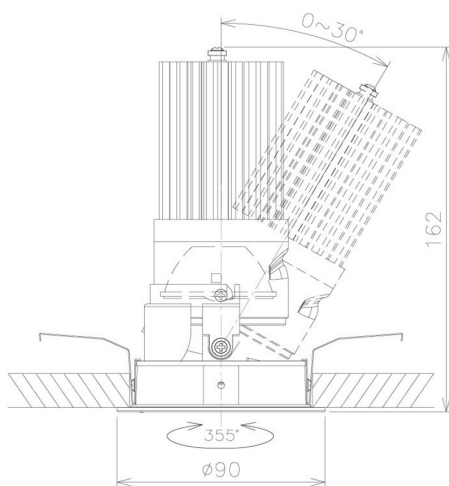

Item no. DD091-2820MB9030

Series Name:  $\Phi 80$  Series Lens Type, Antiglare

Installation	Recessed mount
Type	
Fixture wattage	28.5W
Beam angle	15 deg
Color Temp.	3000K
CRI	Ra>90
Luminous	1520 lm
Body	Die-cast aluminum alloy
Body finish	N/A
Trim finish	Black
Reflector finish	Mirror
IP Rate	IP20
Light source	COB module
Input Voltage	AC220~240V
Dimming Type	Non-Dimmable
Certificate	CE, CCC
Cut Hole	80mm

Height (Weight)	
36.0W	162 (0.7kg)
28.5W	162 (0.7kg)
21.0W	122 (0.6kg)
14.2W	122 (0.6kg)
7.4W	102 (0.6kg)
5.0W	102 (0.4kg)