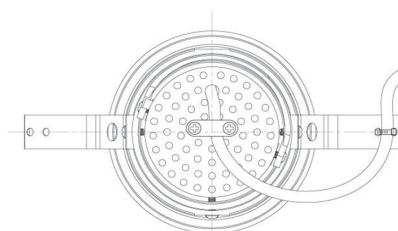

Item no. DD091-2820MB9030

Series Name:  $\Phi 80$  Series Lens Type, Antiglare

Installation	Recessed mount
Type	
Fixture wattage	28.5W
Beam angle	15 deg
Color Temp.	3000K
CRI	Ra>90
Luminous	1520 lm
Body	Die-cast aluminum alloy
Body finish	N/A
Trim finish	Black
Reflector finish	Mirror
IP Rate	IP20
Light source	COB module
Input Voltage	AC220~240V
Dimming Type	Non-Dimmable
Certificate	CE, CCC
Cut Hole	80mm

Height (Weight)	
36.0W	162 (0.7kg)
28.5W	162 (0.7kg)
21.0W	122 (0.6kg)
14.2W	122 (0.6kg)
7.4W	102 (0.6kg)
5.0W	102 (0.4kg)