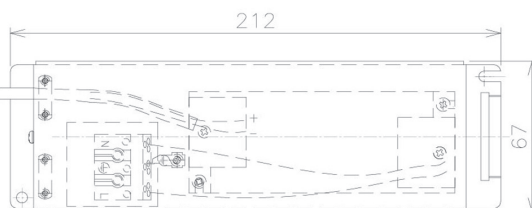

Item no. DD091-2820MB9030

Series Name:  $\Phi 80$  Series Lens Type, Antiglare

Installation	Recessed mount
Type	
Fixture wattage	28.5W
Beam angle	15 deg
Color Temp.	3000K
CRI	Ra>90
Luminous	1520 lm
Body	Die-cast aluminum alloy
Body finish	N/A
Trim finish	Black
Reflector finish	Mirror
IP Rate	IP20
Light source	COB module
Input Voltage	AC220~240V
Dimming Type	Non-Dimmable
Certificate	CE, CCC
Cut Hole	80mm

Height (Weight)	
36.0W	162 (0.7kg)
28.5W	162 (0.7kg)
21.0W	122 (0.6kg)
14.2W	122 (0.6kg)
7.4W	102 (0.6kg)
5.0W	102 (0.4kg)