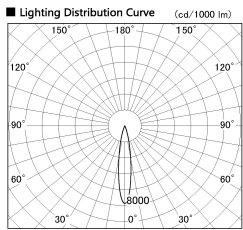

Item no. DD091-2820MB9030

Series Name:  $\Phi 80$  Series Lens Type, Antiglare

Installation	Recessed mount
Type	
Fixture wattage	28.5W
Beam angle	15 deg
Color Temp.	3000K
CRI	Ra>90
Luminous	1520 lm
Body	Die-cast aluminum alloy
Body finish	N/A
Trim finish	Black
Reflector finish	Mirror
IP Rate	IP20
Light source	COB module
Input Voltage	AC220~240V
Dimming Type	Non-Dimmable
Certificate	CE, CCC
Cut Hole	80mm

Height (Weight)	
36.0W	162 (0.7kg)
28.5W	162 (0.7kg)
21.0W	122 (0.6kg)
14.2W	122 (0.6kg)
7.4W	102 (0.6kg)
5.0W	102 (0.4kg)