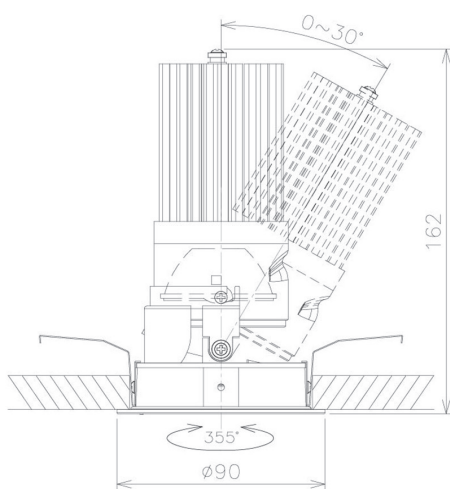

Item no. DD091-2820MB9030

Series Name: $\Phi 80$ Series Lens Type, Antiglare

■ Direct Horizontal Illuminance DD091-2820MB9030

Illuminance Angle	Beam Angle	Vertical Illuminance (lx)
17°	17°	47550
1		11890
290		5280
1		2970
500		1900
2		1320
890		970
3		740
1190		
m		

Installation	Recessed mount
Type	$\Phi 80$ Series Lens Type, Antiglare
Fixture wattage	28.5W
Beam angle	15 deg
Color Temp.	3000K
CRI	Ra>90
Luminous	1520 lm
Body	Die-cast aluminum alloy
Body finish	N/A
Trim finish	Black
Reflector finish	Mirror
IP Rate	IP20
Light source	COB module
Input Voltage	AC220~240V
Dimming Type	Non-Dimmable
Certificate	CE, CCC
Cut Hole	80mm

Height (Weight)	
36.0W	162 (0.7kg)
28.5W	162 (0.7kg)
21.0W	122 (0.6kg)
14.2W	122 (0.6kg)
7.4W	102 (0.6kg)
5.0W	102 (0.4kg)