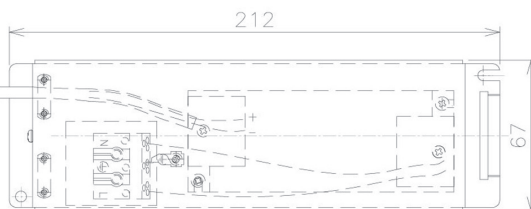

Item no. DD091-2820MB9030

Series Name: $\Phi 80$ Series Lens Type, Antiglare

■ Direct Horizontal Illuminance DD091-2820MB9030

Illuminance Angle	Beam Angle	Vertical Illuminance (lx)
17°	17°	47550
1		11890
290		5280
1		2970
500		1900
2		1320
890		970
3		740
1190		
m		

Installation	Recessed mount
Type	$\Phi 80$ Series Lens Type, Antiglare
Fixture wattage	28.5W
Beam angle	15 deg
Color Temp.	3000K
CRI	Ra>90
Luminous	1520 lm
Body	Die-cast aluminum alloy
Body finish	N/A
Trim finish	Black
Reflector finish	Mirror
IP Rate	IP20
Light source	COB module
Input Voltage	AC220~240V
Dimming Type	Non-Dimmable
Certificate	CE, CCC
Cut Hole	80mm

Height (Weight)	
36.0W	162 (0.7kg)
28.5W	162 (0.7kg)
21.0W	122 (0.6kg)
14.2W	122 (0.6kg)
7.4W	102 (0.6kg)
5.0W	102 (0.4kg)