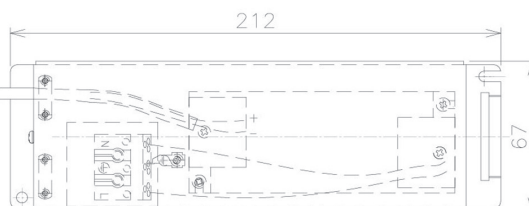

Item no. DD091-2820MB9035

Series Name: $\Phi 80$ Series Lens Type, Antiglare

| | |
|------------------|-------------------------|
| Installation | Recessed mount |
| Type | |
| Fixture wattage | 28.5W |
| Beam angle | 15 deg |
| Color Temp. | 3500K |
| CRI | Ra>90 |
| Luminous | 1550 lm |
| Body | Die-cast aluminum alloy |
| Body finish | N/A |
| Trim finish | Black |
| Reflector finish | Mirror |
| IP Rate | IP20 |
| Light source | COB module |
| Input Voltage | AC220~240V |
| Dimming Type | Non-Dimmable |
| Certificate | CE, CCC |
| Cut Hole | 80mm |

| Height (Weight) | |
|-----------------|-------------|
| 36.0W | 162 (0.7kg) |
| 28.5W | 162 (0.7kg) |
| 21.0W | 122 (0.6kg) |
| 14.2W | 122 (0.6kg) |
| 7.4W | 102 (0.6kg) |
| 5.0W | 102 (0.4kg) |