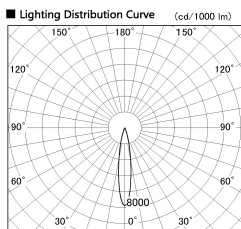

Item no. DD091-2820MB9035

Series Name: $\Phi 80$ Series Lens Type, Antiglare

| | |
|------------------|-------------------------|
| Installation | Recessed mount |
| Type | |
| Fixture wattage | 28.5W |
| Beam angle | 15 deg |
| Color Temp. | 3500K |
| CRI | Ra>90 |
| Luminous | 1550 lm |
| Body | Die-cast aluminum alloy |
| Body finish | N/A |
| Trim finish | Black |
| Reflector finish | Mirror |
| IP Rate | IP20 |
| Light source | COB module |
| Input Voltage | AC220~240V |
| Dimming Type | Non-Dimmable |
| Certificate | CE, CCC |
| Cut Hole | 80mm |

| Height (Weight) | |
|-----------------|-------------|
| 36.0W | 162 (0.7kg) |
| 28.5W | 162 (0.7kg) |
| 21.0W | 122 (0.6kg) |
| 14.2W | 122 (0.6kg) |
| 7.4W | 102 (0.6kg) |
| 5.0W | 102 (0.4kg) |