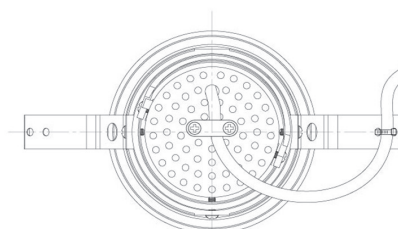

Item no. DD091-2820MB9035

Series Name: $\Phi 80$ Series Lens Type, Antiglare

| | |
|------------------|-------------------------|
| Installation | Recessed mount |
| Type | |
| Fixture wattage | 28.5W |
| Beam angle | 15 deg |
| Color Temp. | 3500K |
| CRI | Ra>90 |
| Luminous | 1550 lm |
| Body | Die-cast aluminum alloy |
| Body finish | N/A |
| Trim finish | Black |
| Reflector finish | Mirror |
| IP Rate | IP20 |
| Light source | COB module |
| Input Voltage | AC220~240V |
| Dimming Type | Non-Dimmable |
| Certificate | CE, CCC |
| Cut Hole | 80mm |

| Height (Weight) | |
|-----------------|-------------|
| 36.0W | 162 (0.7kg) |
| 28.5W | 162 (0.7kg) |
| 21.0W | 122 (0.6kg) |
| 14.2W | 122 (0.6kg) |
| 7.4W | 102 (0.6kg) |
| 5.0W | 102 (0.4kg) |