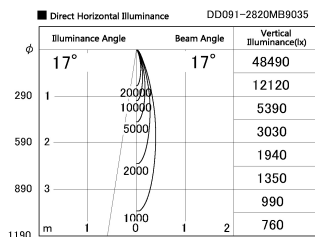

Item no. DD091-2820MB9035

Series Name: $\Phi 80$ Series Lens Type, Antiglare

| | |
|------------------|-------------------------|
| Installation | Recessed mount |
| Type | |
| Fixture wattage | 28.5W |
| Beam angle | 15 deg |
| Color Temp. | 3500K |
| CRI | Ra>90 |
| Luminous | 1550 lm |
| Body | Die-cast aluminum alloy |
| Body finish | N/A |
| Trim finish | Black |
| Reflector finish | Mirror |
| IP Rate | IP20 |
| Light source | COB module |
| Input Voltage | AC220~240V |
| Dimming Type | Non-Dimmable |
| Certificate | CE, CCC |
| Cut Hole | 80mm |

| Height (Weight) | |
|-----------------|-------------|
| 36.0W | 162 (0.7kg) |
| 28.5W | 162 (0.7kg) |
| 21.0W | 122 (0.6kg) |
| 14.2W | 122 (0.6kg) |
| 7.4W | 102 (0.6kg) |
| 5.0W | 102 (0.4kg) |