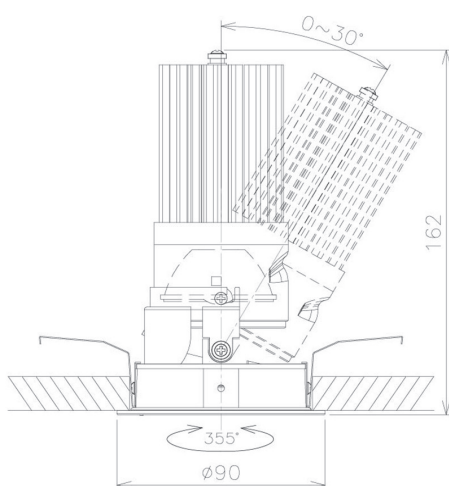

Item no. DD091-2820MB9035

Series Name: $\Phi 80$ Series Lens Type, Antiglare

| | |
|------------------|-------------------------|
| Installation | Recessed mount |
| Type | |
| Fixture wattage | 28.5W |
| Beam angle | 15 deg |
| Color Temp. | 3500K |
| CRI | Ra>90 |
| Luminous | 1550 lm |
| Body | Die-cast aluminum alloy |
| Body finish | N/A |
| Trim finish | Black |
| Reflector finish | Mirror |
| IP Rate | IP20 |
| Light source | COB module |
| Input Voltage | AC220~240V |
| Dimming Type | Non-Dimmable |
| Certificate | CE, CCC |
| Cut Hole | 80mm |

| Height (Weight) | |
|-----------------|-------------|
| 36.0W | 162 (0.7kg) |
| 28.5W | 162 (0.7kg) |
| 21.0W | 122 (0.6kg) |
| 14.2W | 122 (0.6kg) |
| 7.4W | 102 (0.6kg) |
| 5.0W | 102 (0.4kg) |