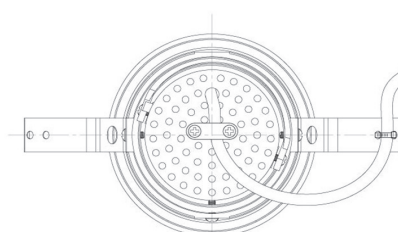

Item no. DD091-2820MB9040

Series Name:  $\Phi 80$  Series Lens Type, Antiglare

Installation	Recessed mount
Type	
Fixture wattage	28.5W
Beam angle	15 deg
Color Temp.	4000K
CRI	Ra>90
Luminous	1565 lm
Body	Die-cast aluminum alloy
Body finish	N/A
Trim finish	Black
Reflector finish	Mirror
IP Rate	IP20
Light source	COB module
Input Voltage	AC220~240V
Dimming Type	Non-Dimmable
Certificate	CE, CCC
Cut Hole	80mm

Height (Weight)	
36.0W	162 (0.7kg)
28.5W	162 (0.7kg)
21.0W	122 (0.6kg)
14.2W	122 (0.6kg)
7.4W	102 (0.6kg)
5.0W	102 (0.4kg)