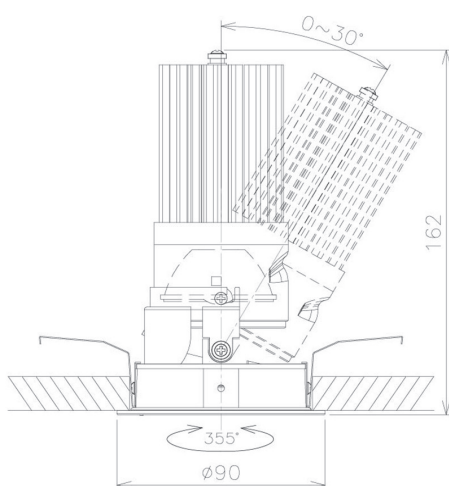

Item no. DD091-2820MB9040

Series Name:  $\Phi 80$  Series Lens Type, Antiglare

Installation	Recessed mount
Type	
Fixture wattage	28.5W
Beam angle	15 deg
Color Temp.	4000K
CRI	Ra>90
Luminous	1565 lm
Body	Die-cast aluminum alloy
Body finish	N/A
Trim finish	Black
Reflector finish	Mirror
IP Rate	IP20
Light source	COB module
Input Voltage	AC220~240V
Dimming Type	Non-Dimmable
Certificate	CE, CCC
Cut Hole	80mm

Height (Weight)	
36.0W	162 (0.7kg)
28.5W	162 (0.7kg)
21.0W	122 (0.6kg)
14.2W	122 (0.6kg)
7.4W	102 (0.6kg)
5.0W	102 (0.4kg)