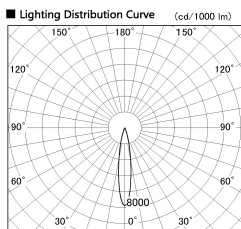

Item no. DD091-2820MB9040

Series Name:  $\Phi 80$  Series Lens Type, Antiglare

Installation	Recessed mount
Type	
Fixture wattage	28.5W
Beam angle	15 deg
Color Temp.	4000K
CRI	Ra>90
Luminous	1565 lm
Body	Die-cast aluminum alloy
Body finish	N/A
Trim finish	Black
Reflector finish	Mirror
IP Rate	IP20
Light source	COB module
Input Voltage	AC220~240V
Dimming Type	Non-Dimmable
Certificate	CE, CCC
Cut Hole	80mm

Height (Weight)	
36.0W	162 (0.7kg)
28.5W	162 (0.7kg)
21.0W	122 (0.6kg)
14.2W	122 (0.6kg)
7.4W	102 (0.6kg)
5.0W	102 (0.4kg)