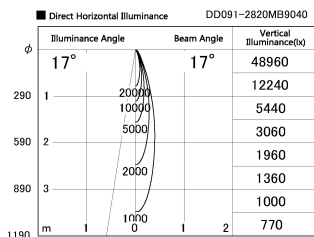

Item no. DD091-2820MB9040

Series Name:  $\Phi 80$  Series Lens Type, Antiglare

Installation	Recessed mount
Type	
Fixture wattage	28.5W
Beam angle	15 deg
Color Temp.	4000K
CRI	Ra>90
Luminous	1565 lm
Body	Die-cast aluminum alloy
Body finish	N/A
Trim finish	Black
Reflector finish	Mirror
IP Rate	IP20
Light source	COB module
Input Voltage	AC220~240V
Dimming Type	Non-Dimmable
Certificate	CE, CCC
Cut Hole	80mm

Height (Weight)	
36.0W	162 (0.7kg)
28.5W	162 (0.7kg)
21.0W	122 (0.6kg)
14.2W	122 (0.6kg)
7.4W	102 (0.6kg)
5.0W	102 (0.4kg)