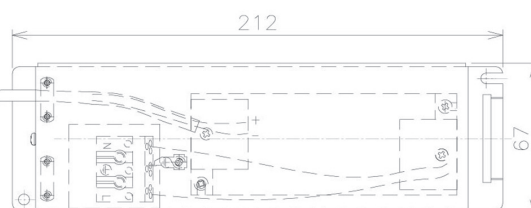

Item no. DD091-2820MB9040

Series Name:  $\Phi 80$  Series Lens Type, Antiglare

Installation	Recessed mount
Type	
Fixture wattage	28.5W
Beam angle	15 deg
Color Temp.	4000K
CRI	Ra>90
Luminous	1565 lm
Body	Die-cast aluminum alloy
Body finish	N/A
Trim finish	Black
Reflector finish	Mirror
IP Rate	IP20
Light source	COB module
Input Voltage	AC220~240V
Dimming Type	Non-Dimmable
Certificate	CE, CCC
Cut Hole	80mm

Height (Weight)	
36.0W	162 (0.7kg)
28.5W	162 (0.7kg)
21.0W	122 (0.6kg)
14.2W	122 (0.6kg)
7.4W	102 (0.6kg)
5.0W	102 (0.4kg)