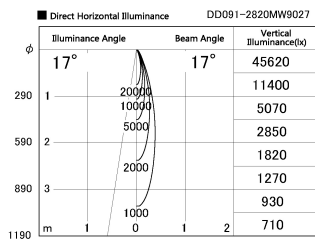

Item no. DD091-2820MW9027

Series Name: $\Phi 80$ Series Lens Type, Antiglare

Installation	Recessed mount
Type	
Fixture wattage	28.5W
Beam angle	15 deg
Color Temp.	2700K
CRI	Ra>90
Luminous	1458 lm
Body	Die-cast aluminum alloy
Body finish	N/A
Trim finish	White
Reflector finish	Mirror
IP Rate	IP20
Light source	COB module
Input Voltage	AC220~240V
Dimming Type	Non-Dimmable
Certificate	CE, CCC
Cut Hole	80mm

Height (Weight)	
36.0W	162 (0.7kg)
28.5W	162 (0.7kg)
21.0W	122 (0.6kg)
14.2W	122 (0.6kg)
7.4W	102 (0.6kg)
5.0W	102 (0.4kg)