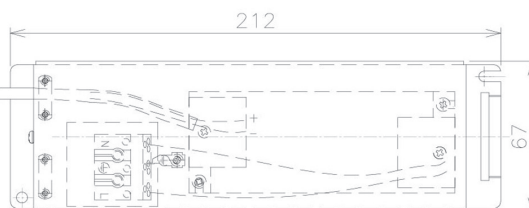

Item no. DD091-2820MW9027

Series Name: $\Phi 80$ Series Lens Type, Antiglare

Installation	Recessed mount
Type	
Fixture wattage	28.5W
Beam angle	15 deg
Color Temp.	2700K
CRI	Ra>90
Luminous	1458 lm
Body	Die-cast aluminum alloy
Body finish	N/A
Trim finish	White
Reflector finish	Mirror
IP Rate	IP20
Light source	COB module
Input Voltage	AC220~240V
Dimming Type	Non-Dimmable
Certificate	CE, CCC
Cut Hole	80mm

Height (Weight)	
36.0W	162 (0.7kg)
28.5W	162 (0.7kg)
21.0W	122 (0.6kg)
14.2W	122 (0.6kg)
7.4W	102 (0.6kg)
5.0W	102 (0.4kg)