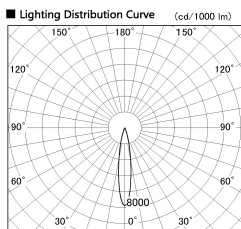

Item no. DD091-2820MW9027

Series Name: $\Phi 80$ Series Lens Type, Antiglare

Installation	Recessed mount
Type	
Fixture wattage	28.5W
Beam angle	15 deg
Color Temp.	2700K
CRI	Ra>90
Luminous	1458 lm
Body	Die-cast aluminum alloy
Body finish	N/A
Trim finish	White
Reflector finish	Mirror
IP Rate	IP20
Light source	COB module
Input Voltage	AC220~240V
Dimming Type	Non-Dimmable
Certificate	CE, CCC
Cut Hole	80mm

Height (Weight)	
36.0W	162 (0.7kg)
28.5W	162 (0.7kg)
21.0W	122 (0.6kg)
14.2W	122 (0.6kg)
7.4W	102 (0.6kg)
5.0W	102 (0.4kg)