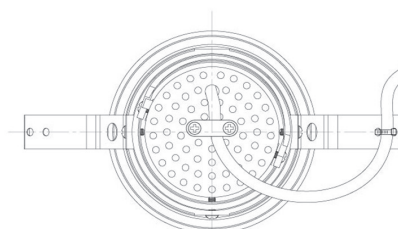

Item no. DD091-2820MW9027

Series Name: $\Phi 80$ Series Lens Type, Antiglare

Installation	Recessed mount
Type	
Fixture wattage	28.5W
Beam angle	15 deg
Color Temp.	2700K
CRI	Ra>90
Luminous	1458 lm
Body	Die-cast aluminum alloy
Body finish	N/A
Trim finish	White
Reflector finish	Mirror
IP Rate	IP20
Light source	COB module
Input Voltage	AC220~240V
Dimming Type	Non-Dimmable
Certificate	CE, CCC
Cut Hole	80mm

Height (Weight)	
36.0W	162 (0.7kg)
28.5W	162 (0.7kg)
21.0W	122 (0.6kg)
14.2W	122 (0.6kg)
7.4W	102 (0.6kg)
5.0W	102 (0.4kg)