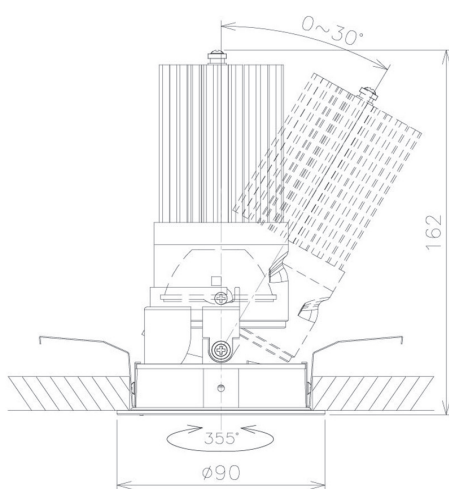

Item no. DD091-2820MW9027

Series Name: $\Phi 80$ Series Lens Type, Antiglare

Installation	Recessed mount
Type	
Fixture wattage	28.5W
Beam angle	15 deg
Color Temp.	2700K
CRI	Ra>90
Luminous	1458 lm
Body	Die-cast aluminum alloy
Body finish	N/A
Trim finish	White
Reflector finish	Mirror
IP Rate	IP20
Light source	COB module
Input Voltage	AC220~240V
Dimming Type	Non-Dimmable
Certificate	CE, CCC
Cut Hole	80mm

Height (Weight)	
36.0W	162 (0.7kg)
28.5W	162 (0.7kg)
21.0W	122 (0.6kg)
14.2W	122 (0.6kg)
7.4W	102 (0.6kg)
5.0W	102 (0.4kg)