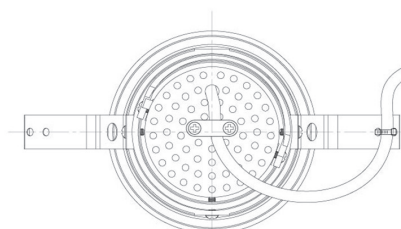

Item no. DD091-2820MW9030

Series Name:  $\Phi 80$  Series Lens Type, Antiglare

Installation	Recessed mount
Type	
Fixture wattage	28.5W
Beam angle	15 deg
Color Temp.	3000K
CRI	Ra>90
Luminous	1520 lm
Body	Die-cast aluminum alloy
Body finish	N/A
Trim finish	White
Reflector finish	Mirror
IP Rate	IP20
Light source	COB module
Input Voltage	AC220~240V
Dimming Type	Non-Dimmable
Certificate	CE, CCC
Cut Hole	80mm

Height (Weight)	
36.0W	162 (0.7kg)
28.5W	162 (0.7kg)
21.0W	122 (0.6kg)
14.2W	122 (0.6kg)
7.4W	102 (0.6kg)
5.0W	102 (0.4kg)