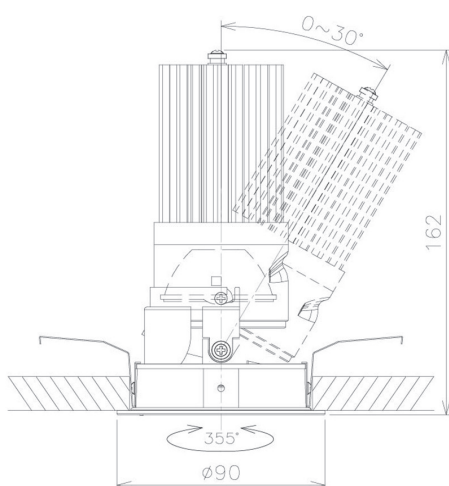

Item no. DD091-2820MW9030

Series Name:  $\Phi 80$  Series Lens Type, Antiglare

Installation	Recessed mount
Type	
Fixture wattage	28.5W
Beam angle	15 deg
Color Temp.	3000K
CRI	Ra>90
Luminous	1520 lm
Body	Die-cast aluminum alloy
Body finish	N/A
Trim finish	White
Reflector finish	Mirror
IP Rate	IP20
Light source	COB module
Input Voltage	AC220~240V
Dimming Type	Non-Dimmable
Certificate	CE, CCC
Cut Hole	80mm

Height (Weight)	
36.0W	162 (0.7kg)
28.5W	162 (0.7kg)
21.0W	122 (0.6kg)
14.2W	122 (0.6kg)
7.4W	102 (0.6kg)
5.0W	102 (0.4kg)