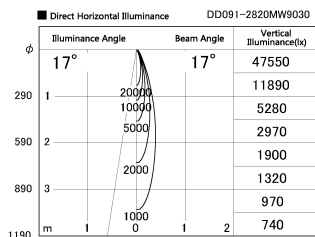

Item no. DD091-2820MW9030

Series Name:  $\Phi 80$  Series Lens Type, Antiglare

Installation	Recessed mount
Type	
Fixture wattage	28.5W
Beam angle	15 deg
Color Temp.	3000K
CRI	Ra>90
Luminous	1520 lm
Body	Die-cast aluminum alloy
Body finish	N/A
Trim finish	White
Reflector finish	Mirror
IP Rate	IP20
Light source	COB module
Input Voltage	AC220~240V
Dimming Type	Non-Dimmable
Certificate	CE, CCC
Cut Hole	80mm

Height (Weight)	
36.0W	162 (0.7kg)
28.5W	162 (0.7kg)
21.0W	122 (0.6kg)
14.2W	122 (0.6kg)
7.4W	102 (0.6kg)
5.0W	102 (0.4kg)