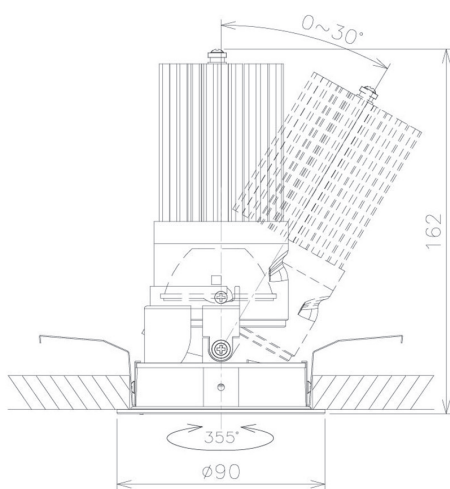

Item no. DD091-2820MW9030

Series Name: $\Phi 80$ Series Lens Type, Antiglare

■ Direct Horizontal Illuminance DD091-2820MW9030

φ	Illuminance Angle	Beam Angle	Vertical Illuminance (lx)
	17°	17°	47550
1			11890
2			5280
3			2970
1			1900
2			1320
3			970
1			740

Installation	Recessed mount
Type	$\Phi 80$ Series Lens Type, Antiglare
Fixture wattage	28.5W
Beam angle	15 deg
Color Temp.	3000K
CRI	Ra>90
Luminous	1520 lm
Body	Die-cast aluminum alloy
Body finish	N/A
Trim finish	White
Reflector finish	Mirror
IP Rate	IP20
Light source	COB module
Input Voltage	AC220~240V
Dimming Type	Non-Dimmable
Certificate	CE, CCC
Cut Hole	80mm

Height (Weight)	
36.0W	162 (0.7kg)
28.5W	162 (0.7kg)
21.0W	122 (0.6kg)
14.2W	122 (0.6kg)
7.4W	102 (0.6kg)
5.0W	102 (0.4kg)