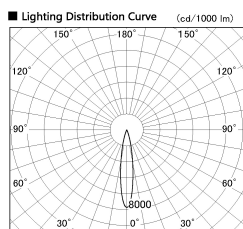

Item no. DD091-2820MW9030

Series Name:  $\Phi 80$  Series Lens Type, Antiglare

Installation	Recessed mount
Type	
Fixture wattage	28.5W
Beam angle	15 deg
Color Temp.	3000K
CRI	Ra>90
Luminous	1520 lm
Body	Die-cast aluminum alloy
Body finish	N/A
Trim finish	White
Reflector finish	Mirror
IP Rate	IP20
Light source	COB module
Input Voltage	AC220~240V
Dimming Type	Non-Dimmable
Certificate	CE, CCC
Cut Hole	80mm

Height (Weight)	
36.0W	162 (0.7kg)
28.5W	162 (0.7kg)
21.0W	122 (0.6kg)
14.2W	122 (0.6kg)
7.4W	102 (0.6kg)
5.0W	102 (0.4kg)