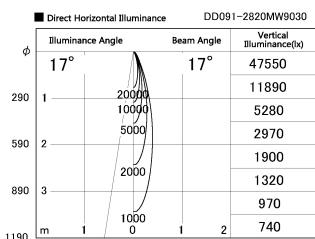

Item no. DD091-2820MW9030

Series Name:  $\Phi 80$  Series Lens Type, Antiglare

Installation	Recessed mount
Type	
Fixture wattage	28.5W
Beam angle	15 deg
Color Temp.	3000K
CRI	Ra>90
Luminous	1520 lm
Body	Die-cast aluminum alloy
Body finish	N/A
Trim finish	White
Reflector finish	Mirror
IP Rate	IP20
Light source	COB module
Input Voltage	AC220~240V
Dimming Type	Non-Dimmable
Certificate	CE, CCC
Cut Hole	80mm

Height (Weight)	
36.0W	162 (0.7kg)
28.5W	162 (0.7kg)
21.0W	122 (0.6kg)
14.2W	122 (0.6kg)
7.4W	102 (0.6kg)
5.0W	102 (0.4kg)