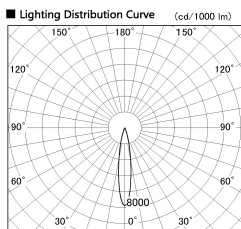

Item no. DD091-2820MW9030

Series Name:  $\Phi 80$  Series Lens Type, Antiglare

Installation	Recessed mount
Type	
Fixture wattage	28.5W
Beam angle	15 deg
Color Temp.	3000K
CRI	Ra>90
Luminous	1520 lm
Body	Die-cast aluminum alloy
Body finish	N/A
Trim finish	White
Reflector finish	Mirror
IP Rate	IP20
Light source	COB module
Input Voltage	AC220~240V
Dimming Type	Non-Dimmable
Certificate	CE, CCC
Cut Hole	80mm

Height (Weight)	
36.0W	162 (0.7kg)
28.5W	162 (0.7kg)
21.0W	122 (0.6kg)
14.2W	122 (0.6kg)
7.4W	102 (0.6kg)
5.0W	102 (0.4kg)