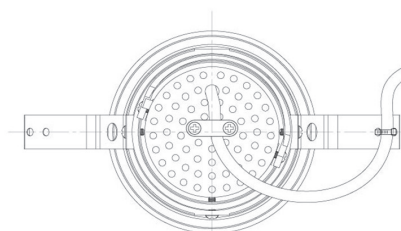

Item no. DD091-2820MW9030

Series Name: $\Phi 80$ Series Lens Type, Antiglare

■ Direct Horizontal Illuminance DD091-2820MW9030

φ	Illuminance Angle	Beam Angle	Vertical Illuminance (lx)
	17°	17°	47550
1			11890
2			5280
3			2970
1			1900
2			1320
3			970
1			740

Installation	Recessed mount
Type	$\Phi 80$ Series Lens Type, Antiglare
Fixture wattage	28.5W
Beam angle	15 deg
Color Temp.	3000K
CRI	Ra>90
Luminous	1520 lm
Body	Die-cast aluminum alloy
Body finish	N/A
Trim finish	White
Reflector finish	Mirror
IP Rate	IP20
Light source	COB module
Input Voltage	AC220~240V
Dimming Type	Non-Dimmable
Certificate	CE, CCC
Cut Hole	80mm

Height (Weight)	
36.0W	162 (0.7kg)
28.5W	162 (0.7kg)
21.0W	122 (0.6kg)
14.2W	122 (0.6kg)
7.4W	102 (0.6kg)
5.0W	102 (0.4kg)