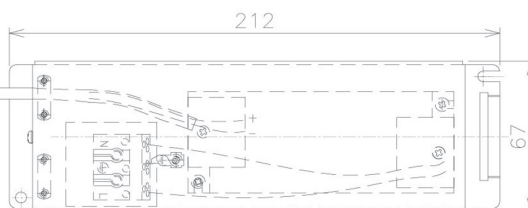

Item no. DD091-2820MW9030

Series Name:  $\Phi 80$  Series Lens Type, Antiglare

Installation	Recessed mount
Type	
Fixture wattage	28.5W
Beam angle	15 deg
Color Temp.	3000K
CRI	Ra>90
Luminous	1520 lm
Body	Die-cast aluminum alloy
Body finish	N/A
Trim finish	White
Reflector finish	Mirror
IP Rate	IP20
Light source	COB module
Input Voltage	AC220~240V
Dimming Type	Non-Dimmable
Certificate	CE, CCC
Cut Hole	80mm

Height (Weight)	
36.0W	162 (0.7kg)
28.5W	162 (0.7kg)
21.0W	122 (0.6kg)
14.2W	122 (0.6kg)
7.4W	102 (0.6kg)
5.0W	102 (0.4kg)