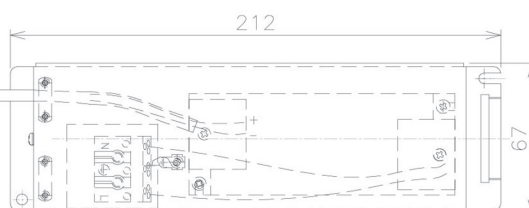

Item no. DD091-2820MW9030

Series Name:  $\Phi 80$  Series Lens Type, Antiglare

Installation	Recessed mount
Type	
Fixture wattage	28.5W
Beam angle	15 deg
Color Temp.	3000K
CRI	Ra>90
Luminous	1520 lm
Body	Die-cast aluminum alloy
Body finish	N/A
Trim finish	White
Reflector finish	Mirror
IP Rate	IP20
Light source	COB module
Input Voltage	AC220~240V
Dimming Type	Non-Dimmable
Certificate	CE, CCC
Cut Hole	80mm

Height (Weight)	
36.0W	162 (0.7kg)
28.5W	162 (0.7kg)
21.0W	122 (0.6kg)
14.2W	122 (0.6kg)
7.4W	102 (0.6kg)
5.0W	102 (0.4kg)