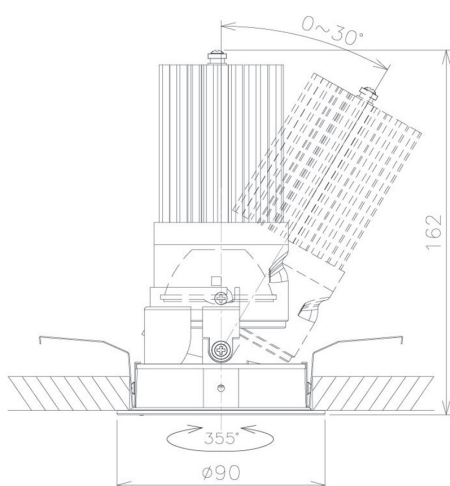

Item no. DD091-2820MW9030

Series Name:  $\Phi 80$  Series Lens Type, Antiglare

Installation	Recessed mount
Type	
Fixture wattage	28.5W
Beam angle	15 deg
Color Temp.	3000K
CRI	Ra>90
Luminous	1520 lm
Body	Die-cast aluminum alloy
Body finish	N/A
Trim finish	White
Reflector finish	Mirror
IP Rate	IP20
Light source	COB module
Input Voltage	AC220~240V
Dimming Type	Non-Dimmable
Certificate	CE, CCC
Cut Hole	80mm

Height (Weight)	
36.0W	162 (0.7kg)
28.5W	162 (0.7kg)
21.0W	122 (0.6kg)
14.2W	122 (0.6kg)
7.4W	102 (0.6kg)
5.0W	102 (0.4kg)