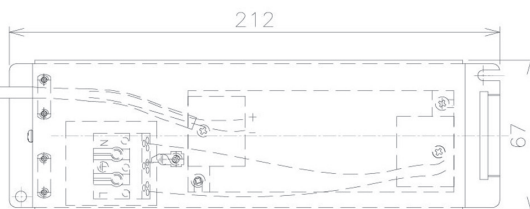

Item no. DD091-2820MW9030

Series Name: $\Phi 80$ Series Lens Type, Antiglare

■ Direct Horizontal Illuminance DD091-2820MW9030

φ	Illuminance Angle	Beam Angle	Vertical Illuminance (lx)
	17°	17°	47550
1			11890
2			5280
3			2970
1			1900
2			1320
3			970
1			740

Installation	Recessed mount
Type	$\Phi 80$ Series Lens Type, Antiglare
Fixture wattage	28.5W
Beam angle	15 deg
Color Temp.	3000K
CRI	Ra>90
Luminous	1520 lm
Body	Die-cast aluminum alloy
Body finish	N/A
Trim finish	White
Reflector finish	Mirror
IP Rate	IP20
Light source	COB module
Input Voltage	AC220~240V
Dimming Type	Non-Dimmable
Certificate	CE, CCC
Cut Hole	80mm

Height (Weight)	
36.0W	162 (0.7kg)
28.5W	162 (0.7kg)
21.0W	122 (0.6kg)
14.2W	122 (0.6kg)
7.4W	102 (0.6kg)
5.0W	102 (0.4kg)