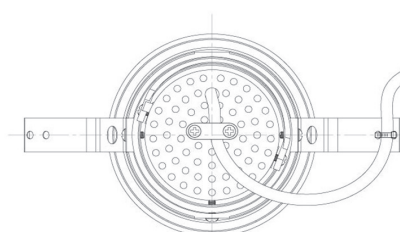

Item no. DD091-2820MW9030

Series Name:  $\Phi 80$  Series Lens Type, Antiglare

Installation	Recessed mount
Type	
Fixture wattage	28.5W
Beam angle	15 deg
Color Temp.	3000K
CRI	Ra>90
Luminous	1520 lm
Body	Die-cast aluminum alloy
Body finish	N/A
Trim finish	White
Reflector finish	Mirror
IP Rate	IP20
Light source	COB module
Input Voltage	AC220~240V
Dimming Type	Non-Dimmable
Certificate	CE, CCC
Cut Hole	80mm

Height (Weight)	
36.0W	162 (0.7kg)
28.5W	162 (0.7kg)
21.0W	122 (0.6kg)
14.2W	122 (0.6kg)
7.4W	102 (0.6kg)
5.0W	102 (0.4kg)