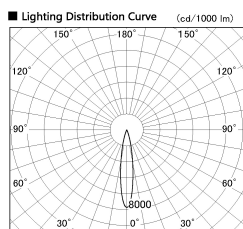

Item no. DD091-2820MW9030

Series Name: $\Phi 80$ Series Lens Type, Antiglare

■ Direct Horizontal Illuminance DD091-2820MW9030

φ	Illuminance Angle	Beam Angle	Vertical Illuminance (lx)
	17°	17°	47550
1			11890
2			5280
3			2970
1			1900
2			1320
3			970
1			740

Installation	Recessed mount
Type	$\Phi 80$ Series Lens Type, Antiglare
Fixture wattage	28.5W
Beam angle	15 deg
Color Temp.	3000K
CRI	Ra>90
Luminous	1520 lm
Body	Die-cast aluminum alloy
Body finish	N/A
Trim finish	White
Reflector finish	Mirror
IP Rate	IP20
Light source	COB module
Input Voltage	AC220~240V
Dimming Type	Non-Dimmable
Certificate	CE, CCC
Cut Hole	80mm

Height (Weight)	
36.0W	162 (0.7kg)
28.5W	162 (0.7kg)
21.0W	122 (0.6kg)
14.2W	122 (0.6kg)
7.4W	102 (0.6kg)
5.0W	102 (0.4kg)