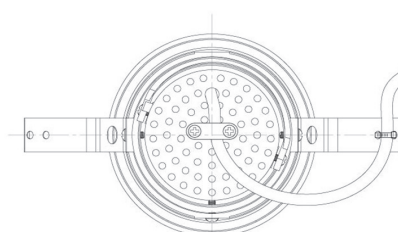

Item no. DD091-2820MW9035

Series Name: $\Phi 80$ Series Lens Type, Antiglare

Installation	Recessed mount
Type	
Fixture wattage	28.5W
Beam angle	15 deg
Color Temp.	3500K
CRI	Ra>90
Luminous	1550 lm
Body	Die-cast aluminum alloy
Body finish	N/A
Trim finish	White
Reflector finish	Mirror
IP Rate	IP20
Light source	COB module
Input Voltage	AC220~240V
Dimming Type	Non-Dimmable
Certificate	CE, CCC
Cut Hole	80mm

Height (Weight)	
36.0W	162 (0.7kg)
28.5W	162 (0.7kg)
21.0W	122 (0.6kg)
14.2W	122 (0.6kg)
7.4W	102 (0.6kg)
5.0W	102 (0.4kg)