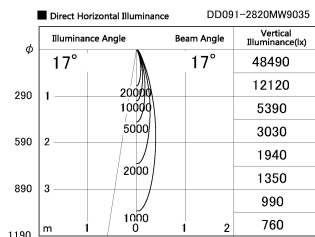

Item no. DD091-2820MW9035

Series Name: $\Phi 80$ Series Lens Type, Antiglare

Installation	Recessed mount
Type	
Fixture wattage	28.5W
Beam angle	15 deg
Color Temp.	3500K
CRI	Ra>90
Luminous	1550 lm
Body	Die-cast aluminum alloy
Body finish	N/A
Trim finish	White
Reflector finish	Mirror
IP Rate	IP20
Light source	COB module
Input Voltage	AC220~240V
Dimming Type	Non-Dimmable
Certificate	CE, CCC
Cut Hole	80mm

Height (Weight)	
36.0W	162 (0.7kg)
28.5W	162 (0.7kg)
21.0W	122 (0.6kg)
14.2W	122 (0.6kg)
7.4W	102 (0.6kg)
5.0W	102 (0.4kg)