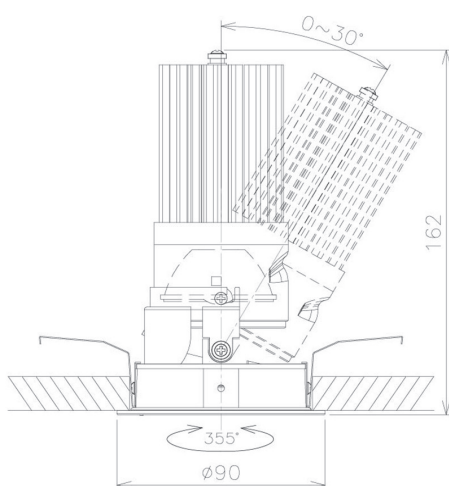

Item no. DD091-2820MW9035

Series Name: $\Phi 80$ Series Lens Type, Antiglare

Installation	Recessed mount
Type	
Fixture wattage	28.5W
Beam angle	15 deg
Color Temp.	3500K
CRI	Ra>90
Luminous	1550 lm
Body	Die-cast aluminum alloy
Body finish	N/A
Trim finish	White
Reflector finish	Mirror
IP Rate	IP20
Light source	COB module
Input Voltage	AC220~240V
Dimming Type	Non-Dimmable
Certificate	CE, CCC
Cut Hole	80mm

Height (Weight)	
36.0W	162 (0.7kg)
28.5W	162 (0.7kg)
21.0W	122 (0.6kg)
14.2W	122 (0.6kg)
7.4W	102 (0.6kg)
5.0W	102 (0.4kg)