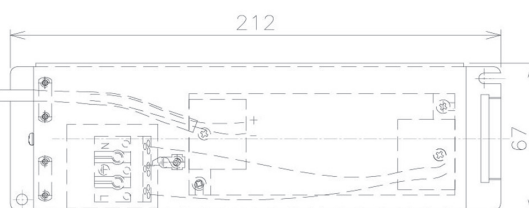

Item no. DD091-2820MW9035

Series Name: $\Phi 80$ Series Lens Type, Antiglare

Installation	Recessed mount
Type	
Fixture wattage	28.5W
Beam angle	15 deg
Color Temp.	3500K
CRI	Ra>90
Luminous	1550 lm
Body	Die-cast aluminum alloy
Body finish	N/A
Trim finish	White
Reflector finish	Mirror
IP Rate	IP20
Light source	COB module
Input Voltage	AC220~240V
Dimming Type	Non-Dimmable
Certificate	CE, CCC
Cut Hole	80mm

Height (Weight)	
36.0W	162 (0.7kg)
28.5W	162 (0.7kg)
21.0W	122 (0.6kg)
14.2W	122 (0.6kg)
7.4W	102 (0.6kg)
5.0W	102 (0.4kg)