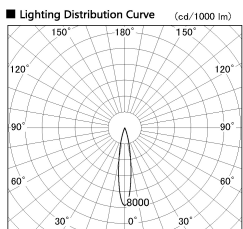

Item no. DD091-2820MW9035

Series Name: $\Phi 80$ Series Lens Type, Antiglare

Installation	Recessed mount
Type	
Fixture wattage	28.5W
Beam angle	15 deg
Color Temp.	3500K
CRI	Ra>90
Luminous	1550 lm
Body	Die-cast aluminum alloy
Body finish	N/A
Trim finish	White
Reflector finish	Mirror
IP Rate	IP20
Light source	COB module
Input Voltage	AC220~240V
Dimming Type	Non-Dimmable
Certificate	CE, CCC
Cut Hole	80mm

Height (Weight)	
36.0W	162 (0.7kg)
28.5W	162 (0.7kg)
21.0W	122 (0.6kg)
14.2W	122 (0.6kg)
7.4W	102 (0.6kg)
5.0W	102 (0.4kg)