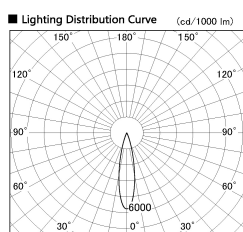

Item no. DD091-2825MB9027

Series Name:  $\Phi 80$  Series Lens Type, Antiglare

Installation	Recessed mount
Type	$\Phi 80$ Series Lens Type, Antiglare
Fixture wattage	28.5W
Beam angle	20 deg
Color Temp.	2700K
CRI	Ra>90
Luminous	1415 lm
Body	Die-cast aluminum alloy
Body finish	N/A
Trim finish	Black
Reflector finish	Mirror
IP Rate	IP20
Light source	COB module
Input Voltage	AC220~240V
Dimming Type	Non-Dimmable
Certificate	CE, CCC
Cut Hole	80mm

Height (Weight)	
36.0W	162 (0.7kg)
28.5W	162 (0.7kg)
21.0W	122 (0.6kg)
14.2W	122 (0.6kg)
7.4W	102 (0.6kg)
5.0W	102 (0.4kg)