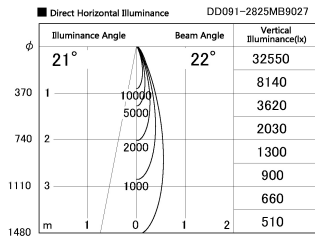

Item no. DD091-2825MB9027

Series Name: $\Phi 80$ Series Lens Type, Antiglare

Installation	Recessed mount
Type	
Fixture wattage	28.5W
Beam angle	20 deg
Color Temp.	2700K
CRI	Ra>90
Luminous	1415 lm
Body	Die-cast aluminum alloy
Body finish	N/A
Trim finish	Black
Reflector finish	Mirror
IP Rate	IP20
Light source	COB module
Input Voltage	AC220~240V
Dimming Type	Non-Dimmable
Certificate	CE, CCC
Cut Hole	80mm

Height (Weight)	
36.0W	162 (0.7kg)
28.5W	162 (0.7kg)
21.0W	122 (0.6kg)
14.2W	122 (0.6kg)
7.4W	102 (0.6kg)
5.0W	102 (0.4kg)