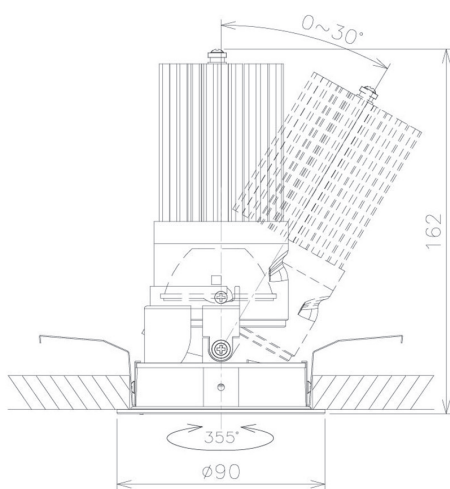

Item no. DD091-2825MB9027

Series Name:  $\Phi 80$  Series Lens Type, Antiglare

Installation	Recessed mount
Type	$\Phi 80$ Series Lens Type, Antiglare
Fixture wattage	28.5W
Beam angle	20 deg
Color Temp.	2700K
CRI	Ra>90
Luminous	1415 lm
Body	Die-cast aluminum alloy
Body finish	N/A
Trim finish	Black
Reflector finish	Mirror
IP Rate	IP20
Light source	COB module
Input Voltage	AC220~240V
Dimming Type	Non-Dimmable
Certificate	CE, CCC
Cut Hole	80mm

Height (Weight)	
36.0W	162 (0.7kg)
28.5W	162 (0.7kg)
21.0W	122 (0.6kg)
14.2W	122 (0.6kg)
7.4W	102 (0.6kg)
5.0W	102 (0.4kg)