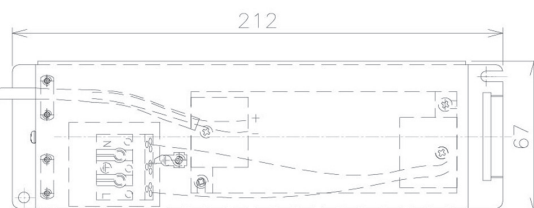

Item no. DD091-2825MB9027

Series Name: $\Phi 80$ Series Lens Type, Antiglare

Installation	Recessed mount
Type	
Fixture wattage	28.5W
Beam angle	20 deg
Color Temp.	2700K
CRI	Ra>90
Luminous	1415 lm
Body	Die-cast aluminum alloy
Body finish	N/A
Trim finish	Black
Reflector finish	Mirror
IP Rate	IP20
Light source	COB module
Input Voltage	AC220~240V
Dimming Type	Non-Dimmable
Certificate	CE, CCC
Cut Hole	80mm

Height (Weight)	
36.0W	162 (0.7kg)
28.5W	162 (0.7kg)
21.0W	122 (0.6kg)
14.2W	122 (0.6kg)
7.4W	102 (0.6kg)
5.0W	102 (0.4kg)