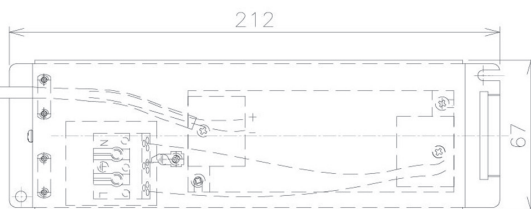

Item no. DD091-2825MB9027

Series Name:  $\Phi 80$  Series Lens Type, Antiglare

Installation	Recessed mount
Type	$\Phi 80$ Series Lens Type, Antiglare
Fixture wattage	28.5W
Beam angle	20 deg
Color Temp.	2700K
CRI	Ra>90
Luminous	1415 lm
Body	Die-cast aluminum alloy
Body finish	N/A
Trim finish	Black
Reflector finish	Mirror
IP Rate	IP20
Light source	COB module
Input Voltage	AC220~240V
Dimming Type	Non-Dimmable
Certificate	CE, CCC
Cut Hole	80mm

Height (Weight)	
36.0W	162 (0.7kg)
28.5W	162 (0.7kg)
21.0W	122 (0.6kg)
14.2W	122 (0.6kg)
7.4W	102 (0.6kg)
5.0W	102 (0.4kg)