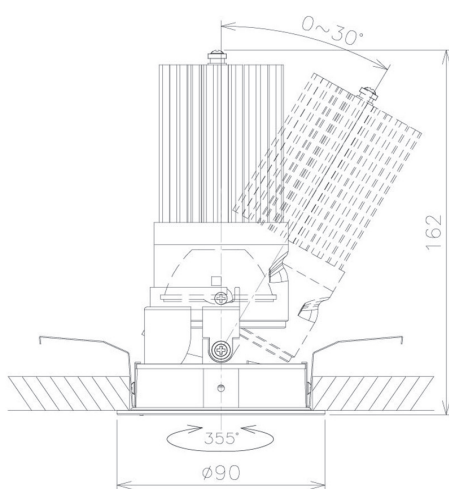

Item no. DD091-2825MB9027

Series Name: $\Phi 80$ Series Lens Type, Antiglare

Installation	Recessed mount
Type	
Fixture wattage	28.5W
Beam angle	20 deg
Color Temp.	2700K
CRI	Ra>90
Luminous	1415 lm
Body	Die-cast aluminum alloy
Body finish	N/A
Trim finish	Black
Reflector finish	Mirror
IP Rate	IP20
Light source	COB module
Input Voltage	AC220~240V
Dimming Type	Non-Dimmable
Certificate	CE, CCC
Cut Hole	80mm

Height (Weight)	
36.0W	162 (0.7kg)
28.5W	162 (0.7kg)
21.0W	122 (0.6kg)
14.2W	122 (0.6kg)
7.4W	102 (0.6kg)
5.0W	102 (0.4kg)