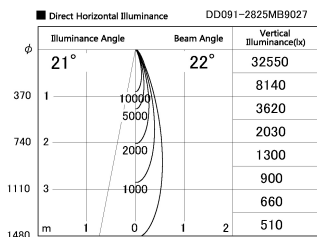

Item no. DD091-2825MB9027

Series Name:  $\Phi 80$  Series Lens Type, Antiglare

Installation	Recessed mount
Type	$\Phi 80$ Series Lens Type, Antiglare
Fixture wattage	28.5W
Beam angle	20 deg
Color Temp.	2700K
CRI	Ra>90
Luminous	1415 lm
Body	Die-cast aluminum alloy
Body finish	N/A
Trim finish	Black
Reflector finish	Mirror
IP Rate	IP20
Light source	COB module
Input Voltage	AC220~240V
Dimming Type	Non-Dimmable
Certificate	CE, CCC
Cut Hole	80mm

Height (Weight)	
36.0W	162 (0.7kg)
28.5W	162 (0.7kg)
21.0W	122 (0.6kg)
14.2W	122 (0.6kg)
7.4W	102 (0.6kg)
5.0W	102 (0.4kg)