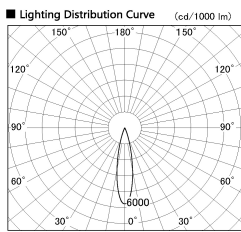

Item no. DD091-2825MB9027

Series Name: $\Phi 80$ Series Lens Type, Antiglare

Installation	Recessed mount
Type	
Fixture wattage	28.5W
Beam angle	20 deg
Color Temp.	2700K
CRI	Ra>90
Luminous	1415 lm
Body	Die-cast aluminum alloy
Body finish	N/A
Trim finish	Black
Reflector finish	Mirror
IP Rate	IP20
Light source	COB module
Input Voltage	AC220~240V
Dimming Type	Non-Dimmable
Certificate	CE, CCC
Cut Hole	80mm

Height (Weight)	
36.0W	162 (0.7kg)
28.5W	162 (0.7kg)
21.0W	122 (0.6kg)
14.2W	122 (0.6kg)
7.4W	102 (0.6kg)
5.0W	102 (0.4kg)