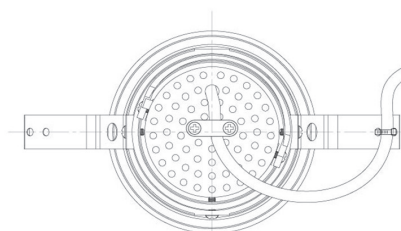

Item no. DD091-2825MB9027

Series Name:  $\Phi 80$  Series Lens Type, Antiglare

Installation	Recessed mount
Type	$\Phi 80$ Series Lens Type, Antiglare
Fixture wattage	28.5W
Beam angle	20 deg
Color Temp.	2700K
CRI	Ra>90
Luminous	1415 lm
Body	Die-cast aluminum alloy
Body finish	N/A
Trim finish	Black
Reflector finish	Mirror
IP Rate	IP20
Light source	COB module
Input Voltage	AC220~240V
Dimming Type	Non-Dimmable
Certificate	CE, CCC
Cut Hole	80mm

Height (Weight)	
36.0W	162 (0.7kg)
28.5W	162 (0.7kg)
21.0W	122 (0.6kg)
14.2W	122 (0.6kg)
7.4W	102 (0.6kg)
5.0W	102 (0.4kg)