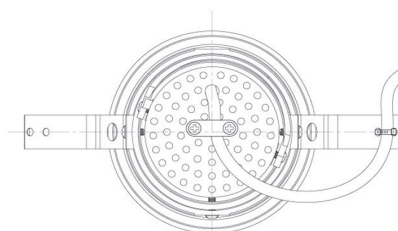

Item no. DD091-2825MB9027

Series Name: $\Phi 80$ Series Lens Type, Antiglare

Installation	Recessed mount
Type	
Fixture wattage	28.5W
Beam angle	20 deg
Color Temp.	2700K
CRI	Ra>90
Luminous	1415 lm
Body	Die-cast aluminum alloy
Body finish	N/A
Trim finish	Black
Reflector finish	Mirror
IP Rate	IP20
Light source	COB module
Input Voltage	AC220~240V
Dimming Type	Non-Dimmable
Certificate	CE, CCC
Cut Hole	80mm

Height (Weight)	
36.0W	162 (0.7kg)
28.5W	162 (0.7kg)
21.0W	122 (0.6kg)
14.2W	122 (0.6kg)
7.4W	102 (0.6kg)
5.0W	102 (0.4kg)