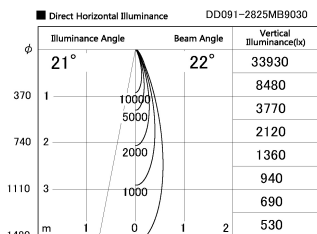

Item no. DD091-2825MB9030

Series Name: $\Phi 80$ Series Lens Type, Antiglare

Installation	Recessed mount
Type	$\Phi 80$ Series Lens Type, Antiglare
Fixture wattage	28.5W
Beam angle	20 deg
Color Temp.	3000K
CRI	Ra>90
Luminous	1475 lm
Body	Die-cast aluminum alloy
Body finish	N/A
Trim finish	Black
Reflector finish	Mirror
IP Rate	IP20
Light source	COB module
Input Voltage	AC220~240V
Dimming Type	Non-Dimmable
Certificate	CE, CCC
Cut Hole	80mm

Height (Weight)	
36.0W	162 (0.7kg)
28.5W	162 (0.7kg)
21.0W	122 (0.6kg)
14.2W	122 (0.6kg)
7.4W	102 (0.6kg)
5.0W	102 (0.4kg)