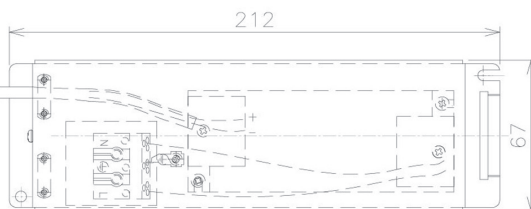

Item no. DD091-2825MB9030

Series Name: $\Phi 80$ Series Lens Type, Antiglare

Installation	Recessed mount
Type	$\Phi 80$ Series Lens Type, Antiglare
Fixture wattage	28.5W
Beam angle	20 deg
Color Temp.	3000K
CRI	Ra>90
Luminous	1475 lm
Body	Die-cast aluminum alloy
Body finish	N/A
Trim finish	Black
Reflector finish	Mirror
IP Rate	IP20
Light source	COB module
Input Voltage	AC220~240V
Dimming Type	Non-Dimmable
Certificate	CE, CCC
Cut Hole	80mm

Height (Weight)	
36.0W	162 (0.7kg)
28.5W	162 (0.7kg)
21.0W	122 (0.6kg)
14.2W	122 (0.6kg)
7.4W	102 (0.6kg)
5.0W	102 (0.4kg)