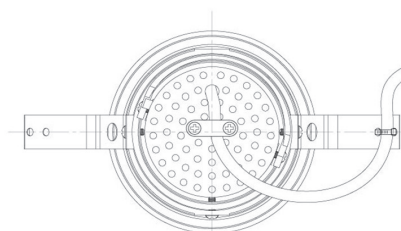

Item no. DD091-2825MB9030

Series Name: $\Phi 80$ Series Lens Type, Antiglare

Installation	Recessed mount
Type	$\Phi 80$ Series Lens Type, Antiglare
Fixture wattage	28.5W
Beam angle	20 deg
Color Temp.	3000K
CRI	Ra>90
Luminous	1475 lm
Body	Die-cast aluminum alloy
Body finish	N/A
Trim finish	Black
Reflector finish	Mirror
IP Rate	IP20
Light source	COB module
Input Voltage	AC220~240V
Dimming Type	Non-Dimmable
Certificate	CE, CCC
Cut Hole	80mm

Height (Weight)	
36.0W	162 (0.7kg)
28.5W	162 (0.7kg)
21.0W	122 (0.6kg)
14.2W	122 (0.6kg)
7.4W	102 (0.6kg)
5.0W	102 (0.4kg)