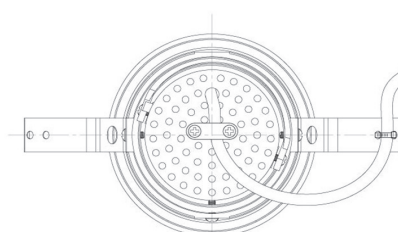

Item no. DD091-2825MB9030

Series Name:  $\Phi 80$  Series Lens Type, Antiglare

Installation	Recessed mount
Type	
Fixture wattage	28.5W
Beam angle	20 deg
Color Temp.	3000K
CRI	Ra>90
Luminous	1475 lm
Body	Die-cast aluminum alloy
Body finish	N/A
Trim finish	Black
Reflector finish	Mirror
IP Rate	IP20
Light source	COB module
Input Voltage	AC220~240V
Dimming Type	Non-Dimmable
Certificate	CE, CCC
Cut Hole	80mm

Height (Weight)	
36.0W	162 (0.7kg)
28.5W	162 (0.7kg)
21.0W	122 (0.6kg)
14.2W	122 (0.6kg)
7.4W	102 (0.6kg)
5.0W	102 (0.4kg)