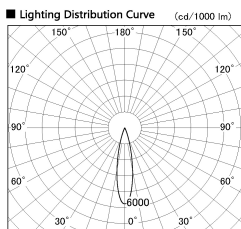

Item no. DD091-2825MB9030

Series Name:  $\Phi 80$  Series Lens Type, Antiglare

Installation	Recessed mount
Type	
Fixture wattage	28.5W
Beam angle	20 deg
Color Temp.	3000K
CRI	Ra>90
Luminous	1475 lm
Body	Die-cast aluminum alloy
Body finish	N/A
Trim finish	Black
Reflector finish	Mirror
IP Rate	IP20
Light source	COB module
Input Voltage	AC220~240V
Dimming Type	Non-Dimmable
Certificate	CE, CCC
Cut Hole	80mm

Height (Weight)	
36.0W	162 (0.7kg)
28.5W	162 (0.7kg)
21.0W	122 (0.6kg)
14.2W	122 (0.6kg)
7.4W	102 (0.6kg)
5.0W	102 (0.4kg)