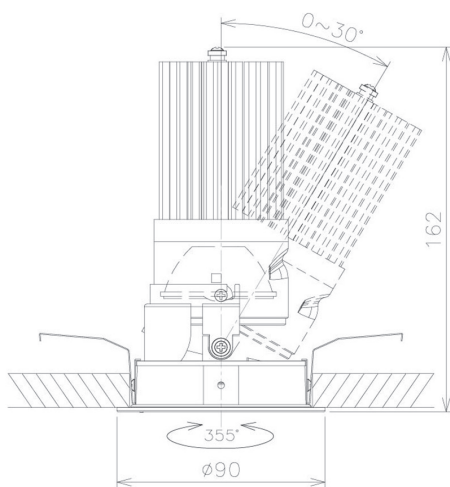

Item no. DD091-2825MB9030

Series Name: $\Phi 80$ Series Lens Type, Antiglare

Installation	Recessed mount
Type	$\Phi 80$ Series Lens Type, Antiglare
Fixture wattage	28.5W
Beam angle	20 deg
Color Temp.	3000K
CRI	Ra>90
Luminous	1475 lm
Body	Die-cast aluminum alloy
Body finish	N/A
Trim finish	Black
Reflector finish	Mirror
IP Rate	IP20
Light source	COB module
Input Voltage	AC220~240V
Dimming Type	Non-Dimmable
Certificate	CE, CCC
Cut Hole	80mm

Height (Weight)	
36.0W	162 (0.7kg)
28.5W	162 (0.7kg)
21.0W	122 (0.6kg)
14.2W	122 (0.6kg)
7.4W	102 (0.6kg)
5.0W	102 (0.4kg)