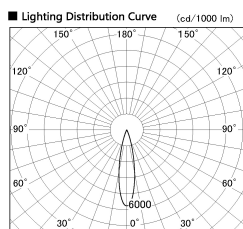

Item no. DD091-2825MB9030

Series Name: $\Phi 80$ Series Lens Type, Antiglare

Installation	Recessed mount
Type	$\Phi 80$ Series Lens Type, Antiglare
Fixture wattage	28.5W
Beam angle	20 deg
Color Temp.	3000K
CRI	Ra>90
Luminous	1475 lm
Body	Die-cast aluminum alloy
Body finish	N/A
Trim finish	Black
Reflector finish	Mirror
IP Rate	IP20
Light source	COB module
Input Voltage	AC220~240V
Dimming Type	Non-Dimmable
Certificate	CE, CCC
Cut Hole	80mm

Height (Weight)	
36.0W	162 (0.7kg)
28.5W	162 (0.7kg)
21.0W	122 (0.6kg)
14.2W	122 (0.6kg)
7.4W	102 (0.6kg)
5.0W	102 (0.4kg)