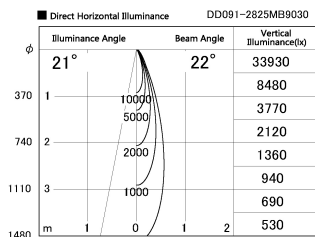

Item no. DD091-2825MB9030

Series Name:  $\Phi 80$  Series Lens Type, Antiglare

Installation	Recessed mount
Type	
Fixture wattage	28.5W
Beam angle	20 deg
Color Temp.	3000K
CRI	Ra>90
Luminous	1475 lm
Body	Die-cast aluminum alloy
Body finish	N/A
Trim finish	Black
Reflector finish	Mirror
IP Rate	IP20
Light source	COB module
Input Voltage	AC220~240V
Dimming Type	Non-Dimmable
Certificate	CE, CCC
Cut Hole	80mm

Height (Weight)	
36.0W	162 (0.7kg)
28.5W	162 (0.7kg)
21.0W	122 (0.6kg)
14.2W	122 (0.6kg)
7.4W	102 (0.6kg)
5.0W	102 (0.4kg)