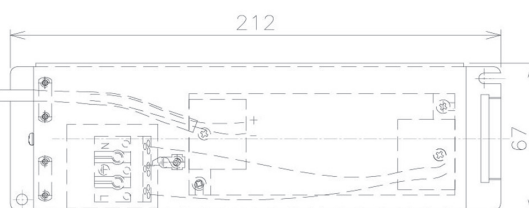

Item no. DD091-2825MB9030

Series Name:  $\Phi 80$  Series Lens Type, Antiglare

Installation	Recessed mount
Type	
Fixture wattage	28.5W
Beam angle	20 deg
Color Temp.	3000K
CRI	Ra>90
Luminous	1475 lm
Body	Die-cast aluminum alloy
Body finish	N/A
Trim finish	Black
Reflector finish	Mirror
IP Rate	IP20
Light source	COB module
Input Voltage	AC220~240V
Dimming Type	Non-Dimmable
Certificate	CE, CCC
Cut Hole	80mm

Height (Weight)	
36.0W	162 (0.7kg)
28.5W	162 (0.7kg)
21.0W	122 (0.6kg)
14.2W	122 (0.6kg)
7.4W	102 (0.6kg)
5.0W	102 (0.4kg)