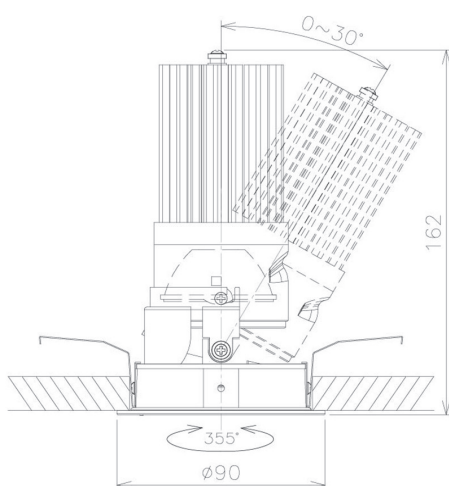

Item no. DD091-2825MB9030

Series Name:  $\Phi 80$  Series Lens Type, Antiglare

Installation	Recessed mount
Type	
Fixture wattage	28.5W
Beam angle	20 deg
Color Temp.	3000K
CRI	Ra>90
Luminous	1475 lm
Body	Die-cast aluminum alloy
Body finish	N/A
Trim finish	Black
Reflector finish	Mirror
IP Rate	IP20
Light source	COB module
Input Voltage	AC220~240V
Dimming Type	Non-Dimmable
Certificate	CE, CCC
Cut Hole	80mm

Height (Weight)	
36.0W	162 (0.7kg)
28.5W	162 (0.7kg)
21.0W	122 (0.6kg)
14.2W	122 (0.6kg)
7.4W	102 (0.6kg)
5.0W	102 (0.4kg)