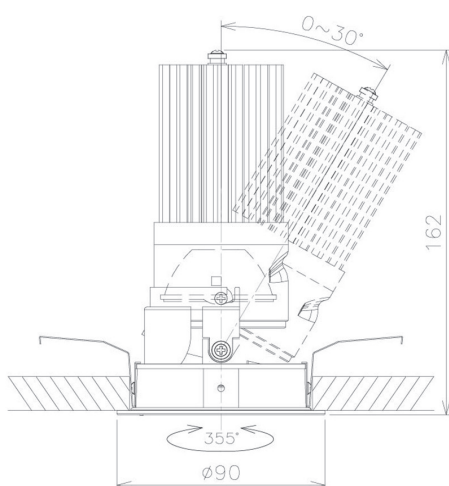

Item no. DD091-2825MB9035

Series Name: $\Phi 80$ Series Lens Type, Antiglare

Installation	Recessed mount
Type	
Fixture wattage	28.5W
Beam angle	20 deg
Color Temp.	3500K
CRI	Ra>90
Luminous	1505 lm
Body	Die-cast aluminum alloy
Body finish	N/A
Trim finish	Black
Reflector finish	Mirror
IP Rate	IP20
Light source	COB module
Input Voltage	AC220~240V
Dimming Type	Non-Dimmable
Certificate	CE, CCC
Cut Hole	80mm

Height (Weight)	
36.0W	162 (0.7kg)
28.5W	162 (0.7kg)
21.0W	122 (0.6kg)
14.2W	122 (0.6kg)
7.4W	102 (0.6kg)
5.0W	102 (0.4kg)