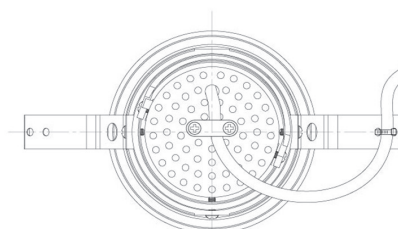

Item no. DD091-2825MB9035

Series Name: $\Phi 80$ Series Lens Type, Antiglare

Installation	Recessed mount
Type	
Fixture wattage	28.5W
Beam angle	20 deg
Color Temp.	3500K
CRI	Ra>90
Luminous	1505 lm
Body	Die-cast aluminum alloy
Body finish	N/A
Trim finish	Black
Reflector finish	Mirror
IP Rate	IP20
Light source	COB module
Input Voltage	AC220~240V
Dimming Type	Non-Dimmable
Certificate	CE, CCC
Cut Hole	80mm

Height (Weight)	
36.0W	162 (0.7kg)
28.5W	162 (0.7kg)
21.0W	122 (0.6kg)
14.2W	122 (0.6kg)
7.4W	102 (0.6kg)
5.0W	102 (0.4kg)