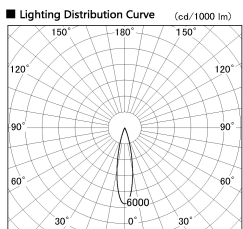

Item no. DD091-2825MB9035

Series Name: $\Phi 80$ Series Lens Type, Antiglare

Installation	Recessed mount
Type	
Fixture wattage	28.5W
Beam angle	20 deg
Color Temp.	3500K
CRI	Ra>90
Luminous	1505 lm
Body	Die-cast aluminum alloy
Body finish	N/A
Trim finish	Black
Reflector finish	Mirror
IP Rate	IP20
Light source	COB module
Input Voltage	AC220~240V
Dimming Type	Non-Dimmable
Certificate	CE, CCC
Cut Hole	80mm

Height (Weight)	
36.0W	162 (0.7kg)
28.5W	162 (0.7kg)
21.0W	122 (0.6kg)
14.2W	122 (0.6kg)
7.4W	102 (0.6kg)
5.0W	102 (0.4kg)