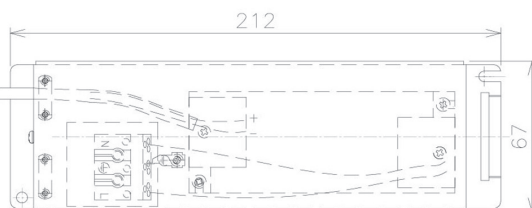

Item no. DD091-2825MB9035

Series Name: $\Phi 80$ Series Lens Type, Antiglare

Installation	Recessed mount
Type	
Fixture wattage	28.5W
Beam angle	20 deg
Color Temp.	3500K
CRI	Ra>90
Luminous	1505 lm
Body	Die-cast aluminum alloy
Body finish	N/A
Trim finish	Black
Reflector finish	Mirror
IP Rate	IP20
Light source	COB module
Input Voltage	AC220~240V
Dimming Type	Non-Dimmable
Certificate	CE, CCC
Cut Hole	80mm

Height (Weight)	
36.0W	162 (0.7kg)
28.5W	162 (0.7kg)
21.0W	122 (0.6kg)
14.2W	122 (0.6kg)
7.4W	102 (0.6kg)
5.0W	102 (0.4kg)