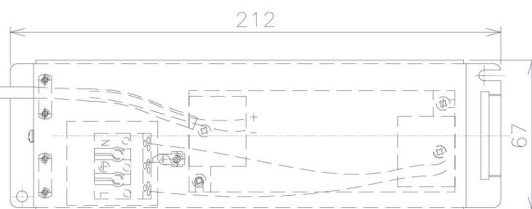

Item no. DD091-2825MB9035

Series Name: Φ 80 Series Lens Type, Antiglare

Installation	Recessed mount
Type	Φ 80 Series Lens Type, Antiglare
Fixture wattage	28.5W
Beam angle	20 deg
Color Temp.	3500K
CRI	Ra>90
Luminous	1505 lm
Body	Die-cast aluminum alloy
Body finish	N/A
Trim finish	Black
Reflector finish	Mirror
IP Rate	IP20
Light source	COB module
Input Voltage	AC220~240V
Dimming Type	Non-Dimmable
Certificate	CE, CCC
Cut Hole	80mm

Height (Weight)	
36.0W	162 (0.7kg)
28.5W	162 (0.7kg)
21.0W	122 (0.6kg)
14.2W	122 (0.6kg)
7.4W	102 (0.6kg)
5.0W	102 (0.4kg)