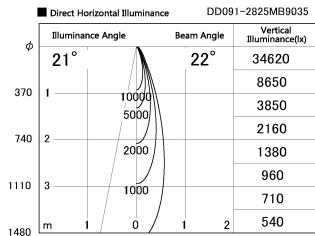

Item no. DD091-2825MB9035

Series Name: Φ 80 Series Lens Type, Antiglare

Installation	Recessed mount
Type	Φ 80 Series Lens Type, Antiglare
Fixture wattage	28.5W
Beam angle	20 deg
Color Temp.	3500K
CRI	Ra>90
Luminous	1505 lm
Body	Die-cast aluminum alloy
Body finish	N/A
Trim finish	Black
Reflector finish	Mirror
IP Rate	IP20
Light source	COB module
Input Voltage	AC220~240V
Dimming Type	Non-Dimmable
Certificate	CE, CCC
Cut Hole	80mm

Height (Weight)	
36.0W	162 (0.7kg)
28.5W	162 (0.7kg)
21.0W	122 (0.6kg)
14.2W	122 (0.6kg)
7.4W	102 (0.6kg)
5.0W	102 (0.4kg)