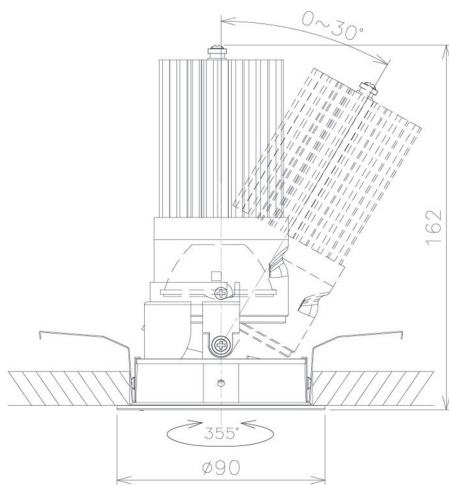

Item no. DD091-2825MB9035

Series Name: Φ 80 Series Lens Type, Antiglare

Installation	Recessed mount
Type	Φ 80 Series Lens Type, Antiglare
Fixture wattage	28.5W
Beam angle	20 deg
Color Temp.	3500K
CRI	Ra>90
Luminous	1505 lm
Body	Die-cast aluminum alloy
Body finish	N/A
Trim finish	Black
Reflector finish	Mirror
IP Rate	IP20
Light source	COB module
Input Voltage	AC220~240V
Dimming Type	Non-Dimmable
Certificate	CE, CCC
Cut Hole	80mm

Height (Weight)	
36.0W	162 (0.7kg)
28.5W	162 (0.7kg)
21.0W	122 (0.6kg)
14.2W	122 (0.6kg)
7.4W	102 (0.6kg)
5.0W	102 (0.4kg)