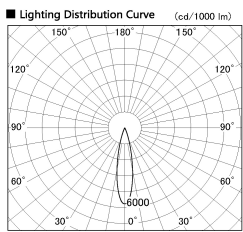

Item no. DD091-2825MB9035

Series Name: Φ 80 Series Lens Type, Antiglare

Installation	Recessed mount
Type	Φ 80 Series Lens Type, Antiglare
Fixture wattage	28.5W
Beam angle	20 deg
Color Temp.	3500K
CRI	Ra>90
Luminous	1505 lm
Body	Die-cast aluminum alloy
Body finish	N/A
Trim finish	Black
Reflector finish	Mirror
IP Rate	IP20
Light source	COB module
Input Voltage	AC220~240V
Dimming Type	Non-Dimmable
Certificate	CE, CCC
Cut Hole	80mm

Height (Weight)	
36.0W	162 (0.7kg)
28.5W	162 (0.7kg)
21.0W	122 (0.6kg)
14.2W	122 (0.6kg)
7.4W	102 (0.6kg)
5.0W	102 (0.4kg)