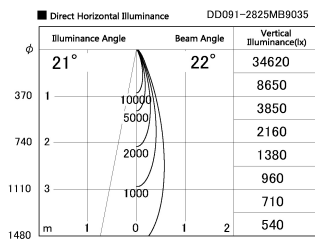

Item no. DD091-2825MB9035

Series Name: $\Phi 80$ Series Lens Type, Antiglare

Installation	Recessed mount
Type	
Fixture wattage	28.5W
Beam angle	20 deg
Color Temp.	3500K
CRI	Ra>90
Luminous	1505 lm
Body	Die-cast aluminum alloy
Body finish	N/A
Trim finish	Black
Reflector finish	Mirror
IP Rate	IP20
Light source	COB module
Input Voltage	AC220~240V
Dimming Type	Non-Dimmable
Certificate	CE, CCC
Cut Hole	80mm

Height (Weight)	
36.0W	162 (0.7kg)
28.5W	162 (0.7kg)
21.0W	122 (0.6kg)
14.2W	122 (0.6kg)
7.4W	102 (0.6kg)
5.0W	102 (0.4kg)