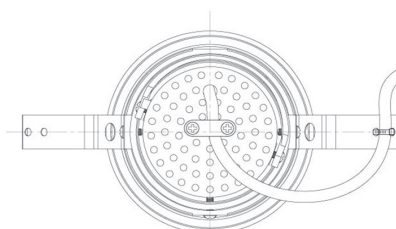

Item no. DD091-2825MB9035

Series Name: Φ 80 Series Lens Type, Antiglare

Installation	Recessed mount
Type	Φ 80 Series Lens Type, Antiglare
Fixture wattage	28.5W
Beam angle	20 deg
Color Temp.	3500K
CRI	Ra>90
Luminous	1505 lm
Body	Die-cast aluminum alloy
Body finish	N/A
Trim finish	Black
Reflector finish	Mirror
IP Rate	IP20
Light source	COB module
Input Voltage	AC220~240V
Dimming Type	Non-Dimmable
Certificate	CE, CCC
Cut Hole	80mm

Height (Weight)	
36.0W	162 (0.7kg)
28.5W	162 (0.7kg)
21.0W	122 (0.6kg)
14.2W	122 (0.6kg)
7.4W	102 (0.6kg)
5.0W	102 (0.4kg)