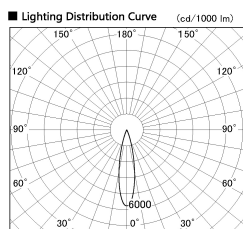

Item no. DD091-2825MB9040

Series Name: $\Phi 80$ Series Lens Type, Antiglare

Installation	Recessed mount
Type	
Fixture wattage	28.5W
Beam angle	20 deg
Color Temp.	4000K
CRI	Ra>90
Luminous	1519 lm
Body	Die-cast aluminum alloy
Body finish	N/A
Trim finish	Black
Reflector finish	Mirror
IP Rate	IP20
Light source	COB module
Input Voltage	AC220~240V
Dimming Type	Non-Dimmable
Certificate	CE, CCC
Cut Hole	80mm

Height (Weight)	
36.0W	162 (0.7kg)
28.5W	162 (0.7kg)
21.0W	122 (0.6kg)
14.2W	122 (0.6kg)
7.4W	102 (0.6kg)
5.0W	102 (0.4kg)