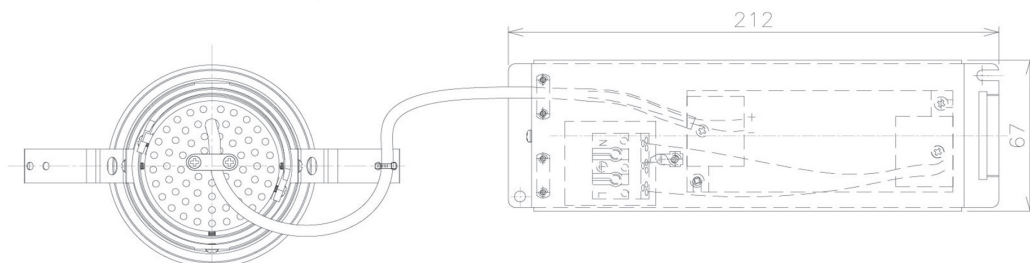

Item no. DD091-2825MB9040

Series Name: $\Phi 80$ Series Lens Type, Antiglare

Installation	Recessed mount
Type	$\Phi 80$ Series Lens Type, Antiglare
Fixture wattage	28.5W
Beam angle	20 deg
Color Temp.	4000K
CRI	Ra>90
Luminous	1519 lm
Body	Die-cast aluminum alloy
Body finish	N/A
Trim finish	Black
Reflector finish	Mirror
IP Rate	IP20
Light source	COB module
Input Voltage	AC220~240V
Dimming Type	Non-Dimmable
Certificate	CE, CCC
Cut Hole	80mm

Height (Weight)	
36.0W	162 (0.7kg)
28.5W	162 (0.7kg)
21.0W	122 (0.6kg)
14.2W	122 (0.6kg)
7.4W	102 (0.6kg)
5.0W	102 (0.4kg)