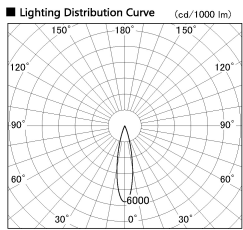

Item no. DD091-2825MB9040

Series Name: $\Phi 80$ Series Lens Type, Antiglare

Installation	Recessed mount
Type	$\Phi 80$ Series Lens Type, Antiglare
Fixture wattage	28.5W
Beam angle	20 deg
Color Temp.	4000K
CRI	Ra>90
Luminous	1519 lm
Body	Die-cast aluminum alloy
Body finish	N/A
Trim finish	Black
Reflector finish	Mirror
IP Rate	IP20
Light source	COB module
Input Voltage	AC220~240V
Dimming Type	Non-Dimmable
Certificate	CE, CCC
Cut Hole	80mm

Height (Weight)	
36.0W	162 (0.7kg)
28.5W	162 (0.7kg)
21.0W	122 (0.6kg)
14.2W	122 (0.6kg)
7.4W	102 (0.6kg)
5.0W	102 (0.4kg)