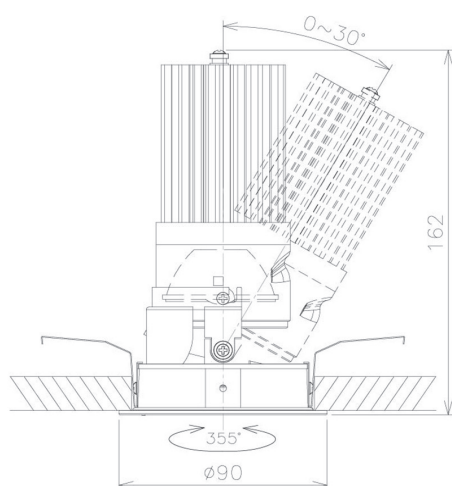

Item no. DD091-2825MB9040

Series Name: $\Phi 80$ Series Lens Type, Antiglare

Installation	Recessed mount
Type	
Fixture wattage	28.5W
Beam angle	20 deg
Color Temp.	4000K
CRI	Ra>90
Luminous	1519 lm
Body	Die-cast aluminum alloy
Body finish	N/A
Trim finish	Black
Reflector finish	Mirror
IP Rate	IP20
Light source	COB module
Input Voltage	AC220~240V
Dimming Type	Non-Dimmable
Certificate	CE, CCC
Cut Hole	80mm

Height (Weight)	
36.0W	162 (0.7kg)
28.5W	162 (0.7kg)
21.0W	122 (0.6kg)
14.2W	122 (0.6kg)
7.4W	102 (0.6kg)
5.0W	102 (0.4kg)