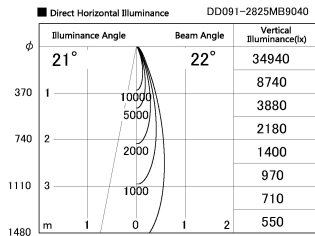

Item no. DD091-2825MB9040

Series Name: $\Phi 80$ Series Lens Type, Antiglare

Installation	Recessed mount
Type	$\Phi 80$ Series Lens Type, Antiglare
Fixture wattage	28.5W
Beam angle	20 deg
Color Temp.	4000K
CRI	Ra>90
Luminous	1519 lm
Body	Die-cast aluminum alloy
Body finish	N/A
Trim finish	Black
Reflector finish	Mirror
IP Rate	IP20
Light source	COB module
Input Voltage	AC220~240V
Dimming Type	Non-Dimmable
Certificate	CE, CCC
Cut Hole	80mm

Height (Weight)	
36.0W	162 (0.7kg)
28.5W	162 (0.7kg)
21.0W	122 (0.6kg)
14.2W	122 (0.6kg)
7.4W	102 (0.6kg)
5.0W	102 (0.4kg)