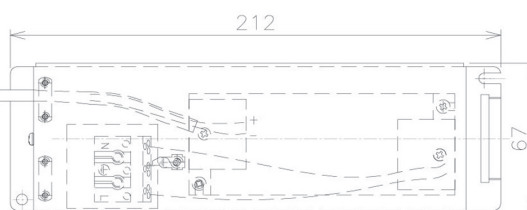

Item no. DD091-2825MB9040

Series Name: $\Phi 80$ Series Lens Type, Antiglare

Installation	Recessed mount
Type	
Fixture wattage	28.5W
Beam angle	20 deg
Color Temp.	4000K
CRI	Ra>90
Luminous	1519 lm
Body	Die-cast aluminum alloy
Body finish	N/A
Trim finish	Black
Reflector finish	Mirror
IP Rate	IP20
Light source	COB module
Input Voltage	AC220~240V
Dimming Type	Non-Dimmable
Certificate	CE, CCC
Cut Hole	80mm

Height (Weight)	
36.0W	162 (0.7kg)
28.5W	162 (0.7kg)
21.0W	122 (0.6kg)
14.2W	122 (0.6kg)
7.4W	102 (0.6kg)
5.0W	102 (0.4kg)