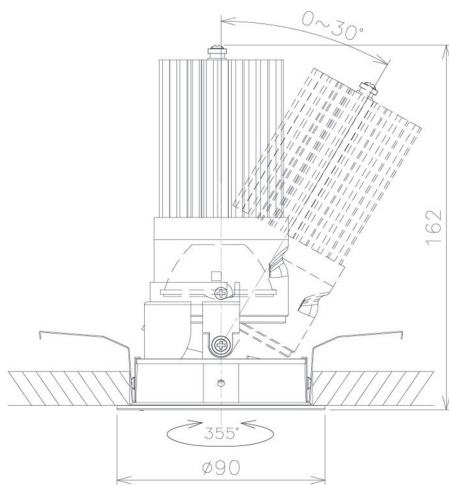

Item no. DD091-2825MB9040

Series Name: $\Phi 80$ Series Lens Type, Antiglare

Installation	Recessed mount
Type	$\Phi 80$ Series Lens Type, Antiglare
Fixture wattage	28.5W
Beam angle	20 deg
Color Temp.	4000K
CRI	Ra>90
Luminous	1519 lm
Body	Die-cast aluminum alloy
Body finish	N/A
Trim finish	Black
Reflector finish	Mirror
IP Rate	IP20
Light source	COB module
Input Voltage	AC220~240V
Dimming Type	Non-Dimmable
Certificate	CE, CCC
Cut Hole	80mm

Height (Weight)	
36.0W	162 (0.7kg)
28.5W	162 (0.7kg)
21.0W	122 (0.6kg)
14.2W	122 (0.6kg)
7.4W	102 (0.6kg)
5.0W	102 (0.4kg)