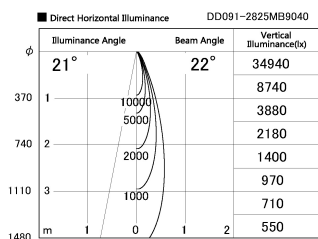

Item no. DD091-2825MB9040

Series Name: $\Phi 80$ Series Lens Type, Antiglare

Installation	Recessed mount
Type	
Fixture wattage	28.5W
Beam angle	20 deg
Color Temp.	4000K
CRI	Ra>90
Luminous	1519 lm
Body	Die-cast aluminum alloy
Body finish	N/A
Trim finish	Black
Reflector finish	Mirror
IP Rate	IP20
Light source	COB module
Input Voltage	AC220~240V
Dimming Type	Non-Dimmable
Certificate	CE, CCC
Cut Hole	80mm

Height (Weight)	
36.0W	162 (0.7kg)
28.5W	162 (0.7kg)
21.0W	122 (0.6kg)
14.2W	122 (0.6kg)
7.4W	102 (0.6kg)
5.0W	102 (0.4kg)