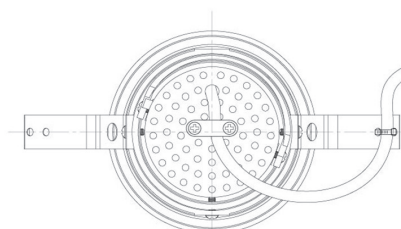

Item no. DD091-2825MB9040

Series Name: $\Phi 80$ Series Lens Type, Antiglare

Installation	Recessed mount
Type	
Fixture wattage	28.5W
Beam angle	20 deg
Color Temp.	4000K
CRI	Ra>90
Luminous	1519 lm
Body	Die-cast aluminum alloy
Body finish	N/A
Trim finish	Black
Reflector finish	Mirror
IP Rate	IP20
Light source	COB module
Input Voltage	AC220~240V
Dimming Type	Non-Dimmable
Certificate	CE, CCC
Cut Hole	80mm

Height (Weight)	
36.0W	162 (0.7kg)
28.5W	162 (0.7kg)
21.0W	122 (0.6kg)
14.2W	122 (0.6kg)
7.4W	102 (0.6kg)
5.0W	102 (0.4kg)