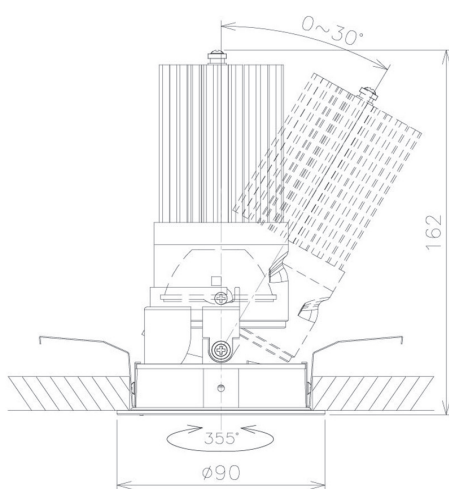

Item no. DD091-2825MW9027

Series Name: $\Phi 80$ Series Lens Type, Antiglare

Installation	Recessed mount
Type	
Fixture wattage	28.5W
Beam angle	20 deg
Color Temp.	2700K
CRI	Ra>90
Luminous	1415 lm
Body	Die-cast aluminum alloy
Body finish	N/A
Trim finish	White
Reflector finish	Mirror
IP Rate	IP20
Light source	COB module
Input Voltage	AC220~240V
Dimming Type	Non-Dimmable
Certificate	CE, CCC
Cut Hole	80mm

Height (Weight)	
36.0W	162 (0.7kg)
28.5W	162 (0.7kg)
21.0W	122 (0.6kg)
14.2W	122 (0.6kg)
7.4W	102 (0.6kg)
5.0W	102 (0.4kg)