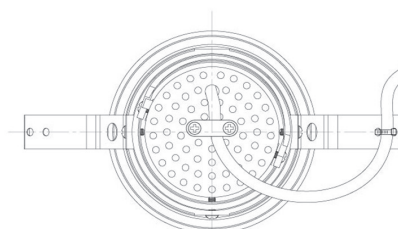

Item no. DD091-2825MW9027

Series Name: $\Phi 80$ Series Lens Type, Antiglare

Installation	Recessed mount
Type	
Fixture wattage	28.5W
Beam angle	20 deg
Color Temp.	2700K
CRI	Ra>90
Luminous	1415 lm
Body	Die-cast aluminum alloy
Body finish	N/A
Trim finish	White
Reflector finish	Mirror
IP Rate	IP20
Light source	COB module
Input Voltage	AC220~240V
Dimming Type	Non-Dimmable
Certificate	CE, CCC
Cut Hole	80mm

Height (Weight)	
36.0W	162 (0.7kg)
28.5W	162 (0.7kg)
21.0W	122 (0.6kg)
14.2W	122 (0.6kg)
7.4W	102 (0.6kg)
5.0W	102 (0.4kg)