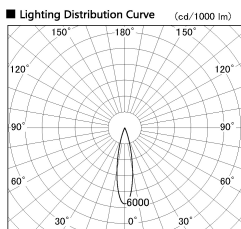

Item no. DD091-2825MW9027

Series Name: $\Phi 80$ Series Lens Type, Antiglare

Installation	Recessed mount
Type	
Fixture wattage	28.5W
Beam angle	20 deg
Color Temp.	2700K
CRI	Ra>90
Luminous	1415 lm
Body	Die-cast aluminum alloy
Body finish	N/A
Trim finish	White
Reflector finish	Mirror
IP Rate	IP20
Light source	COB module
Input Voltage	AC220~240V
Dimming Type	Non-Dimmable
Certificate	CE, CCC
Cut Hole	80mm

Height (Weight)	
36.0W	162 (0.7kg)
28.5W	162 (0.7kg)
21.0W	122 (0.6kg)
14.2W	122 (0.6kg)
7.4W	102 (0.6kg)
5.0W	102 (0.4kg)