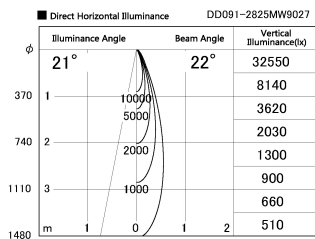

Item no. DD091-2825MW9027

Series Name: $\Phi 80$ Series Lens Type, Antiglare

Installation	Recessed mount
Type	
Fixture wattage	28.5W
Beam angle	20 deg
Color Temp.	2700K
CRI	Ra>90
Luminous	1415 lm
Body	Die-cast aluminum alloy
Body finish	N/A
Trim finish	White
Reflector finish	Mirror
IP Rate	IP20
Light source	COB module
Input Voltage	AC220~240V
Dimming Type	Non-Dimmable
Certificate	CE, CCC
Cut Hole	80mm

Height (Weight)	
36.0W	162 (0.7kg)
28.5W	162 (0.7kg)
21.0W	122 (0.6kg)
14.2W	122 (0.6kg)
7.4W	102 (0.6kg)
5.0W	102 (0.4kg)