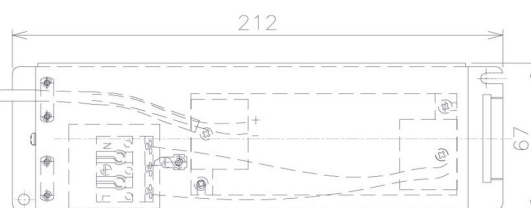

Item no. DD091-2825MW9027

Series Name: $\Phi 80$ Series Lens Type, Antiglare

Installation	Recessed mount
Type	
Fixture wattage	28.5W
Beam angle	20 deg
Color Temp.	2700K
CRI	Ra>90
Luminous	1415 lm
Body	Die-cast aluminum alloy
Body finish	N/A
Trim finish	White
Reflector finish	Mirror
IP Rate	IP20
Light source	COB module
Input Voltage	AC220~240V
Dimming Type	Non-Dimmable
Certificate	CE, CCC
Cut Hole	80mm

Height (Weight)	
36.0W	162 (0.7kg)
28.5W	162 (0.7kg)
21.0W	122 (0.6kg)
14.2W	122 (0.6kg)
7.4W	102 (0.6kg)
5.0W	102 (0.4kg)