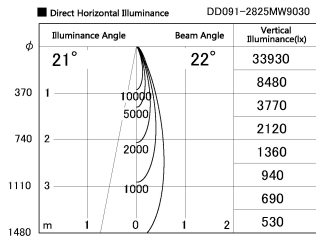

Item no. DD091-2825MW9030

Series Name:  $\Phi 80$  Series Lens Type, Antiglare

Installation	Recessed mount
Type	$\Phi 80$ Series Lens Type, Antiglare
Fixture wattage	28.5W
Beam angle	20 deg
Color Temp.	3000K
CRI	Ra>90
Luminous	1475 lm
Body	Die-cast aluminum alloy
Body finish	N/A
Trim finish	White
Reflector finish	Mirror
IP Rate	IP20
Light source	COB module
Input Voltage	AC220~240V
Dimming Type	Non-Dimmable
Certificate	CE, CCC
Cut Hole	80mm

Height (Weight)	
36.0W	162 (0.7kg)
28.5W	162 (0.7kg)
21.0W	122 (0.6kg)
14.2W	122 (0.6kg)
7.4W	102 (0.6kg)
5.0W	102 (0.4kg)