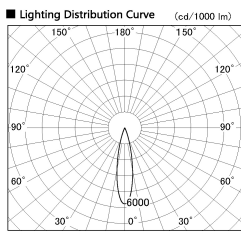

Item no. DD091-2825MW9030

Series Name:  $\Phi 80$  Series Lens Type, Antiglare

Installation	Recessed mount
Type	$\Phi 80$ Series Lens Type, Antiglare
Fixture wattage	28.5W
Beam angle	20 deg
Color Temp.	3000K
CRI	Ra>90
Luminous	1475 lm
Body	Die-cast aluminum alloy
Body finish	N/A
Trim finish	White
Reflector finish	Mirror
IP Rate	IP20
Light source	COB module
Input Voltage	AC220~240V
Dimming Type	Non-Dimmable
Certificate	CE, CCC
Cut Hole	80mm

Height (Weight)	
36.0W	162 (0.7kg)
28.5W	162 (0.7kg)
21.0W	122 (0.6kg)
14.2W	122 (0.6kg)
7.4W	102 (0.6kg)
5.0W	102 (0.4kg)