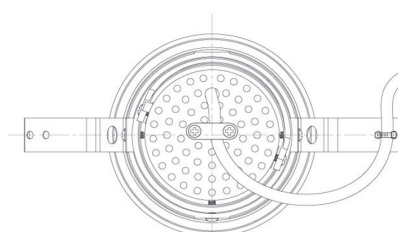

Item no. DD091-2825MW9030

Series Name: $\Phi 80$ Series Lens Type, Antiglare

Installation	Recessed mount
Type	
Fixture wattage	28.5W
Beam angle	20 deg
Color Temp.	3000K
CRI	Ra>90
Luminous	1475 lm
Body	Die-cast aluminum alloy
Body finish	N/A
Trim finish	White
Reflector finish	Mirror
IP Rate	IP20
Light source	COB module
Input Voltage	AC220~240V
Dimming Type	Non-Dimmable
Certificate	CE, CCC
Cut Hole	80mm

Height (Weight)	
36.0W	162 (0.7kg)
28.5W	162 (0.7kg)
21.0W	122 (0.6kg)
14.2W	122 (0.6kg)
7.4W	102 (0.6kg)
5.0W	102 (0.4kg)