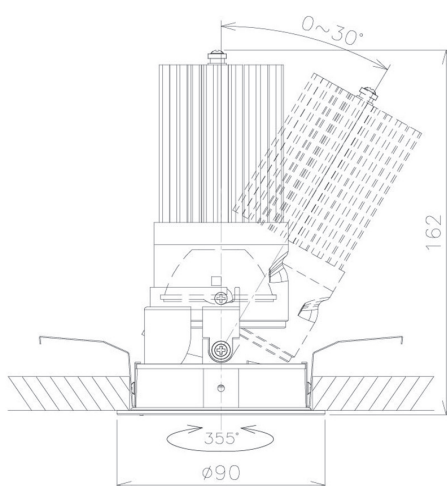

Item no. DD091-2825MW9030

Series Name: $\Phi 80$ Series Lens Type, Antiglare

Installation	Recessed mount
Type	
Fixture wattage	28.5W
Beam angle	20 deg
Color Temp.	3000K
CRI	Ra>90
Luminous	1475 lm
Body	Die-cast aluminum alloy
Body finish	N/A
Trim finish	White
Reflector finish	Mirror
IP Rate	IP20
Light source	COB module
Input Voltage	AC220~240V
Dimming Type	Non-Dimmable
Certificate	CE, CCC
Cut Hole	80mm

Height (Weight)	
36.0W	162 (0.7kg)
28.5W	162 (0.7kg)
21.0W	122 (0.6kg)
14.2W	122 (0.6kg)
7.4W	102 (0.6kg)
5.0W	102 (0.4kg)