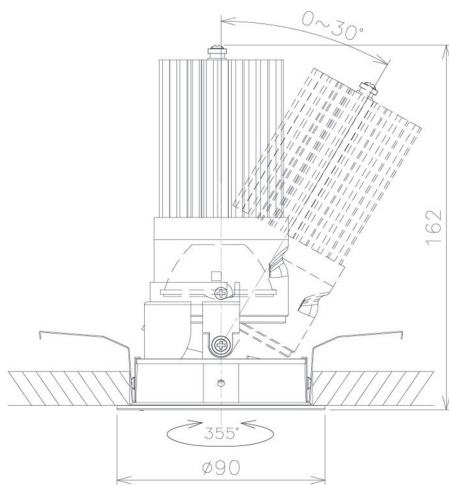

Item no. DD091-2825MW9030

Series Name:  $\Phi 80$  Series Lens Type, Antiglare

Installation	Recessed mount
Type	$\Phi 80$ Series Lens Type, Antiglare
Fixture wattage	28.5W
Beam angle	20 deg
Color Temp.	3000K
CRI	Ra>90
Luminous	1475 lm
Body	Die-cast aluminum alloy
Body finish	N/A
Trim finish	White
Reflector finish	Mirror
IP Rate	IP20
Light source	COB module
Input Voltage	AC220~240V
Dimming Type	Non-Dimmable
Certificate	CE, CCC
Cut Hole	80mm

Height (Weight)	
36.0W	162 (0.7kg)
28.5W	162 (0.7kg)
21.0W	122 (0.6kg)
14.2W	122 (0.6kg)
7.4W	102 (0.6kg)
5.0W	102 (0.4kg)