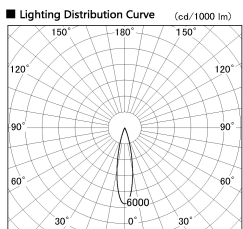

Item no. DD091-2825MW9030

Series Name: $\Phi 80$ Series Lens Type, Antiglare

Installation	Recessed mount
Type	
Fixture wattage	28.5W
Beam angle	20 deg
Color Temp.	3000K
CRI	Ra>90
Luminous	1475 lm
Body	Die-cast aluminum alloy
Body finish	N/A
Trim finish	White
Reflector finish	Mirror
IP Rate	IP20
Light source	COB module
Input Voltage	AC220~240V
Dimming Type	Non-Dimmable
Certificate	CE, CCC
Cut Hole	80mm

Height (Weight)	
36.0W	162 (0.7kg)
28.5W	162 (0.7kg)
21.0W	122 (0.6kg)
14.2W	122 (0.6kg)
7.4W	102 (0.6kg)
5.0W	102 (0.4kg)