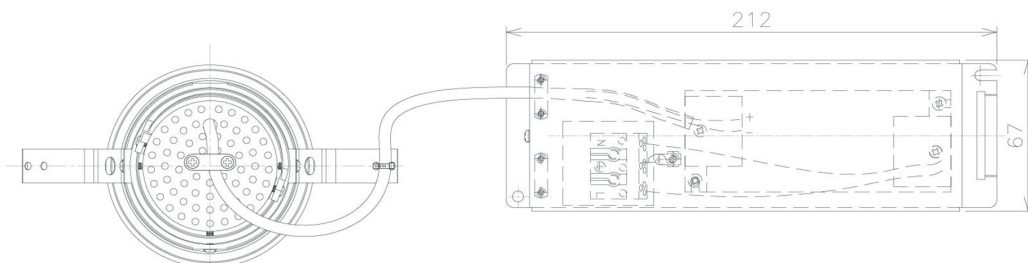

Item no. DD091-2825MW9030

Series Name:  $\Phi 80$  Series Lens Type, Antiglare

Installation	Recessed mount
Type	$\Phi 80$ Series Lens Type, Antiglare
Fixture wattage	28.5W
Beam angle	20 deg
Color Temp.	3000K
CRI	Ra>90
Luminous	1475 lm
Body	Die-cast aluminum alloy
Body finish	N/A
Trim finish	White
Reflector finish	Mirror
IP Rate	IP20
Light source	COB module
Input Voltage	AC220~240V
Dimming Type	Non-Dimmable
Certificate	CE, CCC
Cut Hole	80mm

Height (Weight)	
36.0W	162 (0.7kg)
28.5W	162 (0.7kg)
21.0W	122 (0.6kg)
14.2W	122 (0.6kg)
7.4W	102 (0.6kg)
5.0W	102 (0.4kg)