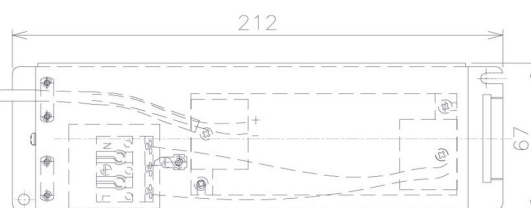

Item no. DD091-2825MW9030

Series Name: $\Phi 80$ Series Lens Type, Antiglare

Installation	Recessed mount
Type	
Fixture wattage	28.5W
Beam angle	20 deg
Color Temp.	3000K
CRI	Ra>90
Luminous	1475 lm
Body	Die-cast aluminum alloy
Body finish	N/A
Trim finish	White
Reflector finish	Mirror
IP Rate	IP20
Light source	COB module
Input Voltage	AC220~240V
Dimming Type	Non-Dimmable
Certificate	CE, CCC
Cut Hole	80mm

Height (Weight)	
36.0W	162 (0.7kg)
28.5W	162 (0.7kg)
21.0W	122 (0.6kg)
14.2W	122 (0.6kg)
7.4W	102 (0.6kg)
5.0W	102 (0.4kg)