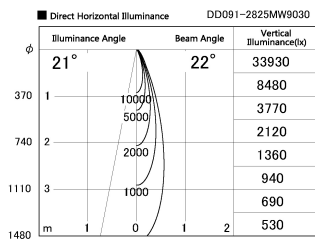

Item no. DD091-2825MW9030

Series Name: $\Phi 80$ Series Lens Type, Antiglare

Installation	Recessed mount
Type	
Fixture wattage	28.5W
Beam angle	20 deg
Color Temp.	3000K
CRI	Ra>90
Luminous	1475 lm
Body	Die-cast aluminum alloy
Body finish	N/A
Trim finish	White
Reflector finish	Mirror
IP Rate	IP20
Light source	COB module
Input Voltage	AC220~240V
Dimming Type	Non-Dimmable
Certificate	CE, CCC
Cut Hole	80mm

Height (Weight)	
36.0W	162 (0.7kg)
28.5W	162 (0.7kg)
21.0W	122 (0.6kg)
14.2W	122 (0.6kg)
7.4W	102 (0.6kg)
5.0W	102 (0.4kg)