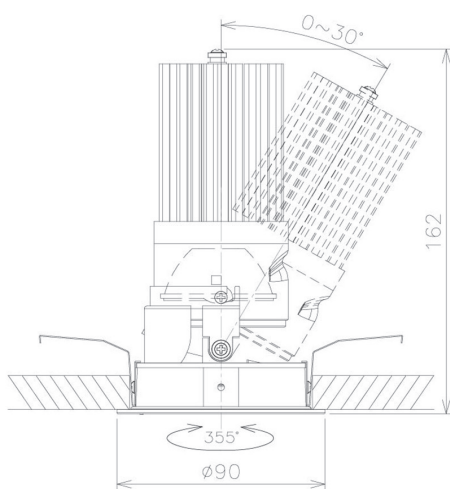

Item no. DD091-2825MW9035

Series Name: $\Phi 80$ Series Lens Type, Antiglare

Installation	Recessed mount
Type	$\Phi 80$ Series Lens Type, Antiglare
Fixture wattage	28.5W
Beam angle	20 deg
Color Temp.	3500K
CRI	Ra>90
Luminous	1505 lm
Body	Die-cast aluminum alloy
Body finish	N/A
Trim finish	White
Reflector finish	Mirror
IP Rate	IP20
Light source	COB module
Input Voltage	AC220~240V
Dimming Type	Non-Dimmable
Certificate	CE, CCC
Cut Hole	80mm

Height (Weight)	
36.0W	162 (0.7kg)
28.5W	162 (0.7kg)
21.0W	122 (0.6kg)
14.2W	122 (0.6kg)
7.4W	102 (0.6kg)
5.0W	102 (0.4kg)