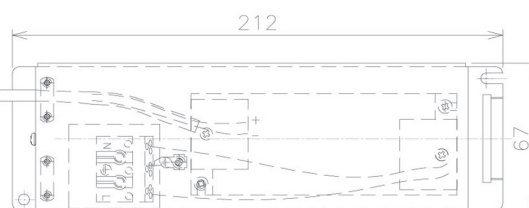

Item no. DD091-2825MW9035

Series Name: Φ 80 Series Lens Type, Antiglare

Installation	Recessed mount
Type	
Fixture wattage	28.5W
Beam angle	20 deg
Color Temp.	3500K
CRI	Ra>90
Luminous	1505 lm
Body	Die-cast aluminum alloy
Body finish	N/A
Trim finish	White
Reflector finish	Mirror
IP Rate	IP20
Light source	COB module
Input Voltage	AC220~240V
Dimming Type	Non-Dimmable
Certificate	CE, CCC
Cut Hole	80mm

Height (Weight)	
36.0W	162 (0.7kg)
28.5W	162 (0.7kg)
21.0W	122 (0.6kg)
14.2W	122 (0.6kg)
7.4W	102 (0.6kg)
5.0W	102 (0.4kg)