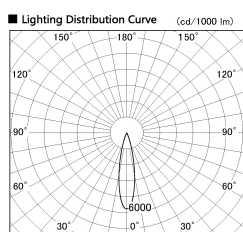

Item no. DD091-2825MW9035

Series Name: $\Phi 80$ Series Lens Type, Antiglare

Installation	Recessed mount
Type	$\Phi 80$ Series Lens Type, Antiglare
Fixture wattage	28.5W
Beam angle	20 deg
Color Temp.	3500K
CRI	Ra>90
Luminous	1505 lm
Body	Die-cast aluminum alloy
Body finish	N/A
Trim finish	White
Reflector finish	Mirror
IP Rate	IP20
Light source	COB module
Input Voltage	AC220~240V
Dimming Type	Non-Dimmable
Certificate	CE, CCC
Cut Hole	80mm

Height (Weight)	
36.0W	162 (0.7kg)
28.5W	162 (0.7kg)
21.0W	122 (0.6kg)
14.2W	122 (0.6kg)
7.4W	102 (0.6kg)
5.0W	102 (0.4kg)