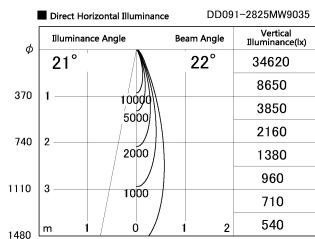

Item no. DD091-2825MW9035

Series Name: Φ 80 Series Lens Type, Antiglare

Installation	Recessed mount
Type	
Fixture wattage	28.5W
Beam angle	20 deg
Color Temp.	3500K
CRI	Ra>90
Luminous	1505 lm
Body	Die-cast aluminum alloy
Body finish	N/A
Trim finish	White
Reflector finish	Mirror
IP Rate	IP20
Light source	COB module
Input Voltage	AC220~240V
Dimming Type	Non-Dimmable
Certificate	CE, CCC
Cut Hole	80mm

Height (Weight)	
36.0W	162 (0.7kg)
28.5W	162 (0.7kg)
21.0W	122 (0.6kg)
14.2W	122 (0.6kg)
7.4W	102 (0.6kg)
5.0W	102 (0.4kg)