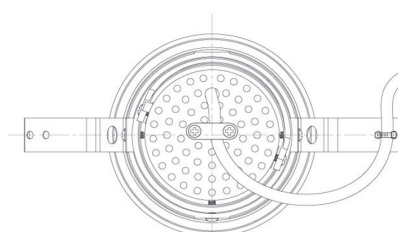

Item no. DD091-2825MW9035

Series Name: Φ 80 Series Lens Type, Antiglare

Installation	Recessed mount
Type	
Fixture wattage	28.5W
Beam angle	20 deg
Color Temp.	3500K
CRI	Ra>90
Luminous	1505 lm
Body	Die-cast aluminum alloy
Body finish	N/A
Trim finish	White
Reflector finish	Mirror
IP Rate	IP20
Light source	COB module
Input Voltage	AC220~240V
Dimming Type	Non-Dimmable
Certificate	CE, CCC
Cut Hole	80mm

Height (Weight)	
36.0W	162 (0.7kg)
28.5W	162 (0.7kg)
21.0W	122 (0.6kg)
14.2W	122 (0.6kg)
7.4W	102 (0.6kg)
5.0W	102 (0.4kg)