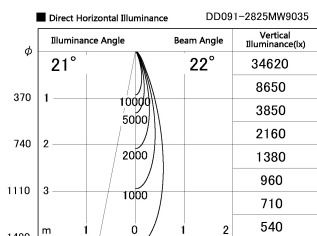

Item no. DD091-2825MW9035

Series Name: $\Phi 80$ Series Lens Type, Antiglare

Installation	Recessed mount
Type	$\Phi 80$ Series Lens Type, Antiglare
Fixture wattage	28.5W
Beam angle	20 deg
Color Temp.	3500K
CRI	Ra>90
Luminous	1505 lm
Body	Die-cast aluminum alloy
Body finish	N/A
Trim finish	White
Reflector finish	Mirror
IP Rate	IP20
Light source	COB module
Input Voltage	AC220~240V
Dimming Type	Non-Dimmable
Certificate	CE, CCC
Cut Hole	80mm

Height (Weight)	
36.0W	162 (0.7kg)
28.5W	162 (0.7kg)
21.0W	122 (0.6kg)
14.2W	122 (0.6kg)
7.4W	102 (0.6kg)
5.0W	102 (0.4kg)