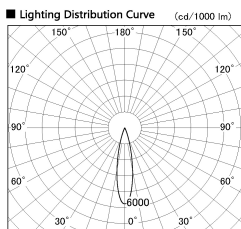

Item no. DD091-2825MW9035

Series Name: Φ 80 Series Lens Type, Antiglare

Installation	Recessed mount
Type	
Fixture wattage	28.5W
Beam angle	20 deg
Color Temp.	3500K
CRI	Ra>90
Luminous	1505 lm
Body	Die-cast aluminum alloy
Body finish	N/A
Trim finish	White
Reflector finish	Mirror
IP Rate	IP20
Light source	COB module
Input Voltage	AC220~240V
Dimming Type	Non-Dimmable
Certificate	CE, CCC
Cut Hole	80mm

Height (Weight)	
36.0W	162 (0.7kg)
28.5W	162 (0.7kg)
21.0W	122 (0.6kg)
14.2W	122 (0.6kg)
7.4W	102 (0.6kg)
5.0W	102 (0.4kg)