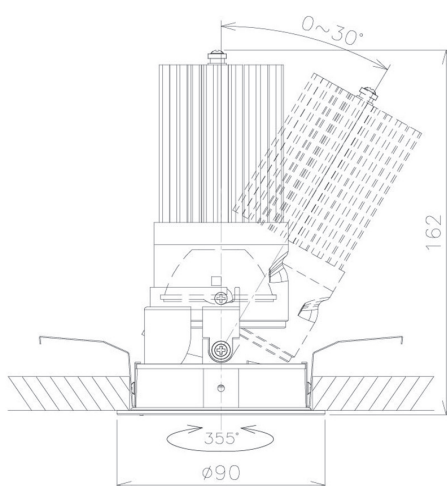

Item no. DD091-2825MW9035

Series Name: Φ 80 Series Lens Type, Antiglare

Installation	Recessed mount
Type	
Fixture wattage	28.5W
Beam angle	20 deg
Color Temp.	3500K
CRI	Ra>90
Luminous	1505 lm
Body	Die-cast aluminum alloy
Body finish	N/A
Trim finish	White
Reflector finish	Mirror
IP Rate	IP20
Light source	COB module
Input Voltage	AC220~240V
Dimming Type	Non-Dimmable
Certificate	CE, CCC
Cut Hole	80mm

Height (Weight)	
36.0W	162 (0.7kg)
28.5W	162 (0.7kg)
21.0W	122 (0.6kg)
14.2W	122 (0.6kg)
7.4W	102 (0.6kg)
5.0W	102 (0.4kg)