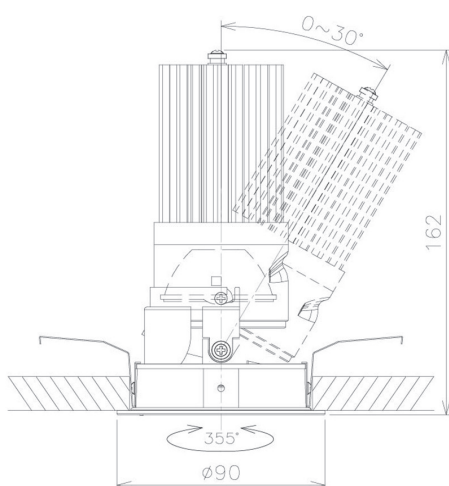

Item no. DD091-2825MW9040

Series Name: $\Phi 80$ Series Lens Type, Antiglare

Installation	Recessed mount
Type	
Fixture wattage	28.5W
Beam angle	20 deg
Color Temp.	4000K
CRI	Ra>90
Luminous	1519 lm
Body	Die-cast aluminum alloy
Body finish	N/A
Trim finish	White
Reflector finish	Mirror
IP Rate	IP20
Light source	COB module
Input Voltage	AC220~240V
Dimming Type	Non-Dimmable
Certificate	CE, CCC
Cut Hole	80mm

Height (Weight)	
36.0W	162 (0.7kg)
28.5W	162 (0.7kg)
21.0W	122 (0.6kg)
14.2W	122 (0.6kg)
7.4W	102 (0.6kg)
5.0W	102 (0.4kg)