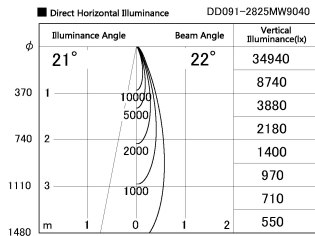

Item no. DD091-2825MW9040

Series Name: $\Phi 80$ Series Lens Type, Antiglare

Installation	Recessed mount
Type	
Fixture wattage	28.5W
Beam angle	20 deg
Color Temp.	4000K
CRI	Ra>90
Luminous	1519 lm
Body	Die-cast aluminum alloy
Body finish	N/A
Trim finish	White
Reflector finish	Mirror
IP Rate	IP20
Light source	COB module
Input Voltage	AC220~240V
Dimming Type	Non-Dimmable
Certificate	CE, CCC
Cut Hole	80mm

Height (Weight)	
36.0W	162 (0.7kg)
28.5W	162 (0.7kg)
21.0W	122 (0.6kg)
14.2W	122 (0.6kg)
7.4W	102 (0.6kg)
5.0W	102 (0.4kg)