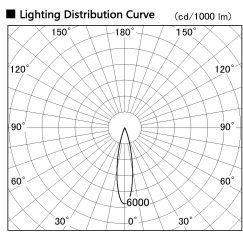

Item no. DD091-2825MW9040

Series Name: $\Phi 80$ Series Lens Type, Antiglare

Installation	Recessed mount
Type	
Fixture wattage	28.5W
Beam angle	20 deg
Color Temp.	4000K
CRI	Ra>90
Luminous	1519 lm
Body	Die-cast aluminum alloy
Body finish	N/A
Trim finish	White
Reflector finish	Mirror
IP Rate	IP20
Light source	COB module
Input Voltage	AC220~240V
Dimming Type	Non-Dimmable
Certificate	CE, CCC
Cut Hole	80mm

Height (Weight)	
36.0W	162 (0.7kg)
28.5W	162 (0.7kg)
21.0W	122 (0.6kg)
14.2W	122 (0.6kg)
7.4W	102 (0.6kg)
5.0W	102 (0.4kg)