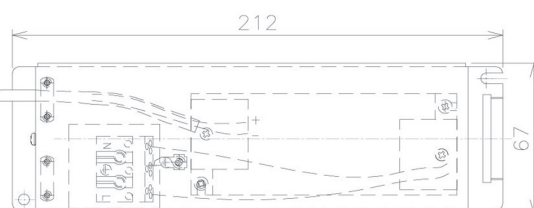

Item no. DD091-2825MW9040

Series Name: $\Phi 80$ Series Lens Type, Antiglare

Installation	Recessed mount
Type	
Fixture wattage	28.5W
Beam angle	20 deg
Color Temp.	4000K
CRI	Ra>90
Luminous	1519 lm
Body	Die-cast aluminum alloy
Body finish	N/A
Trim finish	White
Reflector finish	Mirror
IP Rate	IP20
Light source	COB module
Input Voltage	AC220~240V
Dimming Type	Non-Dimmable
Certificate	CE, CCC
Cut Hole	80mm

Height (Weight)	
36.0W	162 (0.7kg)
28.5W	162 (0.7kg)
21.0W	122 (0.6kg)
14.2W	122 (0.6kg)
7.4W	102 (0.6kg)
5.0W	102 (0.4kg)