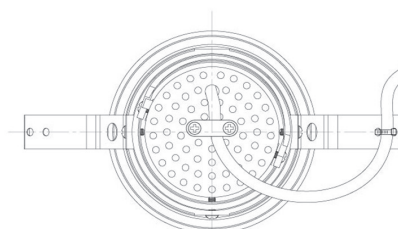

Item no. DD091-2825MW9040

Series Name: $\Phi 80$ Series Lens Type, Antiglare

Installation	Recessed mount
Type	
Fixture wattage	28.5W
Beam angle	20 deg
Color Temp.	4000K
CRI	Ra>90
Luminous	1519 lm
Body	Die-cast aluminum alloy
Body finish	N/A
Trim finish	White
Reflector finish	Mirror
IP Rate	IP20
Light source	COB module
Input Voltage	AC220~240V
Dimming Type	Non-Dimmable
Certificate	CE, CCC
Cut Hole	80mm

Height (Weight)	
36.0W	162 (0.7kg)
28.5W	162 (0.7kg)
21.0W	122 (0.6kg)
14.2W	122 (0.6kg)
7.4W	102 (0.6kg)
5.0W	102 (0.4kg)