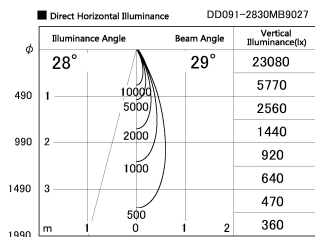

Item no. DD091-2830MB9027

Series Name: $\Phi 80$ Series Lens Type, Antiglare

Installation	Recessed mount
Type	
Fixture wattage	28.5W
Beam angle	30 deg
Color Temp.	2700K
CRI	Ra>90
Luminous	1542 lm
Body	Die-cast aluminum alloy
Body finish	N/A
Trim finish	Black
Reflector finish	Mirror
IP Rate	IP20
Light source	COB module
Input Voltage	AC220~240V
Dimming Type	Non-Dimmable
Certificate	CE, CCC
Cut Hole	80mm

Height (Weight)	
36.0W	162 (0.7kg)
28.5W	162 (0.7kg)
21.0W	122 (0.6kg)
14.2W	122 (0.6kg)
7.4W	102 (0.6kg)
5.0W	102 (0.4kg)