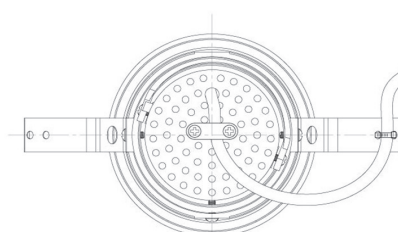

Item no. DD091-2830MB9027

Series Name: $\Phi 80$ Series Lens Type, Antiglare

Installation	Recessed mount
Type	
Fixture wattage	28.5W
Beam angle	30 deg
Color Temp.	2700K
CRI	Ra>90
Luminous	1542 lm
Body	Die-cast aluminum alloy
Body finish	N/A
Trim finish	Black
Reflector finish	Mirror
IP Rate	IP20
Light source	COB module
Input Voltage	AC220~240V
Dimming Type	Non-Dimmable
Certificate	CE, CCC
Cut Hole	80mm

Height (Weight)	
36.0W	162 (0.7kg)
28.5W	162 (0.7kg)
21.0W	122 (0.6kg)
14.2W	122 (0.6kg)
7.4W	102 (0.6kg)
5.0W	102 (0.4kg)