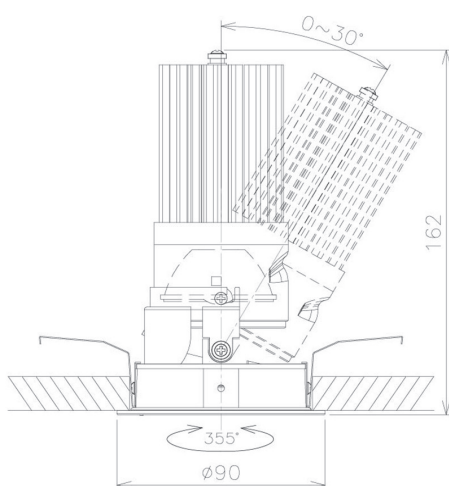

Item no. DD091-2830MB9027

Series Name: $\Phi 80$ Series Lens Type, Antiglare

Installation	Recessed mount
Type	
Fixture wattage	28.5W
Beam angle	30 deg
Color Temp.	2700K
CRI	Ra>90
Luminous	1542 lm
Body	Die-cast aluminum alloy
Body finish	N/A
Trim finish	Black
Reflector finish	Mirror
IP Rate	IP20
Light source	COB module
Input Voltage	AC220~240V
Dimming Type	Non-Dimmable
Certificate	CE, CCC
Cut Hole	80mm

Height (Weight)	
36.0W	162 (0.7kg)
28.5W	162 (0.7kg)
21.0W	122 (0.6kg)
14.2W	122 (0.6kg)
7.4W	102 (0.6kg)
5.0W	102 (0.4kg)