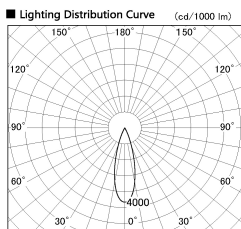

Item no. DD091-2830MB9027

Series Name: $\Phi 80$ Series Lens Type, Antiglare

Installation	Recessed mount
Type	
Fixture wattage	28.5W
Beam angle	30 deg
Color Temp.	2700K
CRI	Ra>90
Luminous	1542 lm
Body	Die-cast aluminum alloy
Body finish	N/A
Trim finish	Black
Reflector finish	Mirror
IP Rate	IP20
Light source	COB module
Input Voltage	AC220~240V
Dimming Type	Non-Dimmable
Certificate	CE, CCC
Cut Hole	80mm

Height (Weight)	
36.0W	162 (0.7kg)
28.5W	162 (0.7kg)
21.0W	122 (0.6kg)
14.2W	122 (0.6kg)
7.4W	102 (0.6kg)
5.0W	102 (0.4kg)