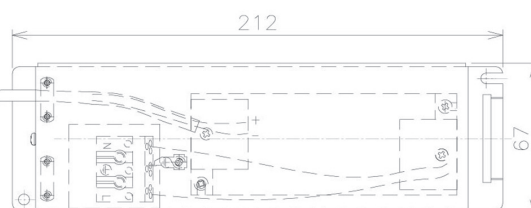

Item no. DD091-2830MB9027

Series Name: $\Phi 80$ Series Lens Type, Antiglare

Installation	Recessed mount
Type	
Fixture wattage	28.5W
Beam angle	30 deg
Color Temp.	2700K
CRI	Ra>90
Luminous	1542 lm
Body	Die-cast aluminum alloy
Body finish	N/A
Trim finish	Black
Reflector finish	Mirror
IP Rate	IP20
Light source	COB module
Input Voltage	AC220~240V
Dimming Type	Non-Dimmable
Certificate	CE, CCC
Cut Hole	80mm

Height (Weight)	
36.0W	162 (0.7kg)
28.5W	162 (0.7kg)
21.0W	122 (0.6kg)
14.2W	122 (0.6kg)
7.4W	102 (0.6kg)
5.0W	102 (0.4kg)